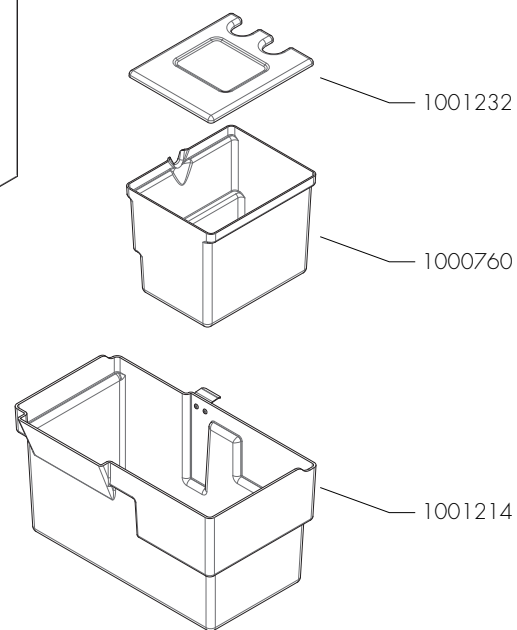

\*Recomended Spare Part

Type : OPTIBEAN 2 / 3 (XL) NG  
 Articulenumber : see page 1

From mach. nr. : 4Y 28812  
 Date : 10 - 2015

Page : 1 - 15  
 Rev : 4.0 (27-06-2017)

Rated voltage : 1N~ 220-240V 50Hz 2100W