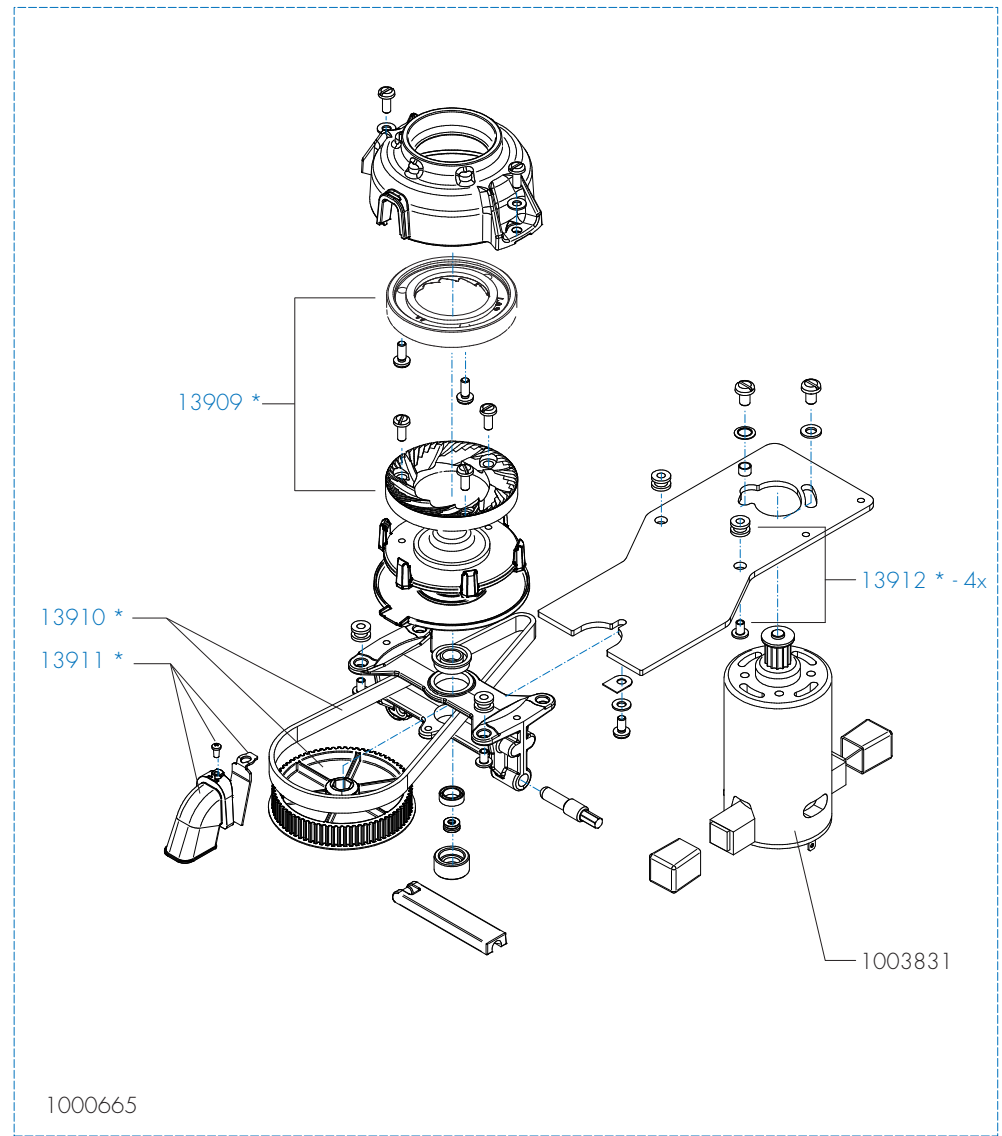

Spare Parts Info

ANIMO

www.animo.eu

\*Recomended Spare Part

Type : OPTIBEAN 2 / 3 (XL) NG

Articlenumber : see page 1

From mach. nr. : 4Y 28812

Date : 10 - 2015

Page : 8 - 15

Rev : 4.0 (27-06-2017)

Rated voltage : 1N~ 220-240V 50Hz 2100W

Drawer : JK

Date : 15-10-15

Spare Parts Info

**ANIMO**

www.animo.eu

\*Recomended Spare Part

Type : OPTIBEAN 2 / 3 (XL) NG

Articlenumber : see page 1

From mach. nr. : 4Y 28812

Date : 10 - 2015

Page : 9 - 15

Rev : 4.0 (27-06-2017)

Rated voltage : 1N~ 220-240V 50Hz 2100W