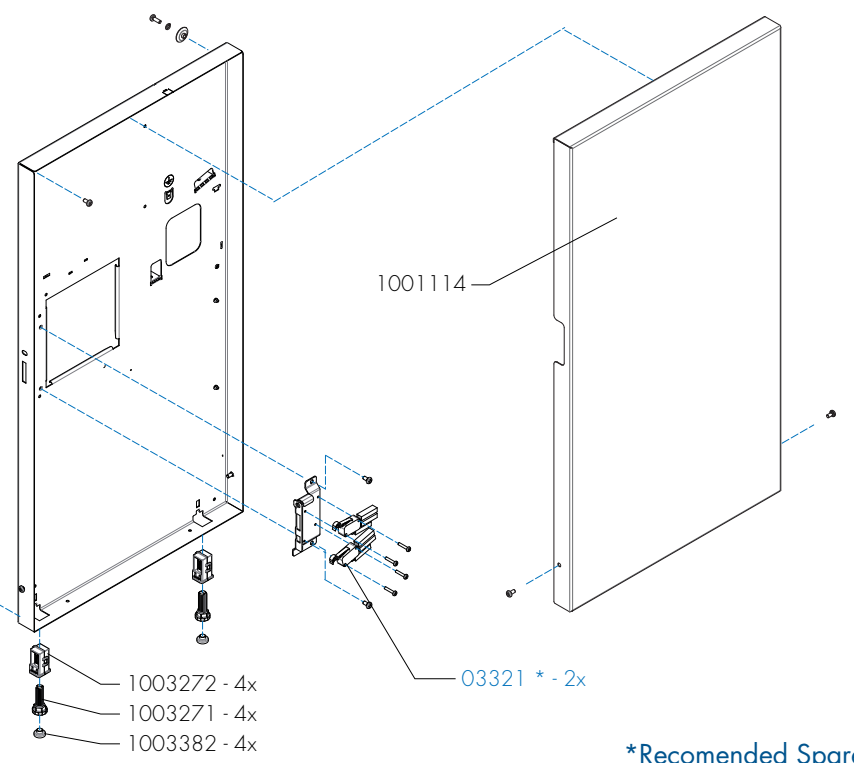

*Recommended Spare Part

Type	: OPTIBEAN 2 / 3 (XL) NG
Articlenumber	: see page 1
Rated voltage	: 1N~ 220-240V 50Hz 2100W

From mach. nr.	: 4Y 28812
Date	: 10 - 2015
Drawer	: JK
Date	: 15-10-15

Page	: 2 - 15
Rev	: 4.0 (27-06-2017)
Spare Parts Info	

ANIMO
www.animo.eu