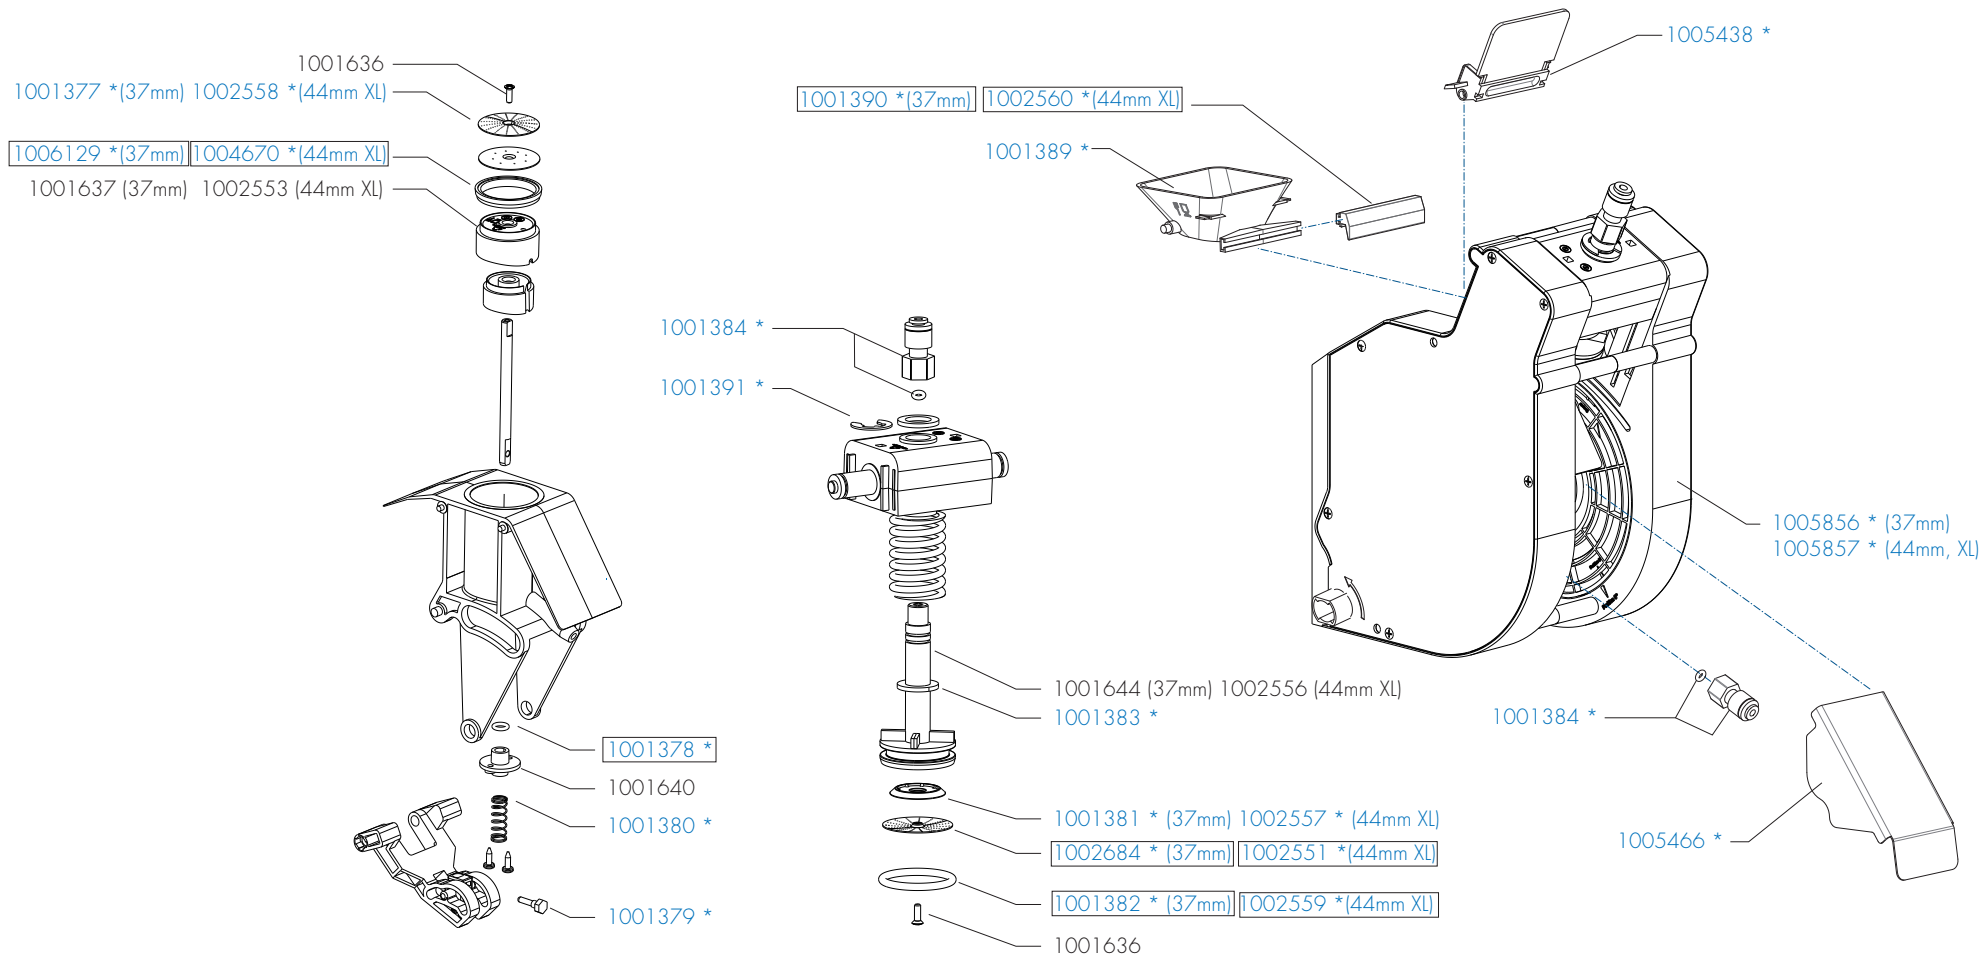

Part of Replacement set 25k - 1004917 *(37mm)
- 1004918 *(44mm XL)

*Recomended Spare Part

Type : OPTIBEAN 2 / 3 (XL) NG

Articlenumber : see page 1

From mach. nr. : 4Y 28812

Date : 10 - 2015

Page : 7 - 15

Rev : 4.0 (27-06-2017)

Rated voltage : 1N~ 220-240V 50Hz 2100W

Drawer : JK

Date : 15-10-15

Spare Parts Info

ANIMO

www.animo.eu