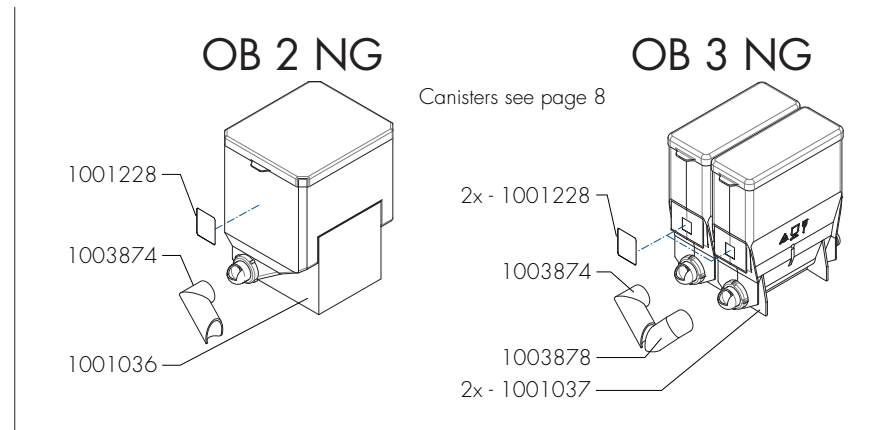

*Recommended Spare Part

Type	: OPTIBEAN 2 / 3 (XL) NG
Articlenumber	: see page 1
Rated voltage	: 1N~ 220-240V 50Hz 2100W

From mach. nr.	: 4Y 28812
Date	: 10 - 2015
Drawer	: JK
Date	: 15-10-15

Page	: 2 - 15
Rev	: 4.0 (27-06-2017)
Spare Parts Info	

ANIMO
www.animo.eu