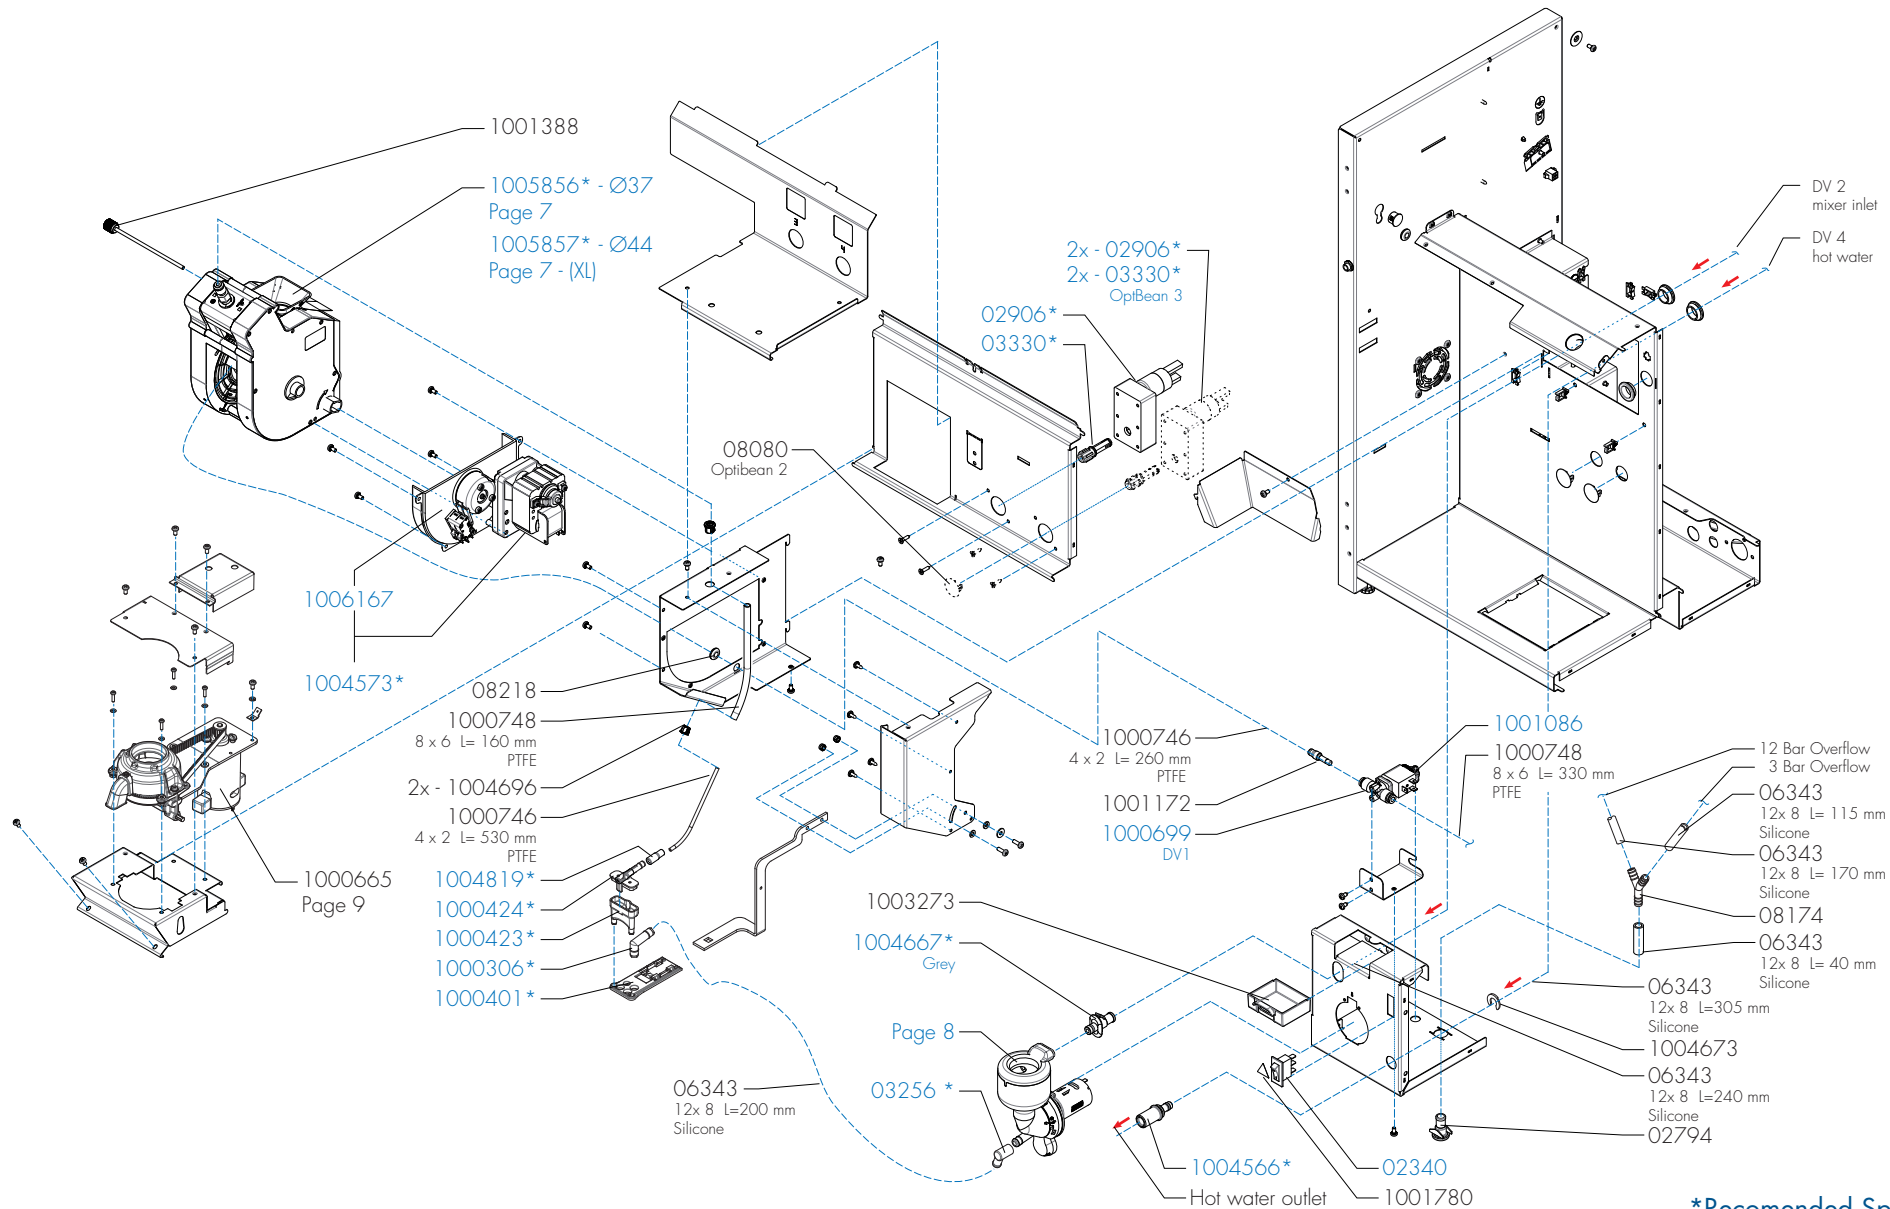

*Recomended Spare Part

Type : OPTIBEAN 2 / 3 (XL) NG

Articlenumber : see page 1

Rated voltage : 1N~ 220-240V 50Hz 2100W

From mach. nr. : 4Y 28812

Date : 10 - 2015

Drawer : JK

Date : 15-10-15

Page : 3 - 15

Rev : 4.0 (27-06-2017)

Spare Parts Info

ANIMO

www.animo.eu