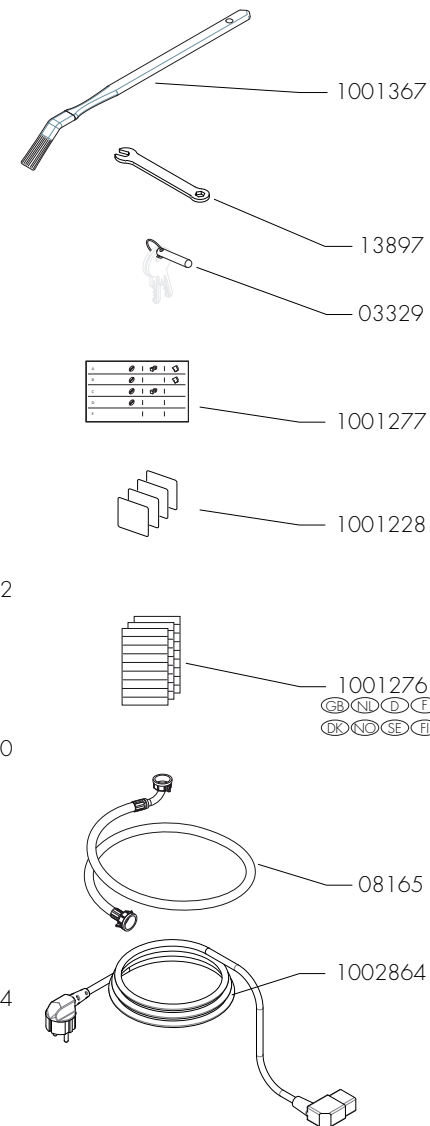

1004555	OPTIBEAN 2 NG - Stainless steel
1004556	OPTIBEAN 2 XL NG - Stainless steel
1004557	OPTIBEAN 3 NG - Stainless steel
1004558	OPTIBEAN 3 XL NG - Stainless steel
1004900	OPTIBEAN 2 NG - Black
1004901	OPTIBEAN 2 XL NG - Black
1004902	OPTIBEAN 3 NG - Black
1004903	OPTIBEAN 3 XL NG - Black
1005001	OPTIBEAN 2 NG - White
1005002	OPTIBEAN 2 XL NG - White
1005003	OPTIBEAN 3 NG - White
1005004	OPTIBEAN 3 XL NG - White

\*Recomended Spare Part

Type : OPTIBEAN 2 / 3 (XL) NG  
 Articulenumber : see page 1

From mach. nr. : 4Y 28812  
 Date : 10 - 2015

Page : 1 - 15  
 Rev : 4.0 (27-06-2017)

Rated voltage : 1N~ 220-240V 50Hz 2100W

## Spare Parts Info

**ANIMO**  
 www.animo.eu

\*Recommended Spare Part

Type	: OPTIBEAN 2 / 3 (XL) NG
Articlenumber	: see page 1
Rated voltage	: 1N~ 220-240V 50Hz 2100W

From mach. nr.	: 4Y 28812
Date	: 10 - 2015
Drawer	: JK
Date	: 15-10-15

Page	: 2 - 15
Rev	: 4.0 (27-06-2017)
<b>Spare Parts Info</b>	

**ANIMO**  
www.animo.eu

\*Recomended Spare Part

Type : OPTIBEAN 2 / 3 (XL) NG

Articlenumber : see page 1

Rated voltage : 1N~ 220-240V 50Hz 2100W