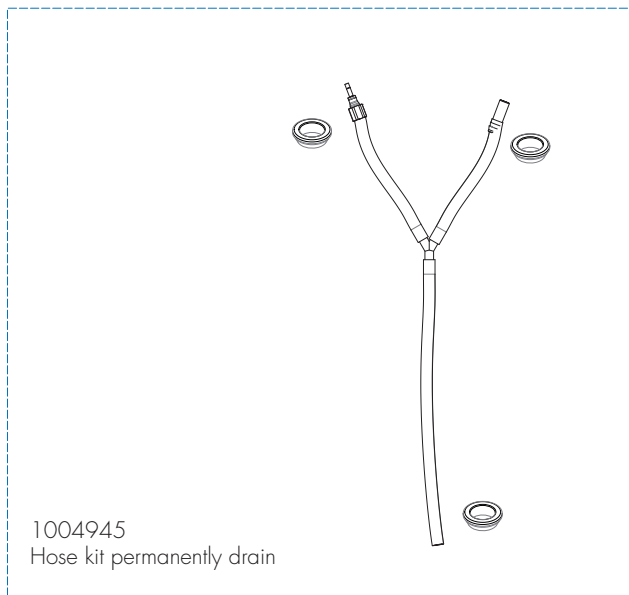

Drawer : JK

Date : 15-10-15

Spare Parts Info

**ANIMO**

www.animo.eu

Accessories

\*Recomended Spare Part

Type : OPTIBEAN 2 / 3 (XL) NG  
 Articlenuumber : see page 1

From mach. nr. : 4Y 28812  
 Date : 10 - 2015

Page : 10 - 15  
 Rev : 4.0 (27-06-2017)

Rated voltage : 1N~ 220-240V 50Hz 2100W

Drawer : JK  
 Date : 15-10-15

Spare Parts Info

**ANIMO**

www.animo.eu