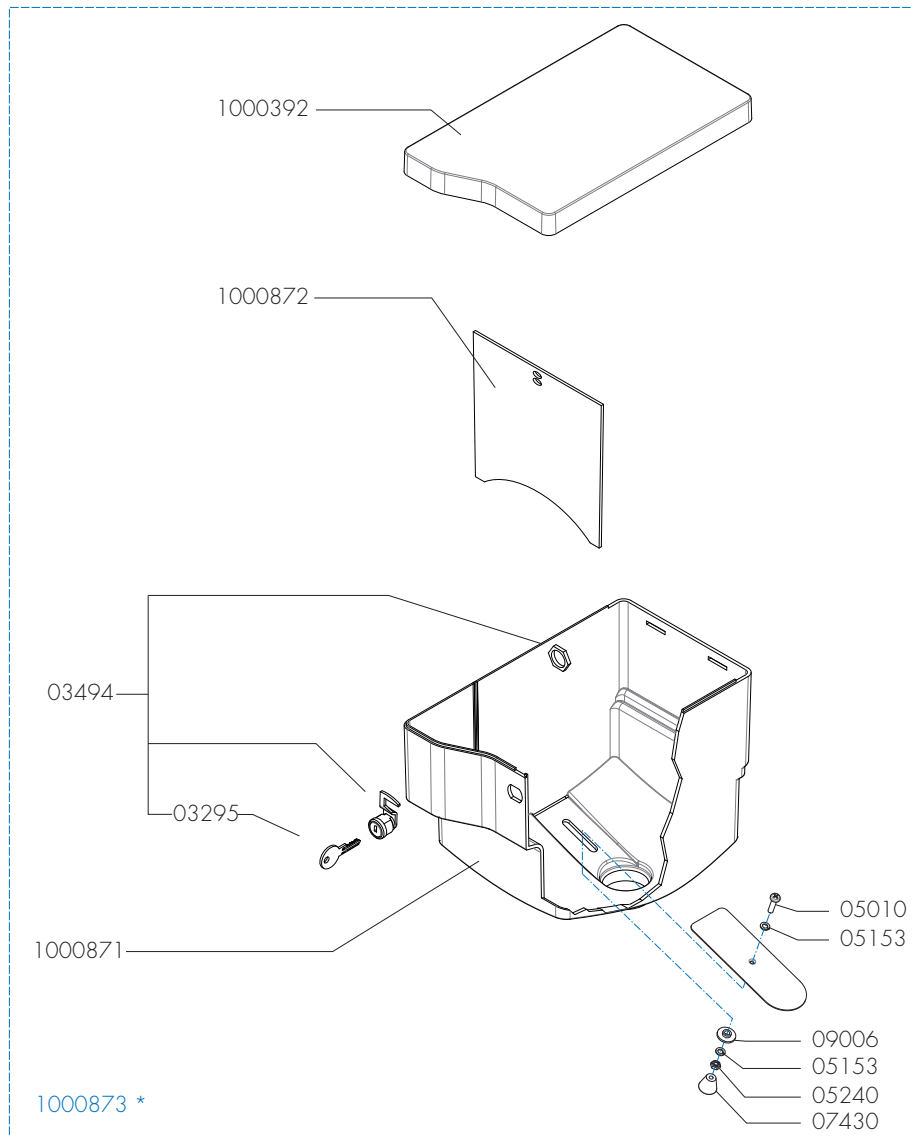

Page : 8 - 15

Rev : 4.0 (27-06-2017)

Rated voltage : 1N~ 220-240V 50Hz 2100W

Drawer : JK

Date : 15-10-15

Spare Parts Info

**ANIMO**

www.animo.eu