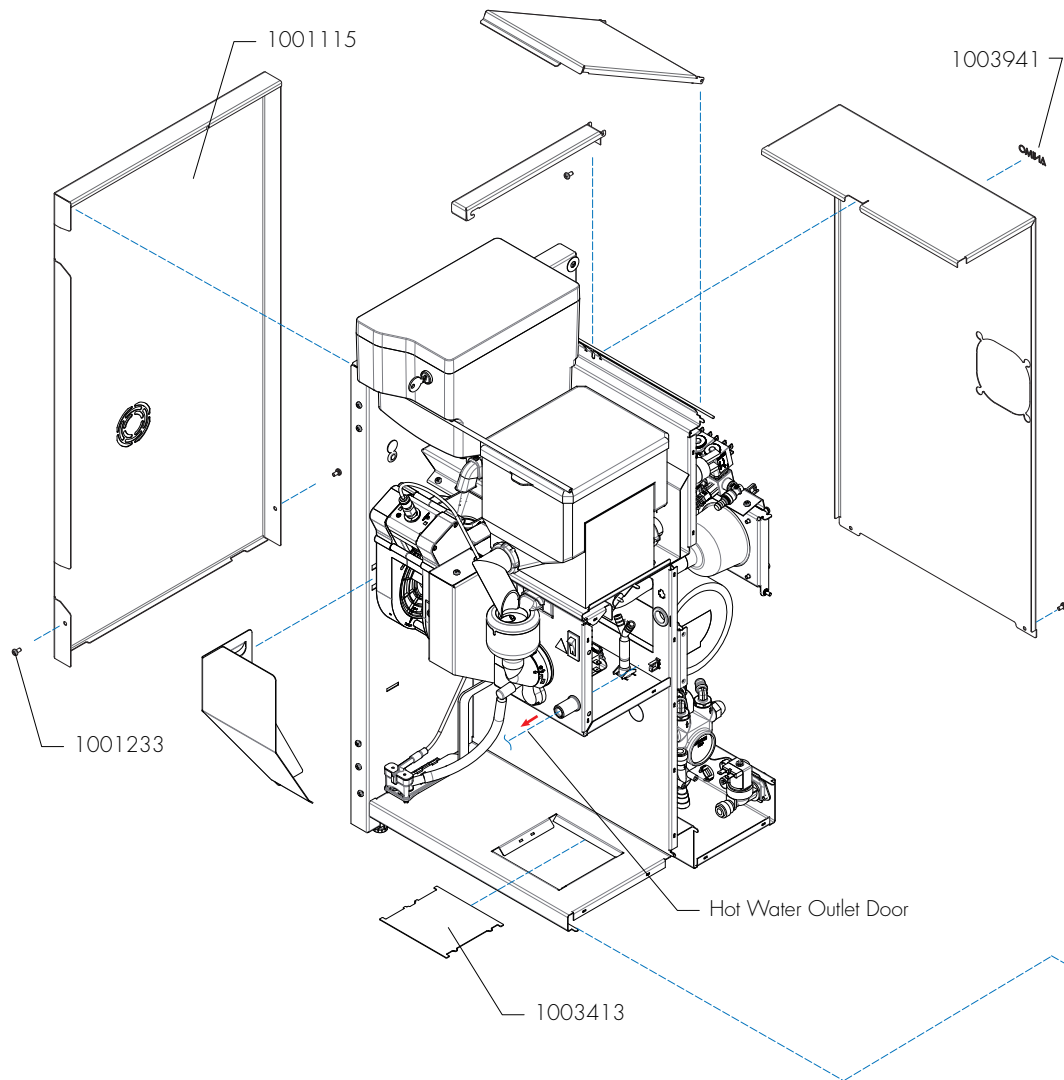

*Recommended Spare Part

Type	: OPTIBEAN 2 / 3 (XL) NG
Articlenumber	: see page 1
Rated voltage	: 1N~ 220-240V 50Hz 2100W

From mach. nr.	: 4Y 28812
Date	: 10 - 2015
Drawer	: JK
Date	: 15-10-15

Page	: 2 - 15
Rev	: 4.0 (27-06-2017)
Spare Parts Info	

ANIMO
www.animo.eu