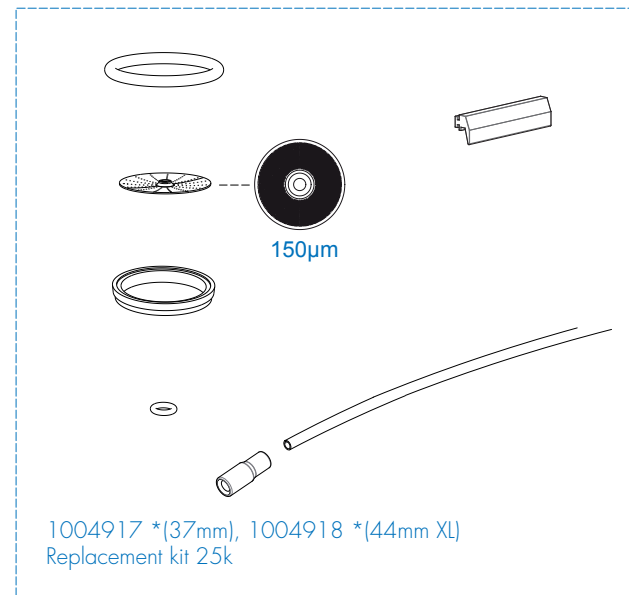

Drawer : JK

Date : 15-10-15

Spare Parts Info

**ANIMO**

www.animo.eu

Accessories

\*Recomended Spare Part

Type : OPTIBEAN 2 / 3 (XL) NG  
 Articlenuumber : see page 1