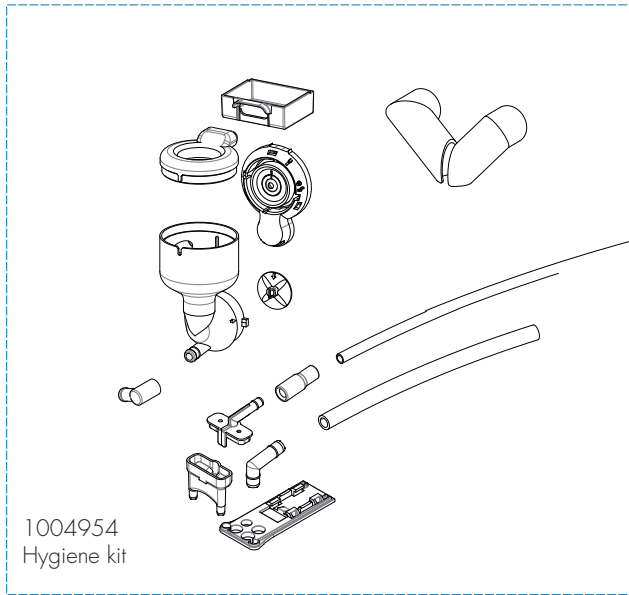

Drawer : JK

Date : 15-10-15

Spare Parts Info

**ANIMO**

www.animo.eu

Accessories

\*Recomended Spare Part

Type : OPTIBEAN 2 / 3 (XL) NG  
 Articlenuumber : see page 1

From mach. nr. : 4Y 28812  
 Date : 10 - 2015

Page : 10 - 15  
 Rev : 4.0 (27-06-2017)

Rated voltage : 1N~ 220-240V 50Hz 2100W

Drawer : JK  
 Date : 15-10-15

Spare Parts Info

**ANIMO**

www.animo.eu