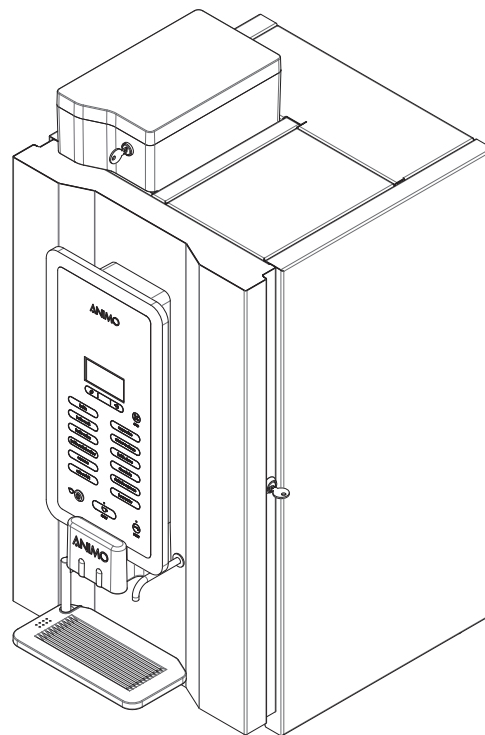

\*Recomended Spare Part

Type : OPTIBEAN 2 / 3 (XL) NG  
 Articulenumber : see page 1

From mach. nr. : 4Y 28812  
 Date : 10 - 2015

Page : 1 - 15  
 Rev : 4.0 (27-06-2017)

Rated voltage : 1N~ 220-240V 50Hz 2100W