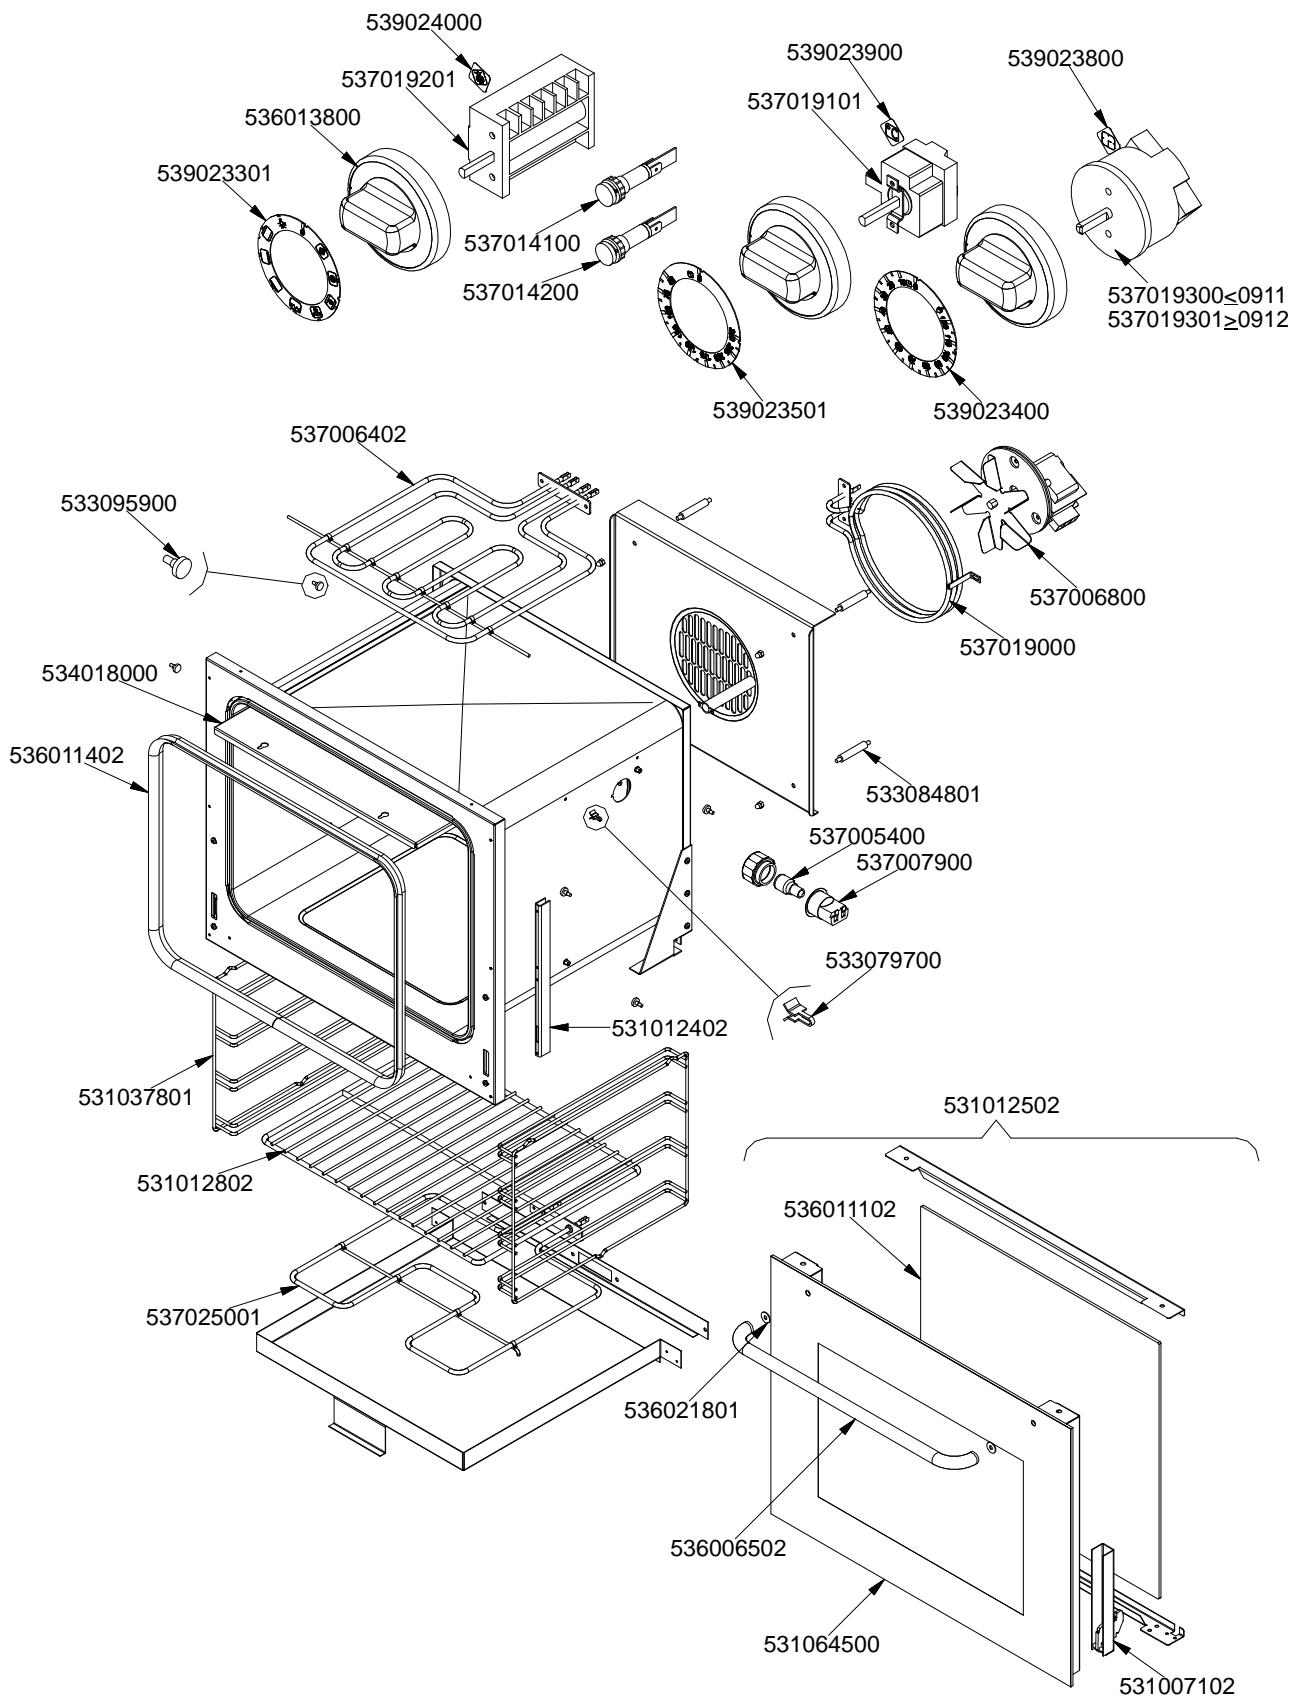

560003602M00P00

Page	Pos	Code	Description
001		541042100	UPPER PLATE PCC-74E
001		537013300	CURRENT REGULATOR FOR ELEC. PLATE
001		537014100	WHITE WARNING LIGHT 250V
001		541015500	NEUTRAL SPACER 62
001		537021500	REGULATOR FOR EL.PLATE 2CIRC.230V
001		537015301	EL. PLATE PCC D.230 700+1400W 230V
001		536013500	KNOB 7 POSITIONS PCC-60E
001		537014501	EL. PLATE PCC-60 D.165 1200W 230V
001		536013900	KNOB 7 POSITIONS PCC-60E
001		537020001	REMAINING HEAT 4 PILOT LIGHTS UNIT
001		544041101	CONTROL PANEL CF-62E
001		537007600	TERMINAL BLOCK SINGLEPHASE 40A
001		544040901	SIDE RANGE CF-62
001		531008100	ADJUSTABLE LEG H9 CHROME
002		539024000	SIGN PLATE FOR OVEN SELECTOR
002		537019201	OVEN COMMUTATOR MULTIF.60+65
002		536013800	KNOB D.70 BLACK 6*5 WITH SPRING
002		539023301	ADHESIVE GRADUATED*EL.MULTIF.COMM.
002		537014100	WHITE WARNING LIGHT 250V
002		537014200	GREEN WARNING LIGHT 250V
002		539023900	SIGN PLATE FOR OVEN TEMPERATURE
002		537019101	THERMOSTAT MONOPHAS.050-320°C F.MF
002		539023800	SIGN PLATE FOR OVEN TIMER
002		537019300	TIMER FOR MULTIFUNCTION OVEN
002		537019301	
002		539023501	ADHESIVE GRAD.DISC *E.MULTIF.TERM.
002		539023400	ADHESIVE GRADUATED DISC F.KNOB
002		537006402	OVEN ELEMENT * 62 SUP. 2500W 230V
002		533095900	PIN FOR GRIDSHOLDER SUPPORT CF 60
002		537006800	FAN 240V CF-62
002		537019000	CIRCULAR HEATING ELEMENT FOR OVEN
002		534018000	
002		536011402	OVEN GASKET CF-62
002		533084801	PANEL SPACER OF AIR DIFF.MAXI OVEN
002		537005400	OVEN BULB 15W 300°C
002		537007900	OVEN BULB-SOCKET
002		533079700	LOCK SPRING FOR BULB §3/§4
002		531012402	DOOR WHEEL HOLDER FOR MAXI OVEN
002		531037801	SUPPORT GRID OVEN NEW CF-62E
002		531012802	OVEN GRID CF-62E
002		537025001	OVEN HEATING EL.W1600 V230 62
002		531012502	COMPLETE OVEN DOOR 60*GLAS
002		536011102	
002		536021801	DOOR HANDLE SPACER FOR MAXI OVEN
002		536006502	OVEN DOOR HANDLE 60LINE AL.
002		531064500	EXTERNAL GLASS OVEN DOOR+FRAME*CF62
002		531007102	OVEN DOOR HINGE FOR 60LINE