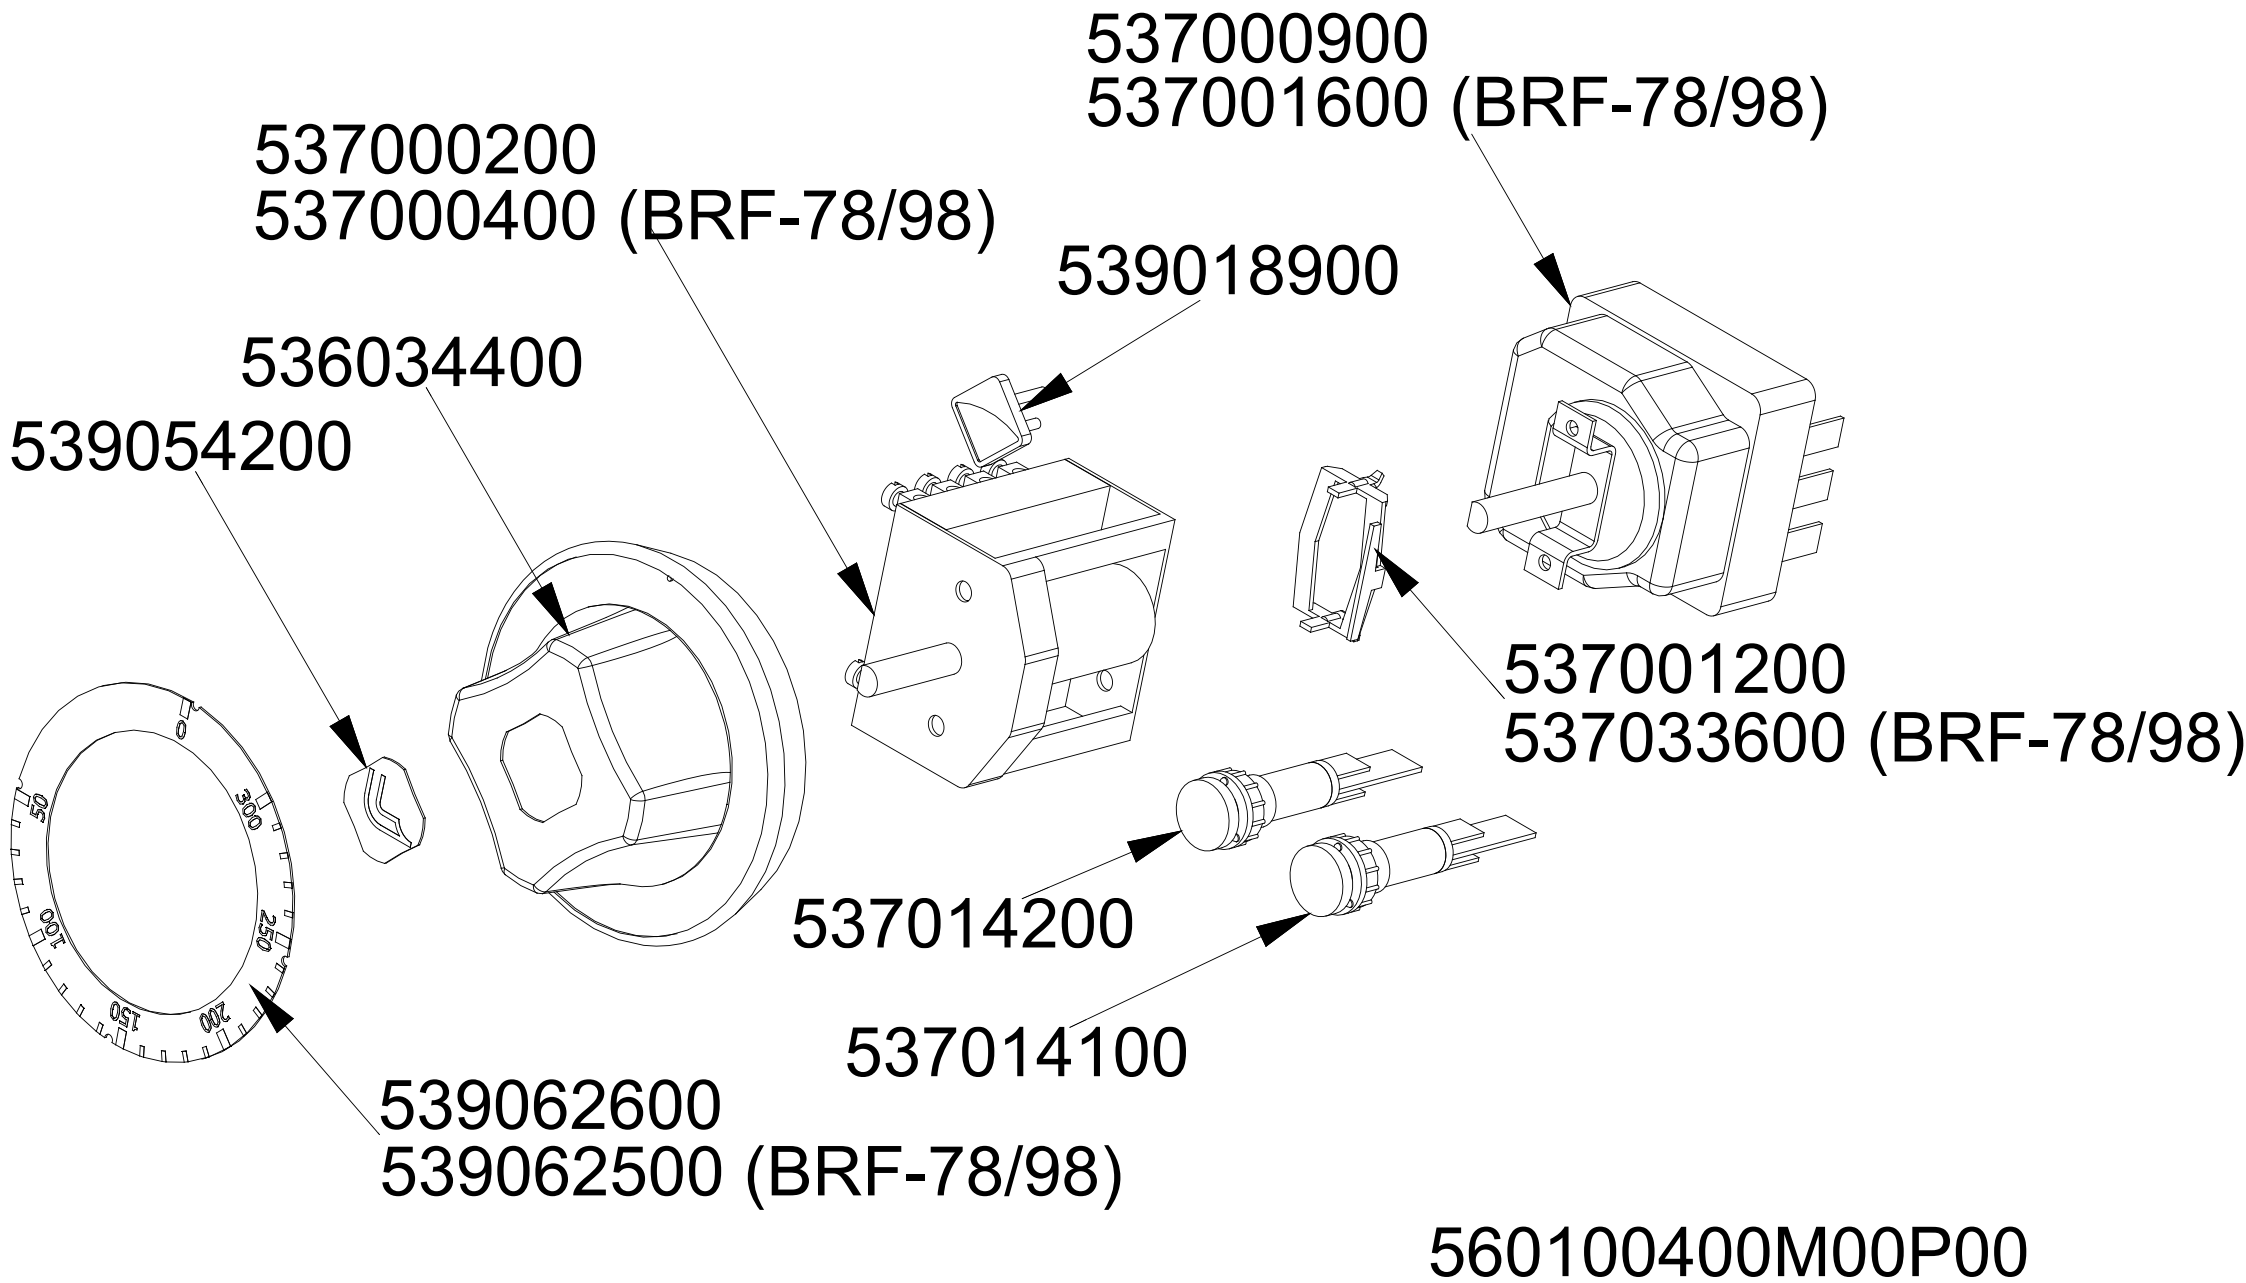

533033300

541028400

537015100 (400V3N 400V3)
537016200 (440V3)

546015700

541209400

544508100
544696000 (X)

537035400 (X)

1

537027400

537036500

537012800

541188500

533010500

544508000
544695900 (X)

560076900M01P00

Page	Pos	Code	Description
001		533033300	TANK HANDLE BR-62
001		541028400	TANK BR-62
001		546015700	SQUARE BRAID 12*12*L1600 FC.
001		537015100	HEATING ELEMENT 2000W 230V BR
001		537016200	HEATING ELEMENT 2000W 440V BR 65
001		541209400	UPPER PLATE S60T BRT-66E
001		544508100	LHD SIDE OF 60T APPLIANCES
001		537027400	TERMINAL BLOCK THREEPHASE 40A
001		537036500	TERMINAL BLOCK 4POLES 40A SCREW-SCR
001		537012800	SAFETY THERMOSTAT 420°C THREEPHASE
001		541188500	CONTROL PANEL 607090 BRT-66E
001		533010500	LEG M10*25 D.40
001		544508000	RHD SIDE OF 60T APPLIANCES
002		537000900	THERMOSTAT 063-320°C THREEPHASE
002		537001600	THERMOSTAT 50-320°C SINGLEPHASE
002		537000200	COMMUTATOR 1 POS. 3PHASE S.49 16A
002		537000400	COMMUTATOR 1POS.SINGLEPHASE S49 16A
002		539018900	INDEX FOR KNOB W/RED SIGN
002		536034400	KNOB §77 4P. §06*4,6 C/M
002		539054200	STAMP Ø20,5 CR."L" LOTUS R.
002		537001200	FIXING BRACKET FOR THERMOSTAT/COMM.
002		537033600	FIXING BRACKET FOR THERMOSTAT/COMM.
002		537014200	GREEN WARNING LIGHT 250V
002		537014100	WHITE WARNING LIGHT 250V
002		539062600	RED STICKING DISK 72 (050,300°
002		539062500	RED STICKING DISK 72 (050,300°