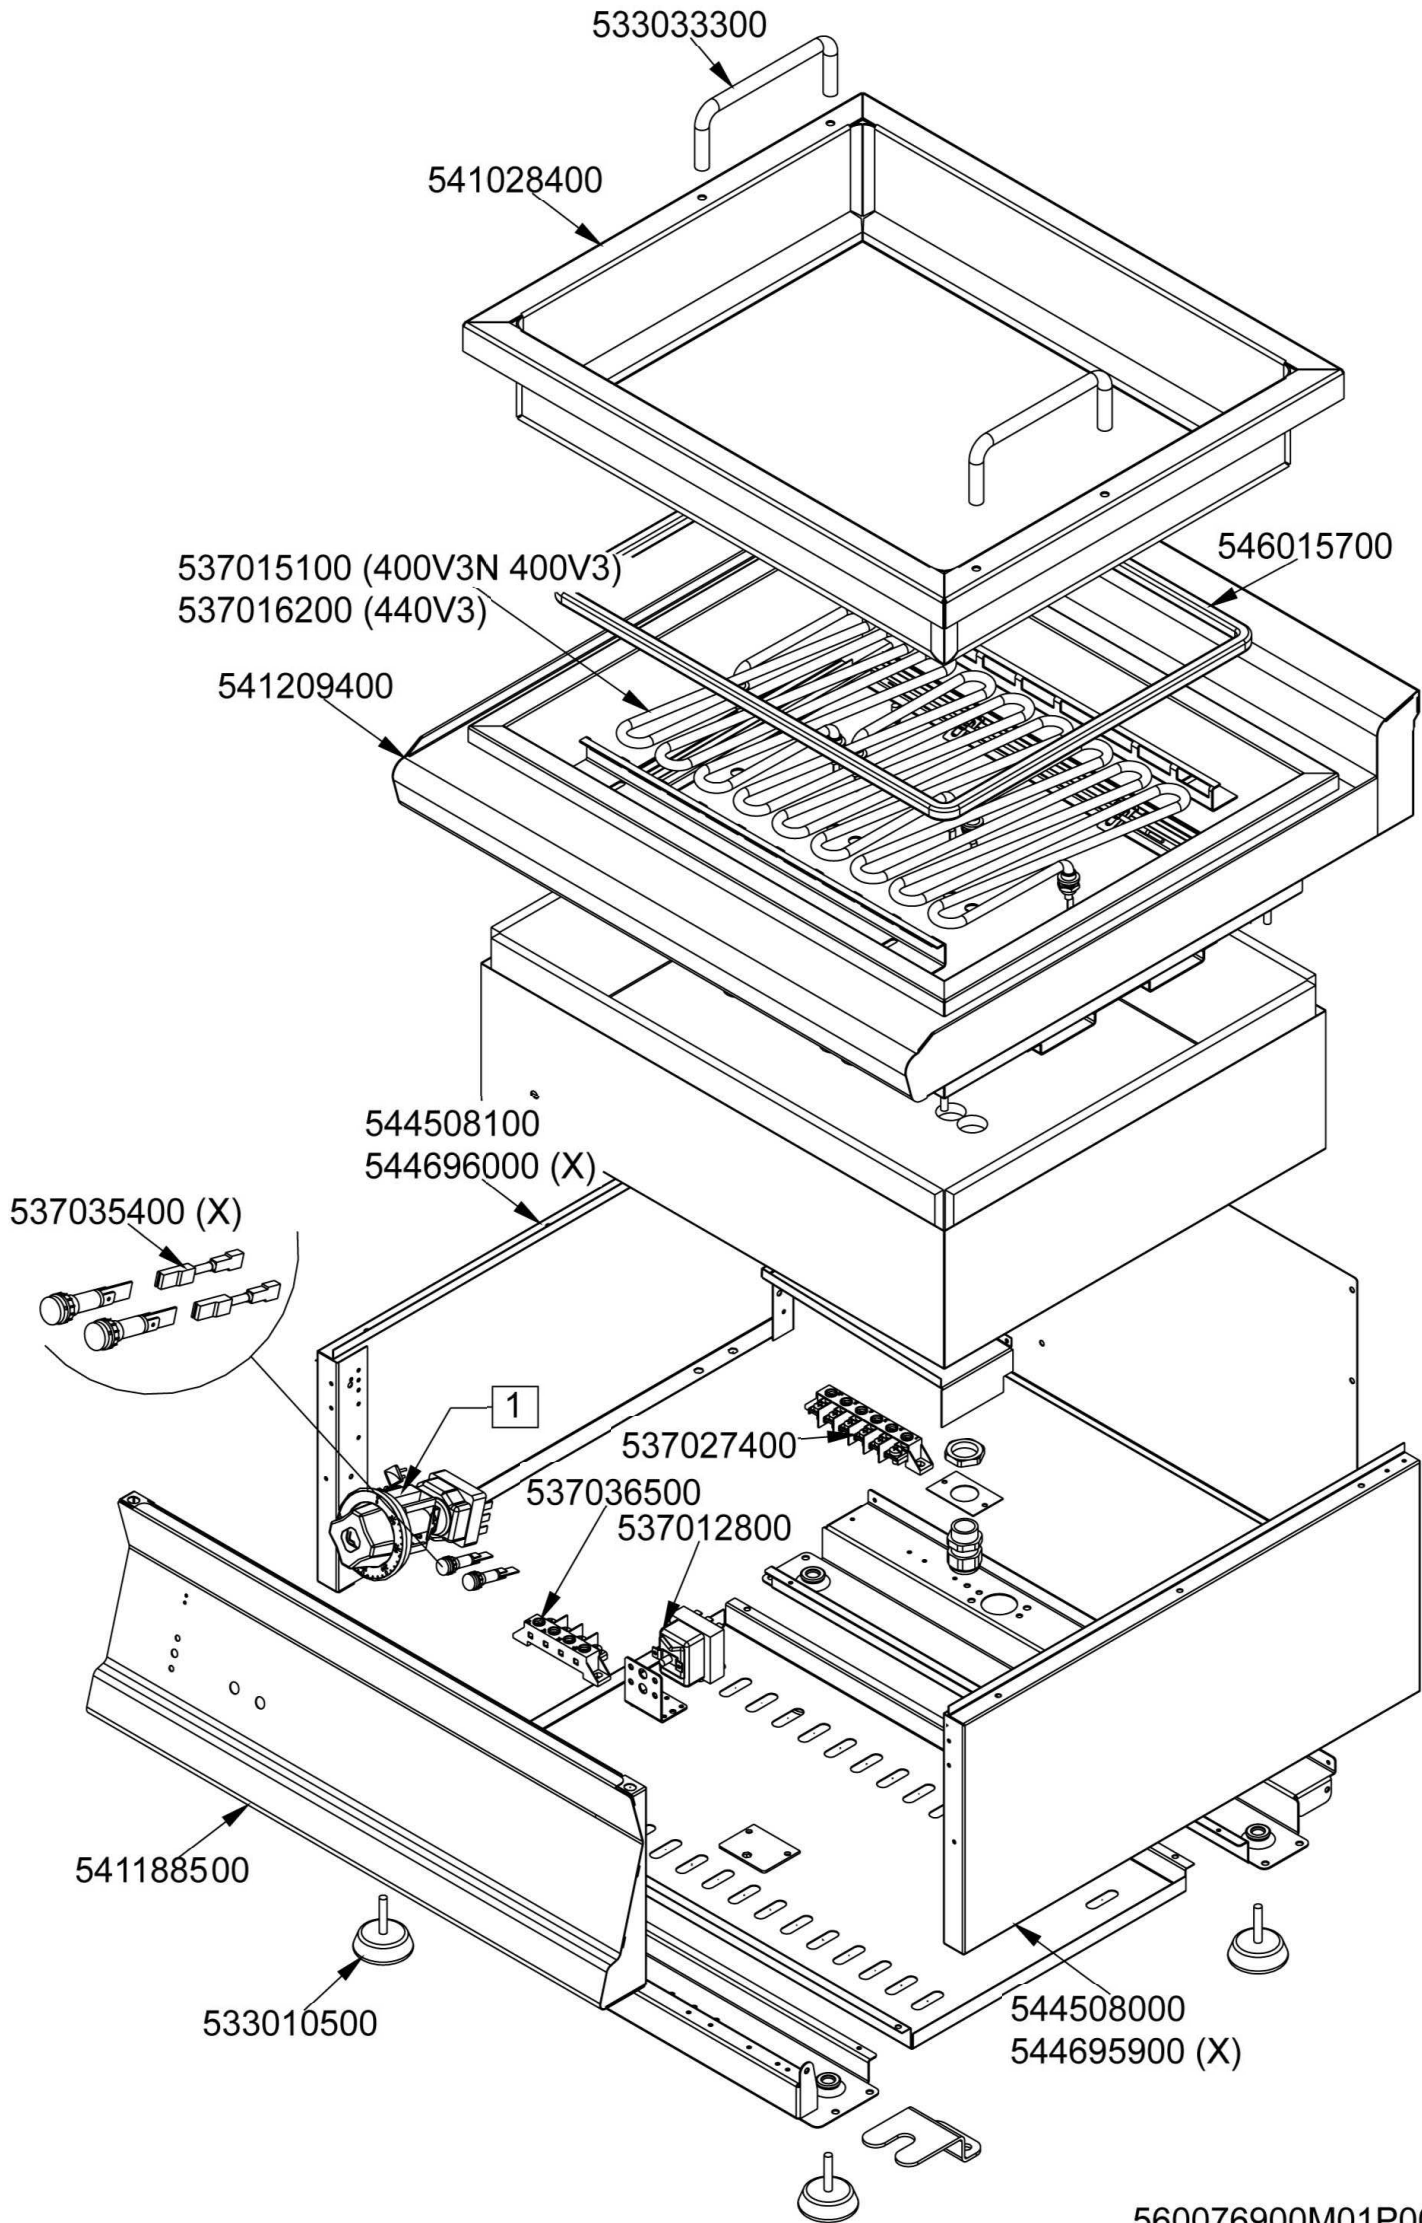

533033300

541028400

537015100 (400V3N 400V3)
537016200 (440V3)

546015700

541209400

544508100
544696000 (X)

537035400 (X)

1

537027400

537036500

537012800

541188500

533010500

544508000
544695900 (X)

560076900M01P00

Page	Pos	Code	Description
001		533033300	TANK HANDLE BR-62
001		541028400	TANK BR-62
001		546015700	SQUARE BRAID 12*12*L1600 FC.
001		537015100	HEATING ELEMENT 2000W 230V BR
001		537016200	HEATING ELEMENT 2000W 440V BR 65
001		541209400	UPPER PLATE S60T BRT-66E
001		544508100	LHD SIDE OF 60T APPLIANCES
001		537027400	TERMINAL BLOCK THREEPHASE 40A
001		537036500	TERMINAL BLOCK 4POLES 40A SCREW-SCR
001		537012800	SAFETY THERMOSTAT 420°C THREEPHASE
001		541188500	CONTROL PANEL 607090 BRT-66E
001		533010500	LEG M10*25 D.40
001		544508000	RHD SIDE OF 60T APPLIANCES
002		537000900	THERMOSTAT 063-320°C THREEPHASE
002		537001600	THERMOSTAT 50-320°C SINGLEPHASE
002		537000200	COMMUTATOR 1 POS. 3PHASE S.49 16A
002		537000400	COMMUTATOR 1POS.SINGLEPHASE S49 16A
002		539018900	INDEX FOR KNOB W/RED SIGN
002		536034400	KNOB §77 4P. §06*4,6 C/M
002		539054200	STAMP Ø20,5 CR."L" LOTUS R.
002		537001200	FIXING BRACKET FOR THERMOSTAT/COMM.
002		537033600	FIXING BRACKET FOR THERMOSTAT/COMM.
002		537014200	GREEN WARNING LIGHT 250V
002		537014100	WHITE WARNING LIGHT 250V
002		539062600	RED STICKING DISK 72 (050,300°
002		539062500	RED STICKING DISK 72 (050,300°