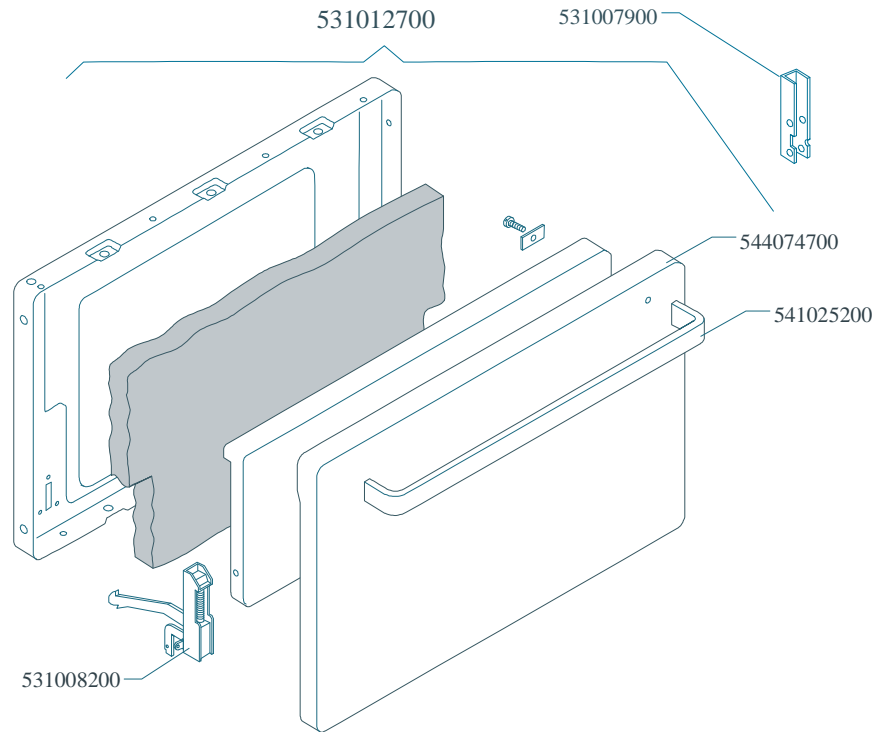

MAGIC SNACK 60

CUCINE / RANGES / HERDE / CUISINIÈRES / N° 0309
FORNO / OVEN / BACKOFEN / FOUR / CF-8 10 10/6

PORTE / DOORS / TÜREN / PORTES

Page	Pos	Code	Description
001		544044400	SIDE 800 RANGE
001		531008100	ADJUSTABLE LEG H9 CHROME
001		537007600	TERMINAL BLOCK SINGLEPHASE 40A
002		541026900	NEUTRAL SPACER 800
002		537002300	ELECTRICAL PLATE D.220 W2000 V230
002		537002200	ELECTRICAL PLATE D.180 W1500 V230
002		537002100	ELECTRICAL PLATE D.145 W1000 V230
002		544043700	UPPER PLATE CF-8E
002		537000300	COMMUTATOR 7 POSITIONS S.49 16A
002		536002100	KNOB 7 POSITIONS SNACK
002		537014100	WHITE WARNING LIGHT 250V
002		544044201	CONTROL PANEL CF-8E
003		537006200	UPPER OVEN HEATING EL.1000+2000W
003		537006300	LOWER OVEN HEATING EL.W1750 230CF8/
003		537014100	WHITE WARNING LIGHT 250V
003		537014200	GREEN WARNING LIGHT 250V
003		537006100	OVEN THERMOSTAT CF-62/8/10
003		537005700	OVEN COMMUTATOR CF-8/10 EL.
003		536002800	ELECTRIC OVEN KNOB CF-8/10
003		537015500	REDLIGHTED SWITCH
003		537005400	OVEN BULB 15W 300°C
003		534009100	GRILL PROTECTION CF-8/10
003		536011300	OVEN GASKET CF-8/10
003		537007900	OVEN BULB-SOCKET
003		531006700	OVEN GRID FOR CF-8/10
003		534002200	OVEN DRIPPING-PAN CF-8/10
003		531013600	SIDE GRID FOR MAXI/VENTILATED OVEN
004		531012700	STAINLESS STEEL OVEN DOOR CF-8/10
004		531007900	STAINLESS STEEL DOOR WHEEL HOLDER
004		544074700	STAINLESS STEEL OVEN DOOR PANEL
004		541025200	STAINLESS STEEL OVEN DOOR HANDLE
004		531008200	STAINLESS STEEL DOOR HINGE CF-8/10
004		531009600	COMPLETE GLASS OVEN DOOR
004		531012400	GLASS DOOR WHEEL HOLDER CF-8/10
004		531007000	OVEN GLASS DOOR HANDLE CF-8/10
004		536007100	INTERNAL GLASS OVEN DOOR CF-8/10
004		536007000	EXTERNAL GLASS OVEN DOOR CF8/10
004		531007300	GLASS DOOR HINGE CF-8/10