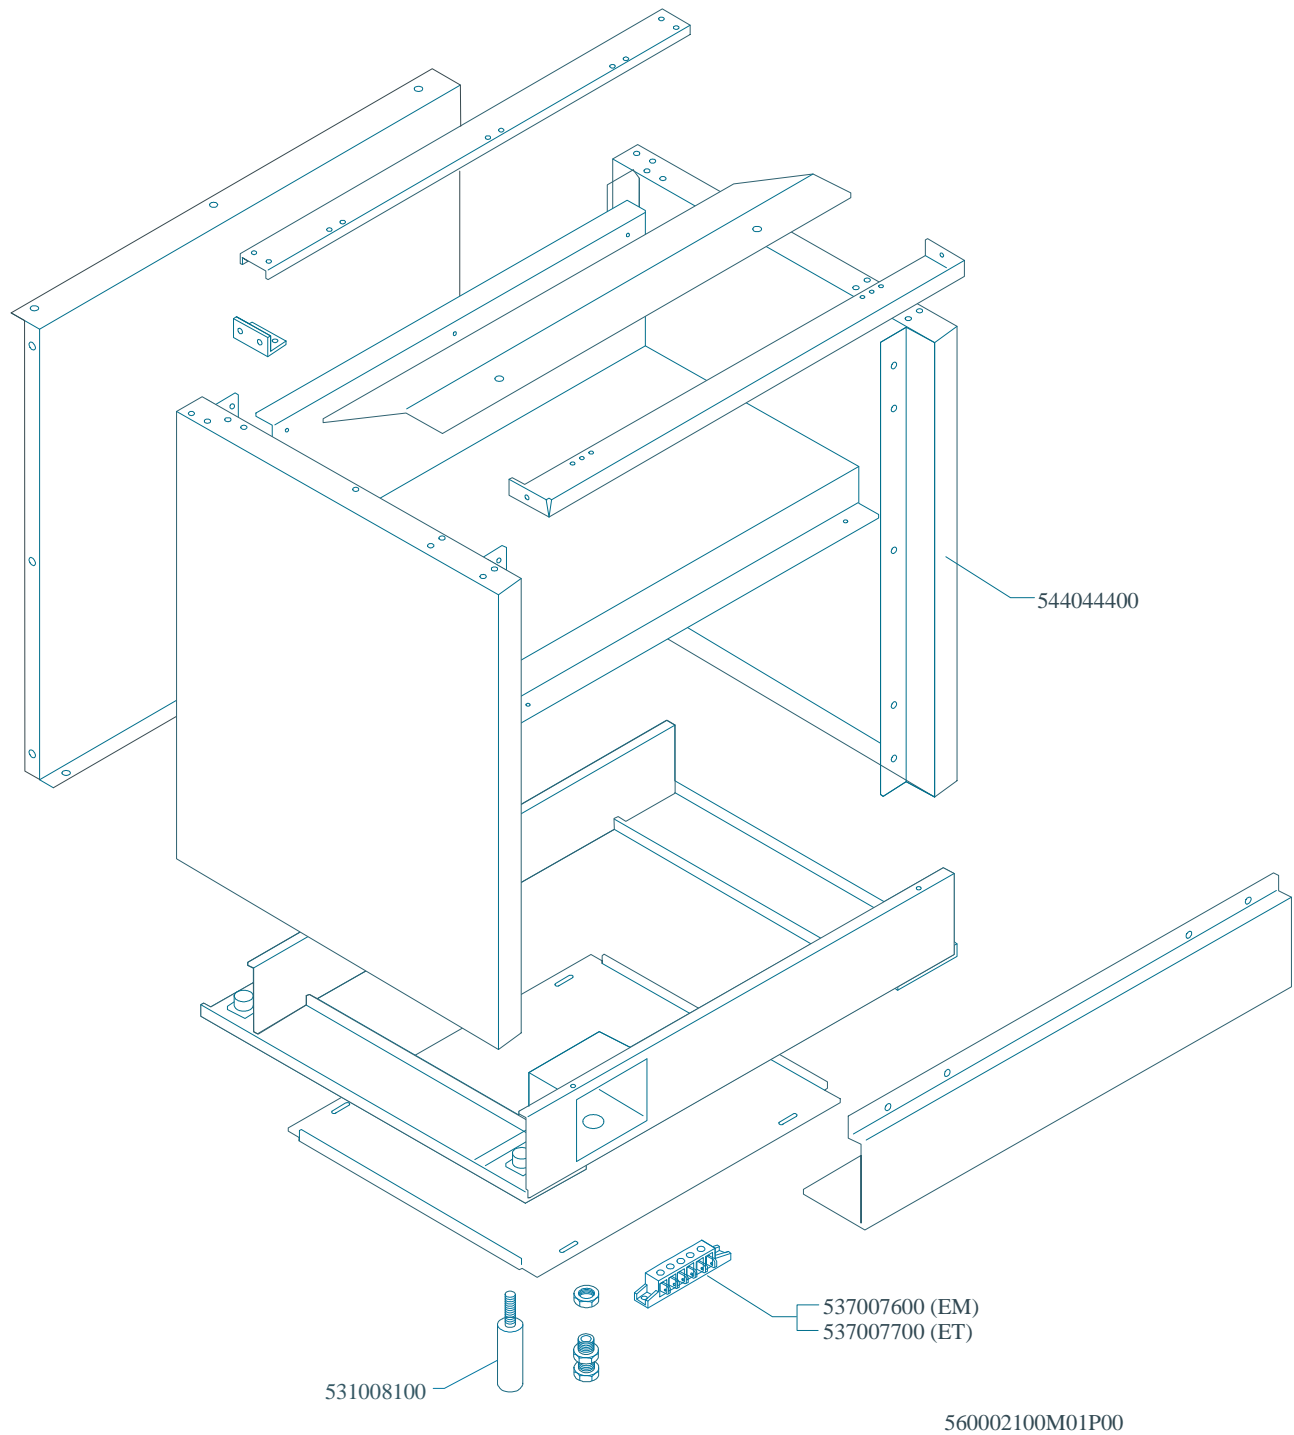

MAGIC SNACK 60

CUCINE / RANGES / HERDE / CUISINIÈRES / N° 0309

CF-8

CF-8EM CF-8ET CF-8EM/A CF-8ET/A CFM-8EM CFM-8ET CFM-8EM/A CFM-8ET/A

MAGIC SNACK 60

CUCINE / RANGES / HERDE / CUISINIÈRES / N° 3039

CF-8

CF-8EM CF-8ET CF-8EM/A CF-8ET/A CFM-8EM CFM-8ET CFM-8EM/A CFM-8ET/A