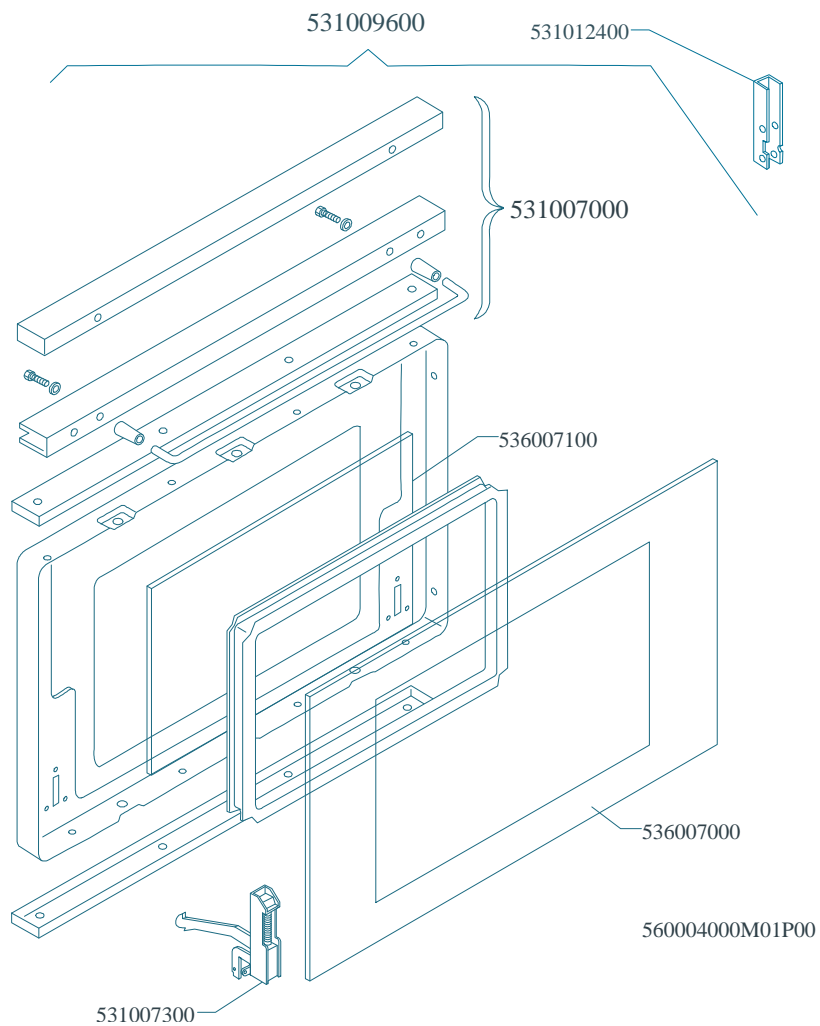

MAGIC SNACK 60

CUCINE / RANGES / HERDE / CUISINIÈRES / N° 0309
FORNO / OVEN / BACKOFEN / FOUR / CF-8 10 10/6

PORTE / DOORS / TÜREN / PORTES

Page	Pos	Code	Description
001		544044400	SIDE 800 RANGE
001		531008100	ADJUSTABLE LEG H9 CHROME
001		537007600	TERMINAL BLOCK SINGLEPHASE 40A
002		541026900	NEUTRAL SPACER 800
002		537002300	ELECTRICAL PLATE D.220 W2000 V230
002		537002200	ELECTRICAL PLATE D.180 W1500 V230
002		537002100	ELECTRICAL PLATE D.145 W1000 V230
002		544043700	UPPER PLATE CF-8E
002		537000300	COMMUTATOR 7 POSITIONS S.49 16A
002		536002100	KNOB 7 POSITIONS SNACK
002		537014100	WHITE WARNING LIGHT 250V
002		544044201	CONTROL PANEL CF-8E
003		537006200	UPPER OVEN HEATING EL.1000+2000W
003		537006300	LOWER OVEN HEATING EL.W1750 230CF8/
003		537014100	WHITE WARNING LIGHT 250V
003		537014200	GREEN WARNING LIGHT 250V
003		537006100	OVEN THERMOSTAT CF-62/8/10
003		537005700	OVEN COMMUTATOR CF-8/10 EL.
003		536002800	ELECTRIC OVEN KNOB CF-8/10
003		537015500	REDLIGHTED SWITCH
003		537005400	OVEN BULB 15W 300°C
003		534009100	GRILL PROTECTION CF-8/10
003		536011300	OVEN GASKET CF-8/10
003		537007900	OVEN BULB-SOCKET
003		531006700	OVEN GRID FOR CF-8/10
003		534002200	OVEN DRIPPING-PAN CF-8/10
003		531013600	SIDE GRID FOR MAXI/VENTILATED OVEN
004		531012700	STAINLESS STEEL OVEN DOOR CF-8/10
004		531007900	STAINLESS STEEL DOOR WHEEL HOLDER
004		544074700	STAINLESS STEEL OVEN DOOR PANEL
004		541025200	STAINLESS STEEL OVEN DOOR HANDLE
004		531008200	STAINLESS STEEL DOOR HINGE CF-8/10
004		531009600	COMPLETE GLASS OVEN DOOR
004		531012400	GLASS DOOR WHEEL HOLDER CF-8/10
004		531007000	OVEN GLASS DOOR HANDLE CF-8/10
004		536007100	INTERNAL GLASS OVEN DOOR CF-8/10
004		536007000	EXTERNAL GLASS OVEN DOOR CF8/10
004		531007300	GLASS DOOR HINGE CF-8/10