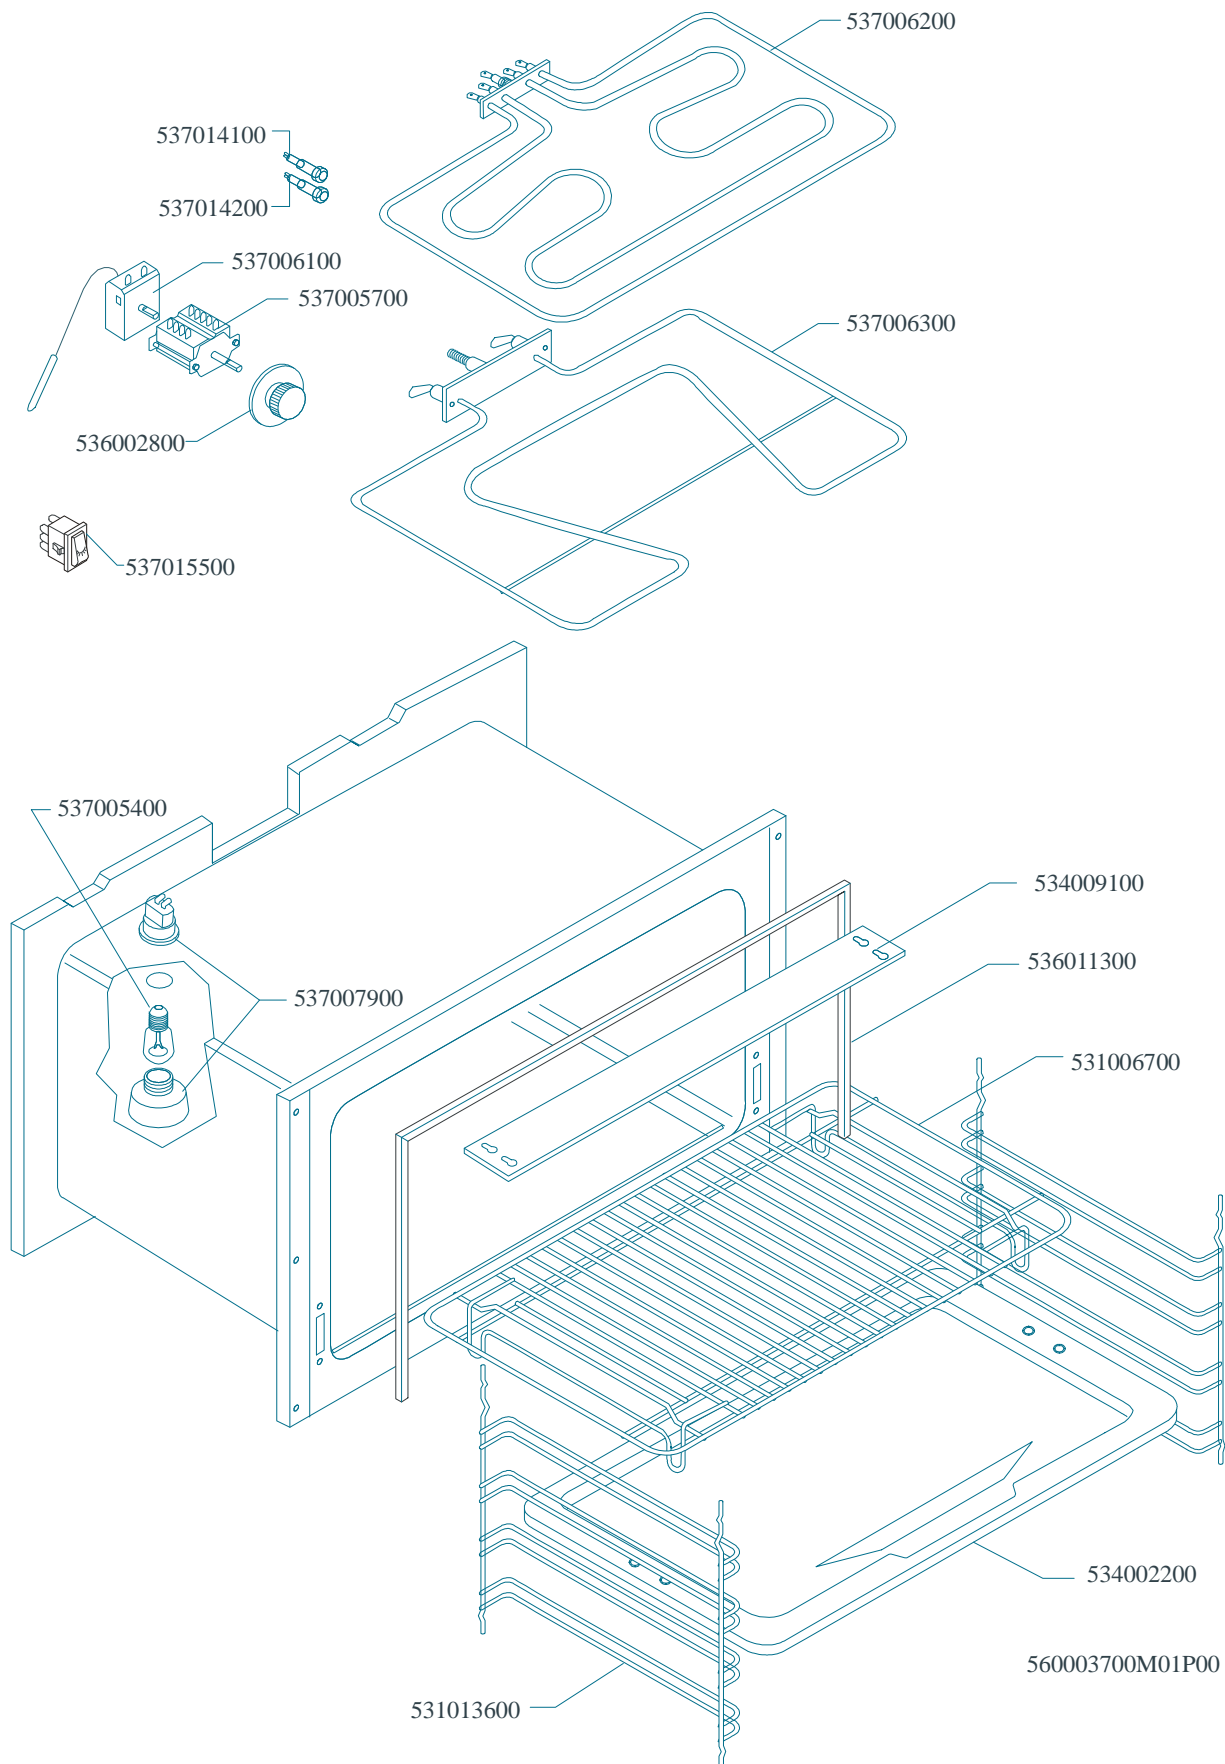

MAGIC SNACK 60

CUCINE / RANGES / HERDE / CUISINIÈRES / N° 0309
FORNO / OVEN / BACKOFEN / FOUR / CF-8 10 10/6

PORTE / DOORS / TÜREN / PORTES

Page	Pos	Code	Description
001		544044400	SIDE 800 RANGE
001		531008100	ADJUSTABLE LEG H9 CHROME
001		537007600	TERMINAL BLOCK SINGLEPHASE 40A
002		541026900	NEUTRAL SPACER 800
002		537002300	ELECTRICAL PLATE D.220 W2000 V230
002		537002200	ELECTRICAL PLATE D.180 W1500 V230
002		537002100	ELECTRICAL PLATE D.145 W1000 V230
002		544043700	UPPER PLATE CF-8E
002		537000300	COMMUTATOR 7 POSITIONS S.49 16A
002		536002100	KNOB 7 POSITIONS SNACK
002		537014100	WHITE WARNING LIGHT 250V
002		544044201	CONTROL PANEL CF-8E
003		537006200	UPPER OVEN HEATING EL.1000+2000W
003		537006300	LOWER OVEN HEATING EL.W1750 230CF8/
003		537014100	WHITE WARNING LIGHT 250V
003		537014200	GREEN WARNING LIGHT 250V
003		537006100	OVEN THERMOSTAT CF-62/8/10
003		537005700	OVEN COMMUTATOR CF-8/10 EL.
003		536002800	ELECTRIC OVEN KNOB CF-8/10
003		537015500	REDLIGHTED SWITCH
003		537005400	OVEN BULB 15W 300°C
003		534009100	GRILL PROTECTION CF-8/10
003		536011300	OVEN GASKET CF-8/10
003		537007900	OVEN BULB-SOCKET
003		531006700	OVEN GRID FOR CF-8/10
003		534002200	OVEN DRIPPING-PAN CF-8/10
003		531013600	SIDE GRID FOR MAXI/VENTILATED OVEN
004		531012700	STAINLESS STEEL OVEN DOOR CF-8/10
004		531007900	STAINLESS STEEL DOOR WHEEL HOLDER
004		544074700	STAINLESS STEEL OVEN DOOR PANEL
004		541025200	STAINLESS STEEL OVEN DOOR HANDLE
004		531008200	STAINLESS STEEL DOOR HINGE CF-8/10
004		531009600	COMPLETE GLASS OVEN DOOR
004		531012400	GLASS DOOR WHEEL HOLDER CF-8/10
004		531007000	OVEN GLASS DOOR HANDLE CF-8/10
004		536007100	INTERNAL GLASS OVEN DOOR CF-8/10
004		536007000	EXTERNAL GLASS OVEN DOOR CF8/10
004		531007300	GLASS DOOR HINGE CF-8/10