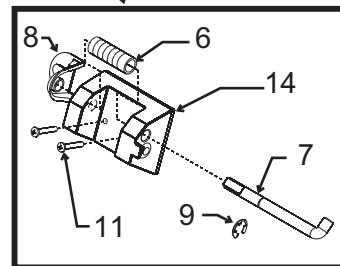

Bins, Condensers, and Accessories Service Parts

B222, B322, B330, B530, B842, B948

Item Number	Part Number	Description	Item Number	Part Number	Description
1	02-2809-01	Drain top	17	A38920-001	Canopy, B222, B322
2	02-3108-01	Drain fitting		A38921-001	Canopy, B330, B530
3	02-4193-01	Drain gasket		A38922-001	Canopy, B842
4	02-4234-01	Drain panel, SS only		A38923-001	Canopy, B948
5	02-0540-01	Scoop	18	A38910-001	Baffle, B222, B322
6	03-3876-01	Spring*		A38911-001	Baffle, B330, B530
7	03-3874-01	Hinge pin*		A38912-001	Baffle, B842
8	13-0946-01	Hinge gasket		A38913-001	Baffle, B948
9	03-1539-12	E clip*	19	13-0943-02	Gasket, 22" use 86" Gasket, 30" use 102" Gasket, 42" use 126" Gasket, 48" use 136"
10	05-0586-01	Elbow for drain	20	A38907-001	Left cap - ss bin
11	03-1403-71	Screw, hinge to canopy		A39240-001	Left cap - plastic bin
12	03-1418-30	Screw, frame to canopy	21	A38908-001	Right cap - ss bin
13	02-4232-01	Left hinge mount*		A29241-001	Right cap - plastic bin
14	02-4233-01	Right hinge mount*	22	A38977-001	22" back cap
15	A38914-021	Door, B222, B322		A38978-001	30" back cap
	A38915-021	Door, B330, B530		A38979-001	42" back cap
	A38916-021	Door, B842		A38980-001	48" back cap
15a	13-0595-00	B842 door gasket, use 27.5"			
	A38917-021	Door, B948			
15b	13-0595-00	B948 door gasket, use 33.5"			
15c	02-4235-01	Bumper, 22"and 30" only			
16	02-4236-01	Frame, B222, B322			
	02-4237-01	Frame, B330, B530			
	02-4238-01	Frame, B842			
	02-4239-01	Frame, B948			

Drain Detail

Hinge Detail

* Replacement of frame recommended when servicing hinge parts.

Order kit KLP7 for a set of 4 legs.