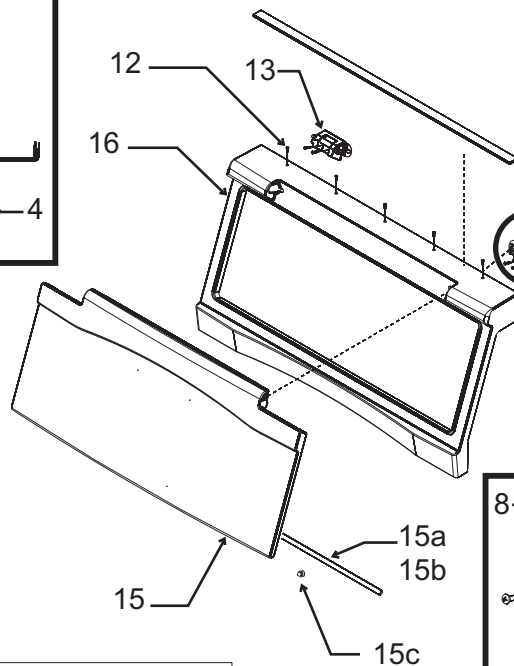

Bins, Condensers, and Accessories Service Parts

B222, B322, B330, B530, B842, B948

Item Number	Part Number	Description	Item Number	Part Number	Description
1	02-2809-01	Drain top	17	A38920-001	Canopy, B222, B322
2	02-3108-01	Drain fitting		A38921-001	Canopy, B330, B530
3	02-4193-01	Drain gasket		A38922-001	Canopy, B842
4	02-4234-01	Drain panel, SS only		A38923-001	Canopy, B948
5	02-0540-01	Scoop	18	A38910-001	Baffle, B222, B322
6	03-3876-01	Spring*		A38911-001	Baffle, B330, B530
7	03-3874-01	Hinge pin*		A38912-001	Baffle, B842
8	13-0946-01	Hinge gasket		A38913-001	Baffle, B948
9	03-1539-12	E clip*	19	13-0943-02	Gasket, 22" use 86" Gasket, 30" use 102" Gasket, 42" use 126" Gasket, 48" use 136"
10	05-0586-01	Elbow for drain	20	A38907-001	Left cap - ss bin
11	03-1403-71	Screw, hinge to canopy		A39240-001	Left cap - plastic bin
12	03-1418-30	Screw, frame to canopy	21	A38908-001	Right cap - ss bin
13	02-4232-01	Left hinge mount*		A29241-001	Right cap - plastic bin
14	02-4233-01	Right hinge mount*	22	A38977-001	22" back cap
15	A38914-021	Door, B222, B322		A38978-001	30" back cap
	A38915-021	Door, B330, B530		A38979-001	42" back cap
	A38916-021	Door, B842		A38980-001	48" back cap
15a	13-0595-00	B842 door gasket, use 27.5"			
	A38917-021	Door, B948			
15b	13-0595-00	B948 door gasket, use 33.5"			
15c	02-4235-01	Bumper, 22"and 30" only			
16	02-4236-01	Frame, B222, B322			
	02-4237-01	Frame, B330, B530			
	02-4238-01	Frame, B842			
	02-4239-01	Frame, B948			

Drain Detail

Hinge Detail

* Replacement of frame recommended when servicing hinge parts.

Order kit KLP7 for a set of 4 legs.