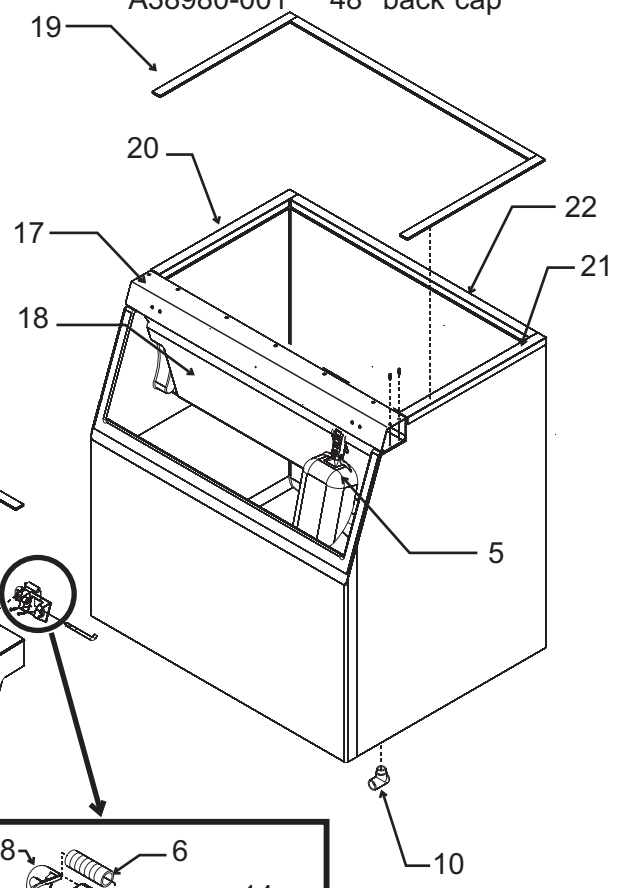

Bins, Condensers, and Accessories Service Parts

B222, B322, B330, B530, B842, B948

Item Number	Part Number	Description	Item Number	Part Number	Description
1	02-2809-01	Drain top	17	A38920-001	Canopy, B222, B322
2	02-3108-01	Drain fitting		A38921-001	Canopy, B330, B530
3	02-4193-01	Drain gasket		A38922-001	Canopy, B842
4	02-4234-01	Drain panel, SS only		A38923-001	Canopy, B948
5	02-0540-01	Scoop	18	A38910-001	Baffle, B222, B322
6	03-3876-01	Spring*		A38911-001	Baffle, B330, B530
7	03-3874-01	Hinge pin*		A38912-001	Baffle, B842
8	13-0946-01	Hinge gasket		A38913-001	Baffle, B948
9	03-1539-12	E clip*	19	13-0943-02	Gasket, 22" use 86" Gasket, 30" use 102" Gasket, 42" use 126" Gasket, 48" use 136"
10	05-0586-01	Elbow for drain	20	A38907-001	Left cap - ss bin
11	03-1403-71	Screw, hinge to canopy		A39240-001	Left cap - plastic bin
12	03-1418-30	Screw, frame to canopy	21	A38908-001	Right cap - ss bin
13	02-4232-01	Left hinge mount*		A29241-001	Right cap - plastic bin
14	02-4233-01	Right hinge mount*	22	A38977-001	22" back cap
15	A38914-021	Door, B222, B322		A38978-001	30" back cap
	A38915-021	Door, B330, B530		A38979-001	42" back cap
	A38916-021	Door, B842		A38980-001	48" back cap
15a	13-0595-00	B842 door gasket, use 27.5"			
	A38917-021	Door, B948			
15b	13-0595-00	B948 door gasket, use 33.5"			
15c	02-4235-01	Bumper, 22"and 30" only			
16	02-4236-01	Frame, B222, B322			
	02-4237-01	Frame, B330, B530			
	02-4238-01	Frame, B842			
	02-4239-01	Frame, B948			

Drain Detail

Hinge Detail

* Replacement of frame recommended when servicing hinge parts.

Order kit KLP7 for a set of 4 legs.