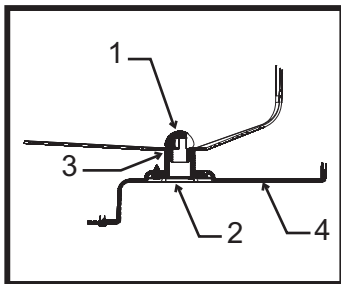

Bins, Condensers, and Accessories Service Parts

B222, B322, B330, B530, B842, B948

Item Number	Part Number	Description	Item Number	Part Number	Description
1	02-2809-01	Drain top	17	A38920-001	Canopy, B222, B322
2	02-3108-01	Drain fitting		A38921-001	Canopy, B330, B530
3	02-4193-01	Drain gasket		A38922-001	Canopy, B842
4	02-4234-01	Drain panel, SS only		A38923-001	Canopy, B948
5	02-0540-01	Scoop	18	A38910-001	Baffle, B222, B322
6	03-3876-01	Spring*		A38911-001	Baffle, B330, B530
7	03-3874-01	Hinge pin*		A38912-001	Baffle, B842
8	13-0946-01	Hinge gasket		A38913-001	Baffle, B948
9	03-1539-12	E clip*	19	13-0943-02	Gasket, 22" use 86" Gasket, 30" use 102" Gasket, 42" use 126" Gasket, 48" use 136"
10	05-0586-01	Elbow for drain	20	A38907-001	Left cap - ss bin
11	03-1403-71	Screw, hinge to canopy		A39240-001	Left cap - plastic bin
12	03-1418-30	Screw, frame to canopy	21	A38908-001	Right cap - ss bin
13	02-4232-01	Left hinge mount*		A29241-001	Right cap - plastic bin
14	02-4233-01	Right hinge mount*	22	A38977-001	22" back cap
15	A38914-021	Door, B222, B322		A38978-001	30" back cap
	A38915-021	Door, B330, B530		A38979-001	42" back cap
	A38916-021	Door, B842		A38980-001	48" back cap
15a	13-0595-00	B842 door gasket, use 27.5"			
	A38917-021	Door, B948			
15b	13-0595-00	B948 door gasket, use 33.5"			
15c	02-4235-01	Bumper, 22"and 30" only			
16	02-4236-01	Frame, B222, B322			
	02-4237-01	Frame, B330, B530			
	02-4238-01	Frame, B842			
	02-4239-01	Frame, B948			

Drain Detail

Hinge Detail

* Replacement of frame recommended when servicing hinge parts.

Order kit KLP7 for a set of 4 legs.