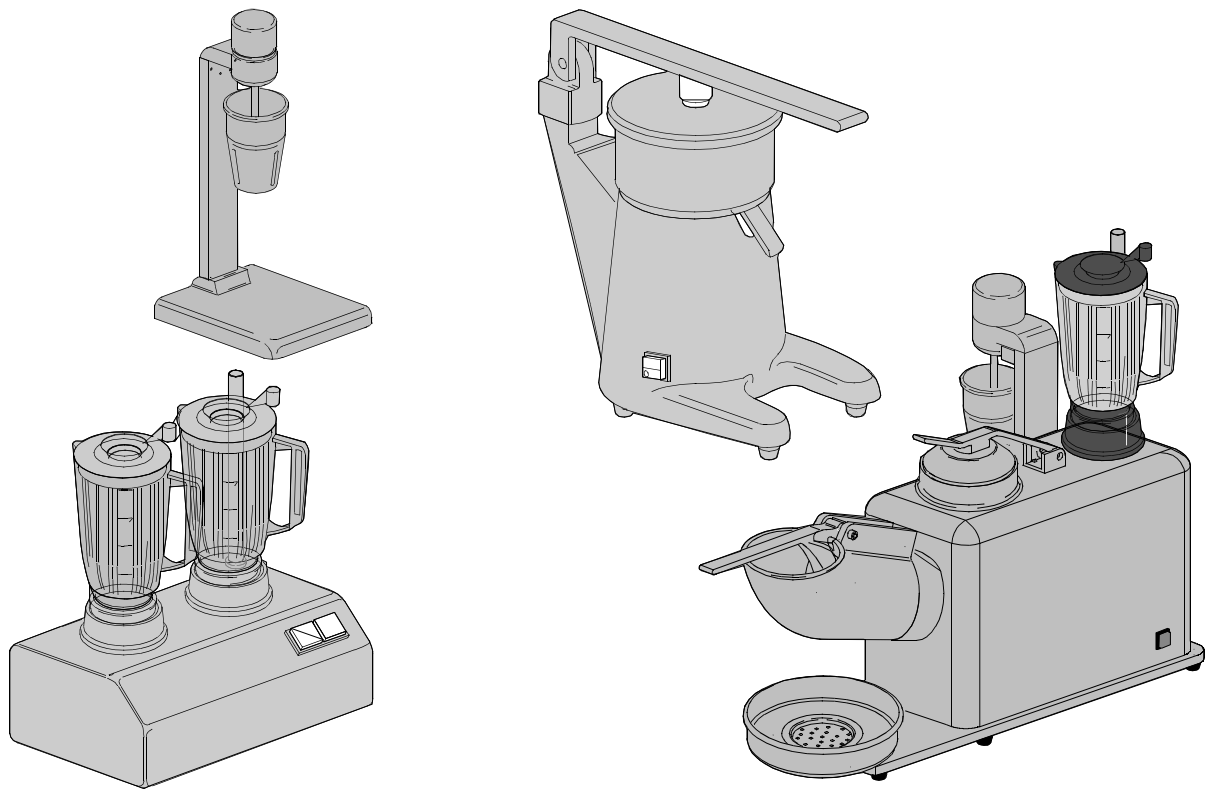

ROBOT

LINEA ROBOT

TYPE: RO

Accessories
WITHOUT ACCESSORY

Spare parts manual

1. Spare parts

Blender F1 / F2	7
Blender F1 / F2	9
Blender F1 / F2	11
Citrus squeezers S30	13
Citrus squeezers S40	15
Citrus squeezers S40	17
Citrus squeezers S55	19
Citrus squeezers S55	21
Multiple group GM mod.03.....	23
Multiple group GM/2 mod.03	25
Multiple group GM - GM/2.....	27
Multiple group GM2/2.....	29
Multiple group GM2/2 mod.03	33
Multiple group GM3 mod.03.....	35
Multiple group GM4 mod.03.....	39
Multiple group GM3 - GM4.....	43

1.2 Product codes

Product code	Full name
Model codes	
Type codes	
51	51
56A	56A
56B	56B
56RB	56RB
56C	56C
56RC	56RC
56	56
57A	57A
57B	57B
57C	57C
57	57
581	581
582	582
58R	58R
58	58
RO	RO
BW	BW
Accessory codes	
wa	WITHOUT ACCESSORY

Spare parts

ID	P-code	Model	Type	Accessory	Voltage	Description
MODULE:Multiple group GM mod.03						
5000	61010		BW,RO,5703,5703A			Stainless steel cover GM mod.03
5005	61005		BW,RO,5703,5703A			Base GM mod.03
5010	61003		BW,RO,5703,5703A			Engine support mod.03
5015	60126		BW,RO,5703,5703A			Rubber small foot
5020	60137		BW,RO,5703,5703A			Ice holder little tank
5025	60136		BW,RO,5703,5703A			Perforated rounded small grill
5030	61000		BW,RO,5703,5703A			Ice feeder
5035	61001		BW,RO,5703,5703A			Ice press handle
5040	61002		BW,RO,5703,5703A			Blade holder
5045	60127		BW,RO,5703,5703A			Blade for ice-crusher
5050	61004		BW,RO,5703,5703A			Feeder support mod.03
5055	10704		BW,RO,5703,5703A			Microswitch
5060	60142		BW,RO,5703,5703A			Main motor
5065	15849		BW,RO,5703,5703A			0-1 green single key switch
5070	60125		BW,RO,5703,5703A			Power supply cable