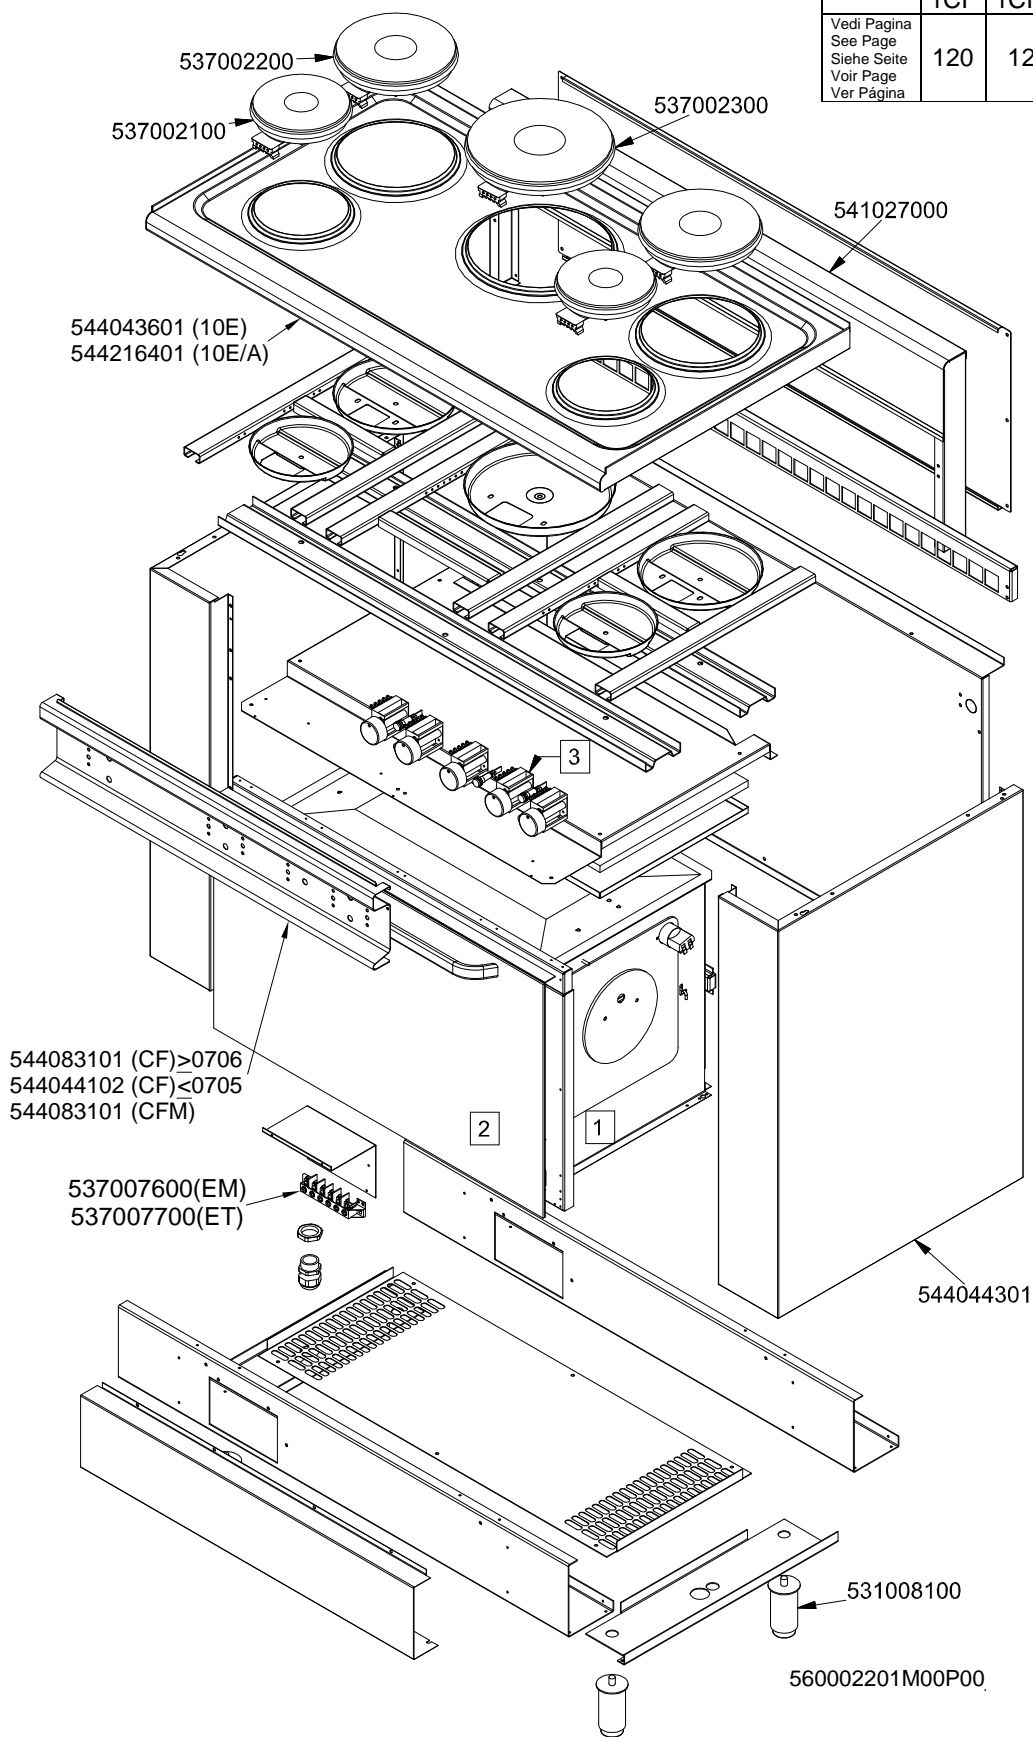

MAGIC SNACK 60

CUCINE / RANGES / HERDE / CUISINIÈRES / N° ≥ 0310

CF-10

CF-10EM CF-10ET CF-10EM/A CF-10ET/A CFM-10EM CFM-10ET CFM-10EM/A CFM-10ET/A

	1CF	1CFM	2	3
Vedi Pagina See Page Siehe Seite Voir Page Ver Pagina	120	122	126	130