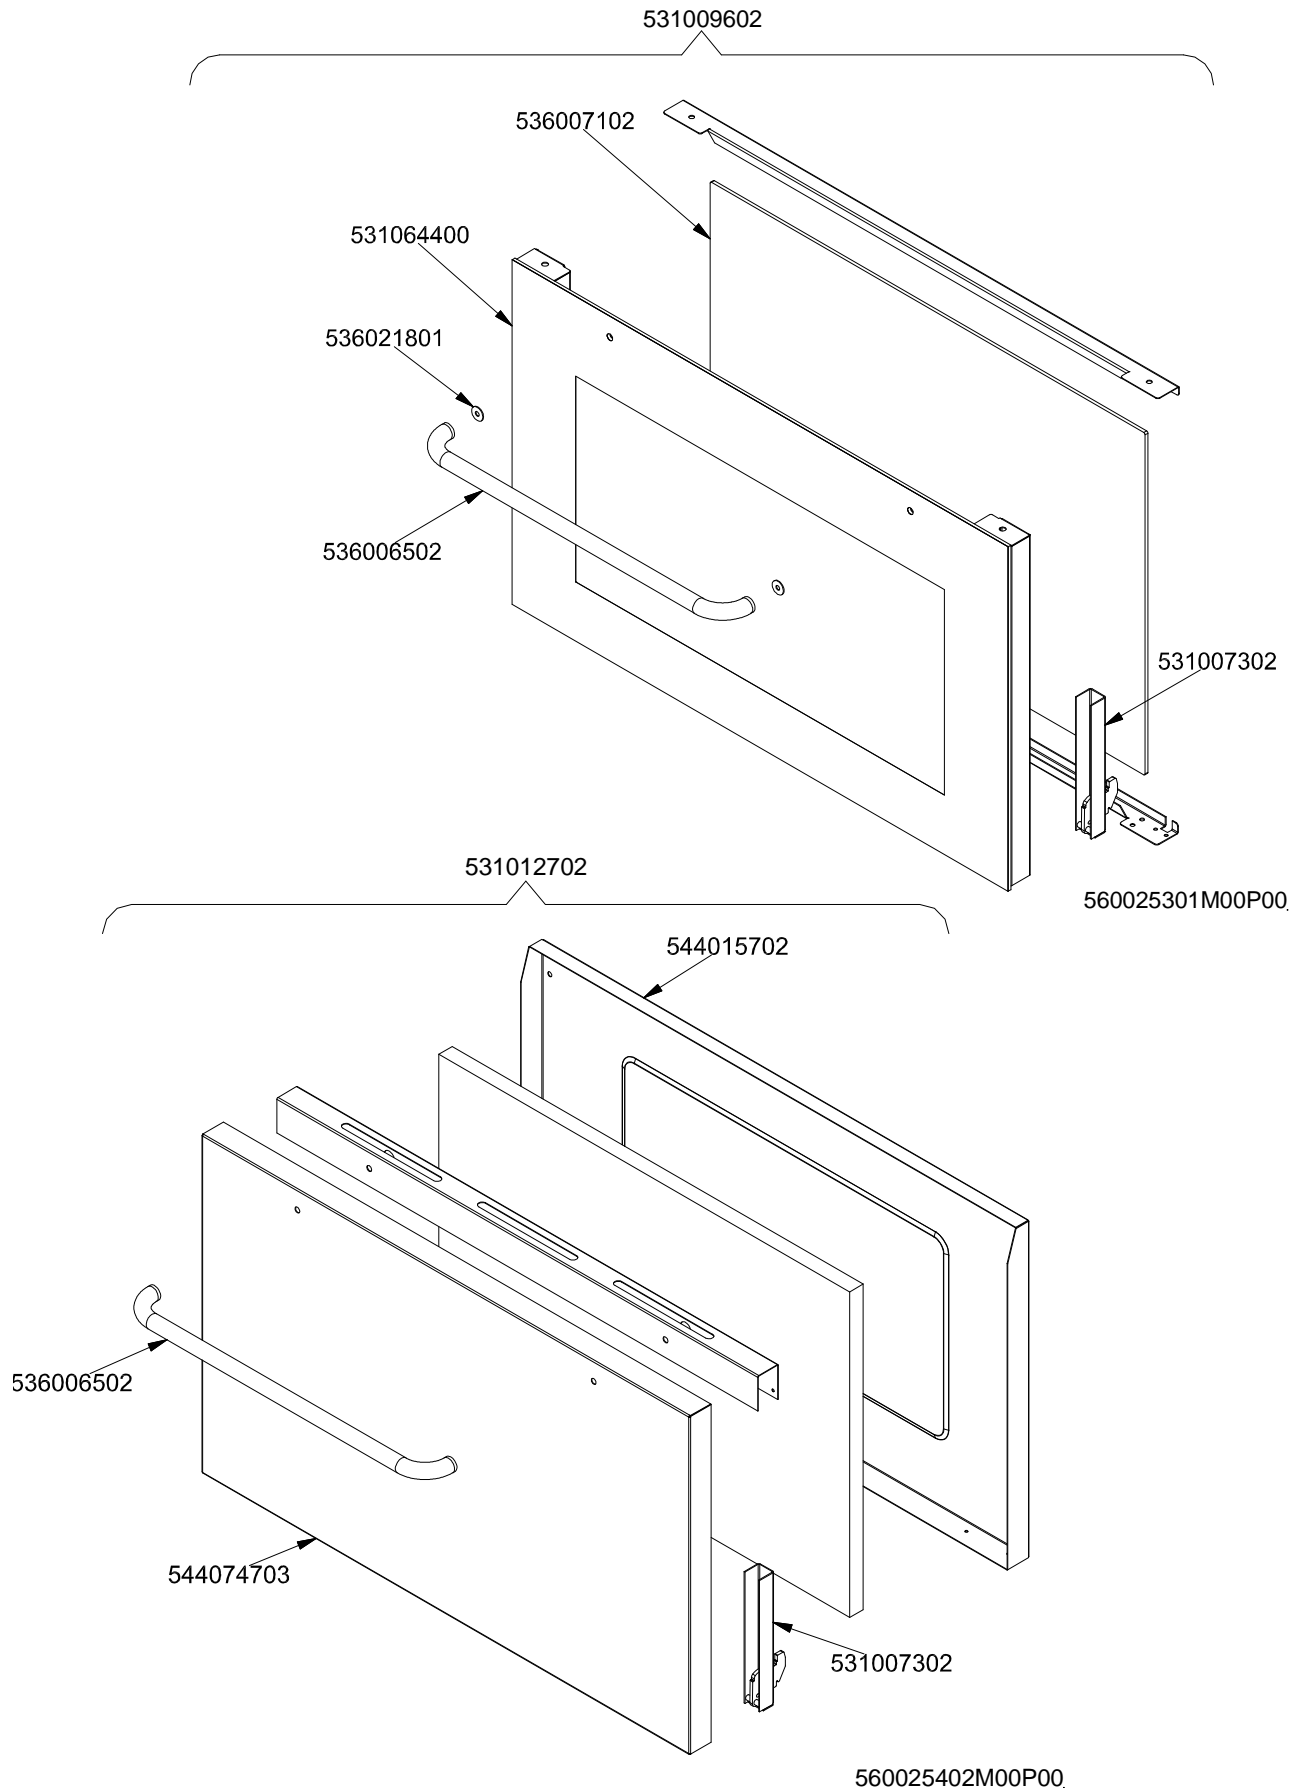

MAGIC SNACK 60

CUCINE / RANGES / HERDE / CUISINIÈRES / N° ≥ 0310

FORNO / OVEN / BACKOFEN / FOUR / CF-8 10 10/6

PORTE / DOORS / TÜREN / PORTES ≥ 0706

PC-E

Page	Pos	Code	Description
001		537002200	ELECTRICAL PLATE D.180 W1500 V230
001		537002100	ELECTRICAL PLATE D.145 W1000 V230
001		537002300	ELECTRICAL PLATE D.220 W2000 V230
001		541027000	NEUTRAL SPACER 1000
001		544043601	UPPER PLATE CF-10E
001		544083101	CONTROL PANEL FOR RANGE CFM-10ET
001		544044102	CONTROL PANEL CF-10E
001		537007700	TERMINAL BLOCK THREEPHASE 40A
001		544044301	SIDE NEW CF-10
001		531008100	ADJUSTABLE LEG H9 CHROME
002		539028000	SELECTOR SIGN PLATE FOR OVEN
002		537035600	OVEN COMMUTATOR * EL. 60+65LINES
002		536013800	KNOB D.70 BLACK 6*5 WITH SPRING
002		539007200	ADHESIVE GRADUATE F.MAXI-EL.STAT.OV
002		537014100	WHITE WARNING LIGHT 250V
002		537014200	GREEN WARNING LIGHT 250V
002		539023900	SIGN PLATE FOR OVEN TEMPERATURE
002		537019101	THERMOSTAT MONOPHAS.050-320°C F.MF
002		539023800	SIGN PLATE FOR OVEN TIMER
002		537019300	TIMER FOR MULTIFUNCTION OVEN
002		537019301	
002		539023400	ADHESIVE GRADUATED DISC F.KNOB
002		539023501	ADHESIVE GRAD.DISC *E.MULTIF.TERM.
002		537006200	UPPER OVEN HEATING EL.1000+2000W
002		533095900	PIN FOR GRIDSHOLDER SUPPORT CF 60
002		534009100	GRILL PROTECTION CF-8/10
002		537005400	OVEN BULB 15W 300°C
002		537007900	OVEN BULB-SOCKET
002		533079700	LOCK SPRING FOR BULB §3/§4
002		531012402	DOOR WHEEL HOLDER FOR MAXI OVEN
002		531057800	RHD GRIDS HOLDER FOR MAXI-OVEN
002		536011301	OVEN GASKET CF-8/10 *FE*
002		531057900	LHD GRIDS HOLDER FOR MAXI-OVEN
002		531006701	MAXI OVEN GRID FOR S60/65
002		537006300	LOWER OVEN HEATING EL.W1750 230CF8/
003		536007102	
003		531064400	EXTERNAL GLASS MAXI OVEN DOOR+FRAME
003		536021801	DOOR HANDLE SPACER FOR MAXI OVEN
003		536006502	OVEN DOOR HANDLE 60LINE AL.
003		531007302	DOOR HINGE FOR MAXI OVEN 60.LINE
003		531012702	STAINLESS STEEL OVEN DOOR 60 LINE
003		544015702	INNER-DOOR FOR MAXI OVEN OF 60LINE
003		544074703	S/S MAXI OVEN DOOR PANEL
004		537000300	COMMUTATOR 7 POSITIONS S.49 16A
004		536002100	KNOB 7 POSITIONS SNACK
004		537014100	WHITE WARNING LIGHT 250V