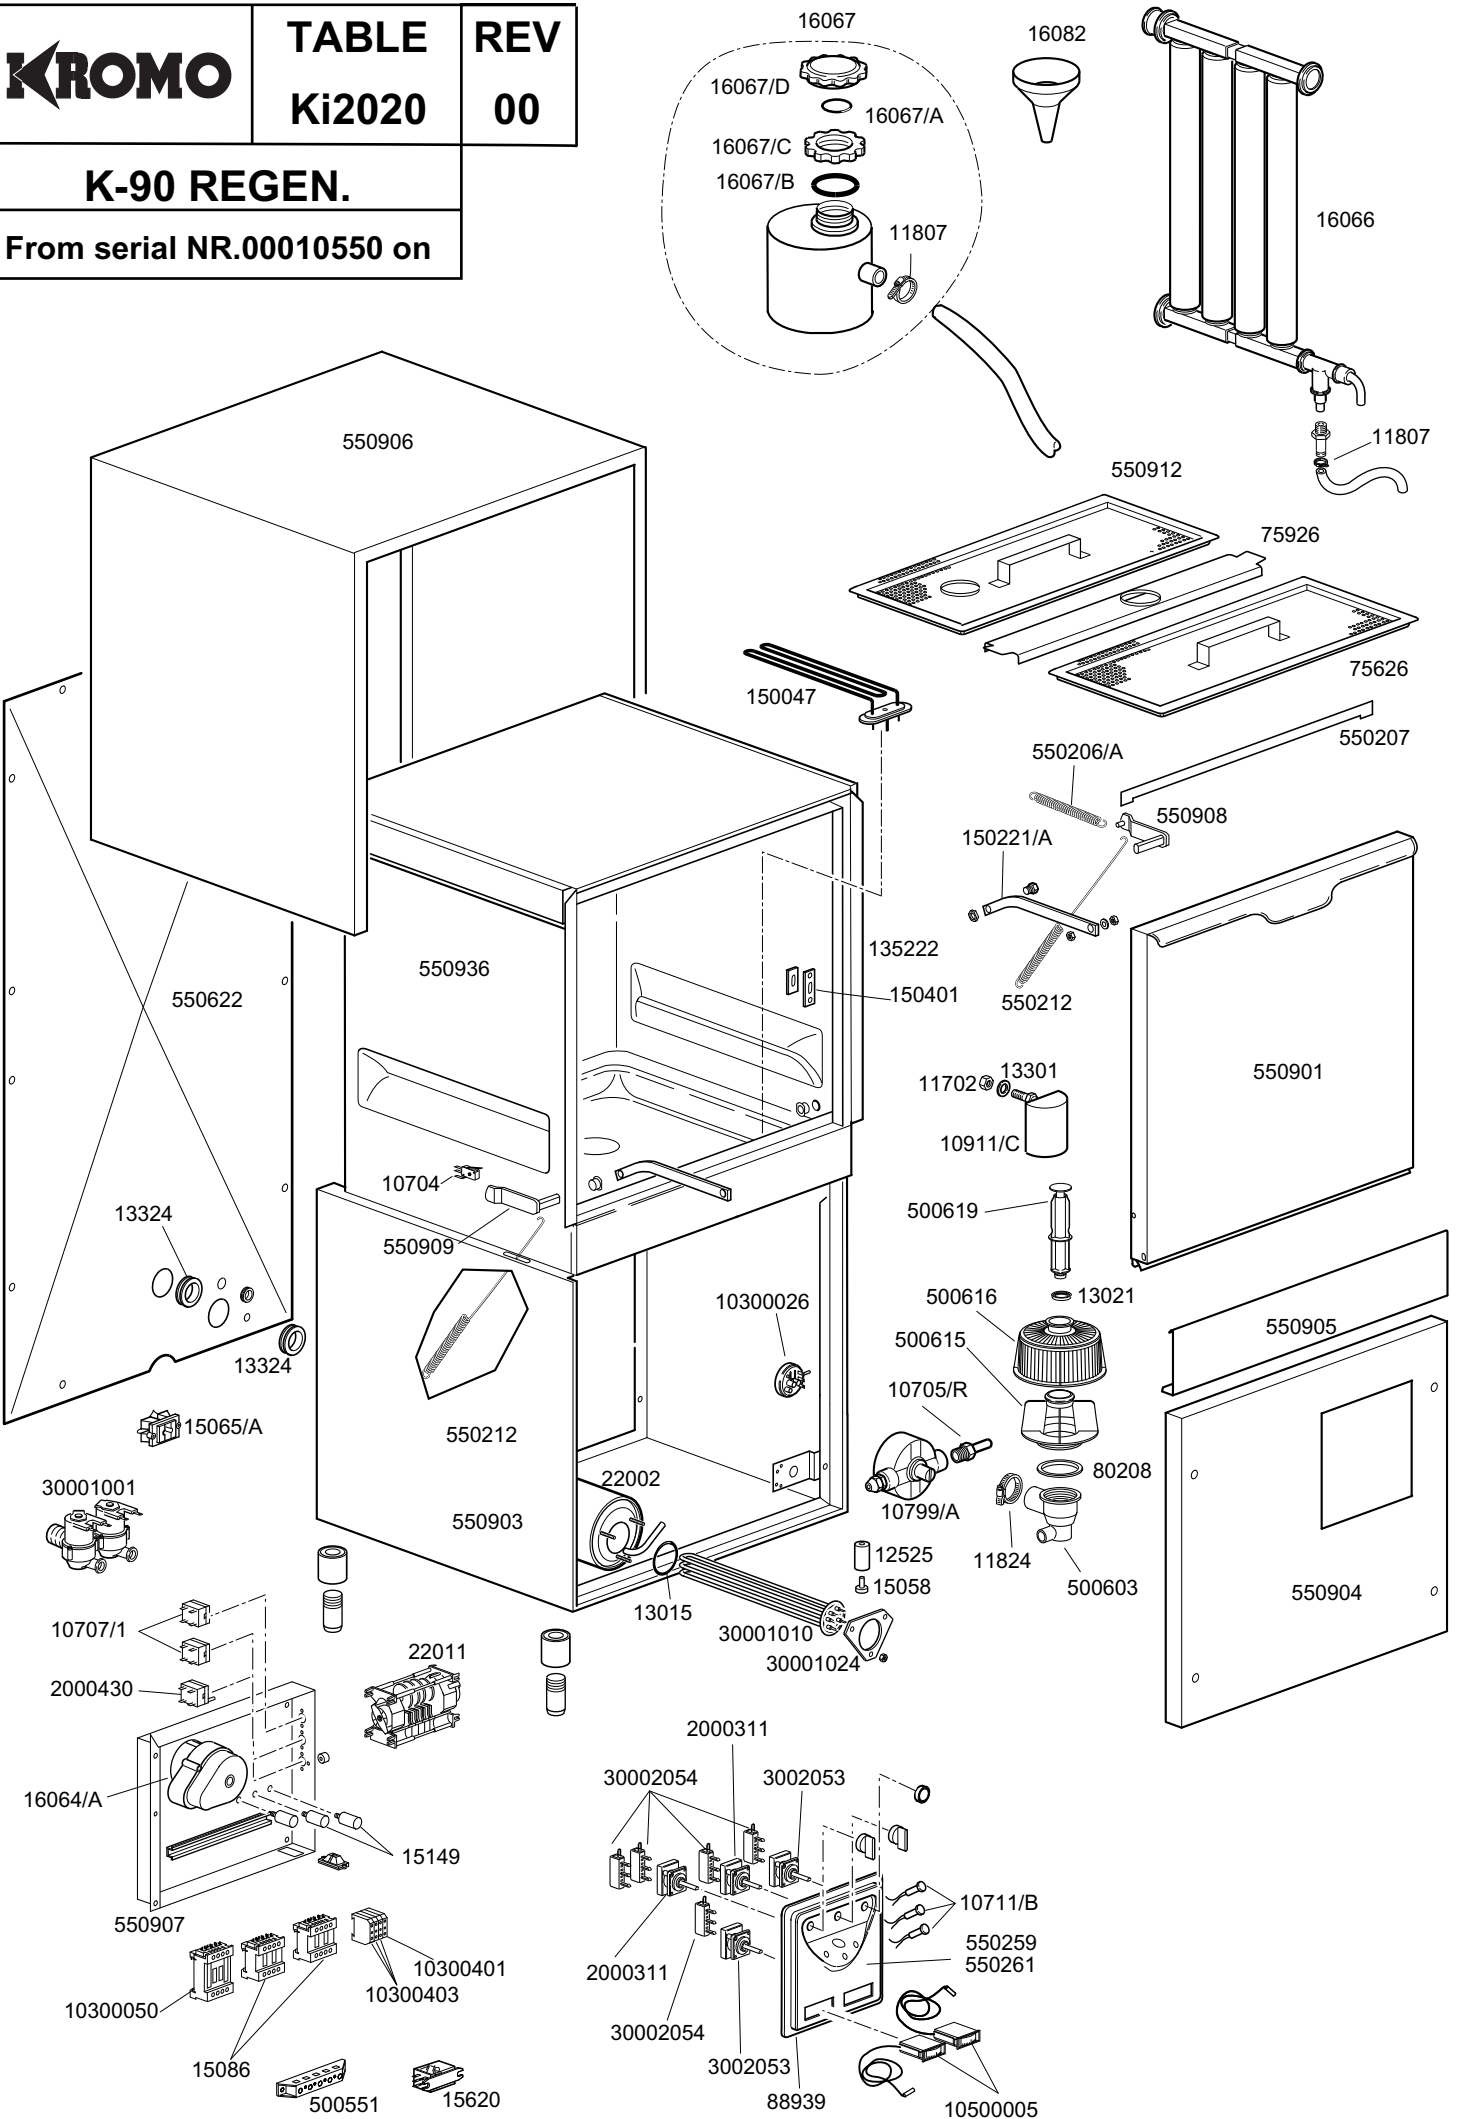

KROMO

**TABLE
Ki2020**

**REV
00**

K-90 REGEN.

From serial NR.00010550 on