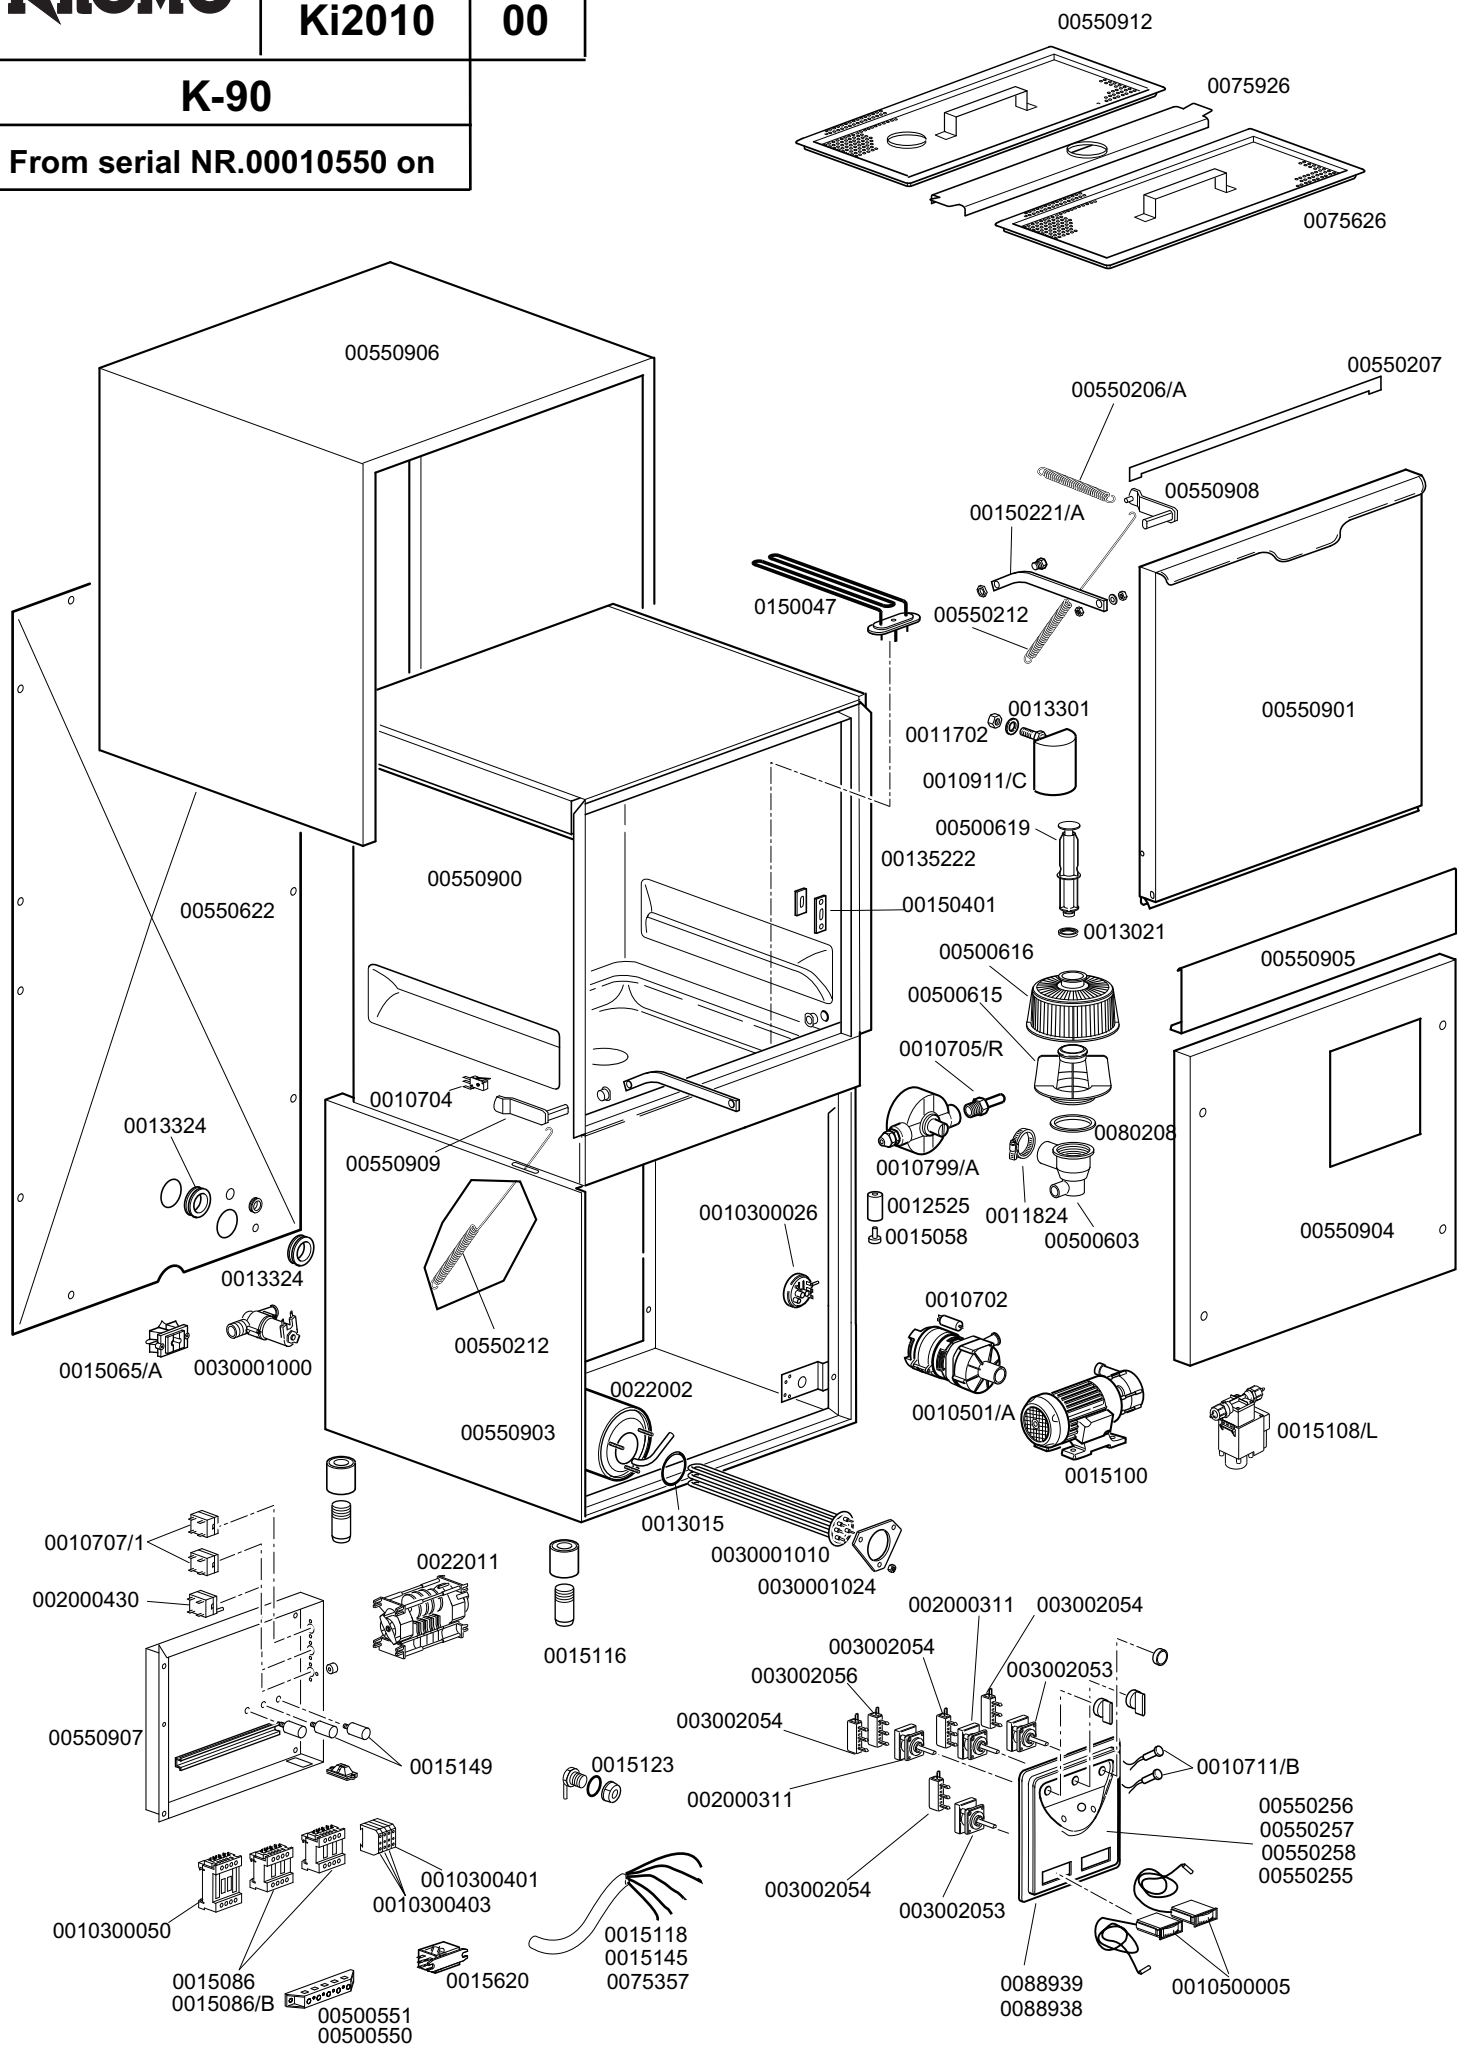

KROMO

**TABLE
Ki2010**

**REV
00**

K-90

From serial NR.00010550 on

DISH WASHER K-90

TABLE Ki2010

CODE	DESCRIPTION	CODE	DESCRIPTION
0010702	5 Microfaad condenser	003002054	1NO contact
0010704	16A door safety microswitch	003002053	31B3 green push button
0011702	M8 stainless steel nut	003002056	1NC contact
0011824	50-70 stainless steel clamp	0010300026	76-38 pressostat
0012525	Counter weight for small filter	0010300050	25A/12A 4NA remote control switch
0013015	OR heating element gasket	0010300401	6mmq yellow-green clamp
0013021	DEM 40 gasket	0010300403	6mmq clamp
0013301	14x8x1,5 gasket	0010500005	Thermometer horizontal
0013324	46X50 d. rubber cable pass	0030001000	Single solenoid valve
0015058	Small shining product suction filter	0030001010	6KW boiler heating element
0015086	230V 50/60HZ remote control switch	0030001024	Flange for heating element
0015100	0.5 HP 220/240V booster pump	0010501/A	Pump
0015116	Complet 2" P.130 small foot	0010705/R	8d. pipe fitting
0015118	5x2.5x2500 cable	0010707/1	0-90° TR2 thermosta t
0015123	Detergent elbow injector	0010711/B	Green pilot lamp
0015145	4x4x2500 cable	0010799/A	Shinin product dosing device
0015149	Low noise filter F3	0010911/C	Air trap
0015620	Bi-polar relay	00150221/A	Bend hinge door
0022002	Complete boiler	0015065/A	Cable fastener with screw
0022011	Timer 2-4'	0015086/B	240V 50HZ remote control switch
0075357	3x6 flame-retardant cable	00550206/A	Short rear spring
0075626	Filter	0015108/L	Lang dosing device
0075926	Axis filter holder	0015148	Stainless steel nozzle
0080208	95x75x3 gasket		
0088938	Inox control panel		
0088939	Inox control panel dep.		
00135222	Door stop		
00150047	2700W heating element		
00150401	Guide for bent rod		
00500550	3 poles FV110 red terminal board		
00500551	6 poles FV122 terminal board		
00500603	Drain well with screw thread		
00500615	Ferrule with filter		
00500616	Filter for suction		
00500619	Overflow device		
00550212	Wire traction spring		
00550207	Door gasket		
00550250	Control panel		
00550251	Control panel GS 100 96		
00550255	Grille for inox control panel		
00550256	Grille for inox control panel -neutral		
00550257	Grille for inox control panel P.S.		
00550258	Neutral grille for inox control panel P.S.		
00550622	Rear panel		
00550900	Stainless steel body		
00550901	Complete door		
00550903	Stainless steel base		
00550904	Stainless steel lower door		
00550905	Cover basin riser		
00550906	Stainless steel external shell		
00550907	Component support		
00550908	Right hinge		
00550909	Left hinge		
00550912	Filter with hole		
002000311	0-1 time selector		
002000430	Conveyor safety thermostat		