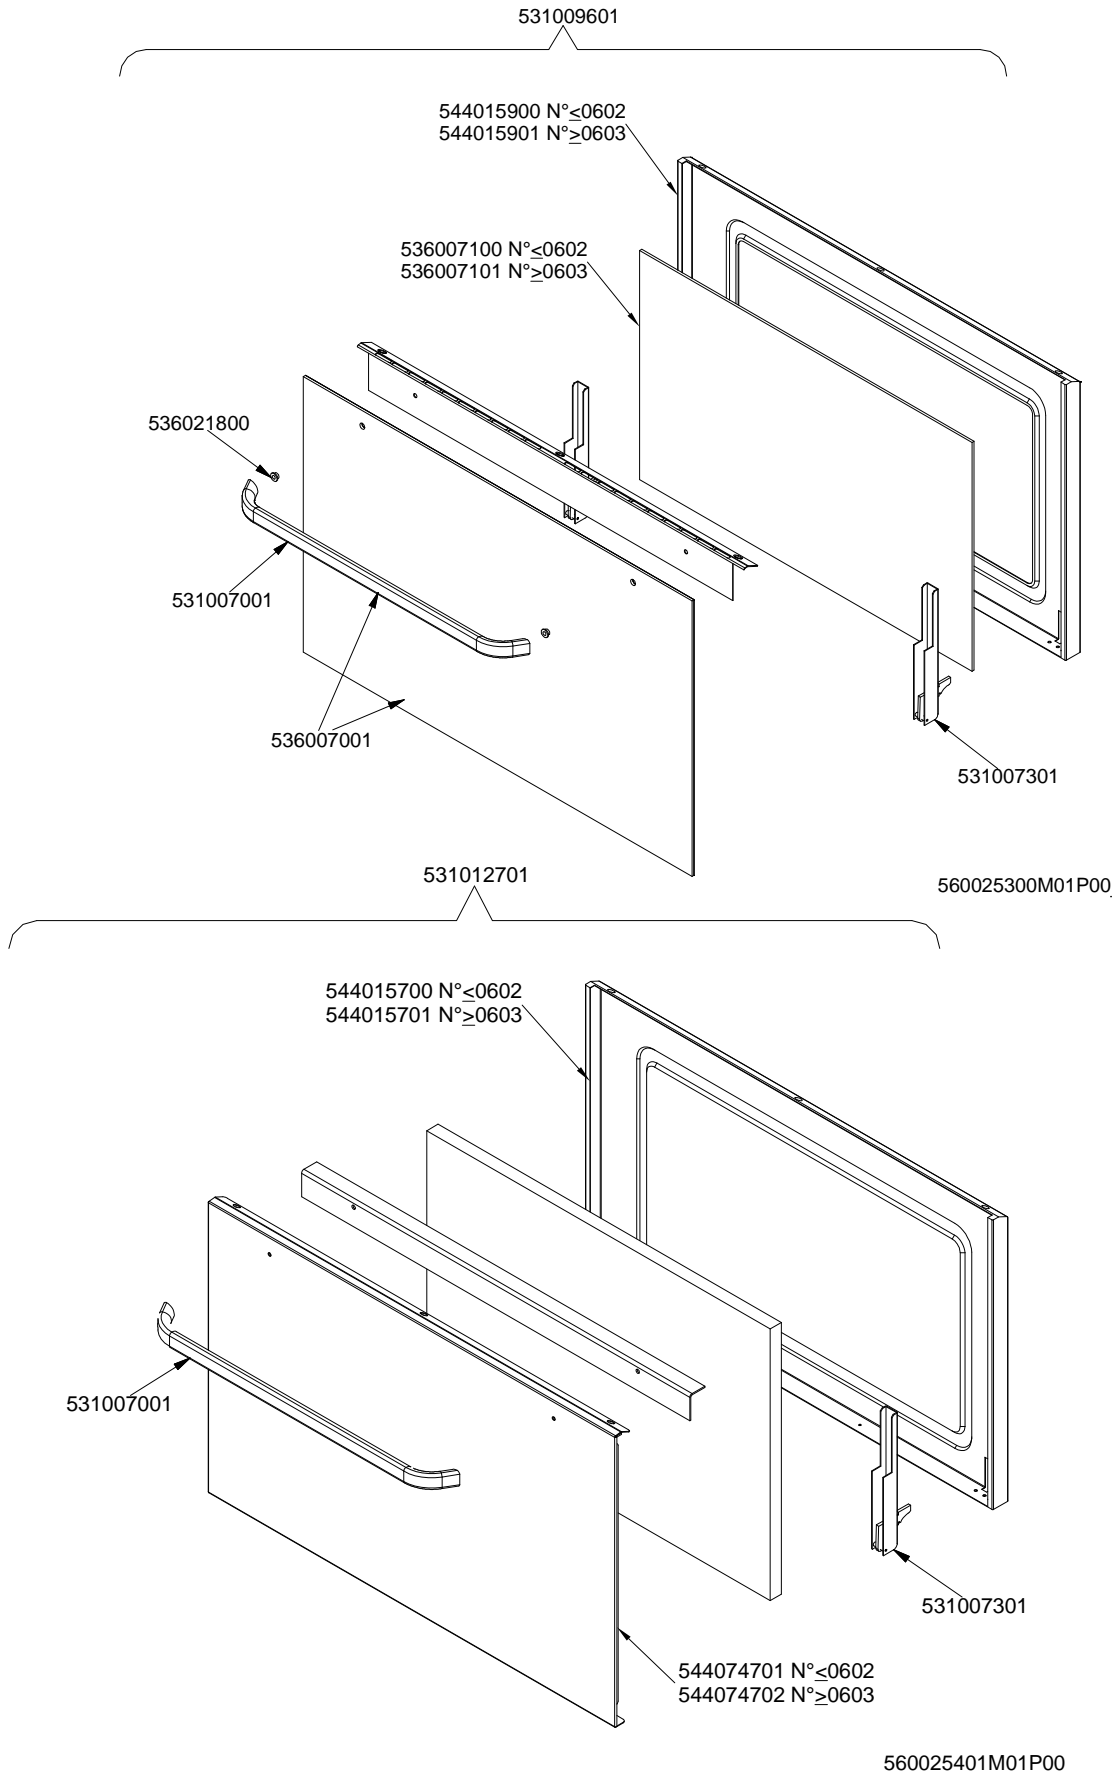

560003701M00P00

MAGIC SNACK 60

CUCINE / RANGES / HERDE / CUISINIÈRES / N° ≥ 0310

FORNO / OVEN / BACKOFEN / FOUR / CF-8 10 10/6

PORTE / DOORS / TÜREN / PORTES ≤ 0705

PC-E

Page	Pos	Code	Description
001		537002200	ELECTRICAL PLATE D.180 W1500 V230
001		537002100	ELECTRICAL PLATE D.145 W1000 V230
001		537002300	ELECTRICAL PLATE D.220 W2000 V230
001		541027000	NEUTRAL SPACER 1000
001		544043601	UPPER PLATE CF-10E
001		544216401	UPPER PLATE CF-10E/A (NEW MOD.)
001		544083101	CONTROL PANEL FOR RANGE CFM-10ET
001		544044102	CONTROL PANEL CF-10E
001		544044301	SIDE NEW CF-10
001		531008100	ADJUSTABLE LEG H9 CHROME
002		537001600	THERMOSTAT 50-320°C SINGLEPHASE
002		537005700	OVEN COMMUTATOR CF-8/10 EL.
002		539023900	SIGN PLATE FOR OVEN TEMPERATURE
002		536013800	KNOB D.70 BLACK 6*5 WITH SPRING
002		539023100	ADHESIVE GRADUATED DISC FOR MAXI OV
002		533037600	LOCK SPRING FOR BULB
002		537014100	WHITE WARNING LIGHT 250V
002		537014200	GREEN WARNING LIGHT 250V
002		537006200	UPPER OVEN HEATING EL.1000+2000W
002		534009100	GRILL PROTECTION CF-8/10
002		534009101	
002		536011300	OVEN GASKET CF-8/10
002		537005400	OVEN BULB 15W 300°C
002		537007900	OVEN BULB-SOCKET
002		531012401	OVEN DOOR WHEEL HOLDER F.CF-8/10
002		531013600	SIDE GRID FOR MAXI/VENTILATED OVEN
002		531006700	OVEN GRID FOR CF-8/10
002		534002200	OVEN DRIPPING-PAN CF-8/10
002		537006300	LOWER OVEN HEATING EL.W1750 230CF8/
003		531009601	COMPLETE GLASS OVEN DOOR
003		544015900	INNER GLASSDOOR OF MAXI OVEN
003		544015901	INNER-DOOR FOR MAXI OVEN *GLASS*
003		536007100	INTERNAL GLASS OVEN DOOR CF-8/10
003		536007101	
003		536021800	DOOR HANDLE SPACER FOR MAXI OVEN
003		531007001	OVEN GLASS DOOR HANDLE CF-8/10
003		536007001	EXTERNAL GLASS OVEN DOOR CF8/10
003		531007301	DOOR HINGE FOR MAXI OVEN CF-8/10
003		531012701	STAINLESS STEEL OVEN DOOR 60/65LINE
003		544015700	INNER DOOR OF MAXI OVEN
003		544015701	INNER-DOOR FOR MAXI OVEN
003		544074701	S/S MAXI OVEN DOOR PANEL
003		544074702	
004		537000300	COMMUTATOR 7 POSITIONS S.49 16A
004		536002100	KNOB 7 POSITIONS SNACK
004		537014100	WHITE WARNING LIGHT 250V