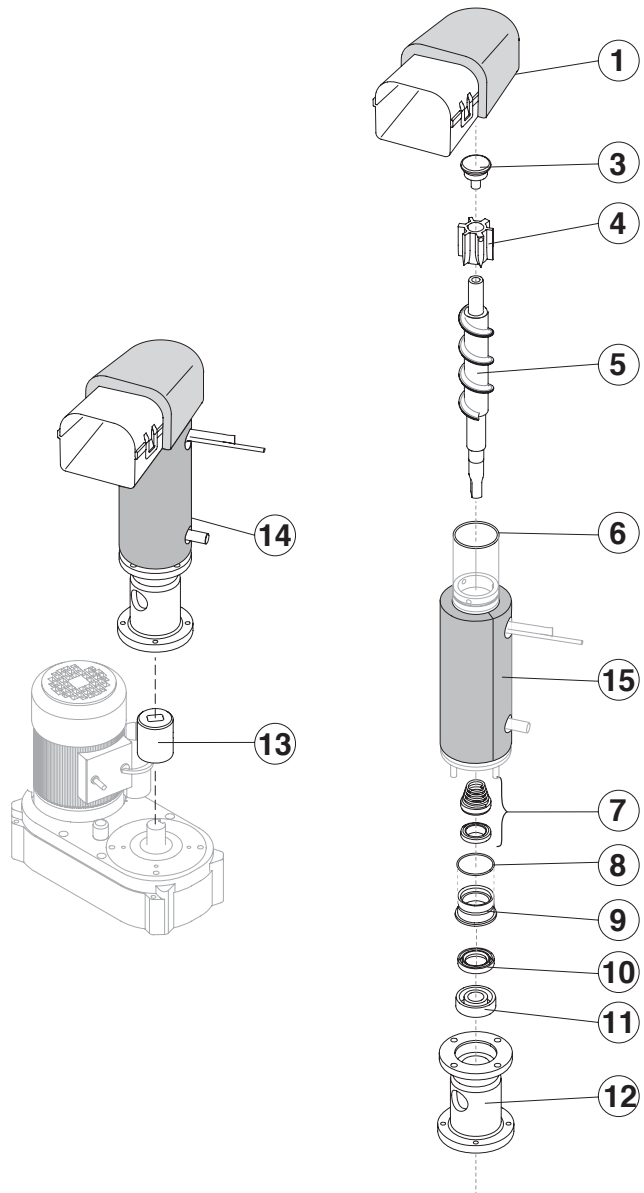

LIST OF THE EXPLODED VIEWS

SHELL ASSY

COOLING SYSTEM

EVAPORATOR

HYDRAULIC CIRCUIT

ELECTRIC PARTS

Rev. 2 - 20/01/2015

Ref.	Spare Description	Code
1	Foamed Cabinet Assy	See Table
2	Cover for Ice Exhaust	221386
3	Top Assembly	C22690
4	Rear Panel Assembly	C21201
5	Rear Grid	D12085
6	Adjustable Stainless Steel Foot	20613
7*	Filtering Panel	18106
8	Frame + Grid & Filter	C10205
9	Front Grid Panel	C221130
10	Base Plate	21284
11	Bulbe-holder Pipe	20522
12	Door Assy	C10275

Ref. 1 - Foamed Cabinet Assy

Condensation	Code
Air	C11166A
Water	C11166W

Common Parts

Ref.	Spare Description	Code
3*	Molecular Drier	14009
5*	Vacuum-Charge Valve Plug	14006
6*	Vacuum-Charge Valve Device	14005
7	Vacuum-Charge Valve Body	14007
8	Compressor	23832

Ref.	Spare Description (Current version)	Code
1	Ice Exhaust with insulatig cap	C10648
3	Ice Breaker	20915
4	Extruder with bearings assembly	C201001
5	Auger	201000
6	OR Gasket 4325	20987
7	Ceramic Seal	20937
8	OR Gasket 3162 mat. NBR70	20429
9	Reduction Ring	20785
10	Seal Ring	20985
11	Bearing	20917
12	Flange	20916
13	Joint	D20630
14	Evaporator Assy	C11174
15	Insulating Cap	18205

Common Parts

Ref.	Spare Description	Code
1	Water Outlet Nipple	10472
2	Silicone Gasket	13006
4*	Double Switch Basin Assembly	C10709
5	Semirigid Polyethylene Gasket	13007
6	Bin Discharge Nut	10096
8	Microswitch	23055