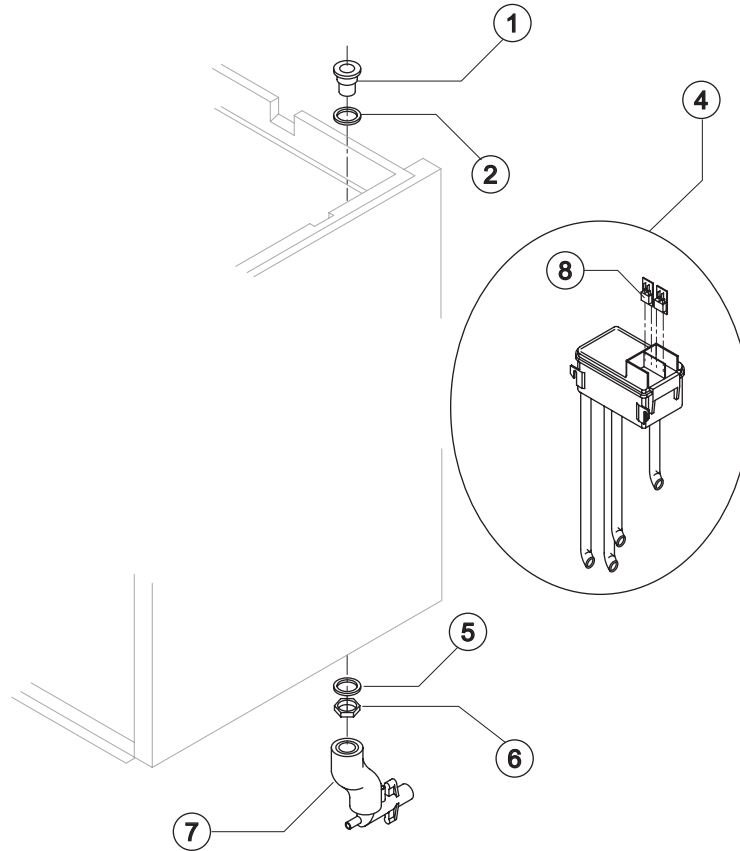

LIST OF THE EXPLODED VIEWS

SHELL ASSY

COOLING SYSTEM

EVAPORATOR

HYDRAULIC CIRCUIT

ELECTRIC PARTS

Rev. 2 - 20/01/2015

Ref.	Spare Description	Code
1	Foamed Cabinet Assy	See Table
2	Cover for Ice Exhaust	221386
3	Top Assembly	C22690
4	Rear Panel Assembly	C21201
5	Rear Grid	D12085
6	Adjustable Stainless Steel Foot	20613
7*	Filtering Panel	18106
8	Frame + Grid & Filter	C10205
9	Front Grid Panel	C221130
10	Base Plate	21284
11	Bulbe-holder Pipe	20522
12	Door Assy	C10275

Parts for Air-Cooled Version Only

Ref.	Spare Description	Code
1	Sucking Fan	20962
4	Air Condenser	20558

Parts for Water-Cooled Version Only

Ref.	Spare Description	Code
1	Sucking Fan	10213
2	Water Condenser	14014

Ref.	Spare Description (Current version)	Code
1	Ice Exhaust with insulatig cap	C10648
3	Ice Breaker	20915
4	Extruder with bearings assembly	C201001
5	Auger	201000
6	OR Gasket 4325	20987
7	Ceramic Seal	20937
8	OR Gasket 3162 mat. NBR70	20429
9	Reduction Ring	20785
10	Seal Ring	20985
11	Bearing	20917
12	Flange	20916
13	Joint	D20630
14	Evaporator Assy	C11174
15	Insulating Cap	18205

Common Parts

Ref.	Spare Description	Code
1	Water Outlet Nipple	10472
2	Silicone Gasket	13006
4*	Double Switch Basin Assembly	C10709
5	Semirigid Polyethylene Gasket	13007
6	Bin Discharge Nut	10096
8	Microswitch	23055