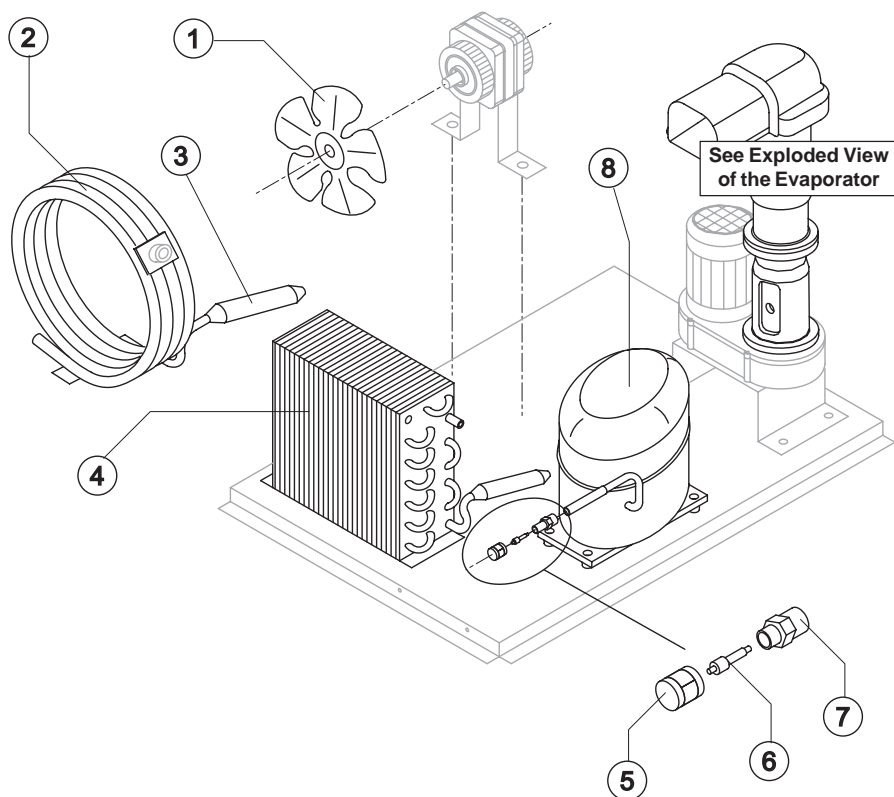

Nuggeteisbereiter, 140 kg/24 h, 40 kg Eisvorratsbehälter

Artikel-Nr.
711046 (TB1404W)

Explosionszeichnung / Ersatzteile

Bitte bei Ersatzteilbestellung immer Artikelnummer und
Seriennummer mit angeben!

TB 1404

LIST OF THE EXPLODED VIEWS

SHELL ASSY

COOLING SYSTEM

EVAPORATOR

HYDRAULIC CIRCUIT

ELECTRIC PARTS

Rev. 2 - 20/01/2015

Ref.	Spare Description	Code
1	Foamed Cabinet Assy	See Table
2	Cover for Ice Exhaust	221386
3	Top Assembly	C22690
4	Rear Panel Assembly	C21201
5	Rear Grid	D12085
6	Adjustable Stainless Steel Foot	20613
7*	Filtering Panel	18106
8	Frame + Grid & Filter	C10205
9	Front Grid Panel	C221130
10	Base Plate	21284
11	Bulbe-holder Pipe	20522
12	Door Assy	C10275

Ref. 1 - Foamed Cabinet Assy

Condensation	Code
Air	C11166A
Water	C11166W

Common Parts

Ref.	Spare Description	Code
3*	Molecular Drier	14009
5*	Vacuum-Charge Valve Plug	14006
6*	Vacuum-Charge Valve Device	14005
7	Vacuum-Charge Valve Body	14007
8	Compressor	23832