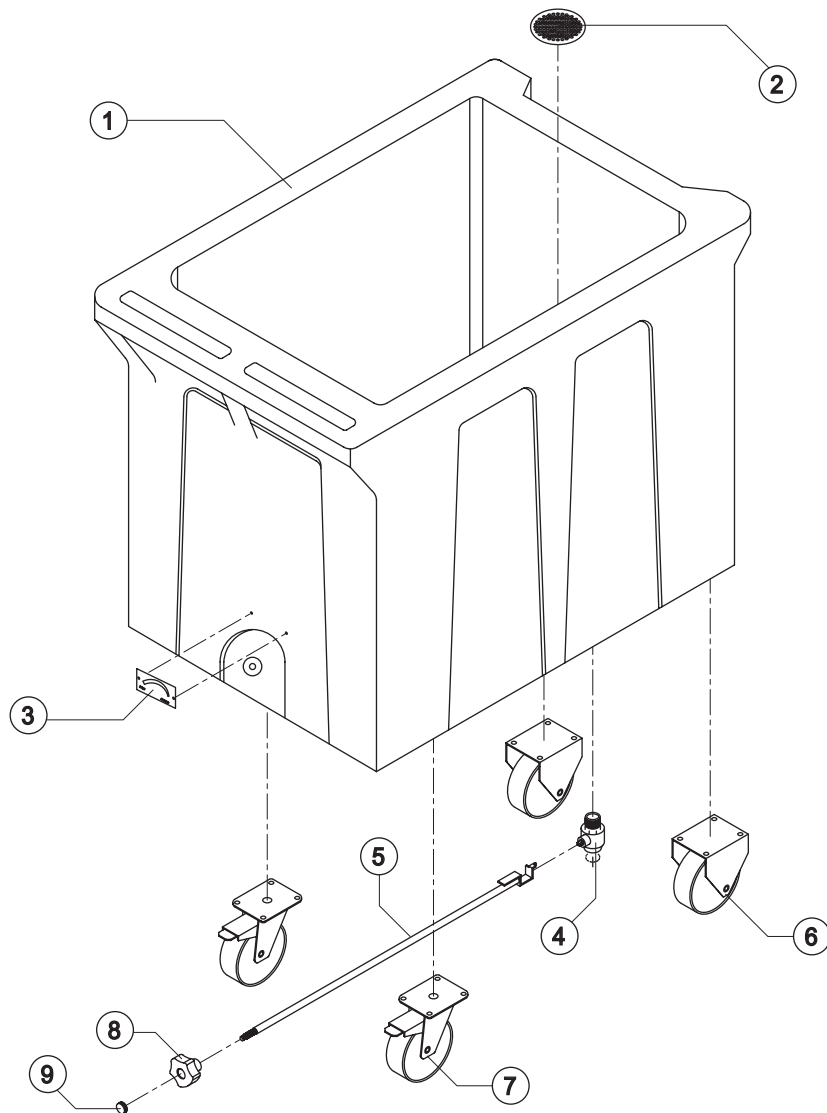

Roller Bin

Common Parts

Ref.	Spare Description	Code
1	Insulated Bin	C11111
2	Filter	22746
3	Plate (open-closed)	24483
4	Ball Valve	20603
5	Drain-Cock Rod	C20584
6	Wheel with Stainless Steel Fixed Support	20618
7	Braking Wheel with Stainless Steel Rotary Support	20619
8	Hand Grip	10374
9	Plug	10375