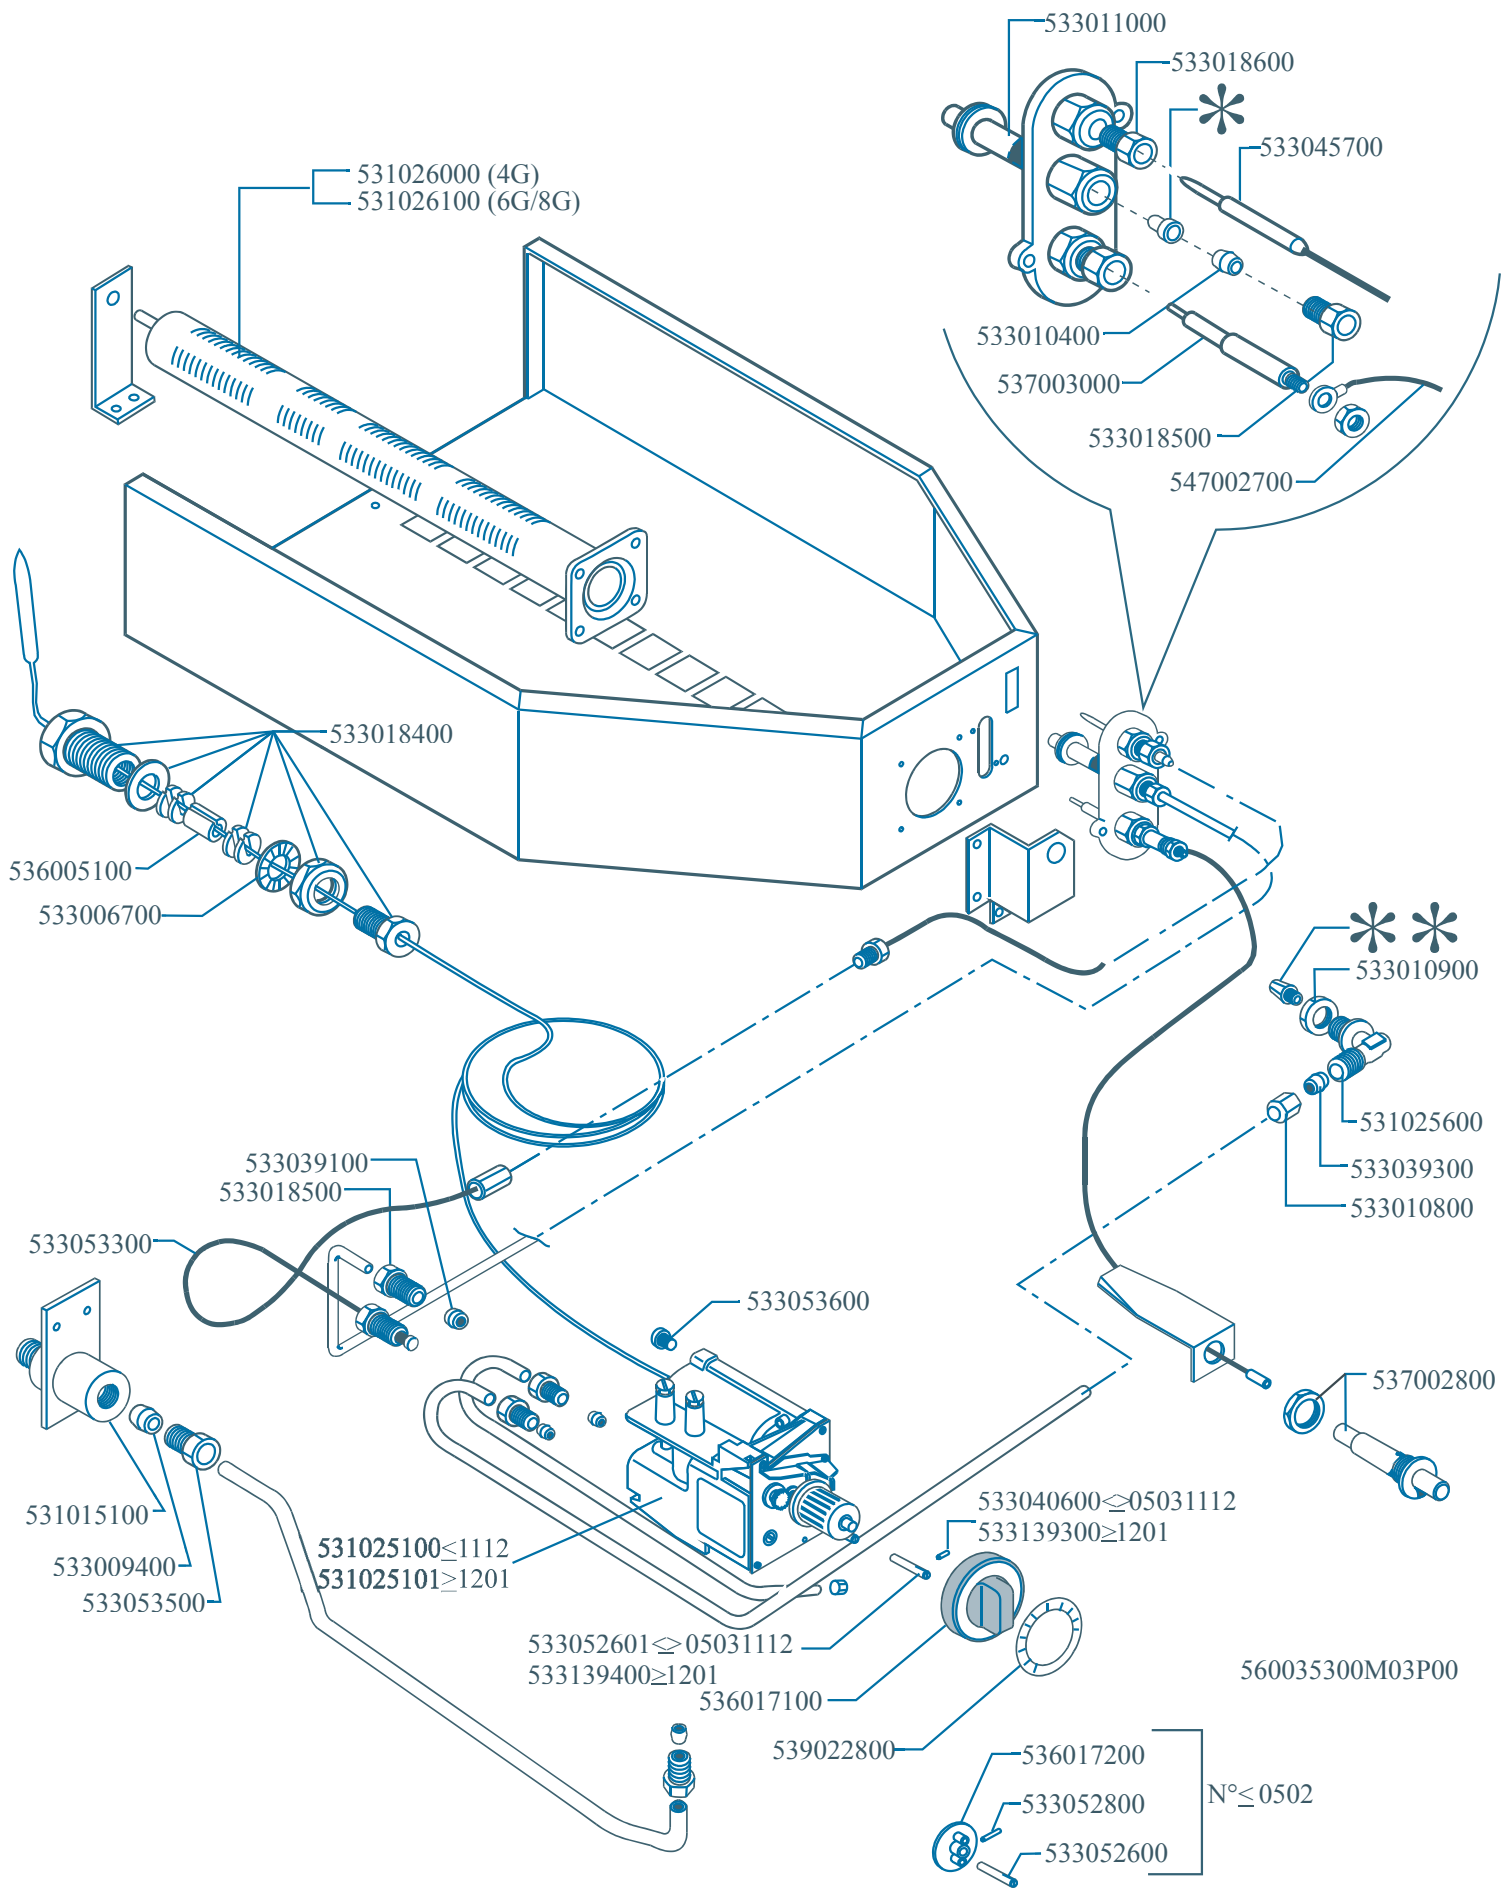

Page	Pos	Code	Description
001		531020300	FLUE GRID 400"S65"
001		544263500	RIGHT SIDE S.65
001		531000100	DRAIN COCK 3/4"
001		541072900	PERFORATED SPACER 8
001		541008100	DRAIN FILTER TANK CP 700LINE
001		541063100	TANK DRAIN FILTER BS-4EM/CPM
001		541079500	UPPER PLATE BM-8G
001		533027200	HANDLE FOR DRAIN COCK 3/4"G FG
001		533010100	3/4 D. 18 PIPE UNION
001		544263600	LEFT SIDE S.65
001		533010200	BICONE 18S
001		533010300	ADJUSTABLE FOOT M10*20 D.23
001		539018900	INDEX FOR KNOB W/RED SIGN
001		536000300	FIXED GRIP D.15*25*M6
001		544112100	COCK FIXING BRACKET FG-10
001		533067600	PIN FOR GRADUATED COCK BUSHING
001		533016400	COCK BUSHING
001		544293400	CONTROL PANEL BM-8G
001		544120300	DRAIN PIPE 22 FOR COCK 3/4"G
002		533011000	PILOT BURNER 3 FLAMES 320
002		533018600	PLUG FITTING
002		533045700	THERMOCOUPLE M9*1 500
002		533010400	BICONE D.6
002		537003000	PLUG M4 - LONG ELECTRODE
002		533018500	FITTING FOR BICONE D.6 M10*1
002		547002700	HIGH-VOLTAGE CABLE L=500
002		533010900	NUT M14*1 H.4
002		531025600	ELBOW 90° NOZZLE-HOLDER §10 PIPE
002		533039300	BICONE §10
002		533010800	TUBE NUT D.10 M16*1,5
002		533018400	THREADED FITTING
002		536005100	GRAPHITE §07,4 GASKET
002		533006700	NOTCHED WASHER D.14
002		533039100	BICONE §6
002		533053300	THERMOCOUPLE EXTENSION M9*1
002		533053600	EUROSIT VALVE PLUG
002		537002800	PIEZOELECTRIC IGNITION M18 WITH NUT
002		533139300	BURNISH HEADLESS SCREW M05*05 PCEI
002		531015100	FITTING 1/2"G - 3/8" G
002		533009400	BICONE 10S
002		533053500	FLARED FITTING FOR BICONE 3/8G
002		531025101	EUROSIT VALVE BM 30-100°C
002		533139400	LONG PIVOT FOR BRASS KNOB
002		536017100	BLACK KNOB §70 PIN §8*6,5
002		539022800	ADHESIVE GRADUATED DISC FOR KNOB
002		536017200	MATCHER REMOTE CONTROL EUROSIT
002		533052800	ELASTIC PEG §2,5*26
002		533052600	PIN FOR KNOB 65LINE
002		533020200	PILOT JETS 0160 FOR LPG §30
002		533020400	NOZZLE 0160 (NATURAL GAS) 51
002		533032601	NOZZLE §85 CH12X30,0