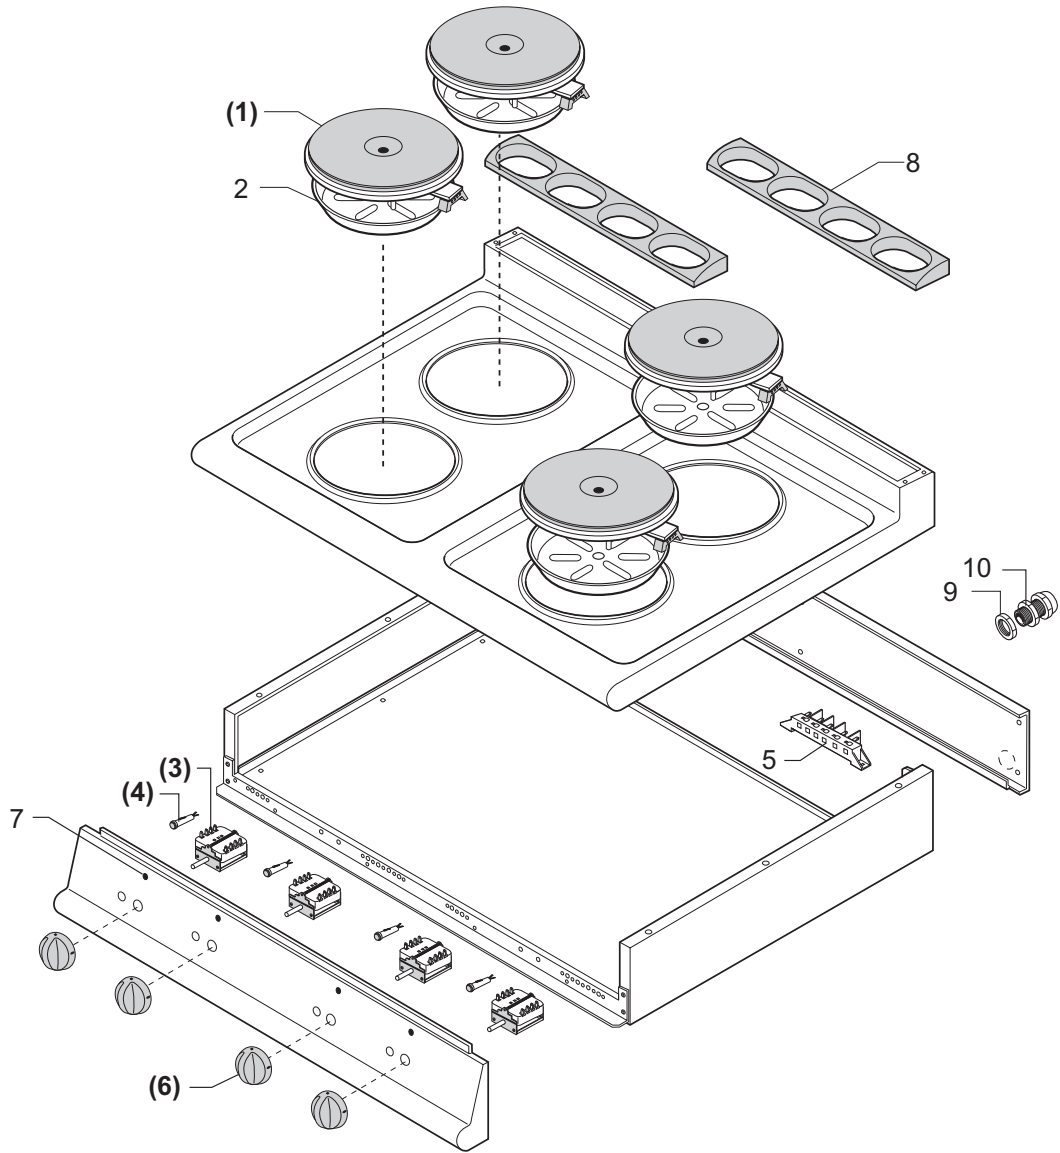

For Example: You need the component's code-number of a gasrange with burners 1/1M.

- 1) Find the appliance's model and serial number on the rating plate.
(The rating plates are positioned in the internal side of the control panel).
- 2) Search for the belonging family in the index (BCPxxx-(0B)) . (f.ex. Gasrange with burners - top 1/1M).
- 3) After you have found the corresponding table you verify if the appliance's serial number is subsequent to that one indicated in the table.
- 4) You locate the desired spare part in the drawing on the left, and find the corresponding position in the table on the right.
- 5) Hence you obtain the codenumber and the description of the spare part you need.

LEGEND:

| Position on the EXPLODED VIEW | | | X => Recommended spare part | | | |
|-------------------------------|-----------|------------------------------|-----------------------------|------|---------------------|--|
| Article's codenr. | | Technical description | Quantity x each model | | Series | |
| | | | | | 1/2M => L=40 cm. | |
| | | | | | 1/1M => L=80 cm. | |
| | | | | | 1+1/2M => L=120 cm. | |
| Pos | Codice | Descrizione | 700 | 1/1M | | |
| 1 | 822410081 | Medium burner head (Dm.102) | | 1 | | |
| 2 | 822410051 | Medium venturi duct (Dm.102) | | 1 | | |
| 14 | 826920140 | Pilot burner | x | 2 | | |

(.....) RICAMBIO CONSIGLIATO
 (.....) SUGGESTED SPARE-PARTS

PIASTRE ELETTRICHE TOP (Serie 700 - 1/2M)
ELECTRIC PLATES TOP (Serie 700 - 1/2M)

Tav. Rif. BCP0070-(50)

RIF. Da matricola n°
 REF. From serial n°

Rev.00 del 16/06/1997

cine p

(.....) RICAMBIO CONSIGLIATO
(.....) SUGGESTED SPARE-PARTS

PIASTRE ELETTRICHE TOP (Serie 700 - 1/1M)
ELECTRIC PLATES TOP (Serie 700 - 1/1M)

Tav. Rif. BCP0070-(52)

RIF. REF. Da matricola n°
From serial n°