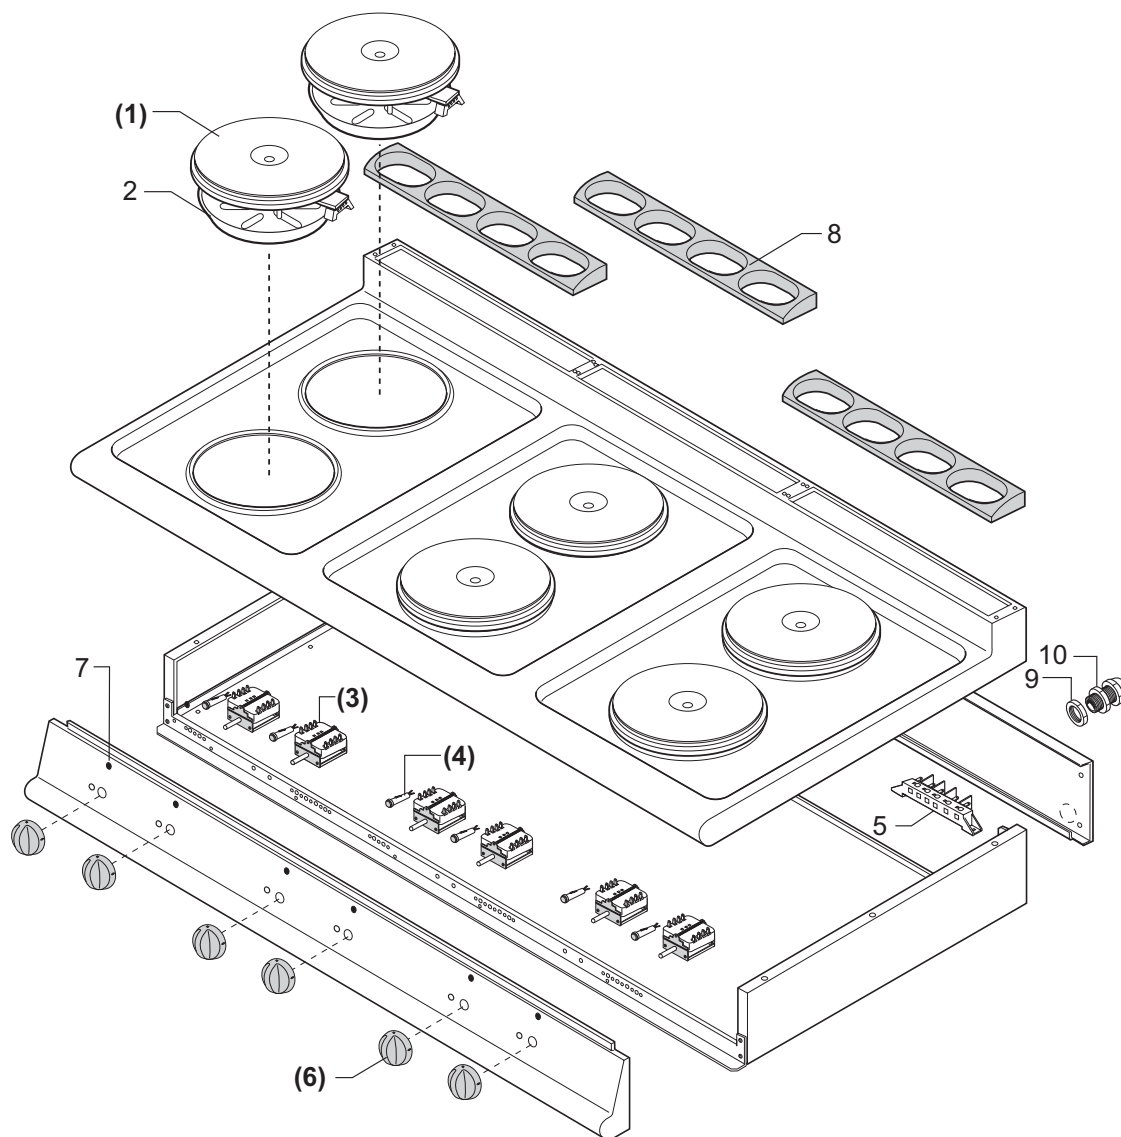

For Example: You need the component's code-number of a gasrange with burners 1/1M.

- 1) Find the appliance's model and serial number on the rating plate.
(The rating plates are positioned in the internal side of the control panel).
- 2) Search for the belonging family in the index (BCPxxx-(0B)) . (f.ex. Gasrange with burners - top 1/1M).
- 3) After you have found the corresponding table you verify if the appliance's serial number is subsequent to that one indicated in the table.
- 4) You locate the desired spare part in the drawing on the left, and find the corresponding position in the table on the right.
- 5) Hence you obtain the codenumber and the description of the spare part you need.

(.....) RICAMBIO CONSIGLIATO
 (.....) SUGGESTED SPARE-PARTS

PIASTRE ELETTRICHE TOP (Serie 700 - 1/2M)
ELECTRIC PLATES TOP (Serie 700 - 1/2M)

Tav. Rif. BCP0070-(50)

RIF. Da matricola n°
 REF. From serial n°

Rev.00 del 16/06/1997

cine p

(.....) RICAMBIO CONSIGLIATO
(.....) SUGGESTED SPARE-PARTS

PIASTRE ELETTRICHE TOP (Serie 700 - 1/1M)
ELECTRIC PLATES TOP (Serie 700 - 1/1M)

Tav. Rif. BCP0070-(52)

RIF. REF. Da matricola n°
From serial n°

Rev.00 del 16/06/1997

Baron Cucine Professionali S.r.l.

RIPRODUZIONE, ANCHE PARZIALE, VIETATA

BCP0070-(51)

cine p

(.....) RICAMBIO CONSIGLIATO
 (.....) SUGGESTED SPARE-PARTS

PIASTRE ELETTRICHE TOP (Serie 700 - 1+1/2M)
ELECTRIC PLATES TOP (Serie 700 - 1+1/2M)