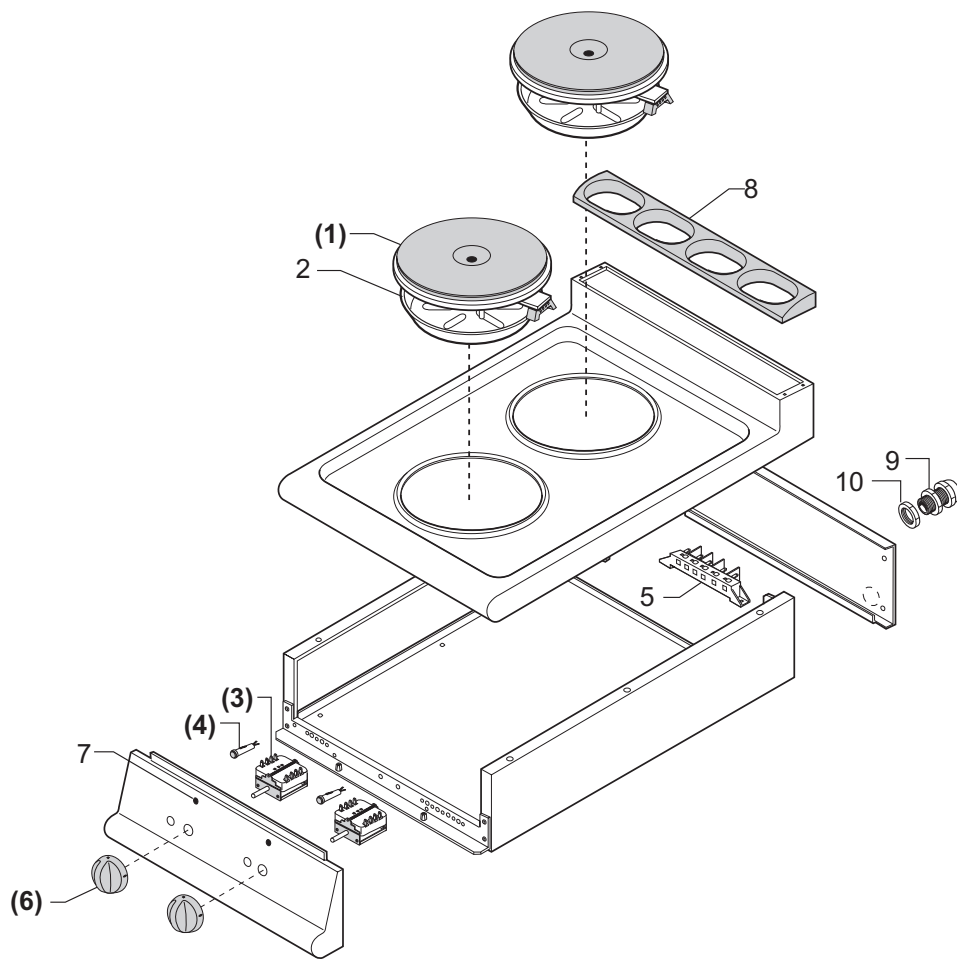

Introduction:

This catalog enables to recognize our appliances' main spare parts reading the single exploded views.

How to look up in our catalogue :

Hereunder we describe the correct method to look up in our catalogue, in order to locate the desired spare part in a quicker and more precise way.

For Example: You need the component's code-number of a gasrange with burners 1/1M.

- 1) Find the appliance's model and serial number on the rating plate.
(The rating plates are positioned in the internal side of the control panel).
- 2) Search for the belonging family in the index (BCPxxx-(0B)) . (f.ex. Gasrange with burners - top 1/1M).
- 3) After you have found the corresponding table you verify if the appliance's serial number is subsequent to that one indicated in the table.
- 4) You locate the desired spare part in the drawing on the left, and find the corresponding position in the table on the right.
- 5) Hence you obtain the codenumber and the description of the spare part you need.

LEGEND:

| Position on the EXPLODED VIEW | | | X => Recommended spare part | | | |
|-------------------------------|-----------|------------------------------|-----------------------------|------|---------------------|--|
| Article's codenr. | | Technical description | Quantity x each model | | Series | |
| | | | | | 1/2M => L=40 cm. | |
| | | | | | 1/1M => L=80 cm. | |
| | | | | | 1+1/2M => L=120 cm. | |
| Pos | Codice | Descrizione | 700 | 1/1M | | |
| 1 | 822410081 | Medium burner head (Dm.102) | | 1 | | |
| 2 | 822410051 | Medium venturi duct (Dm.102) | | 1 | | |
| 14 | 826920140 | Pilot burner | x | 2 | | |

(.....) RICAMBIO CONSIGLIATO
 (.....) SUGGESTED SPARE-PARTS

PIASTRE ELETTRICHE TOP (Serie 700 - 1/2M)
ELECTRIC PLATES TOP (Serie 700 - 1/2M)

Tav. Rif. BCP0070-(50)

RIF. Da matricola n°
 REF. From serial n°