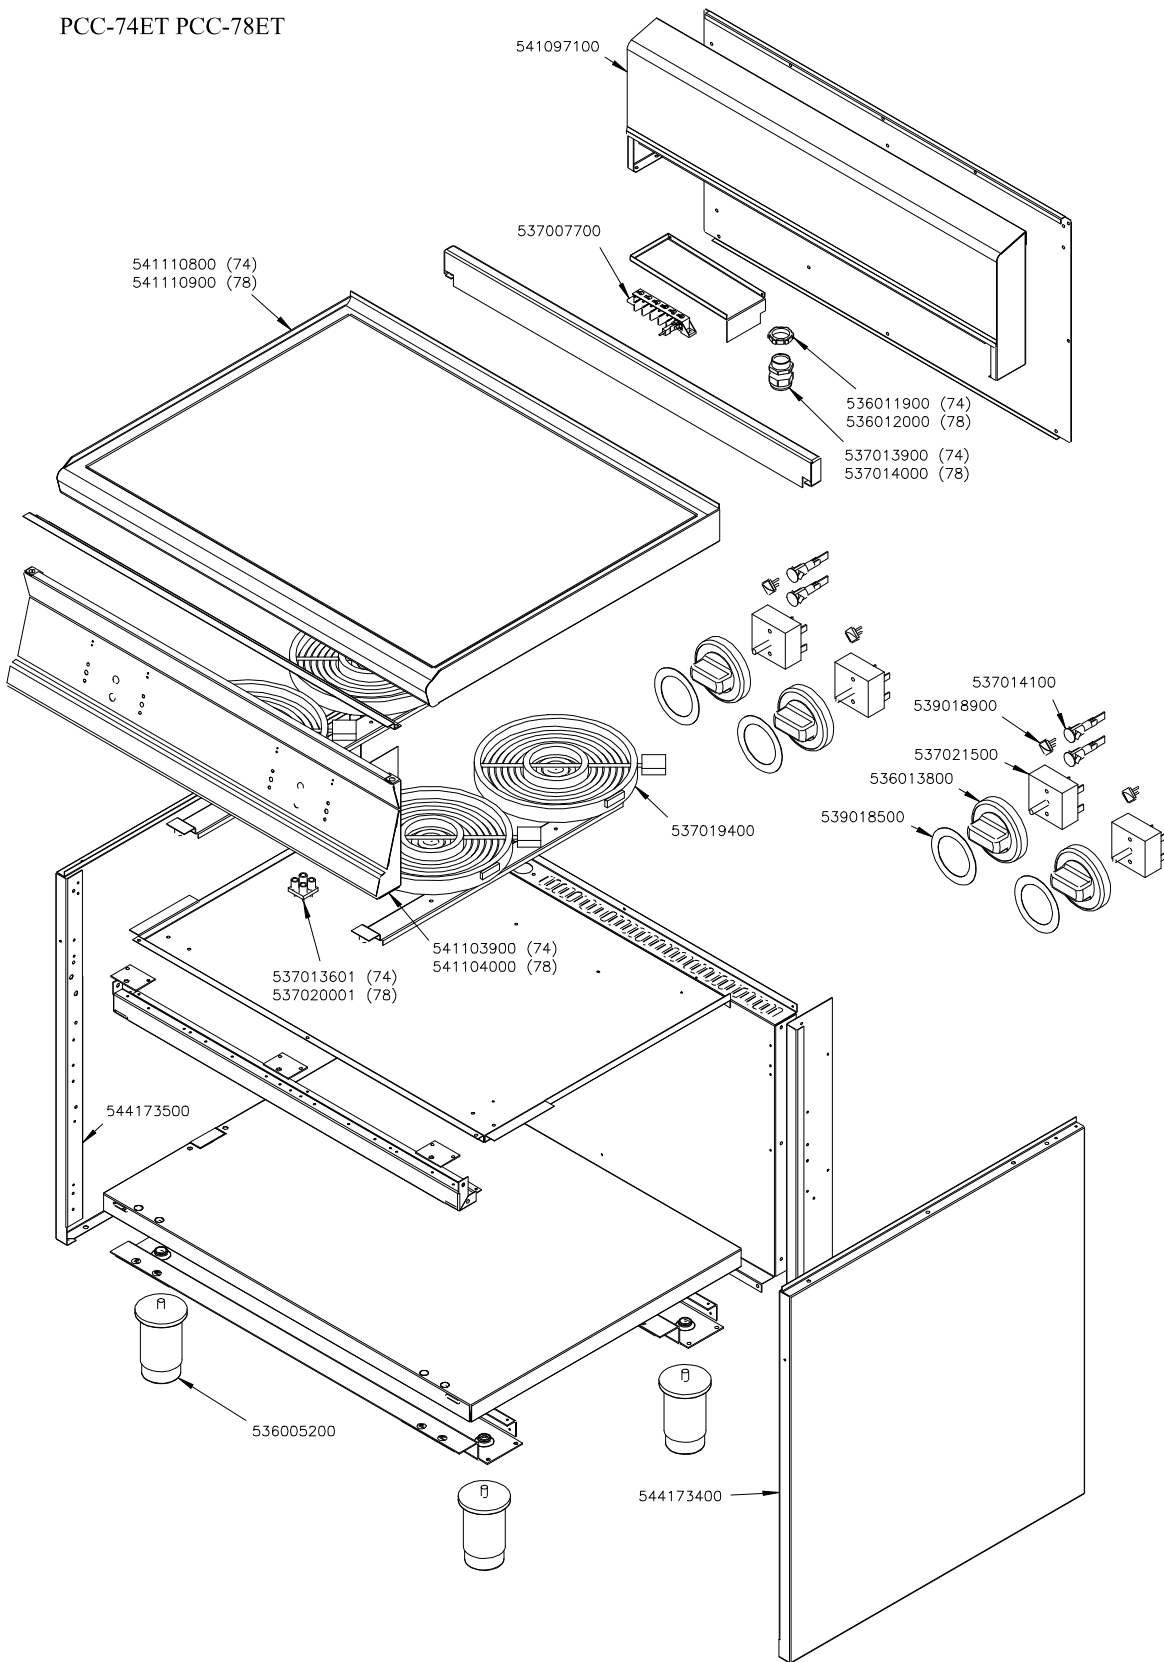

PCC-74ET PCC-78ET

Page	Pos	Code	Description
001		541097100	NEUTRAL SPACER 78
001		537007700	TERMINAL BLOCK THREEPHASE 40A
001		541110800	GLASS UPPER PLATE PCC-74E
001		536011900	HEXAGONAL LOCK NUT PG-16
001		537013900	CABLE SECURING CLAMP PG-16
001		537014100	WHITE WARNING LIGHT 250V
001		539018900	INDEX FOR KNOB
001		537021500	REGULATOR FOR EL.PLATE 2CIRC.230V
001		536013800	KNOB D.70 BLACK 6*5 WITH SPRING
001		539018500	ADHESIVE GRADUATED DISC FOR KNOB
001		537019400	EL. PLATE PCC D250 1000+1400W 230V
001		541103900	CONTROL PANEL PC-74E
001		537013601	REMAINING HEAT WARN.LIGHT W/CABLES
001		544173500	LEFT SIDE PANEL S.70
001		536005200	INOX LEG 2" 120-180 M10
001		544173400	RIGHT SIDE PANEL S.70