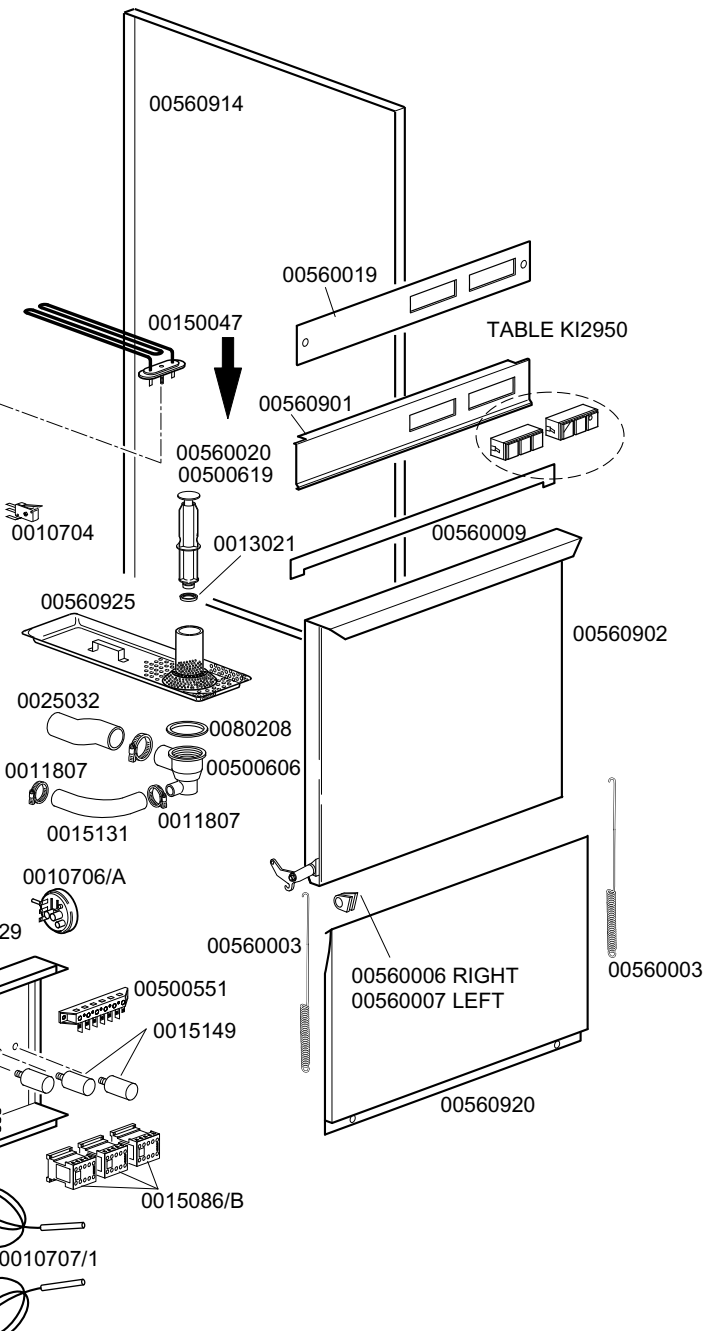

KROMO

**TABLE
KI2910**

**REV
02**

DISHWASHER K 60

0016067

DISHWASHER K 60

TABLE KI2910

CODE	DESCRIPTION	CODE	DESCRIPTION
0010703	Single solenoid valve	00560919	Back panel
0010704	Door microswitch	00560920	Under door panel
0010705/R	Fitting for pipe d.8	00560925	Surface filter
0010706/A	Manostat 55-30	0080208	95x75x3 gasket
0010707/1	Thermostat 0-90°TR2 without shaft		
0010799	3-Way rinser additive measurer		
0010911	Air tarp		
0011702	M8 stainless steel nut		
0011807	Stainless steel clamp 12-22		
0012013	3/8 rubber-holder		
0012525	Counterweight for small filter		
0013005	OR 151 gasket		
0013021	DEM 40 gasket		
0013301	14x8x1,5 gasket		
00150047	Tank resistance 2700W		
0015046	Boiler resistance 3000W		
0015057	Black M10x35 d.50 foot		
0015058	Suction filter		
0015065/A	Cable sheath		
0015086/B	Remote control switch 230V 50Hz		
0015089	Boiler resistance 4500W		
00150905	Boiler		
0015098	Double solenoid valve		
0015100/D	Booster pump		
0015101/A	Drain pump		
0015131	Tube rony-flex 30-450		
0015149	Interference suppressor filter F3		
0015550	Contact safety thermostat		
0015735	Complete stainless steel break tank		
0016037/D	Relay		
0016064/A	Timer 18 min. water conditioning		
0016066	Water softener 4 elements		
0016067	Salt container		
0016067/A	OR Gasket for salt container plug		
0016067/B	Salt container gasket		
0016067/C	Ring nut for salt container		
0016067/D	Salt container plug		
0016070	Check valve		
0016082	Funnel		
0025032	Suction coupling		
0030001029	2-Time timer		
00500551	6 pole-terminal board FV122		
00500606	Right side drainage trap		
00500619	Overflow		
00560003	Sping door		
00560006	Right gasket for spring		
00560007	Left gasket for spring		
00560009	Gasket for doorstop		
00560019	Silkscreen processed grill		
→ 00560020	Overflow (Drain pump version - from March, 1999)		
00560900	Stainless steel structure		
00560901	Control panel		
00560902	Stainless steel handle door		
00560914	Right side panel		
00560915	Left side panel		
00560917	External front stainless steel cover		