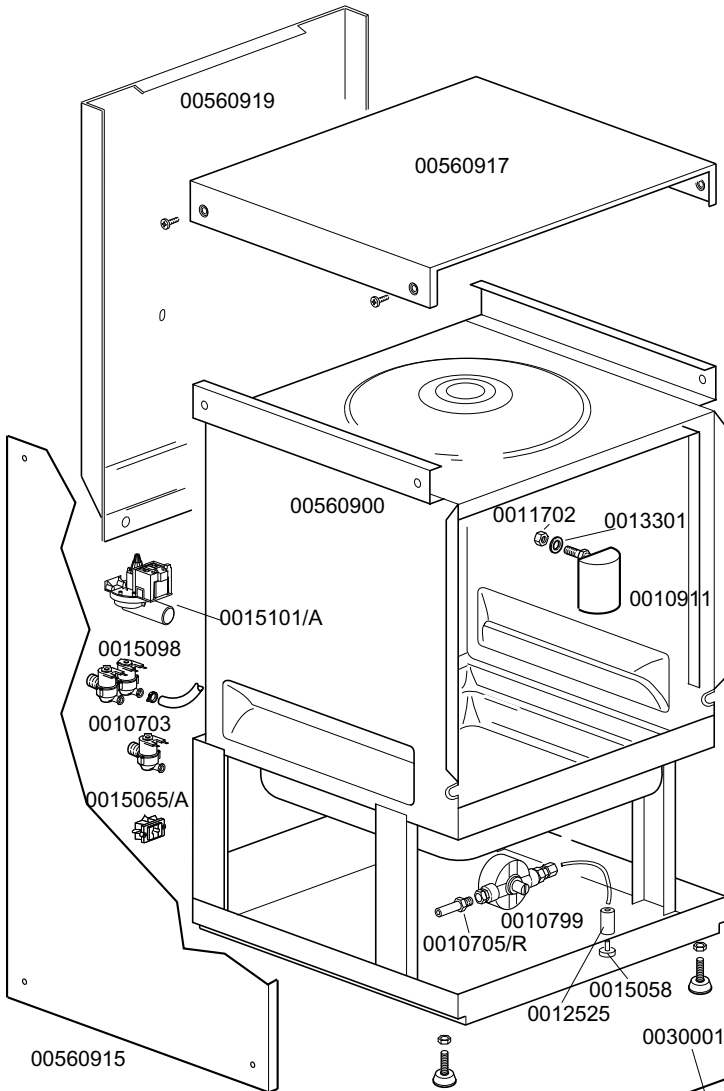

KROMO

**TABLE
KI2910**

**REV
02**

DISHWASHER K 60

0016067

DISHWASHER K 60

TABLE KI2910

CODE	DESCRIPTION	CODE	DESCRIPTION
0010703	Single solenoid valve	00560919	Back panel
0010704	Door microswitch	00560920	Under door panel
0010705/R	Fitting for pipe d.8	00560925	Surface filter
0010706/A	Manostat 55-30	0080208	95x75x3 gasket
0010707/1	Thermostat 0-90°TR2 without shaft		
0010799	3-Way rinser additive measurer		
0010911	Air tarp		
0011702	M8 stainless steel nut		
0011807	Stainless steel clamp 12-22		
0012013	3/8 rubber-holder		
0012525	Counterweight for small filter		
0013005	OR 151 gasket		
0013021	DEM 40 gasket		
0013301	14x8x1,5 gasket		
00150047	Tank resistance 2700W		
0015046	Boiler resistance 3000W		
0015057	Black M10x35 d.50 foot		
0015058	Suction filter		
0015065/A	Cable sheath		
0015086/B	Remote control switch 230V 50Hz		
0015089	Boiler resistance 4500W		
00150905	Boiler		
0015098	Double solenoid valve		
0015100/D	Booster pump		
0015101/A	Drain pump		
0015131	Tube rony-flex 30-450		
0015149	Interference suppressor filter F3		
0015550	Contact safety thermostat		
0015735	Complete stainless steel break tank		
0016037/D	Relay		
0016064/A	Timer 18 min. water conditioning		
0016066	Water softener 4 elements		
0016067	Salt container		
0016067/A	OR Gasket for salt container plug		
0016067/B	Salt container gasket		
0016067/C	Ring nut for salt container		
0016067/D	Salt container plug		
0016070	Check valve		
0016082	Funnel		
0025032	Suction coupling		
0030001029	2-Time timer		
00500551	6 pole-terminal board FV122		
00500606	Right side drainage trap		
00500619	Overflow		
00560003	Sping door		
00560006	Right gasket for spring		
00560007	Left gasket for spring		
00560009	Gasket for doorstop		
00560019	Silkscreen processed grill		
→ 00560020	Overflow (Drain pump version - from March, 1999)		
00560900	Stainless steel structure		
00560901	Control panel		
00560902	Stainless steel handle door		
00560914	Right side panel		
00560915	Left side panel		
00560917	External front stainless steel cover		