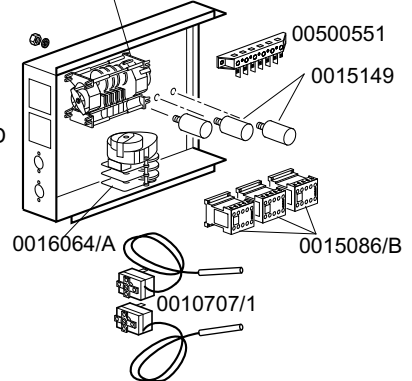

KROMO

**TABLE
KI2910**

**REV
02**

DISHWASHER K 60

0016067

DISHWASHER K 60

TABLE KI2910

CODE	DESCRIPTION	CODE	DESCRIPTION
0010703	Single solenoid valve	00560919	Back panel
0010704	Door microswitch	00560920	Under door panel
0010705/R	Fitting for pipe d.8	00560925	Surface filter
0010706/A	Manostat 55-30	0080208	95x75x3 gasket
0010707/1	Thermostat 0-90°TR2 without shaft		
0010799	3-Way rinser additive measurer		
0010911	Air tarp		
0011702	M8 stainless steel nut		
0011807	Stainless steel clamp 12-22		
0012013	3/8 rubber-holder		
0012525	Counterweight for small filter		
0013005	OR 151 gasket		
0013021	DEM 40 gasket		
0013301	14x8x1,5 gasket		
00150047	Tank resistance 2700W		
0015046	Boiler resistance 3000W		
0015057	Black M10x35 d.50 foot		
0015058	Suction filter		
0015065/A	Cable sheath		
0015086/B	Remote control switch 230V 50Hz		
0015089	Boiler resistance 4500W		
00150905	Boiler		
0015098	Double solenoid valve		
0015100/D	Booster pump		
0015101/A	Drain pump		
0015131	Tube rony-flex 30-450		
0015149	Interference suppressor filter F3		
0015550	Contact safety thermostat		
0015735	Complete stainless steel break tank		
0016037/D	Relay		
0016064/A	Timer 18 min. water conditioning		
0016066	Water softener 4 elements		
0016067	Salt container		
0016067/A	OR Gasket for salt container plug		
0016067/B	Salt container gasket		
0016067/C	Ring nut for salt container		
0016067/D	Salt container plug		
0016070	Check valve		
0016082	Funnel		
0025032	Suction coupling		
0030001029	2-Time timer		
00500551	6 pole-terminal board FV122		
00500606	Right side drainage trap		
00500619	Overflow		
00560003	Sping door		
00560006	Right gasket for spring		
00560007	Left gasket for spring		
00560009	Gasket for doorstop		
00560019	Silkscreen processed grill		
→ 00560020	Overflow (Drain pump version - from March, 1999)		
00560900	Stainless steel structure		
00560901	Control panel		
00560902	Stainless steel handle door		
00560914	Right side panel		
00560915	Left side panel		
00560917	External front stainless steel cover		