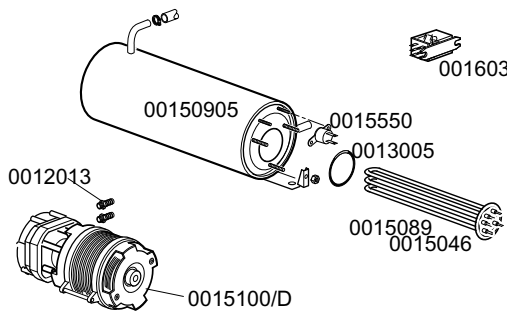

KROMO

**TABLE
KI2910**

**REV
02**

DISHWASHER K 60

0016067

DISHWASHER K 60

TABLE KI2910

CODE	DESCRIPTION	CODE	DESCRIPTION
0010703	Single solenoid valve	00560919	Back panel
0010704	Door microswitch	00560920	Under door panel
0010705/R	Fitting for pipe d.8	00560925	Surface filter
0010706/A	Manostat 55-30	0080208	95x75x3 gasket
0010707/1	Thermostat 0-90°TR2 without shaft		
0010799	3-Way rinser additive measurer		
0010911	Air tarp		
0011702	M8 stainless steel nut		
0011807	Stainless steel clamp 12-22		
0012013	3/8 rubber-holder		
0012525	Counterweight for small filter		
0013005	OR 151 gasket		
0013021	DEM 40 gasket		
0013301	14x8x1,5 gasket		
00150047	Tank resistance 2700W		
0015046	Boiler resistance 3000W		
0015057	Black M10x35 d.50 foot		
0015058	Suction filter		
0015065/A	Cable sheath		
0015086/B	Remote control switch 230V 50Hz		
0015089	Boiler resistance 4500W		
00150905	Boiler		
0015098	Double solenoid valve		
0015100/D	Booster pump		
0015101/A	Drain pump		
0015131	Tube rony-flex 30-450		
0015149	Interference suppressor filter F3		
0015550	Contact safety thermostat		
0015735	Complete stainless steel break tank		
0016037/D	Relay		
0016064/A	Timer 18 min. water conditioning		
0016066	Water softener 4 elements		
0016067	Salt container		
0016067/A	OR Gasket for salt container plug		
0016067/B	Salt container gasket		
0016067/C	Ring nut for salt container		
0016067/D	Salt container plug		
0016070	Check valve		
0016082	Funnel		
0025032	Suction coupling		
0030001029	2-Time timer		
00500551	6 pole-terminal board FV122		
00500606	Right side drainage trap		
00500619	Overflow		
00560003	Sping door		
00560006	Right gasket for spring		
00560007	Left gasket for spring		
00560009	Gasket for doorstop		
00560019	Silkscreen processed grill		
→ 00560020	Overflow (Drain pump version - from March, 1999)		
00560900	Stainless steel structure		
00560901	Control panel		
00560902	Stainless steel handle door		
00560914	Right side panel		
00560915	Left side panel		
00560917	External front stainless steel cover		