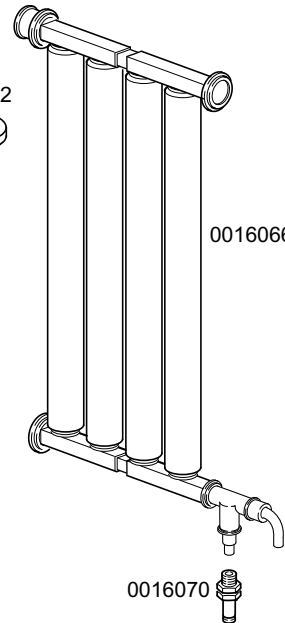

KROMO

**TABLE
KI2910**

**REV
02**

DISHWASHER K 60

0016067

DISHWASHER K 60

TABLE KI2910

CODE	DESCRIPTION	CODE	DESCRIPTION
0010703	Single solenoid valve	00560919	Back panel
0010704	Door microswitch	00560920	Under door panel
0010705/R	Fitting for pipe d.8	00560925	Surface filter
0010706/A	Manostat 55-30	0080208	95x75x3 gasket
0010707/1	Thermostat 0-90°TR2 without shaft		
0010799	3-Way rinser additive measurer		
0010911	Air tarp		
0011702	M8 stainless steel nut		
0011807	Stainless steel clamp 12-22		
0012013	3/8 rubber-holder		
0012525	Counterweight for small filter		
0013005	OR 151 gasket		
0013021	DEM 40 gasket		
0013301	14x8x1,5 gasket		
00150047	Tank resistance 2700W		
0015046	Boiler resistance 3000W		
0015057	Black M10x35 d.50 foot		
0015058	Suction filter		
0015065/A	Cable sheath		
0015086/B	Remote control switch 230V 50Hz		
0015089	Boiler resistance 4500W		
00150905	Boiler		
0015098	Double solenoid valve		
0015100/D	Booster pump		
0015101/A	Drain pump		
0015131	Tube rony-flex 30-450		
0015149	Interference suppressor filter F3		
0015550	Contact safety thermostat		
0015735	Complete stainless steel break tank		
0016037/D	Relay		
0016064/A	Timer 18 min. water conditioning		
0016066	Water softener 4 elements		
0016067	Salt container		
0016067/A	OR Gasket for salt container plug		
0016067/B	Salt container gasket		
0016067/C	Ring nut for salt container		
0016067/D	Salt container plug		
0016070	Check valve		
0016082	Funnel		
0025032	Suction coupling		
0030001029	2-Time timer		
00500551	6 pole-terminal board FV122		
00500606	Right side drainage trap		
00500619	Overflow		
00560003	Sping door		
00560006	Right gasket for spring		
00560007	Left gasket for spring		
00560009	Gasket for doorstop		
00560019	Silkscreen processed grill		
→ 00560020	Overflow (Drain pump version - from March, 1999)		
00560900	Stainless steel structure		
00560901	Control panel		
00560902	Stainless steel handle door		
00560914	Right side panel		
00560915	Left side panel		
00560917	External front stainless steel cover		