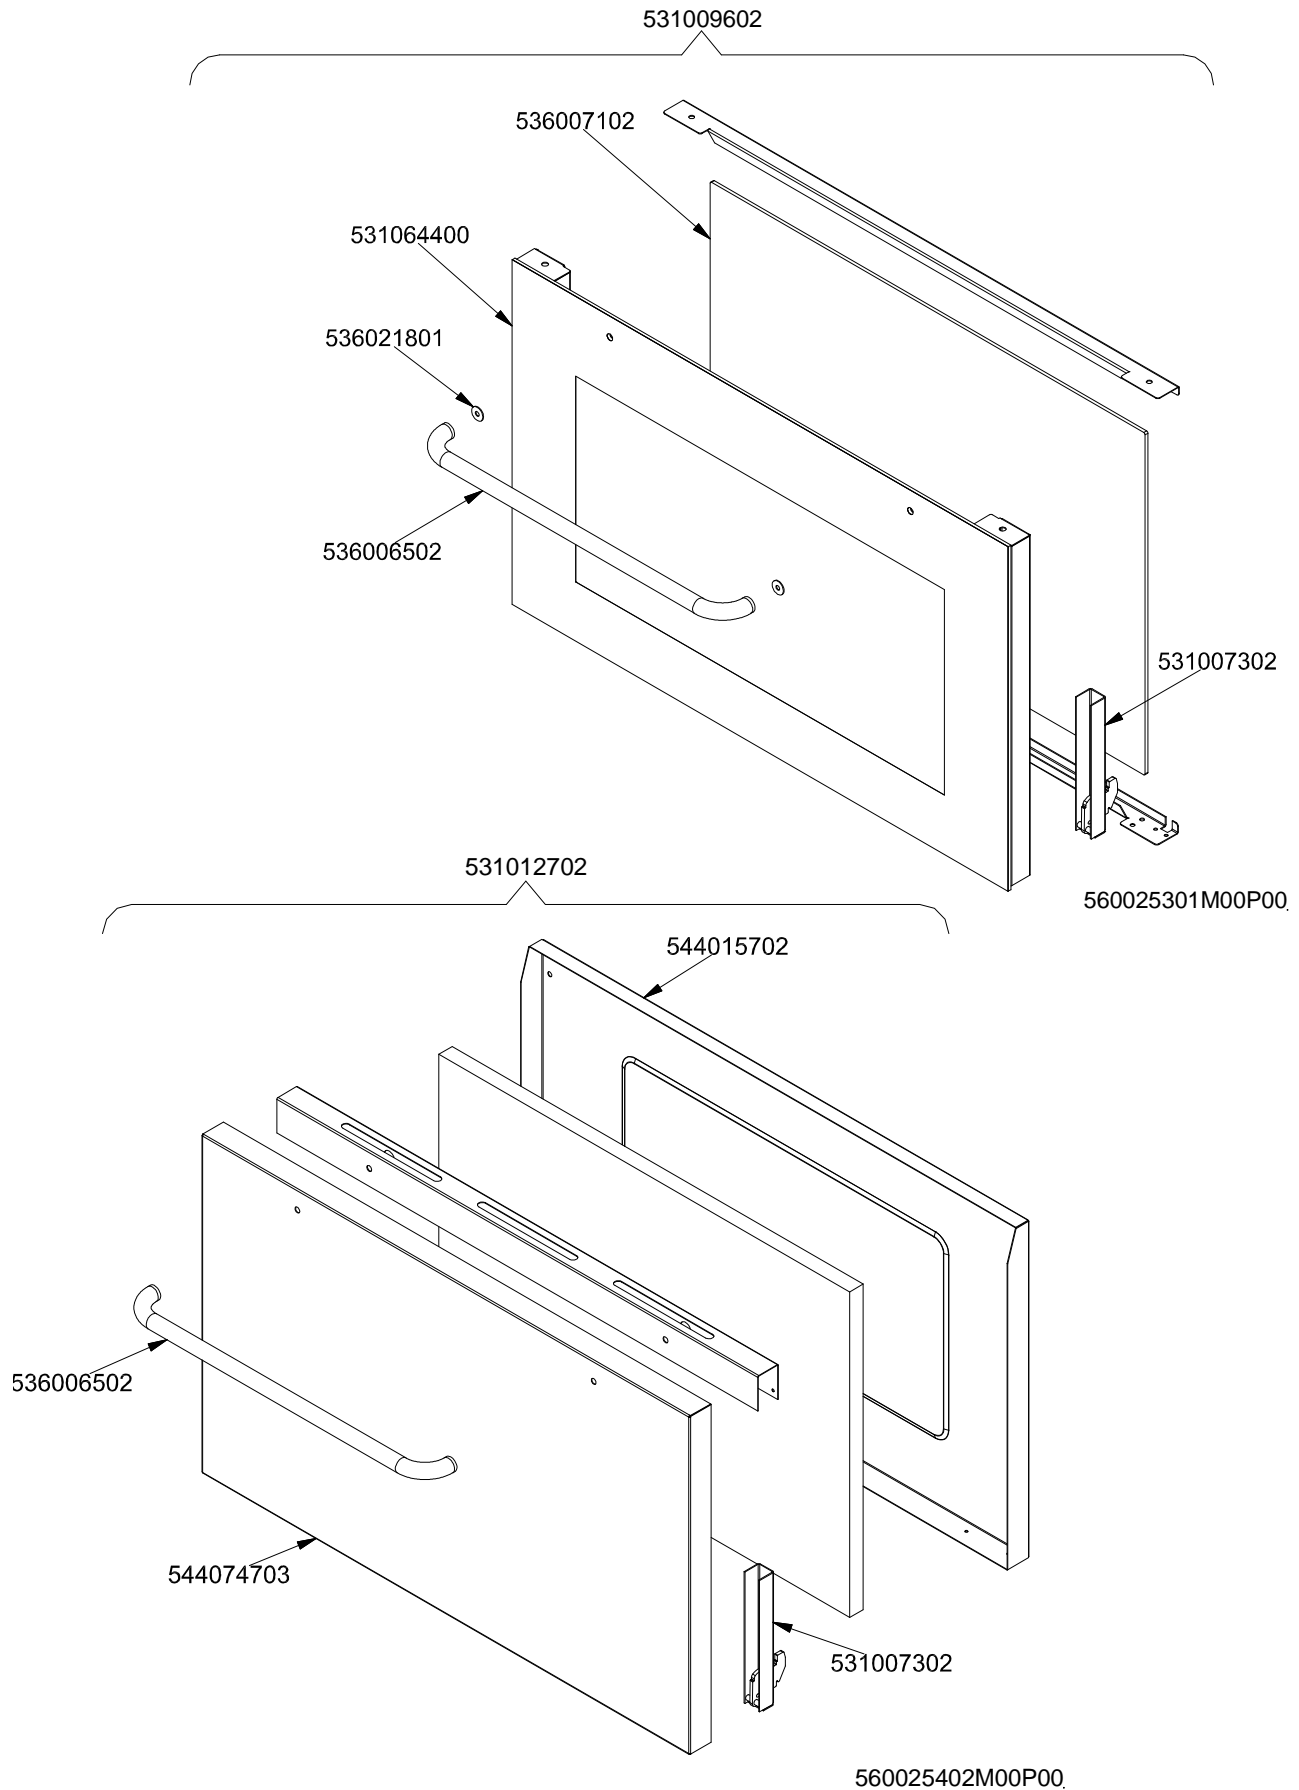

MAGIC SNACK 60

CUCINE / RANGES / HERDE / CUISINIÈRES / N° ≥ 0310

FORNO / OVEN / BACKOFEN / FOUR / CF-8 10 10/6

PORTE / DOORS / TÜREN / PORTES ≥ 0706

PC-E

Page	Pos	Code	Description
001		537002200	ELECTRICAL PLATE D.180 W1500 V230
001		537002100	ELECTRICAL PLATE D.145 W1000 V230
001		537002300	ELECTRICAL PLATE D.220 W2000 V230
001		541027000	NEUTRAL SPACER 1000
001		544043601	UPPER PLATE CF-10E
001		544083101	CONTROL PANEL FOR RANGE CFM-10ET
001		544044102	CONTROL PANEL CF-10E
001		537007600	TERMINAL BLOCK SINGLEPHASE 40A
001		544044301	SIDE NEW CF-10
001		531008100	ADJUSTABLE LEG H9 CHROME
002		539028000	SELECTOR SIGN PLATE FOR OVEN
002		537035600	OVEN COMMUTATOR * EL. 60+65LINES
002		536013800	KNOB D.70 BLACK 6*5 WITH SPRING
002		539007200	ADHESIVE GRADUATE F.MAXI-EL.STAT.OV
002		537014100	WHITE WARNING LIGHT 250V
002		537014200	GREEN WARNING LIGHT 250V
002		539023900	SIGN PLATE FOR OVEN TEMPERATURE
002		537019101	THERMOSTAT MONOPHAS.050-320°C F.MF
002		539023800	SIGN PLATE FOR OVEN TIMER
002		537019300	TIMER FOR MULTIFUNCTION OVEN
002		537019301	
002		539023400	ADHESIVE GRADUATED DISC F.KNOB
002		539023501	ADHESIVE GRAD.DISC *E.MULTIF.TERM.
002		537006200	UPPER OVEN HEATING EL.1000+2000W
002		533095900	PIN FOR GRIDSHOLDER SUPPORT CF 60
002		534009100	GRILL PROTECTION CF-8/10
002		537005400	OVEN BULB 15W 300°C
002		537007900	OVEN BULB-SOCKET
002		533079700	LOCK SPRING FOR BULB §3/§4
002		531012402	DOOR WHEEL HOLDER FOR MAXI OVEN
002		531057800	RHD GRIDS HOLDER FOR MAXI-OVEN
002		536011301	OVEN GASKET CF-8/10 *FE*
002		531057900	LHD GRIDS HOLDER FOR MAXI-OVEN
002		531006701	MAXI OVEN GRID FOR S60/65
002		537006300	LOWER OVEN HEATING EL.W1750 230CF8/
003		536007102	
003		531064400	EXTERNAL GLASS MAXI OVEN DOOR+FRAME
003		536021801	DOOR HANDLE SPACER FOR MAXI OVEN
003		536006502	OVEN DOOR HANDLE 60LINE AL.
003		531007302	DOOR HINGE FOR MAXI OVEN 60.LINE
003		531012702	STAINLESS STEEL OVEN DOOR 60 LINE
003		544015702	INNER-DOOR FOR MAXI OVEN OF 60LINE
003		544074703	S/S MAXI OVEN DOOR PANEL
004		537000300	COMMUTATOR 7 POSITIONS S.49 16A
004		536002100	KNOB 7 POSITIONS SNACK
004		537014100	WHITE WARNING LIGHT 250V