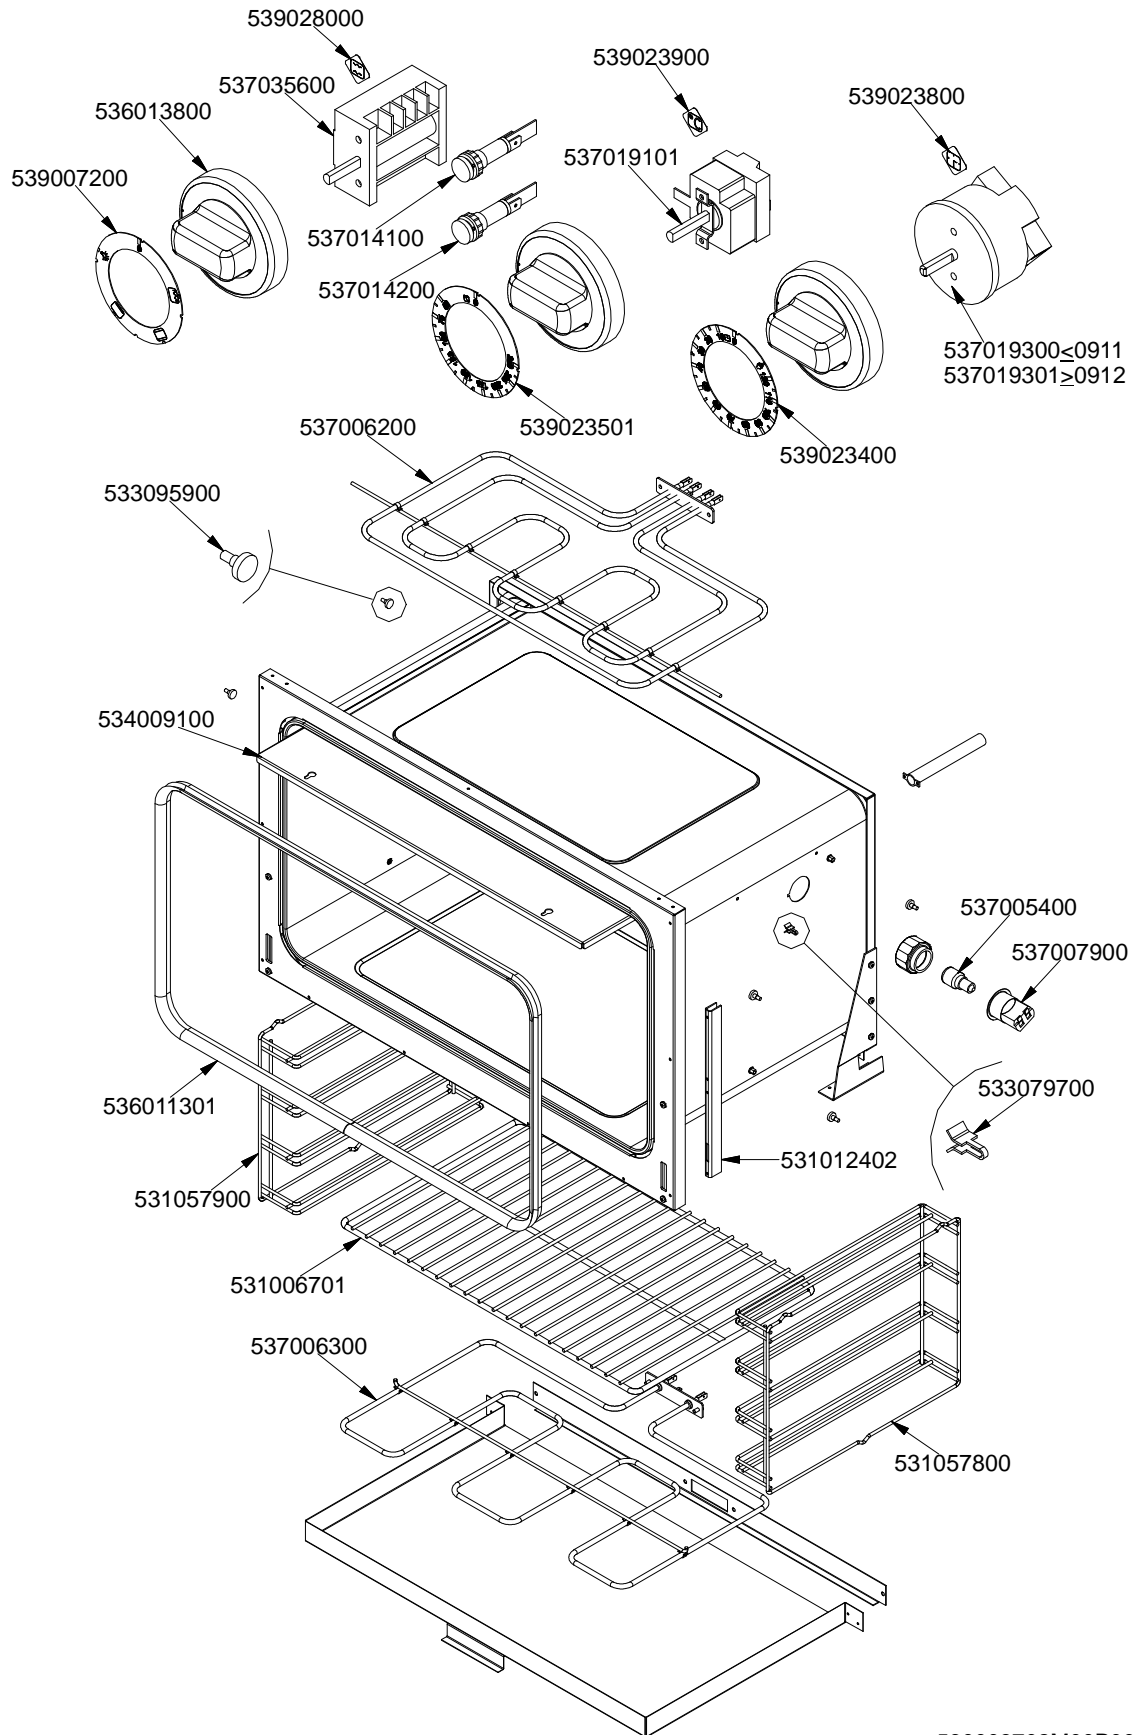

MAGIC SNACK 60

CUCINE / RANGES / HERDE / CUISINIÈRES / N° ≥0310
FORNO / OVEN / BACKOFEN / FOUR / CF-8 10 10/6

ELETTRICO STATICO / TRADITIONAL ELECTRIC / STATISCHER ELEKTRO- /
ELECTRIQUE STATIQUE ≥0706

560003702M00P00.