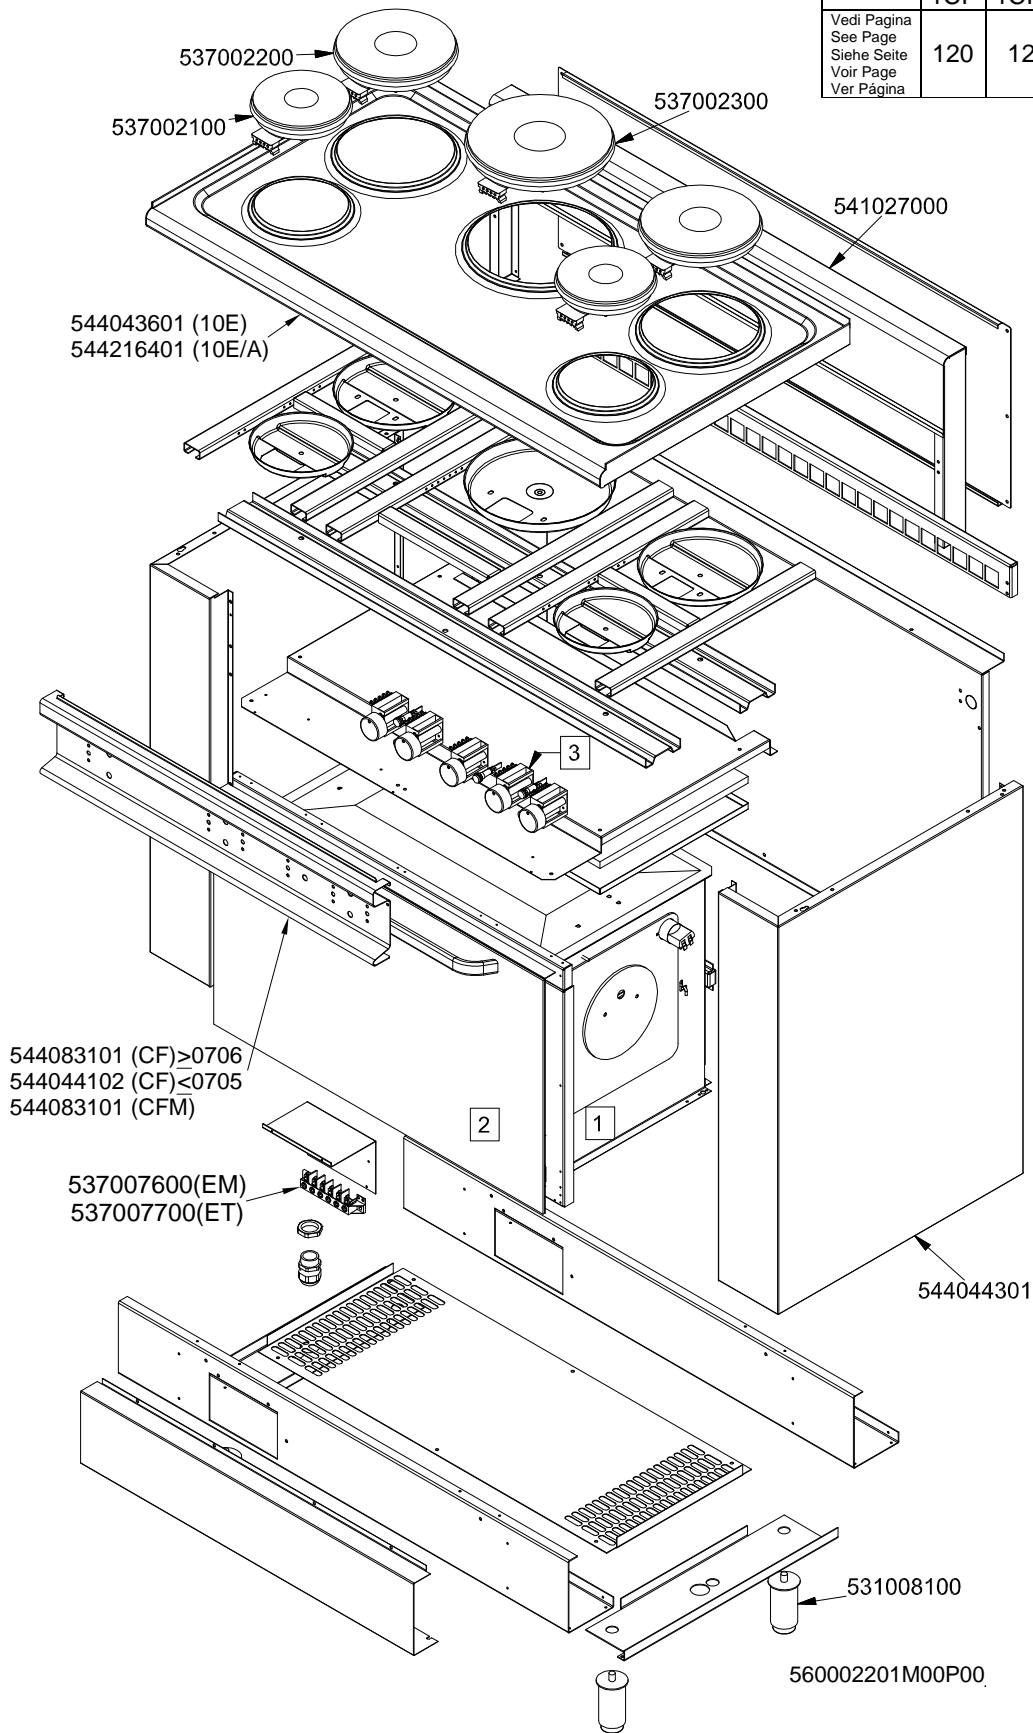

MAGIC SNACK 60

CUCINE / RANGES / HERDE / CUISINIÈRES / N° ≥ 0310

CF-10

CF-10EM CF-10ET CF-10EM/A CF-10ET/A CFM-10EM CFM-10ET CFM-10EM/A CFM-10ET/A

	1CF	1CFM	2	3
Vedi Pagina See Page Siehe Seite Voir Page Ver Pagina	120	122	126	130