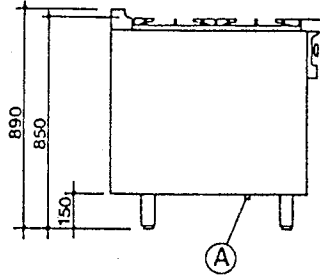

HG/120

GASANSCHLUSS 3/4"
ATTACCO GAS 3/4"
GAS CONNECTION 3/4"
ARRIVEE GAZ 3/4"