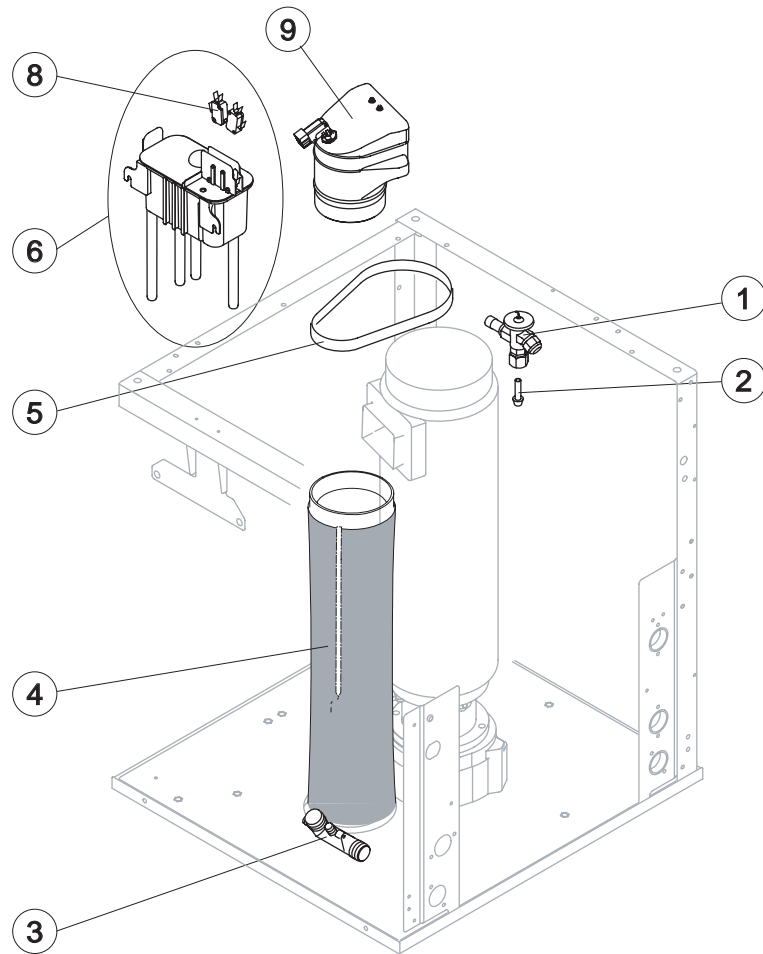

### **Explosionszeichnung / Ersatzteile**

---

Bitte bei Ersatzteilbestellung immer Artikelnummer und  
Seriennummer mit angeben!

*SHELL ASSY*

*EVAPORATOR*

*HYDRAULIC CIRCUIT*

*ELECTRIC PARTS*

Ref.	Spare Description	Code
1	Top	221518
2	Back Panel	221513
3	Back Grill	D12091
4	Right Side Panel	221519
5	Side Grid	D12092
6	Front Panel	221511
7	Left Side Panel	221515

Ref.	Spare Description	Code
1	Insulating Cap	18165
2	Closing Disk	22670
3	Seeger	20116
4	Stainless Steel Screw	20664
5	Shimming Disk	22829
6	Self-Lubricating Disk	20639
7	Stainless Steel Thrust Bearing	20685
8	OR Gasket 4137	20689
9	Ice Breaker	201231
10	Auger	20780
11	Ceramic Seal	20643
13	OR Gasket 4312 NBR	20205
14	Reduction Ring	20647
15	Stainless Steel Bearing	20113
16	Flange	20644
18	Semi-Joint Upper	D20642
19	Vibration-Damping Elastomer	20494
20	Semi-Joint Lower	D20493
22	Evaporator Assy	C11113
23	Insulating Cap	18181

Ref.	Spare Description	Code
1	Expansion Valve	20734
2	Orifice	20943
3	Discharge Manifold	10580
4	Ice Outlet Pipe with Bin bulb holder	C10657
5	Locking Exhaust Strip	25049
6*	Double Switch Basin Assembly	C10730
8	Microswitch	23055
9*	Ice Exhaust Assy with Micro	C10585

Ref.	Spare Description	Code
1	Rotation Sensor	R231028
2*	1 Way- Water Inlet Valve	23115
3	Gearmotor	23638
4*	Green Light Switch (On-Off)	23327
5*	Bin Thermostat	R231035
6	Relay	23190
8	Anti Radio Interference Filter	C23457
9	Hot Gas Valve Body	20409
10	Hot Gas Valve Coil	231294