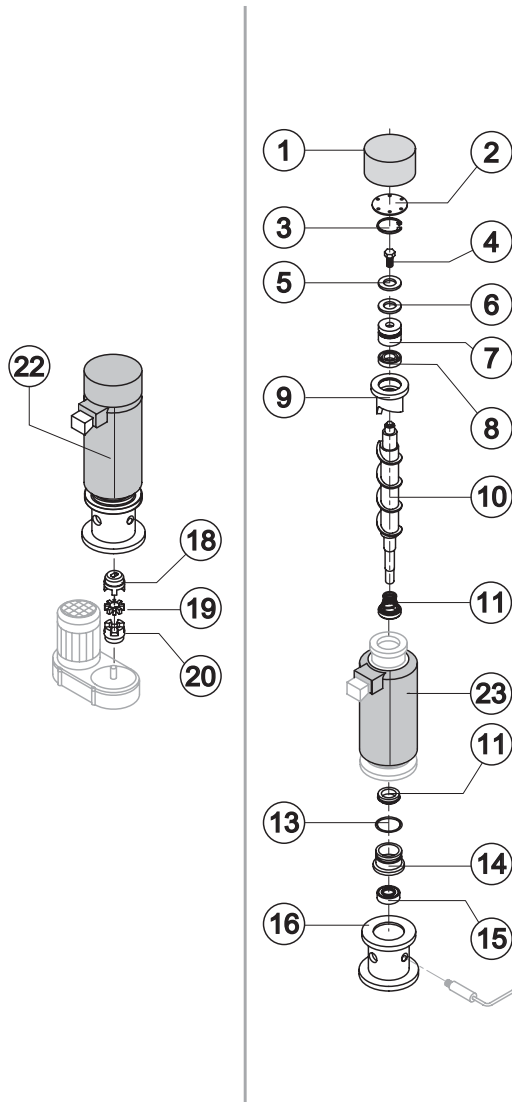

### **Explosionszeichnung / Ersatzteile**

---

Bitte bei Ersatzteilbestellung immer Artikelnummer und  
Seriennummer mit angeben!

*SHELL ASSY*

*EVAPORATOR*

*HYDRAULIC CIRCUIT*

*ELECTRIC PARTS*

Ref.	Spare Description	Code
1	Top	221518
2	Back Panel	221513
3	Back Grill	D12091
4	Right Side Panel	221519
5	Side Grid	D12092
6	Front Panel	221511
7	Left Side Panel	221515

Ref.	Spare Description	Code
1	Insulating Cap	18165
2	Closing Disk	22670
3	Seeger	20116
4	Stainless Steel Screw	20664
5	Shimming Disk	22829
6	Self-Lubricating Disk	20639
7	Stainless Steel Thrust Bearing	20685
8	OR Gasket 4137	20689
9	Ice Breaker	201231
10	Auger	20780
11	Ceramic Seal	20643
13	OR Gasket 4312 NBR	20205
14	Reduction Ring	20647
15	Stainless Steel Bearing	20113
16	Flange	20644
18	Semi-Joint Upper	D20642
19	Vibration-Damping Elastomer	20494
20	Semi-Joint Lower	D20493
22	Evaporator Assy	C11113
23	Insulating Cap	18181

Ref.	Spare Description	Code
1	Expansion Valve	20734
2	Orifice	20943
3	Discharge Manifold	10580
4	Ice Outlet Pipe with Bin bulb holder	C10657
5	Locking Exhaust Strip	25049
6*	Double Switch Basin Assembly	C10730
8	Microswitch	23055
9*	Ice Exhaust Assy with Micro	C10585

Ref.	Spare Description	Code
1	Rotation Sensor	R231028
2*	1 Way- Water Inlet Valve	23115
3	Gearmotor	23638
4*	Green Light Switch (On-Off)	23327
5*	Bin Thermostat	R231035
6	Relay	23190
8	Anti Radio Interference Filter	C23457
9	Hot Gas Valve Body	20409
10	Hot Gas Valve Coil	231294