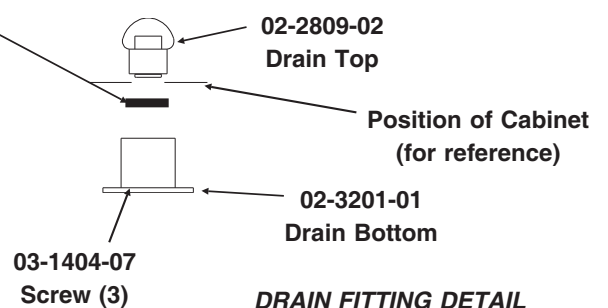

Bins, Condensers, and Accessories Service Parts

HTB250/350 & BH250/350 & BH450

Item Number	Part Number	Description
1	02-2806-01	Shoulder screw
2	02-2380-02	Spacer
3	A25259-001	BH450 Hinge member
	A31248-001	Hinge member, all but BH450
4	03-1417-14	Washer
5	03-1404-26	Screw
6	02-2380-01	Hinge bushing
7	03-1539-09	E ring
8	A32648-001	Door - brown
	A32648-002	Door - gray
9	13-0595-00	Door gasket (49" req.)
10	02-2857-01	HTB250/350 Door frame, brown
	02-2857-32	HTB250/350 door frame, gray
	A30820-001	BH450 Door frame & canopy
	02-2857-32	BH250AE/BH350AE Door frame
11	13-0617-11	O-ring
12	02-2809-01	Drain top, all but BH450
	A18090-000	BH450 drain top
13	A06448-000	BH450 strainer
14	15-0711-01	Emblem - for sandalwood
	15-0711-02	Emblem for gray
15	KLP2E	Legs, black
	KLP2S	Legs, nickel plated
16	A32580-001	Baffle HTB only
	03-0727-06	Thumb screw for baffle
	03-1423-07	Speed nut for baffle
17	A32317-001	Canopy, all but BH450
18	02-3201-01	Drain bottom, HTB250/350 after Nov. 91 (05K)

DRAIN FITTING DETAIL
after serial numbers
HTB250 489378-05K
HTB350 488666-05K