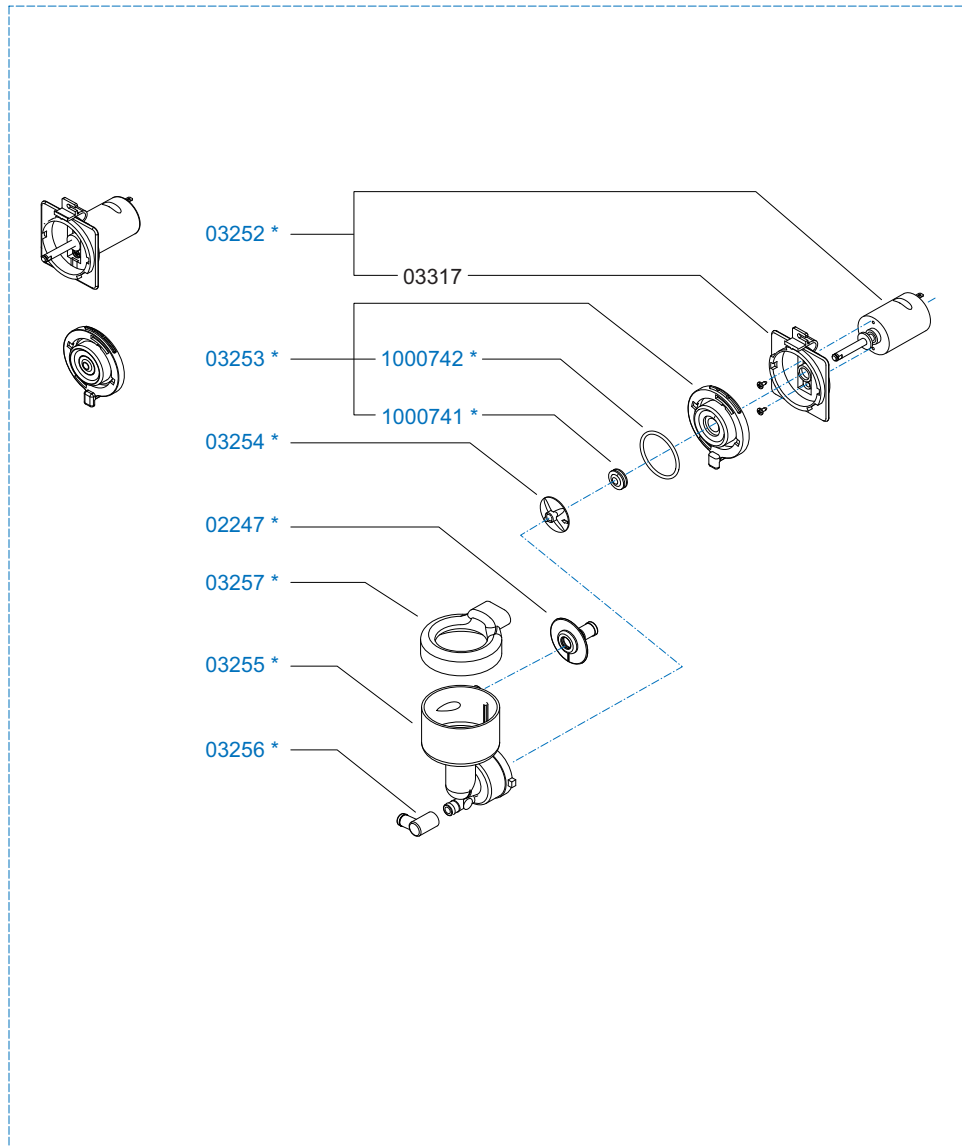

* Recommended Spare Part

Type : OPTIBEAN 2 H&C
Artikelnummer : 1001520

From mach. nr. : 3U 19118
Date : 07 - 2011

Page : 8 -10
Rev. :

Drawer : RLF
Date : 06-07-11

Rated voltage : 1N~220-240V 50-60Hz 2275W

Spare Parts Info

Animo®

www.animo.eu