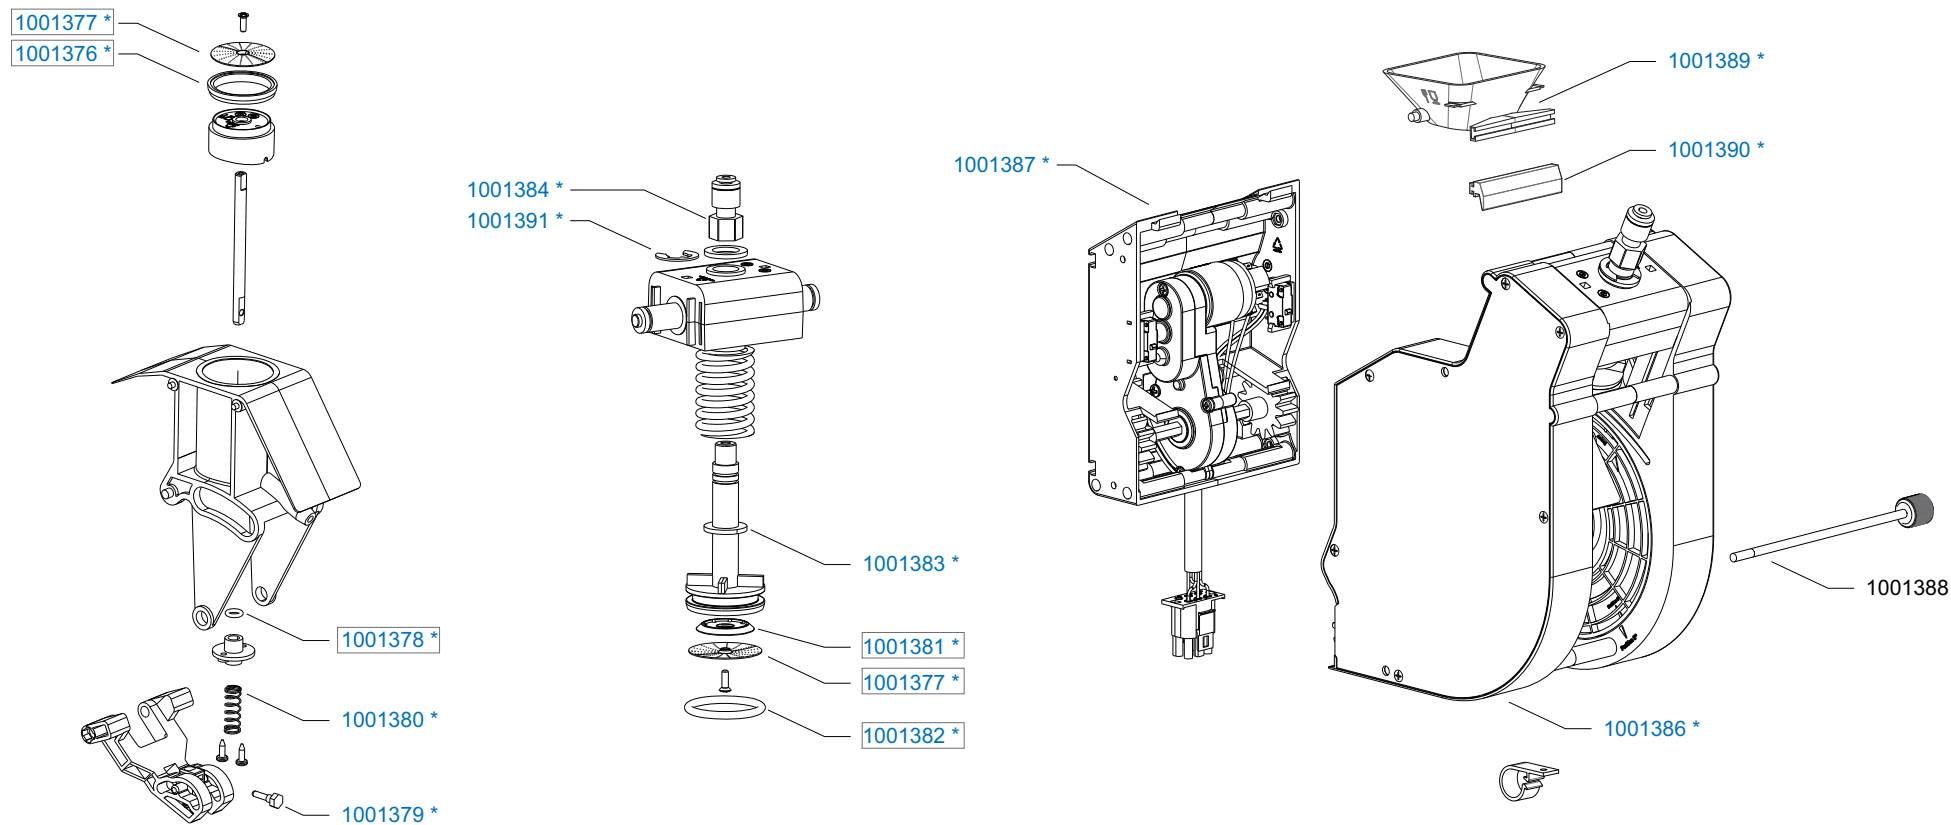

Page : 6 -10  
 Rev. :

Drawer : RLF  
 Date : 10-04-11

Rated voltage : 1N~220-240V 50-60Hz 2275W

**Spare Parts Info**

**Animo®**

[www.animo.eu](http://www.animo.eu)

Part of Replacement set 25k - 1001395 \*

\* Recommended Spare Part