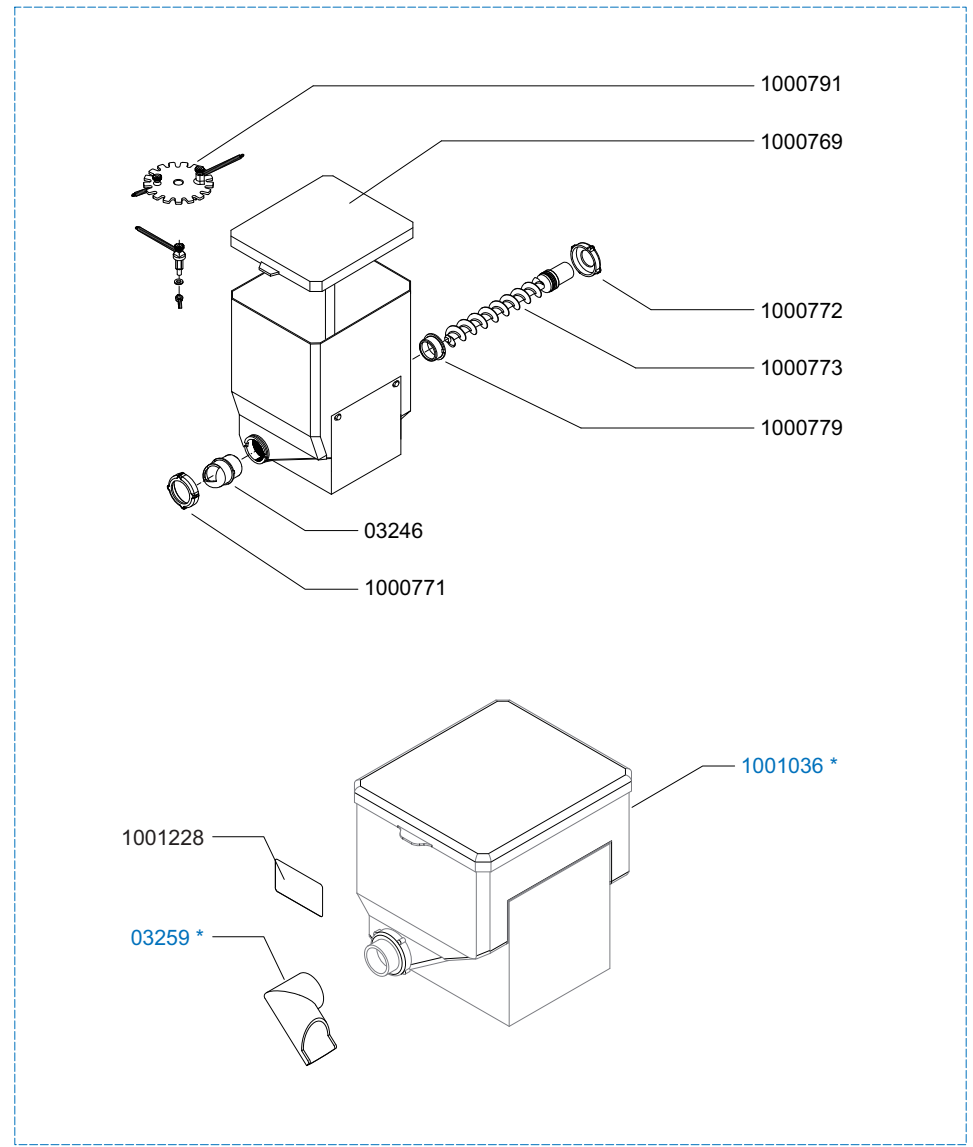

* Recommended Spare Part

Type : OPTIBEAN 2 H&C
Artikelnummer : 1001520

From mach. nr. : 3U 19118
Date : 07 - 2011

Page : 8 -10
Rev. :

Drawer : RLF
Date : 06-07-11

Rated voltage : 1N~220-240V 50-60Hz 2275W

Spare Parts Info

Animo®

www.animo.eu