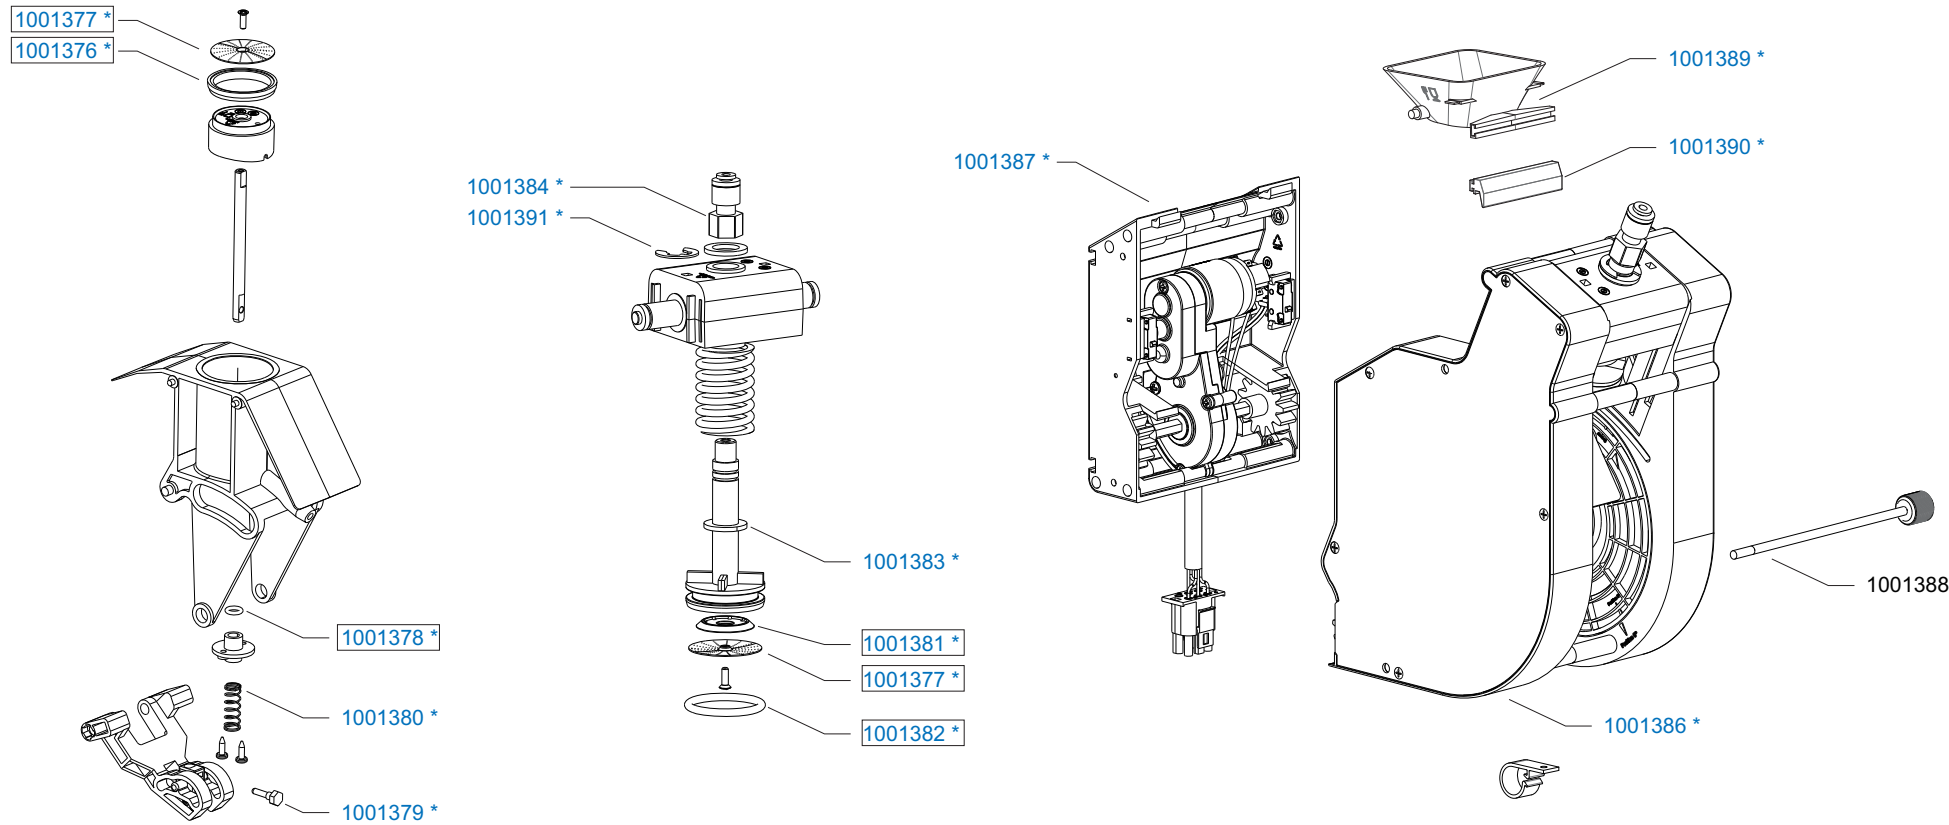

Page : 6 -10  
 Rev. :

Drawer : RLF  
 Date : 06-07-11

Rated voltage : 1N~220-240V 50-60Hz 2275W

**Spare Parts Info**

**Animo®**

[www.animo.eu](http://www.animo.eu)

  Part of Replacement set 25k - 1001395 \*