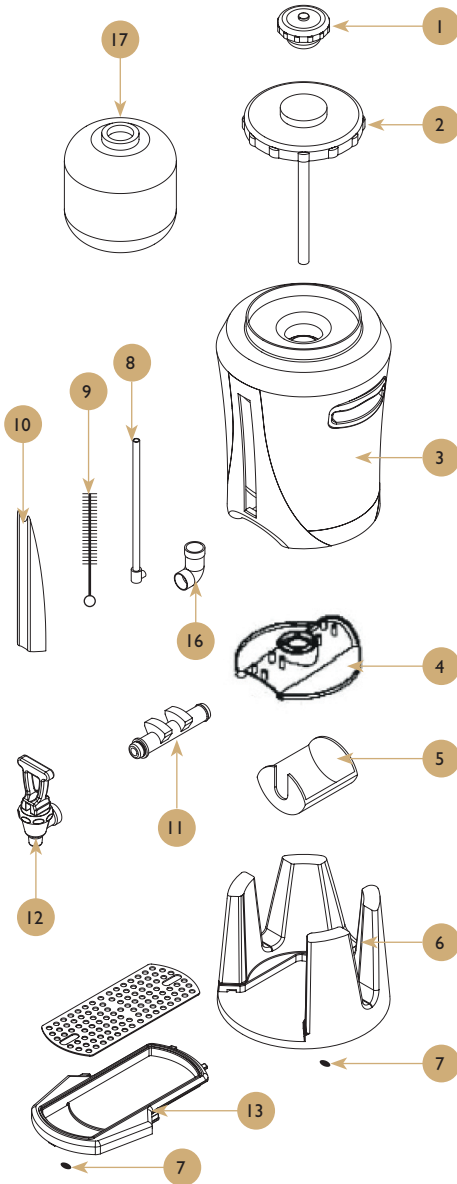

Serving station 5L

Drawing

## Serving station 5L

## Spare parts list

POS.	PCS	Part No.	Description
1	1	1103351	Lid Cover with Tie
2	1	1103352	Brew-Thru Lid with SS Tube (5L)
3	1	1103353	Main Housing with Upper Housing
4	1	1103355	Lower Housing 5L
5	1	1103356	Outlet Tube Jacket (5L)
6	1	1103357	Stand
7	5	1103364	Rubber feet
8	1	1103359	Glass Tube (5L serving station)
9	1	1103360	Cleaning Brush for Level Indicator
10	1	1103361	Water Indicator Lens (5L)
11	1	1103362	Outlet Tube (5L serving station)
12	1	1103363	Faucet, Crown
13	1	1103358	Drip Tray (5L serving station)
14	1	1103370	Display Top Serving Station 5L
15	1	1103302	Serving Station 5L
16	1	1103365	Outlet Connector 5L Servn.stn
17	1	1103354	SS Vacuum Bottle, Silicone gasket