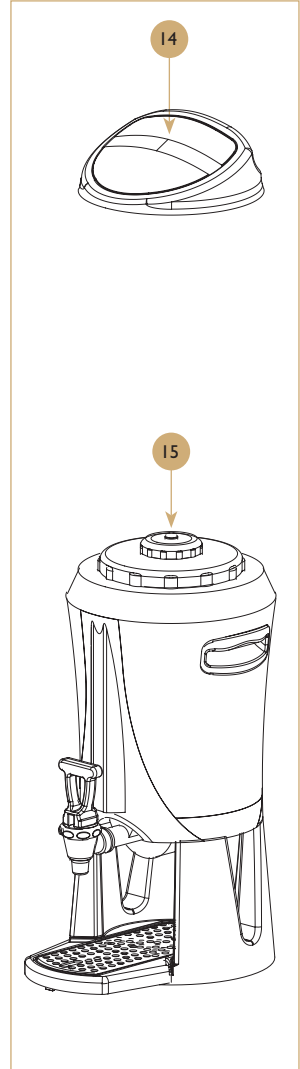

Serving station 5L

Drawing

## Serving station 5L

## Spare parts list

POS.	PCS	Part No.	Description
1	1	1103351	Lid Cover with Tie
2	1	1103352	Brew-Thru Lid with SS Tube (5L)
3	1	1103353	Main Housing with Upper Housing
4	1	1103355	Lower Housing 5L
5	1	1103356	Outlet Tube Jacket (5L)
6	1	1103357	Stand
7	5	1103364	Rubber feet
8	1	1103359	Glass Tube (5L serving station)
9	1	1103360	Cleaning Brush for Level Indicator
10	1	1103361	Water Indicator Lens (5L)
11	1	1103362	Outlet Tube (5L serving station)
12	1	1103363	Faucet, Crown
13	1	1103358	Drip Tray (5L serving station)
14	1	1103370	Display Top Serving Station 5L
15	1	1103302	Serving Station 5L
16	1	1103365	Outlet Connector 5L Servn.stn
17	1	1103354	SS Vacuum Bottle, Silicone gasket