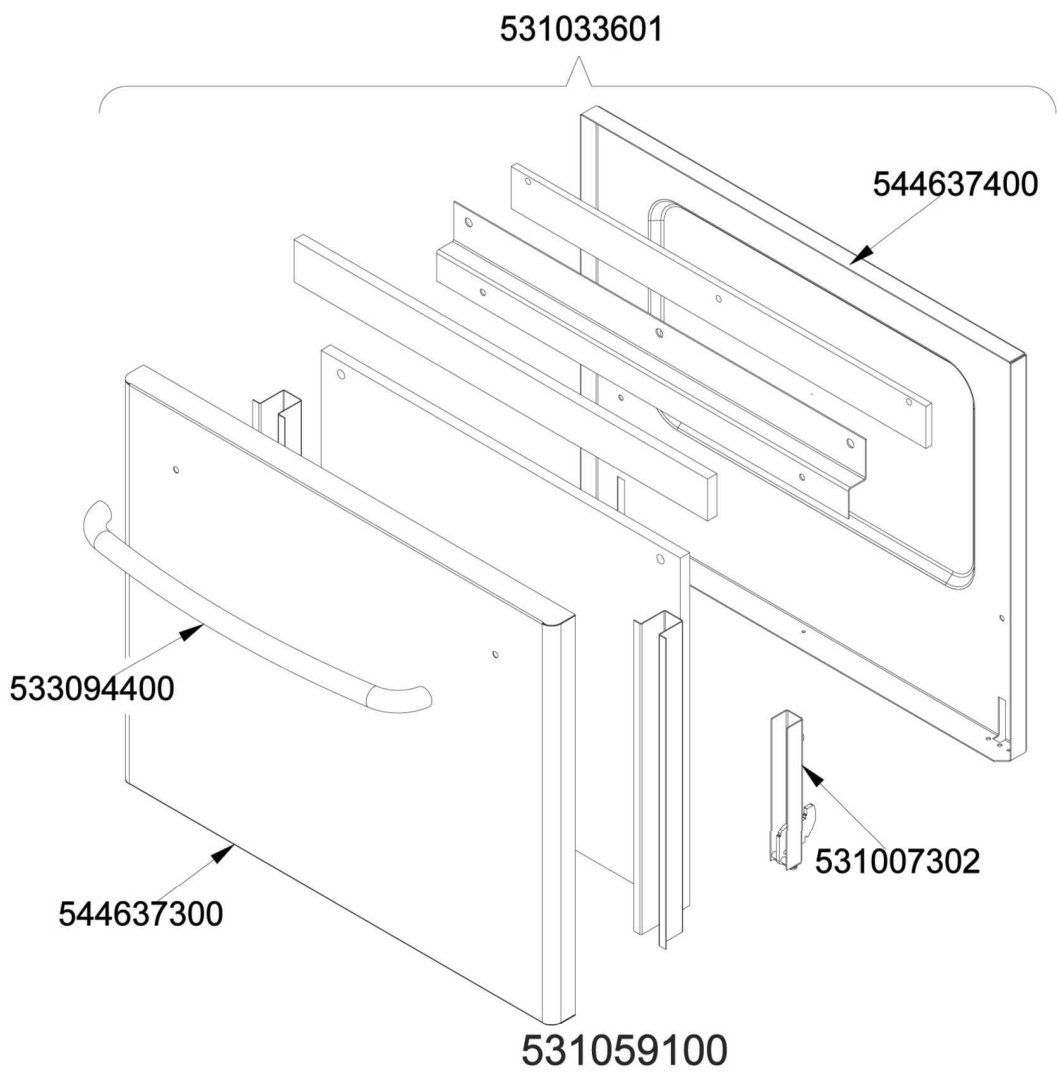

560099200M00P00

Page	Pos	Code	Description
001		544691900	
001		544687601	CONTROL PANEL MFM
001		544691800	
001		531048400	INOX LEG Ø1"3/4 100-165 M10
002		531033601	STAINLESS STEEL COMPL.OVEN DOOR 60
002		544637400	INNER DOOR OF MINI OVEN OF 60T-LINE
002		533094400	S/S OVEN DOOR HANDLE FOR 60T-LINE
002		544637300	S/S DOOR FOR MINI OVEN OF 60T LINE
002		531007302	DOOR HINGE FOR MAXI OVEN 60.LINE
002		531059100	COMPLETE OVEN GLASS DOOR FOR NEW 60
002		536029300	INTERNAL GLASS FOR OVEN DOOR MINI
002		533094600	BUSH P.F. 60-LINE
002		536021801	DOOR HANDLE SPACER FOR MAXI OVEN
002		531065000	EXTERNAL GLASS MINI OVEN DOOR+FRAME
003		539061400	ADESIVE DISK FOR SWITCH OVEN S60
003		539054200	STAMP Ø20,5 CR."L" LOTUS R.
003		536034400	KNOB §77 4P. §06*4,6 C/M
003		539024000	SIGN PLATE FOR OVEN SELECTOR
003		537019201	OVEN COMMUTATOR MULTIF.60+65
003		539023900	SIGN PLATE FOR OVEN TEMPERATURE
003		539018800	BLANK INDEX FOR KNOB
003		539023800	LABEL FOR OVEN TIMER
003		539061200	ADHESIV.DISK FOR TYMER EL. OVEN
003		537019301	TIMER ELECT.120' 4 T.F. MF
003		537019101	THERMOSTAT MONOPHAS.050-320°C F.MF
003		537014100	WHITE WARNING LIGHT 250V
003		537014200	GREEN WARNING LIGHT 250V
003		539061500	ADESIVE DISK OVEN THERMOSTAT S60
003		533095900	PIN FOR GRIDSHOLDER SUPPORT CF 60
003		537006402	OVEN ELEMENT * 62 SUP. 2500W 230V
003		537019000	CIRCULAR HEATING ELEMENT FOR OVEN
003		533136500	NUT FOR FAN S60T
003		533136600	OVEN MOTOR OF S60T
003		537044700	S60/65/60T MOTORFAN
003		534018000	HANDLES PROTECTION FOR CF-62
003		533084801	PANEL SPACER OF AIR DIFF.MAXI OVEN
003		537007900	OVEN BULB-SOCKET WITH LAMP
003		536011402	OVEN GASKET CF-62
003		531057700	DOOR WHEEL HOLDER F.MAXI OVEN 60T
003		533079700	LOCK SPRING FOR BULB §3/§4
003		531062700	LHD GRIDS HOLDER FOR MINI-OVEN
003		531012803	OVEN GRID CF-62E
003		537025001	OVEN HEATING EL.W1600 V230 62
003		537025002	HEATING ELEMENT 1600W 230V
003		531062800	RHD GRIDS HOLDER FOR MINI-OVEN