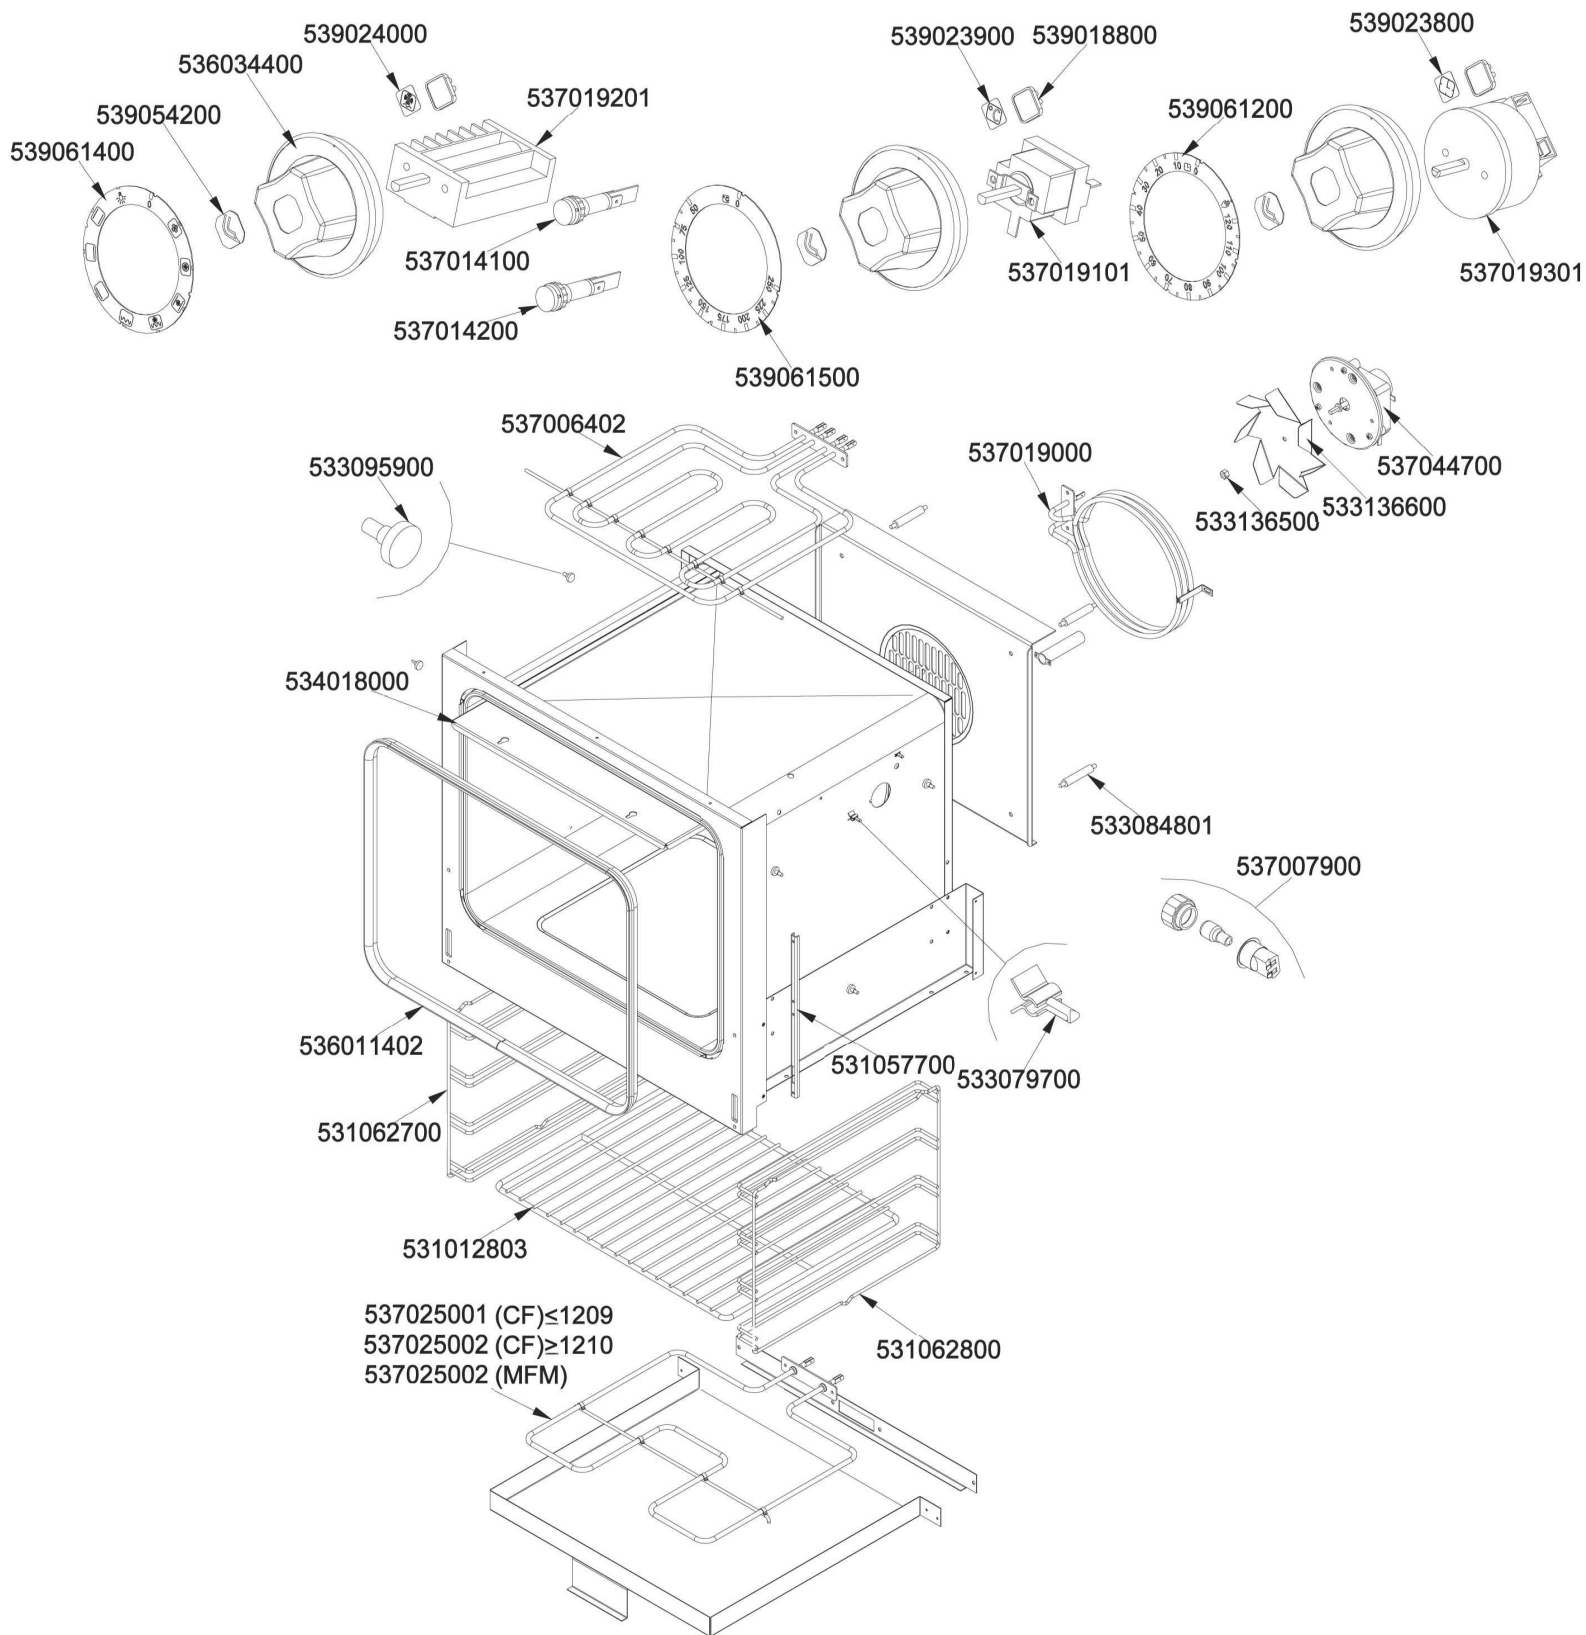

560099200M00P00

Page	Pos	Code	Description
001		544691900	
001		544687601	CONTROL PANEL MFM
001		544691800	
001		531048400	INOX LEG Ø1"3/4 100-165 M10
002		531033601	STAINLESS STEEL COMPL.OVEN DOOR 60
002		544637400	INNER DOOR OF MINI OVEN OF 60T-LINE
002		533094400	S/S OVEN DOOR HANDLE FOR 60T-LINE
002		544637300	S/S DOOR FOR MINI OVEN OF 60T LINE
002		531007302	DOOR HINGE FOR MAXI OVEN 60.LINE
002		531059100	COMPLETE OVEN GLASS DOOR FOR NEW 60
002		536029300	INTERNAL GLASS FOR OVEN DOOR MINI
002		533094600	BUSH P.F. 60-LINE
002		536021801	DOOR HANDLE SPACER FOR MAXI OVEN
002		531065000	EXTERNAL GLASS MINI OVEN DOOR+FRAME
003		539061400	ADESIVE DISK FOR SWITCH OVEN S60
003		539054200	STAMP Ø20,5 CR."L" LOTUS R.
003		536034400	KNOB §77 4P. §06*4,6 C/M
003		539024000	SIGN PLATE FOR OVEN SELECTOR
003		537019201	OVEN COMMUTATOR MULTIF.60+65
003		539023900	SIGN PLATE FOR OVEN TEMPERATURE
003		539018800	BLANK INDEX FOR KNOB
003		539023800	LABEL FOR OVEN TIMER
003		539061200	ADHESIV.DISK FOR TYMER EL. OVEN
003		537019301	TIMER ELECT.120' 4 T.F. MF
003		537019101	THERMOSTAT MONOPHAS.050-320°C F.MF
003		537014100	WHITE WARNING LIGHT 250V
003		537014200	GREEN WARNING LIGHT 250V
003		539061500	ADESIVE DISK OVEN THERMOSTAT S60
003		533095900	PIN FOR GRIDSHOLDER SUPPORT CF 60
003		537006402	OVEN ELEMENT * 62 SUP. 2500W 230V
003		537019000	CIRCULAR HEATING ELEMENT FOR OVEN
003		533136500	NUT FOR FAN S60T
003		533136600	OVEN MOTOR OF S60T
003		537044700	S60/65/60T MOTORFAN
003		534018000	HANDLES PROTECTION FOR CF-62
003		533084801	PANEL SPACER OF AIR DIFF.MAXI OVEN
003		537007900	OVEN BULB-SOCKET WITH LAMP
003		536011402	OVEN GASKET CF-62
003		531057700	DOOR WHEEL HOLDER F.MAXI OVEN 60T
003		533079700	LOCK SPRING FOR BULB §3/§4
003		531062700	LHD GRIDS HOLDER FOR MINI-OVEN
003		531012803	OVEN GRID CF-62E
003		537025001	OVEN HEATING EL.W1600 V230 62
003		537025002	HEATING ELEMENT 1600W 230V
003		531062800	RHD GRIDS HOLDER FOR MINI-OVEN