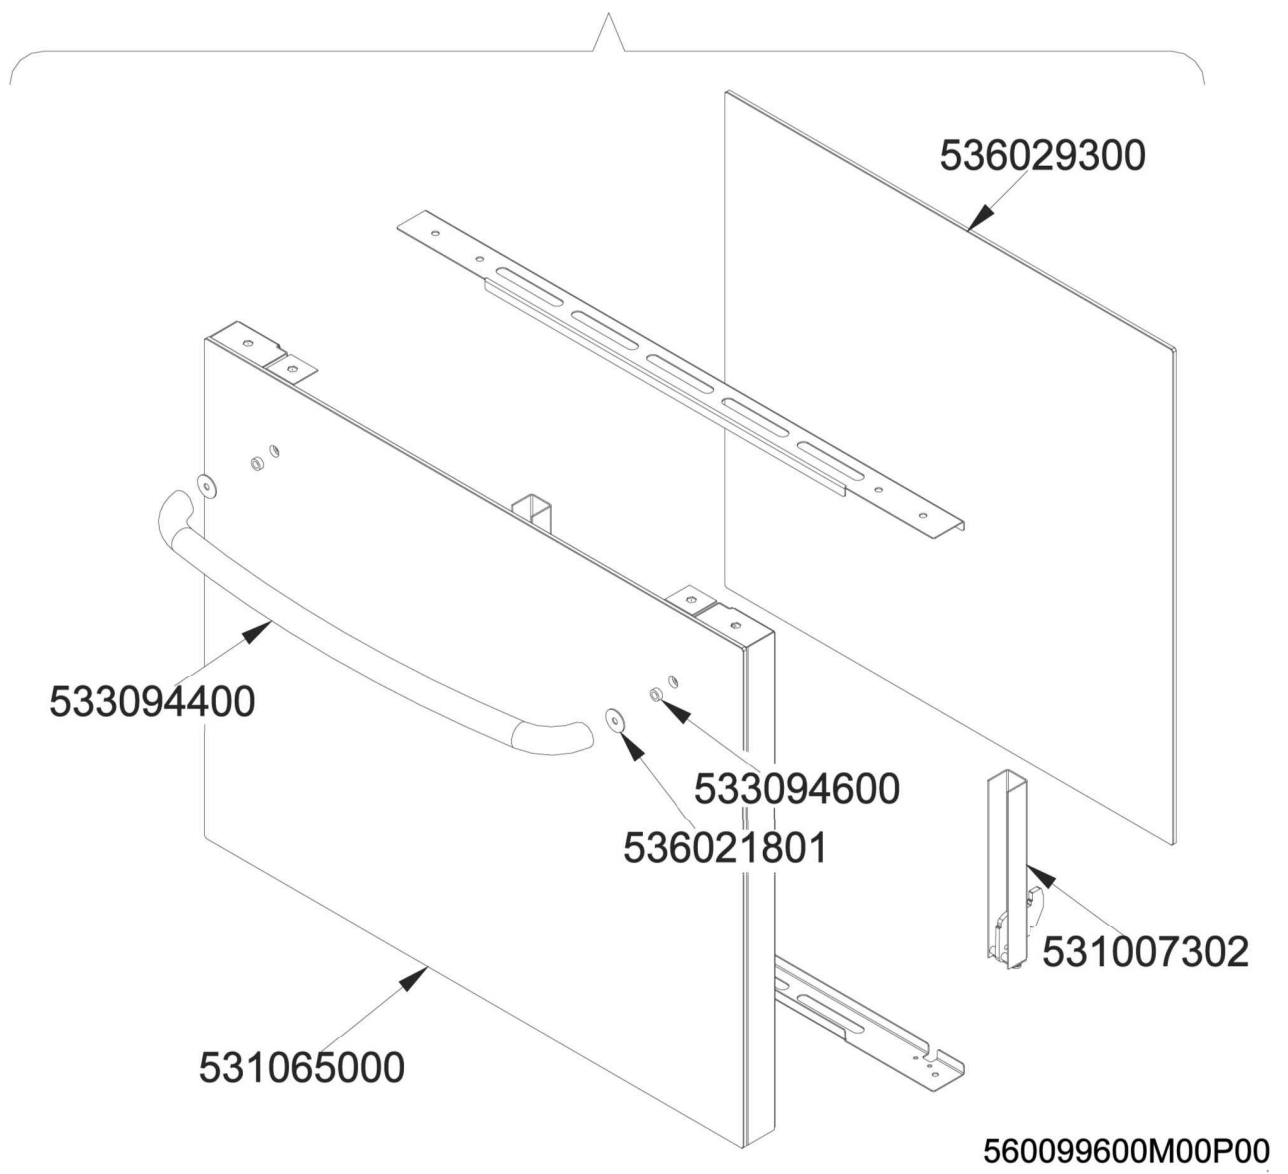

560099200M00P00

Page	Pos	Code	Description
001		544691900	
001		544687601	CONTROL PANEL MFM
001		544691800	
001		531048400	INOX LEG Ø1"3/4 100-165 M10
002		531033601	STAINLESS STEEL COMPL.OVEN DOOR 60
002		544637400	INNER DOOR OF MINI OVEN OF 60T-LINE
002		533094400	S/S OVEN DOOR HANDLE FOR 60T-LINE
002		544637300	S/S DOOR FOR MINI OVEN OF 60T LINE
002		531007302	DOOR HINGE FOR MAXI OVEN 60.LINE
002		531059100	COMPLETE OVEN GLASS DOOR FOR NEW 60
002		536029300	INTERNAL GLASS FOR OVEN DOOR MINI
002		533094600	BUSH P.F. 60-LINE
002		536021801	DOOR HANDLE SPACER FOR MAXI OVEN
002		531065000	EXTERNAL GLASS MINI OVEN DOOR+FRAME
003		539061400	ADESIVE DISK FOR SWITCH OVEN S60
003		539054200	STAMP Ø20,5 CR."L" LOTUS R.
003		536034400	KNOB §77 4P. §06*4,6 C/M
003		539024000	SIGN PLATE FOR OVEN SELECTOR
003		537019201	OVEN COMMUTATOR MULTIF.60+65
003		539023900	SIGN PLATE FOR OVEN TEMPERATURE
003		539018800	BLANK INDEX FOR KNOB
003		539023800	LABEL FOR OVEN TIMER
003		539061200	ADHESIV.DISK FOR TYMER EL. OVEN
003		537019301	TIMER ELECT.120' 4 T.F. MF
003		537019101	THERMOSTAT MONOPHAS.050-320°C F.MF
003		537014100	WHITE WARNING LIGHT 250V
003		537014200	GREEN WARNING LIGHT 250V
003		539061500	ADESIVE DISK OVEN THERMOSTAT S60
003		533095900	PIN FOR GRIDSHOLDER SUPPORT CF 60
003		537006402	OVEN ELEMENT * 62 SUP. 2500W 230V
003		537019000	CIRCULAR HEATING ELEMENT FOR OVEN
003		533136500	NUT FOR FAN S60T
003		533136600	OVEN MOTOR OF S60T
003		537044700	S60/65/60T MOTORFAN
003		534018000	HANDLES PROTECTION FOR CF-62
003		533084801	PANEL SPACER OF AIR DIFF.MAXI OVEN
003		537007900	OVEN BULB-SOCKET WITH LAMP
003		536011402	OVEN GASKET CF-62
003		531057700	DOOR WHEEL HOLDER F.MAXI OVEN 60T
003		533079700	LOCK SPRING FOR BULB §3/§4
003		531062700	LHD GRIDS HOLDER FOR MINI-OVEN
003		531012803	OVEN GRID CF-62E
003		537025001	OVEN HEATING EL.W1600 V230 62
003		537025002	HEATING ELEMENT 1600W 230V
003		531062800	RHD GRIDS HOLDER FOR MINI-OVEN