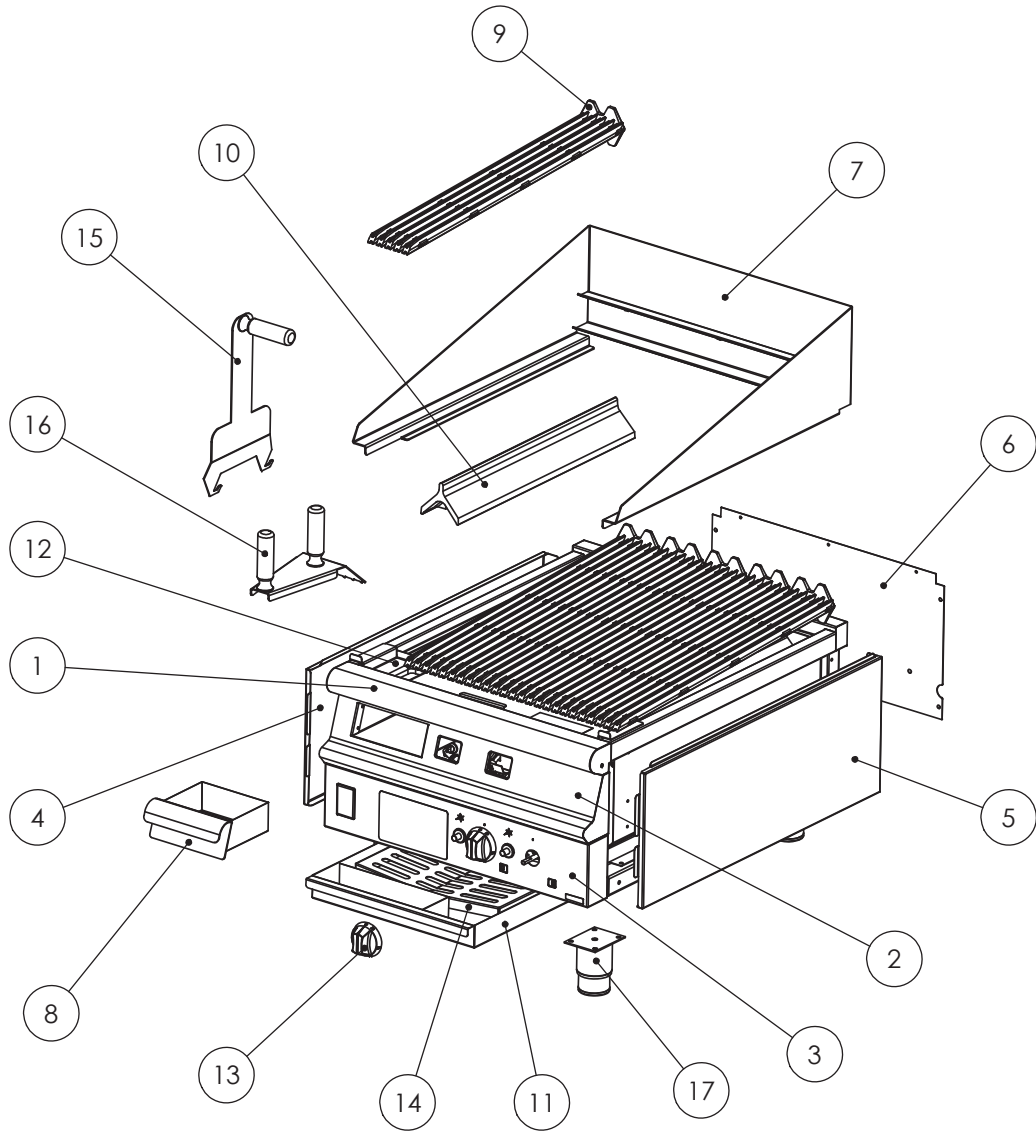

DOMINATOR PLUS

ITEM	DESCRIPTION	SPARES No
1	HOB ASSEMBLY	535050001
2	FRONT FACIA ASSEMBLY	535050002
3	LOWER CONTROL PANEL	535050003
4	OUTER SIDE LH	535150008
5	OUTER SIDE RH	535150009
6	OUTER BACK	535050004
7	SPLASH GUARD ASSEMBLY	535050005
8	FAT JUG ASSEMBLY	535050006
9	BRANDING GRID	535010013
10	BURNER BAFFLE	535010014
11	DRIP TRAY ASSEMBLY	535000011
12	SPILL TRAY ASSEMBLY	535000003
13	CONTROL KNOB	535050007
14	DRIP TRAY DEFLECTOR PLATE	535050008
15	LIFTING TOOL	535010018
16	SCRAPER	536000046
17	ST/ ST ADJUSTABLE FEET	535150013

Issue	Alteration	Date	Product	Document Reference
A	Initial Issue	09/08/11	G3625	AD48867

DOMINATOR PLUS

ITEM	DESCRIPTION	SPARES No G3625	SPARES No G3625ES
1	SPARK IGNITER KIT (NOT SHOWN)	535150015	535150015
1.1	SPARK IGNITER	535010000	535010000
2	BURNER ASSY	535010015	535010015
2.1	AERATION SHROUD	531880785	531880785
3	BURNER INJECTOR (NAT GAS)	530961130	535101042
4	BURNER INJECTOR (PROPANE)(NOT SHOWN)	535010033	536000027
5	BURNER INJECTOR HOLDER (PROPANE)(NOT SHOWN)	535820020	535820020
6	FLOATRAIL ASSEMBLY	535000006	535000006
7	VALVE ASSEMBLY (NAT GAS)	535010028	535010028
8	VALVE ASSEMBLY (PROPANE)(NOT SHOWN)	536000038	536000038
9	PILOT BURNER ASSEMBLY (NAT GAS)	535010005	535010005
10	PILOT BURNER ASSEMBLY (PROPANE)(NOT SHOWN)	535010034	535010034
11	GOVERNOR ASSEMBLY (NAT GAS ONLY)	536000044	536000044
12	ELECTRODE	537742004	537742004
13	THERMOCOUPLE	537883018	537883018
14	PIPE KIT ϕ 10 X 250	535010008	535010008
15	PIPE KIT ϕ 10 X 500	535010010	535010010
16	PIPE KIT ϕ 4 X 400	535010012	535010012