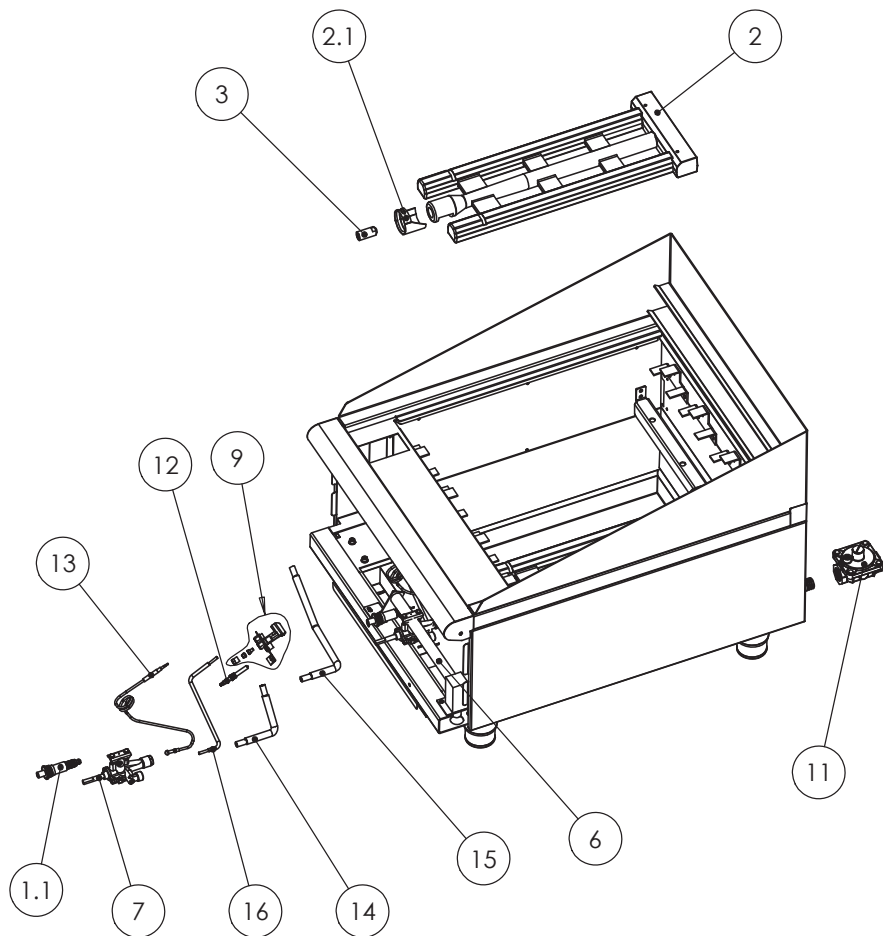

DOMINATOR PLUS

ITEM	DESCRIPTION	SPARES No
1	HOB ASSEMBLY	535050001
2	FRONT FACIA ASSEMBLY	535050002
3	LOWER CONTROL PANEL	535050003
4	OUTER SIDE LH	535150008
5	OUTER SIDE RH	535150009
6	OUTER BACK	535050004
7	SPLASH GUARD ASSEMBLY	535050005
8	FAT JUG ASSEMBLY	535050006
9	BRANDING GRID	535010013
10	BURNER BAFFLE	535010014
11	DRIP TRAY ASSEMBLY	535000011
12	SPILL TRAY ASSEMBLY	535000003
13	CONTROL KNOB	535050007
14	DRIP TRAY DEFLECTOR PLATE	535050008
15	LIFTING TOOL	535010018
16	SCRAPER	536000046
17	ST/ ST ADJUSTABLE FEET	535150013

Issue	Alteration	Date	Product	Document Reference
A	Initial Issue	09/08/11	G3625	AD48867

DOMINATOR PLUS

ITEM	DESCRIPTION	SPARES No G3625	SPARES No G3625ES
1	SPARK IGNITER KIT (NOT SHOWN)	535150015	535150015
1.1	SPARK IGNITER	535010000	535010000
2	BURNER ASSY	535010015	535010015
2.1	AERATION SHROUD	531880785	531880785
3	BURNER INJECTOR (NAT GAS)	530961130	535101042
4	BURNER INJECTOR (PROPANE)(NOT SHOWN)	535010033	536000027
5	BURNER INJECTOR HOLDER (PROPANE)(NOT SHOWN)	535820020	535820020
6	FLOATRAIL ASSEMBLY	535000006	535000006
7	VALVE ASSEMBLY (NAT GAS)	535010028	535010028
8	VALVE ASSEMBLY (PROPANE)(NOT SHOWN)	536000038	536000038
9	PILOT BURNER ASSEMBLY (NAT GAS)	535010005	535010005
10	PILOT BURNER ASSEMBLY (PROPANE)(NOT SHOWN)	535010034	535010034
11	GOVERNOR ASSEMBLY (NAT GAS ONLY)	536000044	536000044
12	ELECTRODE	537742004	537742004
13	THERMOCOUPLE	537883018	537883018
14	PIPE KIT ϕ 10 X 250	535010008	535010008
15	PIPE KIT ϕ 10 X 500	535010010	535010010
16	PIPE KIT ϕ 4 X 400	535010012	535010012