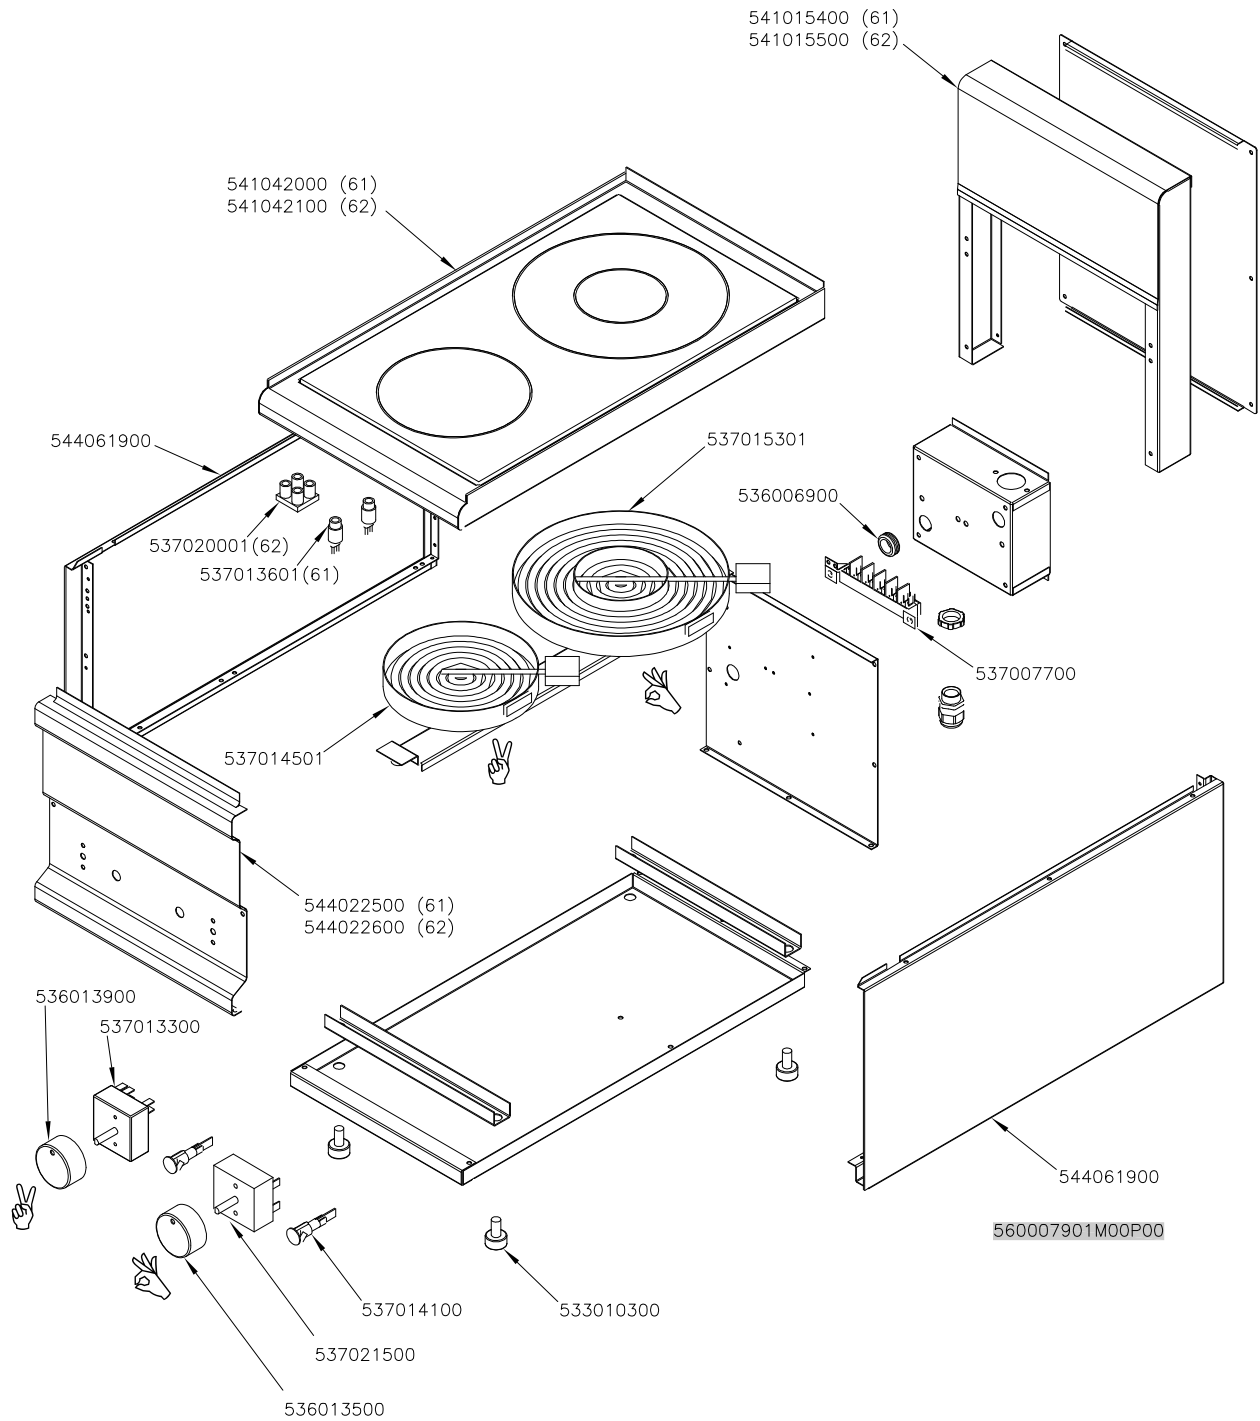

MAGIC SNACK 60

ELETTRICO / ELECTRIC / ELEKTRO / ELECTRIQUE

PCC-61EM PCC-62EM PCC-62ET N°≥0211

Page	Pos	Code	Description
001		541015500	NEUTRAL SPACER 62
001		541042100	UPPER PLATE PCC-74E
001		544061900	RIGHT SIDE PANEL 60 LINE
001		537020001	REMAINING HEAT 4 PILOT LIGHTS UNIT
001		537015301	EL. PLATE PCC D.230 700+1400W 230V
001		536006900	RUBBER CABLE GUIDE D.25MM.HOLE 16MM
001		537007700	TERMINAL BLOCK THREEPHASE 40A
001		537014501	EL. PLATE PCC-60 D.165 1200W 230V
001		544022600	CONTROL PANEL PC-2E
001		536013900	KNOB 7 POSITIONS PCC-60E
001		537013300	CURRENT REGULATOR FOR ELEC. PLATE
001		533010300	ADJUSTABLE FOOT M10*20 D.23
001		537014100	WHITE WARNING LIGHT 250V
001		537021500	REGULATOR FOR EL.PLATE 2CIRC.230V
001		536013500	KNOB 7 POSITIONS PCC-60E