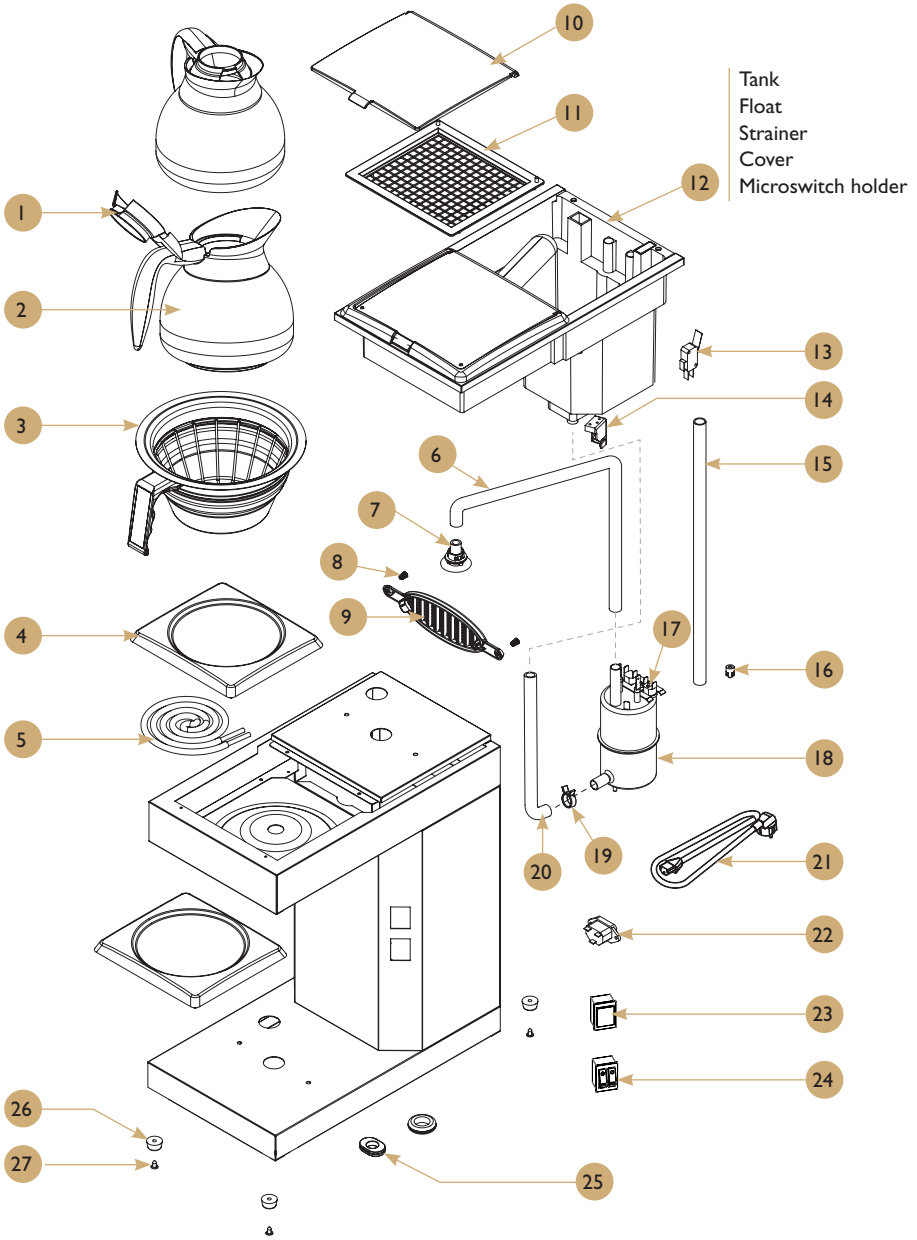

M-2

Drawing

M-2

Spare parts list

POS.	PCS	Part No.	Description
1	1	I20433	Lid, Glass decanter
2	2	I10001	Decanter glass
3	1	I102016	Brew basket 1.8L 90 mm
4	2	I20811 (230V)	Warming plate 230V/95W
4	2	I20812I (110V)	Warming plate 110V/95W
5	1	I60101	Heat coil 95W
6	1	I505041	Silicon hose hot 1.8L
7	1	I204016	Spray nozzle for water tank
8	1	I402150	Screw T20 M 4x8mm
9	1	I20422	Air inlet plastic 1.8L
10	1	I204012	Lid of tank original
11	1	I204013	Strainer original
12	1	I204015	Water tank complete 1.8L
13	1	I60821 (230V)	Micro switch tank 1.8L
13	1	I60822I (110V)	Microswitch 125V
14	1	I204014	Microswitch holder
15	1	I505062	Overflow hose
16	1	I206123	Non return valve
17	1	I60212-03	Over heating protection
18	1	I205101 (230V)	Brewing element 230V/2200W
18	1	I20505 (110V)	Brewing element 110V/1600W
19	4	I40339	Clip for hose 16.4mm
20	1	I031503	Silicon hose cold complete
21	1	I60565	Main supply cable / Europe
22	1	I60570	Power cord inlet/Main socket
23	1	I60804-04	Brewing lamp
24	1	I60802-04	Rocker switch double
25	1	I505063	Rubber bottom TPE
26	4	I20320	Rubber feet V2
27	4	I402163	Screw M4x8