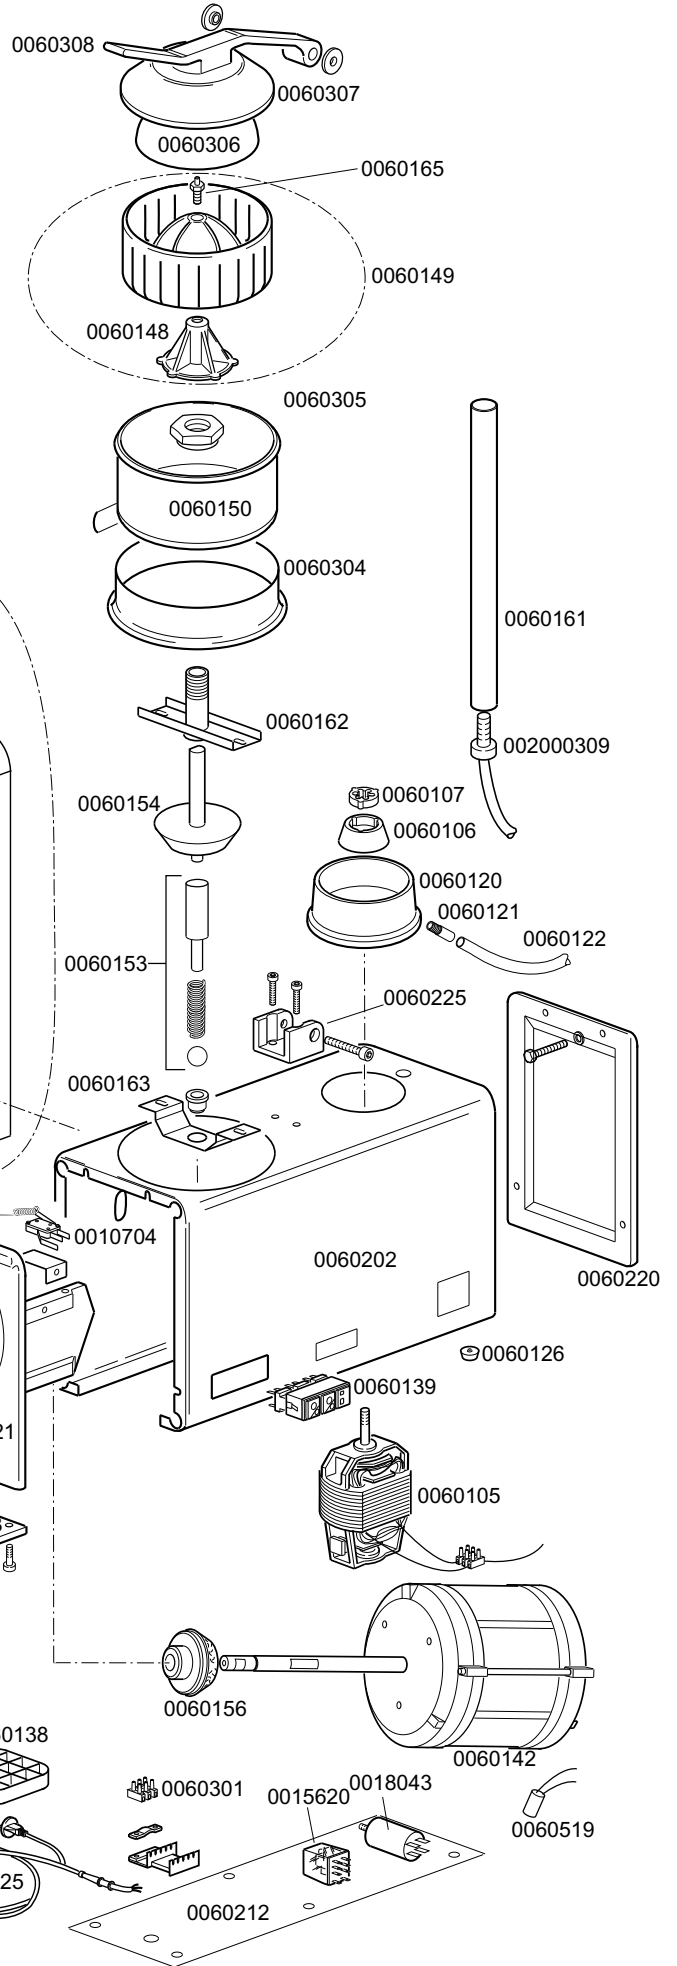

KROMO

**TABLE
KI5720**

**REV
00**

BK12 - BK13

MULTIPLE GROUPS BK12-BK13

**TABLE
KI5720**

CODE	DESCRIPTION	CODE	DESCRIPTION
0010704	Door safety microswitch	0060305	Nut lock small basin
0015620	16A bipolar relay	0060306	Little bell citrus fruit squeezer
0018043	10 Microfarad condenser	0060307	Little bell citrus fruit squeezer cover
002000309	Safety reed	0060308	Citrus-fruit squeezer handle
0060100	Glass 1 liter	0060519	Radio interference filter
0060101	Glass 1,5 liter		
0060105	R93 2V engine		
0060106	Gear support		
0060107	Female gear		
0060108	Mixer cone		
0060109	Male gear		
0060110	Glass base		
0060111	Cover glass		
0060113	Male gear insert		
0060115	Glass gasket		
0060116	Knife assembly		
0060120	Glass support		
0060121	Drain small pipe fitting		
0060122	Drain small pipe		
0060125	Power supply cable		
0060126	Rubber small foot		
0060127	Blade for ice-crusher		
0060132	Glass cover 1,5 liter		
0060134	Blade holder		
0060135	Ice holder		
0060136	Perforated round small grill		
0060137	Ice holder grill		
0060138	Glasses holder		
0060139	Triple push button panel		
0060142	Main motor		
0060148	Counter cone		
0060149	Complete cone		
0060150	Fruit juice squeezer basing		
0060153	Complete press axis spring		
0060154	Aluminium pulley		
0060156	Clutch pulley		
0060161	Reed holder pipe		
0060162	Axis guide		
0060163	Stand axis		
0060165	Central screw		
0060170	Complete glass 1 liter with blade		
0060171	Complete glass 1 liter with cone		
0060172	Complete glass 3 liter with blade		
0060173	Complete glass 3 liter with cone		
0060174	Complete glass 1,5 liter with blade		
0060175	Complete glass 1,5 liter with cone		
0060202	Complete stainless steel carter		
0060212	Small bottom protection		
0060220	End-plated		
0060221	Feedbox holder		
0060223	Base		
0060224	Feedbox support		
0060225	Lever holder		
0060301	PA 27 3 poles terminal board		
0060302	Ice-press handle		
0060304	Basin citrus fruit squeezer support		