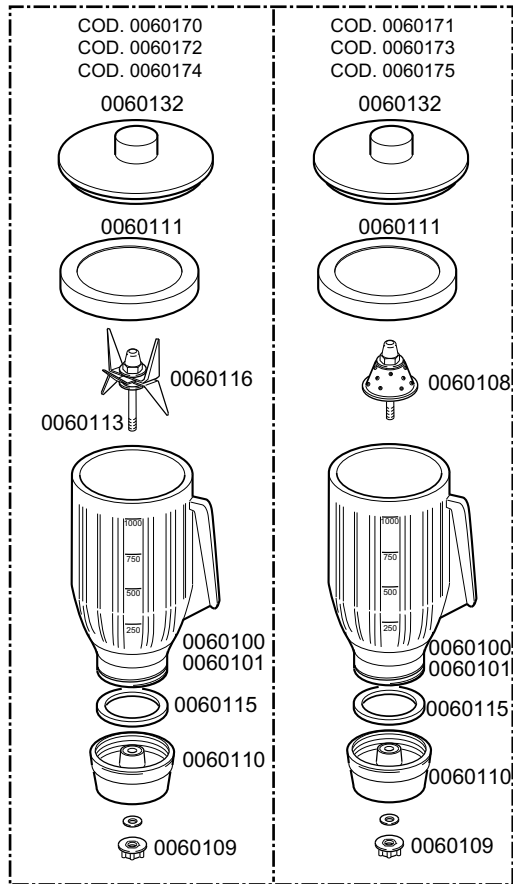

KROMO

**TABLE
KI5720**

**REV
00**

BK12 - BK13

MULTIPLE GROUPS BK12-BK13

**TABLE
KI5720**

CODE	DESCRIPTION	CODE	DESCRIPTION
0010704	Door safety microswitch	0060305	Nut lock small basin
0015620	16A bipolar relay	0060306	Little bell citrus fruit squeezer
0018043	10 Microfarad condenser	0060307	Little bell citrus fruit squeezer cover
002000309	Safety reed	0060308	Citrus-fruit squeezer handle
0060100	Glass 1 liter	0060519	Radio interference filter
0060101	Glass 1,5 liter		
0060105	R93 2V engine		
0060106	Gear support		
0060107	Female gear		
0060108	Mixer cone		
0060109	Male gear		
0060110	Glass base		
0060111	Cover glass		
0060113	Male gear insert		
0060115	Glass gasket		
0060116	Knife assembly		
0060120	Glass support		
0060121	Drain small pipe fitting		
0060122	Drain small pipe		
0060125	Power supply cable		
0060126	Rubber small foot		
0060127	Blade for ice-crusher		
0060132	Glass cover 1,5 liter		
0060134	Blade holder		
0060135	Ice holder		
0060136	Perforated round small grill		
0060137	Ice holder grill		
0060138	Glasses holder		
0060139	Triple push button panel		
0060142	Main motor		
0060148	Counter cone		
0060149	Complete cone		
0060150	Fruit juice squeezer basing		
0060153	Complete press axis spring		
0060154	Aluminium pulley		
0060156	Clutch pulley		
0060161	Reed holder pipe		
0060162	Axis guide		
0060163	Stand axis		
0060165	Central screw		
0060170	Complete glass 1 liter with blade		
0060171	Complete glass 1 liter with cone		
0060172	Complete glass 3 liter with blade		
0060173	Complete glass 3 liter with cone		
0060174	Complete glass 1,5 liter with blade		
0060175	Complete glass 1,5 liter with cone		
0060202	Complete stainless steel carter		
0060212	Small bottom protection		
0060220	End-plated		
0060221	Feedbox holder		
0060223	Base		
0060224	Feedbox support		
0060225	Lever holder		
0060301	PA 27 3 poles terminal board		
0060302	Ice-press handle		
0060304	Basin citrus fruit squeezer support		