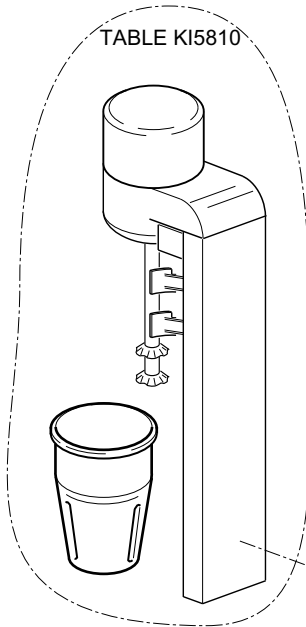

KROMO

**TABLE
KI5720**

**REV
00**

BK12 - BK13

MULTIPLE GROUPS BK12-BK13

**TABLE
KI5720**

CODE	DESCRIPTION	CODE	DESCRIPTION
0010704	Door safety microswitch	0060305	Nut lock small basin
0015620	16A bipolar relay	0060306	Little bell citrus fruit squeezer
0018043	10 Microfarad condenser	0060307	Little bell citrus fruit squeezer cover
002000309	Safety reed	0060308	Citrus-fruit squeezer handle
0060100	Glass 1 liter	0060519	Radio interference filter
0060101	Glass 1,5 liter		
0060105	R93 2V engine		
0060106	Gear support		
0060107	Female gear		
0060108	Mixer cone		
0060109	Male gear		
0060110	Glass base		
0060111	Cover glass		
0060113	Male gear insert		
0060115	Glass gasket		
0060116	Knife assembly		
0060120	Glass support		
0060121	Drain small pipe fitting		
0060122	Drain small pipe		
0060125	Power supply cable		
0060126	Rubber small foot		
0060127	Blade for ice-crusher		
0060132	Glass cover 1,5 liter		
0060134	Blade holder		
0060135	Ice holder		
0060136	Perforated round small grill		
0060137	Ice holder grill		
0060138	Glasses holder		
0060139	Triple push button panel		
0060142	Main motor		
0060148	Counter cone		
0060149	Complete cone		
0060150	Fruit juice squeezer basing		
0060153	Complete press axis spring		
0060154	Aluminium pulley		
0060156	Clutch pulley		
0060161	Reed holder pipe		
0060162	Axis guide		
0060163	Stand axis		
0060165	Central screw		
0060170	Complete glass 1 liter with blade		
0060171	Complete glass 1 liter with cone		
0060172	Complete glass 3 liter with blade		
0060173	Complete glass 3 liter with cone		
0060174	Complete glass 1,5 liter with blade		
0060175	Complete glass 1,5 liter with cone		
0060202	Complete stainless steel carter		
0060212	Small bottom protection		
0060220	End-plated		
0060221	Feedbox holder		
0060223	Base		
0060224	Feedbox support		
0060225	Lever holder		
0060301	PA 27 3 poles terminal board		
0060302	Ice-press handle		
0060304	Basin citrus fruit squeezer support		