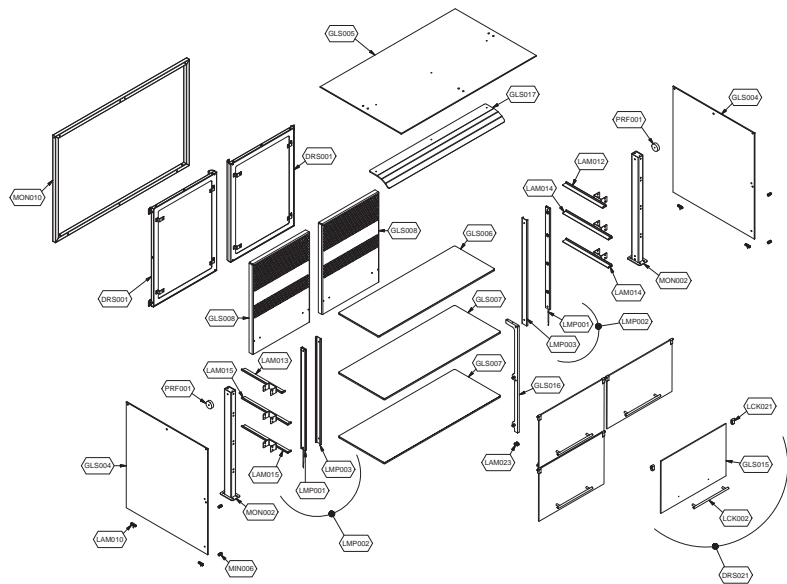

### Explosionszeichnung / Ersatzteile

---

Bitte bei Ersatzteilbestellung immer Artikelnummer und Seriennummer  
mit angeben!

	PARAM.	OPTIONAL

Code	Description	Notes
9BESS3FIV0A91ES	EXPLODED VIEW 1	
9BESS3FIV0A91ES	EXPLODED VIEW 2	
73688952	FULL EVAPORATOR KIT	5
74837151	FAN PROTECTION FILTER	2
74865634	COMPRESSOR	4
74837117	CONDENSER	5
73669672	DOOR KIT	
73669442	DOOR	
74867018	COMPRESSOR ELECTRICAL PARTS	2
74839122	EVAPORATOR	5
74845180	FAN	2
74845038	TANGENTIAL FAN	2
74776568	SIDE GLASS	
74776532	CURVED TOP GLASS	
74776642	GLASS TOP MIDDLE SHELF	
74776632	BOTTOM GLASS MIDDLE SHELF	
74776662	AIR-CONVEYOR PER DOOR LATERALE	
74776563	PLEXIGLASS DOOR	
74776565	PLEXIGLASS STRUCTURE	
74776533	DEFLETTORE	
74847181	EVAPORATOR GRID	
74742008	MAIN ON/OFF SWITCH	2
74742017	LIGHT ON/OFF SWITCH	2
75956088	POWER RELAY	2
72539780	CONDENSING UNIT SUPPORT	
72539782	CONDENSING UNIT GRID	
72556044	PAN SUPPORT	
72539391	EVAPORATOR COVERING	
72538682	EVAPORATOR FRONT AIR-CONVEYOR	
72538672	EVAPORATOR REAR AIR-CONVEYOR	
74707262	WELL TRAY	
72557114	GLASS SUPPORT	
72538730	TOP RIGHT SUPPORT	
72538732	TOP LEFT SUPPORT	

**9BESS3FIV0A91-SERVICE-STAND PLATINUM 3 FLAPS INCORPORA**

Code	Description	Notes
72538734	BOTTOM RIGHT SUPPORT	
72538736	BOTTOM LEFT SUPPORT	
72539674	FRAME FIXING KIT	
72538800	S/S SIDE SUPPORT	
72539482	PANS SUPPORTS	
74701602	HANDLE	3
74702300	HINGE	5
72539020	LED LIGHTING	
72539028	LAMP WITH PROTECTION	
72539026	LED LIGHTING PROTECTION	
72540437	SUPPORT	
72538990	SUPERSTRUCTURE SIDE SUPPORT	
73669432	GLASS SUPERSTRUCTURE W/O FLAPS	
72539682	SIDE FRAME	
72539692	FRONT BOTTOM FRAME	
72538952	DOOR SUPPORT FRAME	
74707120	PAN	3
72538992	SPACER	
SC850	ELECTRICAL WIRING	1
73670192	DRIER FILTER	2
RIF.TAR.B08	CONTROLLER PRESETTING SERVICE	1
74700881	UNSETTED ELECTRONIC CONTROLLER	1
74700916	PROBE	1
74700892	LED POWER PACK	1
74700954	SPEED FAN CONTROLLER	1
74861592	FULL CONDENSING UNIT	
74877107	VALVE	4
74708007	CASTOR/FEET	
73669908	POWER BOX	