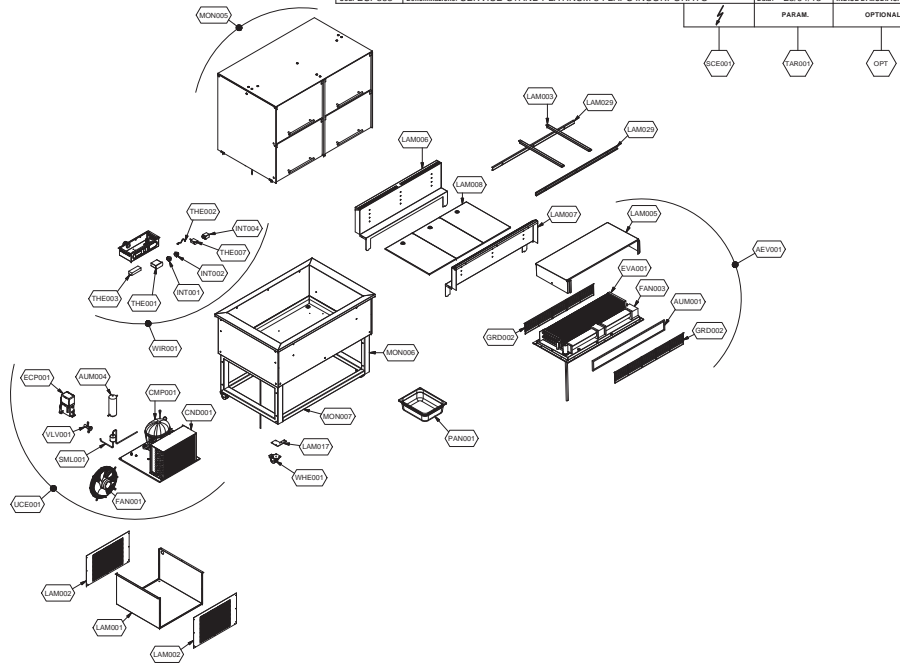

### Explosionszeichnung / Ersatzteile

---

Bitte bei Ersatzteilbestellung immer Artikelnummer und Seriennummer  
mit angeben!

	PARAM.	OPTIONAL

Code	Description	Notes
9BESS3FIV0A91ES	EXPLODED VIEW 1	
9BESS3FIV0A91ES	EXPLODED VIEW 2	
73688952	FULL EVAPORATOR KIT	5
74837151	FAN PROTECTION FILTER	2
74865634	COMPRESSOR	4
74837117	CONDENSER	5
73669672	DOOR KIT	
73669442	DOOR	
74867018	COMPRESSOR ELECTRICAL PARTS	2
74839122	EVAPORATOR	5
74845180	FAN	2
74845038	TANGENTIAL FAN	2
74776568	SIDE GLASS	
74776532	CURVED TOP GLASS	
74776642	GLASS TOP MIDDLE SHELF	
74776632	BOTTOM GLASS MIDDLE SHELF	
74776662	AIR-CONVEYOR PER DOOR LATERALE	
74776563	PLEXIGLASS DOOR	
74776565	PLEXIGLASS STRUCTURE	
74776533	DEFLETTORE	
74847181	EVAPORATOR GRID	
74742008	MAIN ON/OFF SWITCH	2
74742017	LIGHT ON/OFF SWITCH	2
75956088	POWER RELAY	2
72539780	CONDENSING UNIT SUPPORT	
72539782	CONDENSING UNIT GRID	
72556044	PAN SUPPORT	
72539391	EVAPORATOR COVERING	
72538682	EVAPORATOR FRONT AIR-CONVEYOR	
72538672	EVAPORATOR REAR AIR-CONVEYOR	
74707262	WELL TRAY	
72557114	GLASS SUPPORT	
72538730	TOP RIGHT SUPPORT	
72538732	TOP LEFT SUPPORT	

**9BESS3FIV0A91-SERVICE-STAND PLATINUM 3 FLAPS INCORPORA**

Code	Description	Notes
72538734	BOTTOM RIGHT SUPPORT	
72538736	BOTTOM LEFT SUPPORT	
72539674	FRAME FIXING KIT	
72538800	S/S SIDE SUPPORT	
72539482	PANS SUPPORTS	
74701602	HANDLE	3
74702300	HINGE	5
72539020	LED LIGHTING	
72539028	LAMP WITH PROTECTION	
72539026	LED LIGHTING PROTECTION	
72540437	SUPPORT	
72538990	SUPERSTRUCTURE SIDE SUPPORT	
73669432	GLASS SUPERSTRUCTURE W/O FLAPS	
72539682	SIDE FRAME	
72539692	FRONT BOTTOM FRAME	
72538952	DOOR SUPPORT FRAME	
74707120	PAN	3
72538992	SPACER	
SC850	ELECTRICAL WIRING	1
73670192	DRIER FILTER	2
RIF.TAR.B08	CONTROLLER PRESETTING SERVICE	1
74700881	UNSETTED ELECTRONIC CONTROLLER	1
74700916	PROBE	1
74700892	LED POWER PACK	1
74700954	SPEED FAN CONTROLLER	1
74861592	FULL CONDENSING UNIT	
74877107	VALVE	4
74708007	CASTOR/FEET	
73669908	POWER BOX	