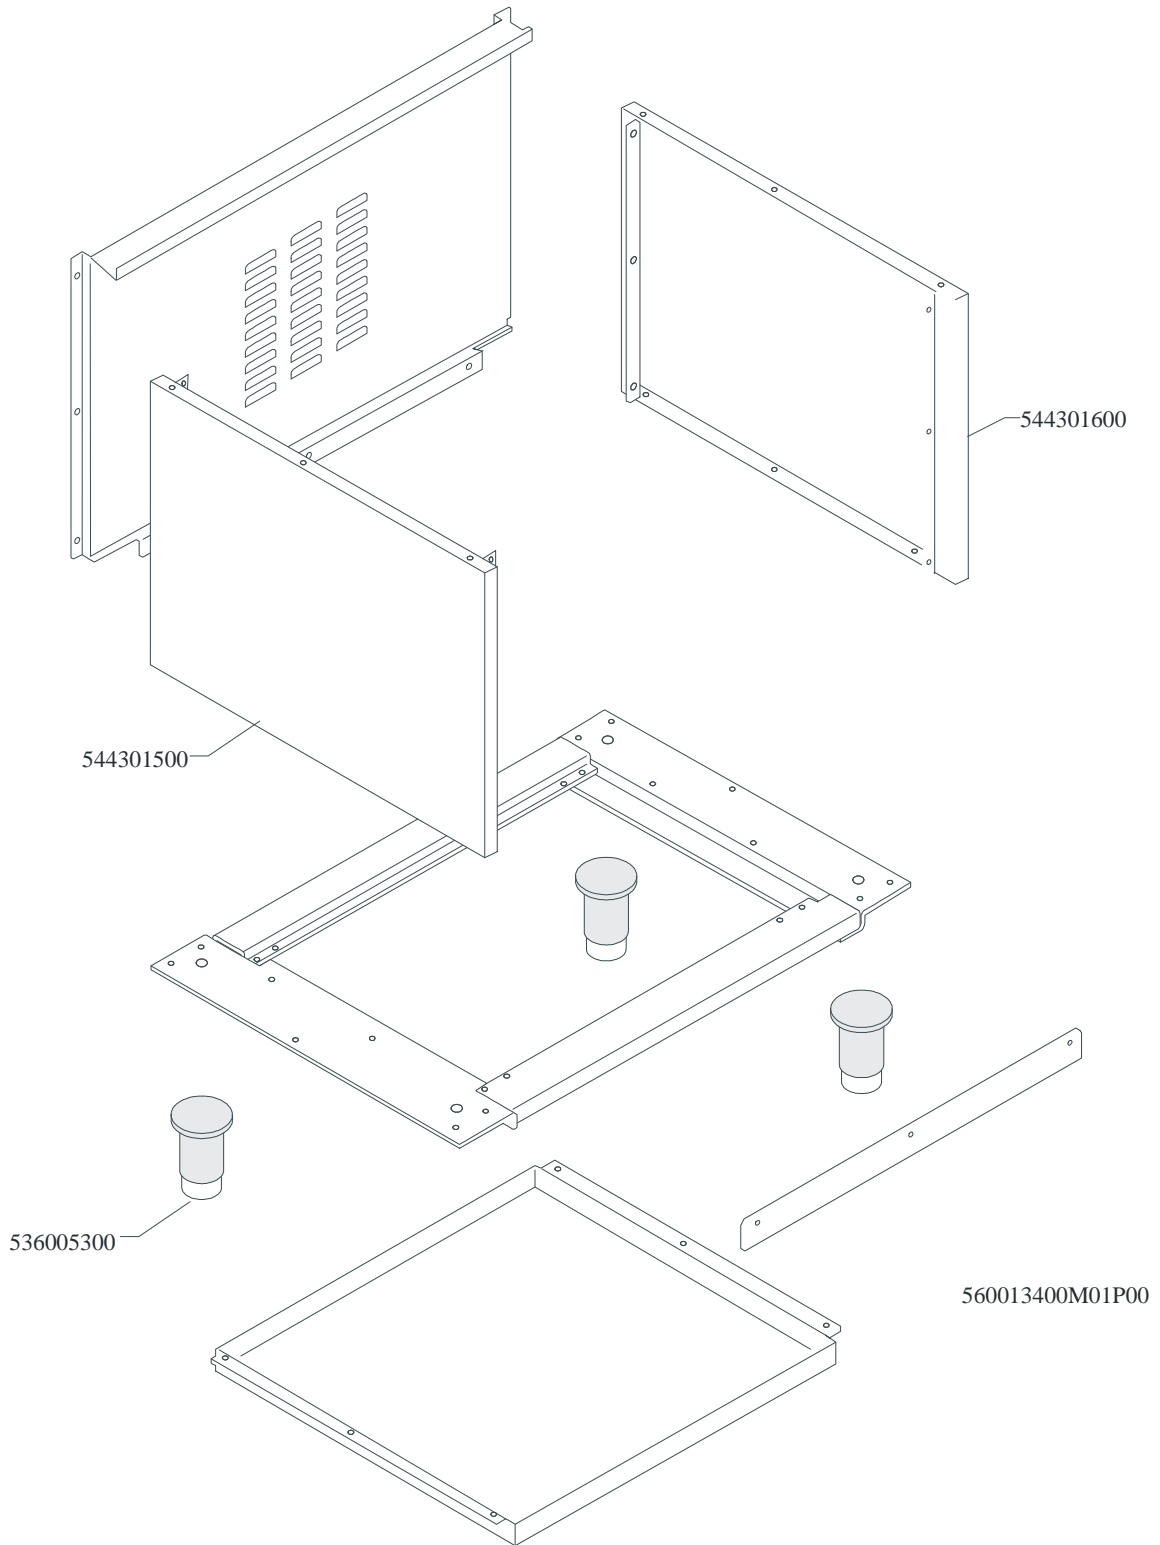

CF

Page	Pos	Code	Description
001		541042400	
001		537019400	EL. PLATE PCC D250 1000+1400W 230V
001		537012901	ELECTRICAL PLATE 1800W 230W PCC-65
001		541070100	NEUTRAL SPACER 8
001		544263500	RIGHT SIDE S.65
001		537013300	CURRENT REGULATOR FOR ELEC. PLATE
001		544293600	CONTROL PANEL CF4/CFC4-8ET
001		537020001	REMAINING HEAT 4 PILOT LIGHTS UNIT
001		539018900	INDEX FOR KNOB
001		537014100	WHITE WARNING LIGHT 250V
001		536013800	KNOB D.70 BLACK 6*5 WITH SPRING
001		539018000	ADHESIVE GRAD.DISC 7POS.DOUBLE RED
001		537007700	TERMINAL BLOCK THREEPHASE 40A
001		544263600	LEFT SIDE S.65
001		539018500	ADHESIVE GRADUATED DISC FOR KNOB
001		537021500	REGULATOR FOR EL.PLATE 2CIRC.230V
002		539024000	SIGN PLATE FOR OVEN SELECTOR
002		539023800	SIGN PLATE FOR OVEN TIMER
002		539023900	SIGN PLATE FOR OVEN TEMPERATURE
002		537019101	THERMOSTAT MONOPHAS.050-320°C F.MF
002		537019201	OVEN COMMUTATOR MULTIF.60+65
002		536013800	KNOB D.70 BLACK 6*5 WITH SPRING
002		537006800	FAN 240V CF-62
002		539023301	ADHESIVE GRADUATED*EL.MULTIF.COMM.
002		537014100	WHITE WARNING LIGHT 250V
002		537014200	GREEN WARNING LIGHT 250V
002		537019300	TIMER FOR MULTIFUNCTION OVEN
002		537019301	
002		539023501	ADHESIVE GRAD.DISC *E.MULTIF.TERM.
002		537006200	UPPER OVEN HEATING EL.1000+2000W
002		533084801	PANEL SPACER OF AIR DIFF.MAXI OVEN
002		533095900	PIN FOR GRIDSHOLDER SUPPORT CF 60
002		534009100	GRILL PROTECTION CF-8/10
002		539023400	ADHESIVE GRADUATED DISC F.KNOB
002		537005400	OVEN BULB 15W 300°C
002		537007900	OVEN BULB-SOCKET
002		536011301	OVEN GASKET CF-8/10 *FE*
002		537019000	CIRCULAR HEATING ELEMENT FOR OVEN
002		531012402	DOOR WHEEL HOLDER FOR MAXI OVEN
002		531057900	LHD GRIDS HOLDER FOR MAXI-OVEN
002		531057800	RHD GRIDS HOLDER FOR MAXI-OVEN
002		531006701	MAXI OVEN GRID FOR S60/65
002		537006300	LOWER OVEN HEATING EL.W1750 230CF8/
002		533079700	LOCK SPRING FOR BULB §3/§4
003		531009602	GLASS DOOR FOR MAXI OVEN OF 600LINE
003		536007102	
003		531064400	EXTERNAL GLASS MAXI OVEN DOOR+FRAME
003		536021801	DOOR HANDLE SPACER FOR MAXI OVEN
003		536006502	OVEN DOOR HANDLE 60LINE AL.
003		531007302	DOOR HINGE FOR MAXI OVEN 60.LINE
003		531012702	STAINLESS STEEL OVEN DOOR 60 LINE