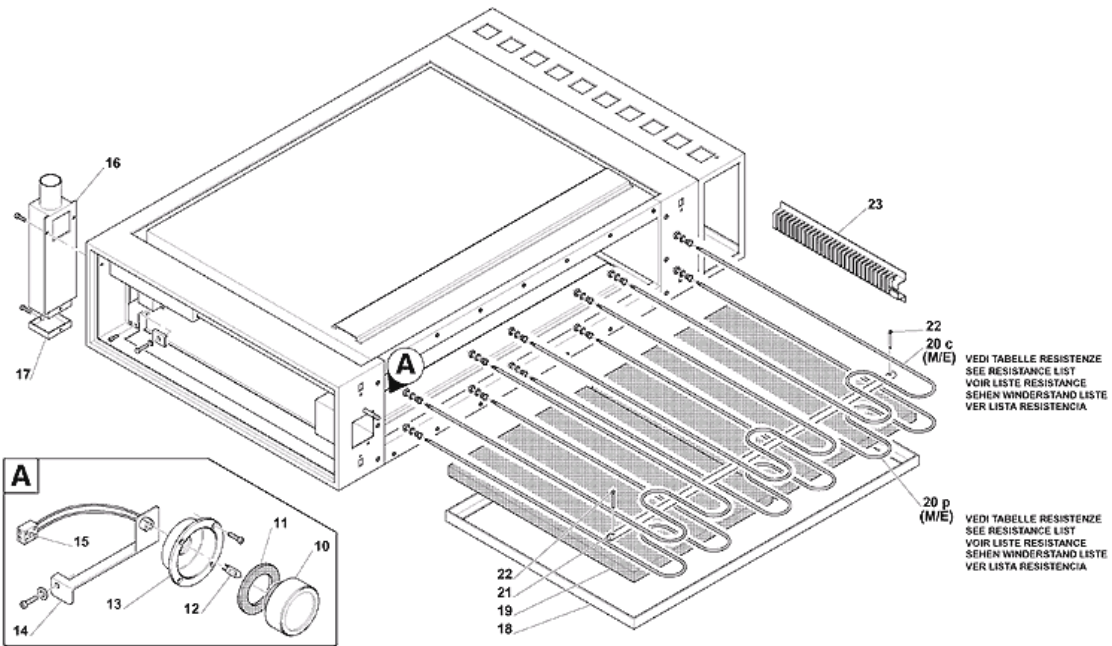

## Spare Parts Catalogue Series 2000

- 1 - Panels
- 2 - Oven
- 3 - Oven
- 4 - Front piece door
- 5 - Analogue panel
- 6 - Digital panel
- 7 - Heater list

## 1 - Panels

POSITION	CODE	DESCRIPTION
0001A	WPVT020	C.P.FRONT.DX F.S.2000R (WPRT0
0002	WPST310	PANNELLO FRONTALE SX ST
0002A	WPVT120	C.P.FRONT.SX F.S.2000R S(WPRT1
0003	AC06500	POMELLO CAMINO FORNO PL/50 M10
0004	WSL2020	COMP.TRAV SUP/INF 69-66 V.N.
0004	WSL25	FLASK
0004	WSL30	UPPER/LOWER BAR UNIT 96/99/109
0004	WSL35	FLASK
0005	WPSC010	C.CAPPA F.96/99/109 STANDARD
0005	WSL06	HOOD
0005	WSS0410	COMP.CAPPA ST FORNO 77/1-2-3
0005	WSS06	CHIMNEY UNIT 66/69 STANDARD
0005A	WPVC0	HOOD
0005A	WRL06	HOOD
0005A	WRS0420	COMPL.CAPPA F.77 R SM.M
0005A	WRS0620	C.CAPPA RU 66-69/1-2-3 SM.M.
0006	WPC38	COVER
0006	WPC48	COVER
0006	WPC57	COVER
0006	WPC68	COVER
0006	WPC7020	C.COP.SUP.INF F.69 V.N T.N.
0006	WPC72	COVER
0006	WPC74	COVER
0007	WP22111	FIANCO DX F.77/96/66 (NERO)
0007	WP33111	FIANCO DX+SX F.69/99TV + GAS
0007	WP44100	FIANCO DX+SX 111+109 (NERO)TV
0008	WP140	COVER
0008	WP22200	FIANCO SX F.96/66 (NERO)
0008	WP33200	FIANCO SX F.69/99 (NERO)
0008	WP44200	FIANCO SX 111+109 (NERO)
0009	WP033	REAR PANNEL
0009	WP133	REAR PANNEL
0009	WP333	REAR PANNEL
0009	WP344	REAR PANNEL