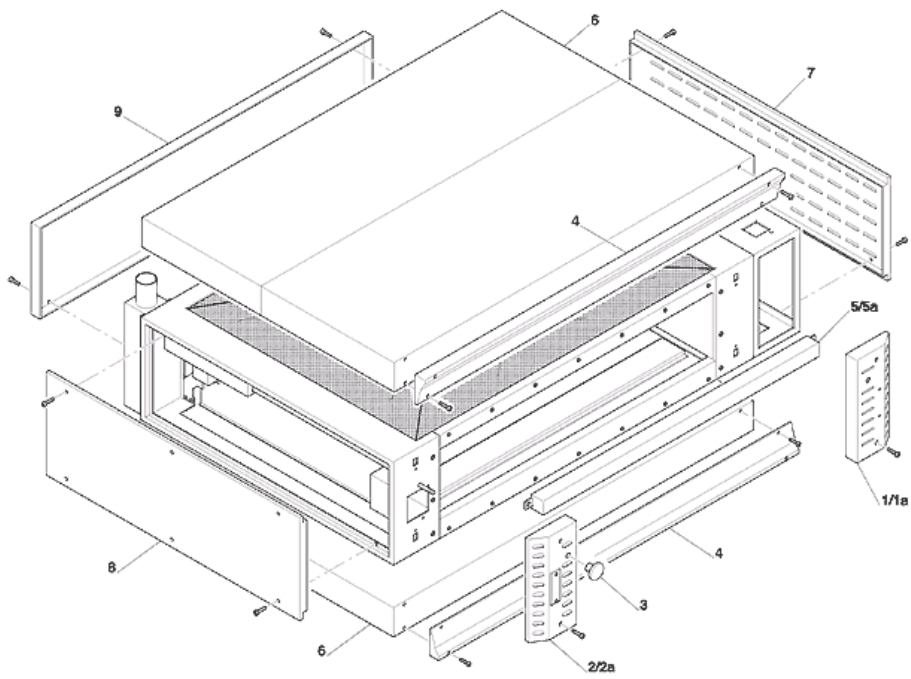

## Spare Parts Catalogue Series 2000

- 1 - Panels
- 2 - Oven
- 3 - Oven
- 4 - Front piece door
- 5 - Analogue panel
- 6 - Digital panel
- 7 - Heater list

## 1 - Panels

POSITION	CODE	DESCRIPTION
0001A	WPVT020	C.P.FRONT.DX F.S.2000R (WPRT0
0002	WPST310	PANNELLO FRONTALE SX ST
0002A	WPVT120	C.P.FRONT.SX F.S.2000R S(WPRT1
0003	AC06500	POMELLO CAMINO FORNO PL/50 M10
0004	WSL2020	COMP.TRAV SUP/INF 69-66 V.N.
0004	WSL25	FLASK
0004	WSL30	UPPER/LOWER BAR UNIT 96/99/109
0004	WSL35	FLASK
0005	WPSC010	C.CAPPA F.96/99/109 STANDARD
0005	WSL06	HOOD
0005	WSS0410	COMP.CAPPA ST FORNO 77/1-2-3
0005	WSS06	CHIMNEY UNIT 66/69 STANDARD
0005A	WPVC0	HOOD
0005A	WRL06	HOOD
0005A	WRS0420	COMPL.CAPPA F.77 R SM.M
0005A	WRS0620	C.CAPPA RU 66-69/1-2-3 SM.M.
0006	WPC38	COVER
0006	WPC48	COVER
0006	WPC57	COVER
0006	WPC68	COVER
0006	WPC7020	C.COP.SUP.INF F.69 V.N T.N.
0006	WPC72	COVER
0006	WPC74	COVER
0007	WP22111	FIANCO DX F.77/96/66 (NERO)
0007	WP33111	FIANCO DX+SX F.69/99TV + GAS
0007	WP44100	FIANCO DX+SX 111+109 (NERO)TV
0008	WP140	COVER
0008	WP22200	FIANCO SX F.96/66 (NERO)
0008	WP33200	FIANCO SX F.69/99 (NERO)
0008	WP44200	FIANCO SX 111+109 (NERO)
0009	WP033	REAR PANNEL
0009	WP133	REAR PANNEL
0009	WP333	REAR PANNEL
0009	WP344	REAR PANNEL