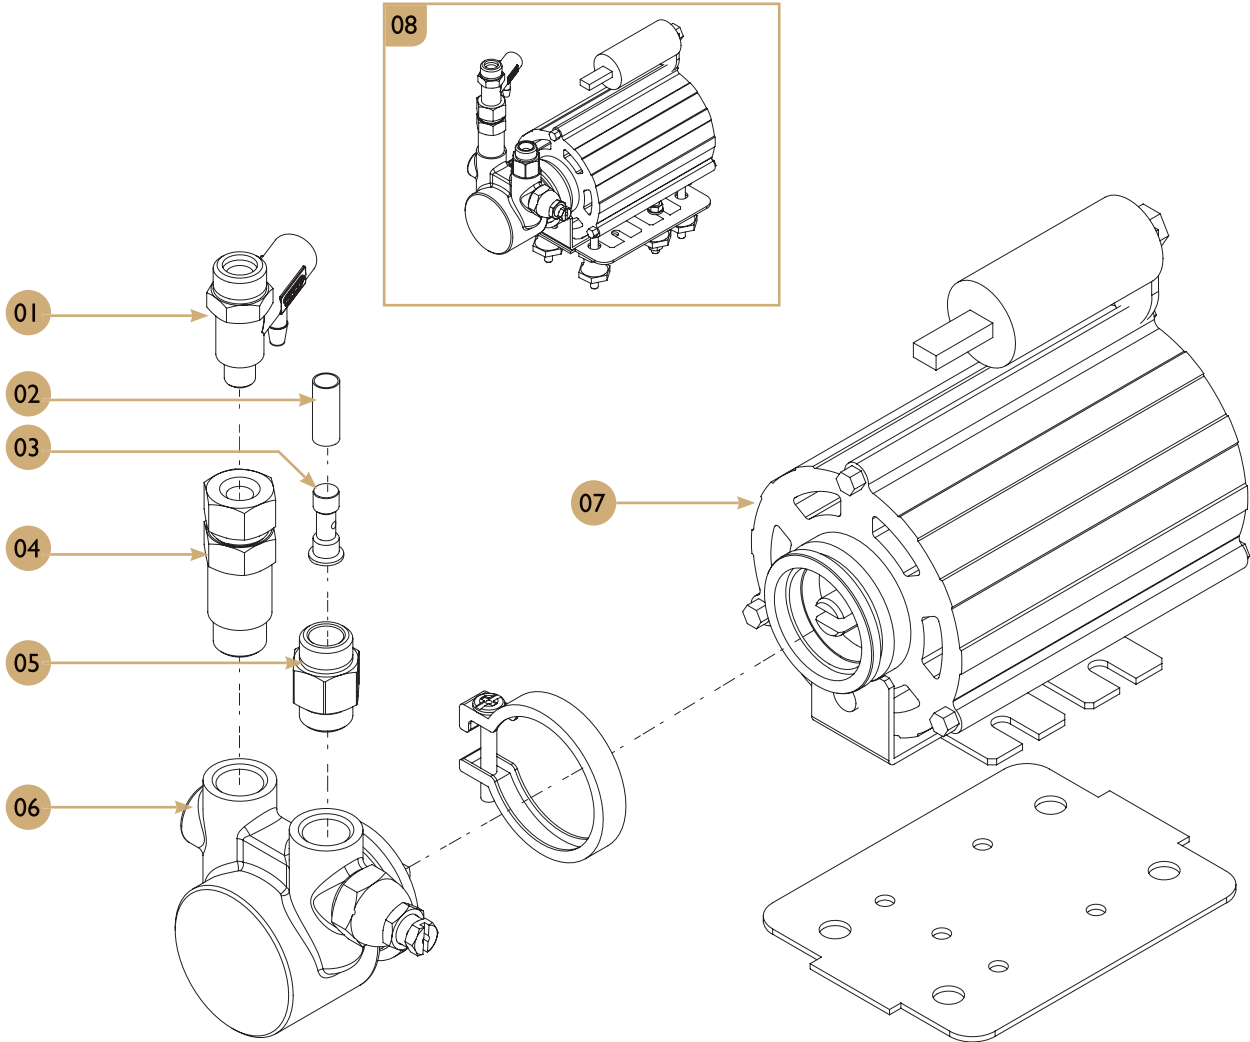

Rotary pump

Drawing

Spare parts list

POS.	PCS	Part No.	Description
01	1	C30400055	Pump bypass
02	1	C70000009	Tubular group filter
03	1	C30100100	Inlet water filter holder
04	1	C65000010	Retention valve 3/8-1/8
05	1	C30000240	Pump adaptor 3/8-3/8
06	1	C60000030	Pump head
07	1	C60000016	Crem 230V 50Hz
08	1	CASS00004	Rotary pump complete