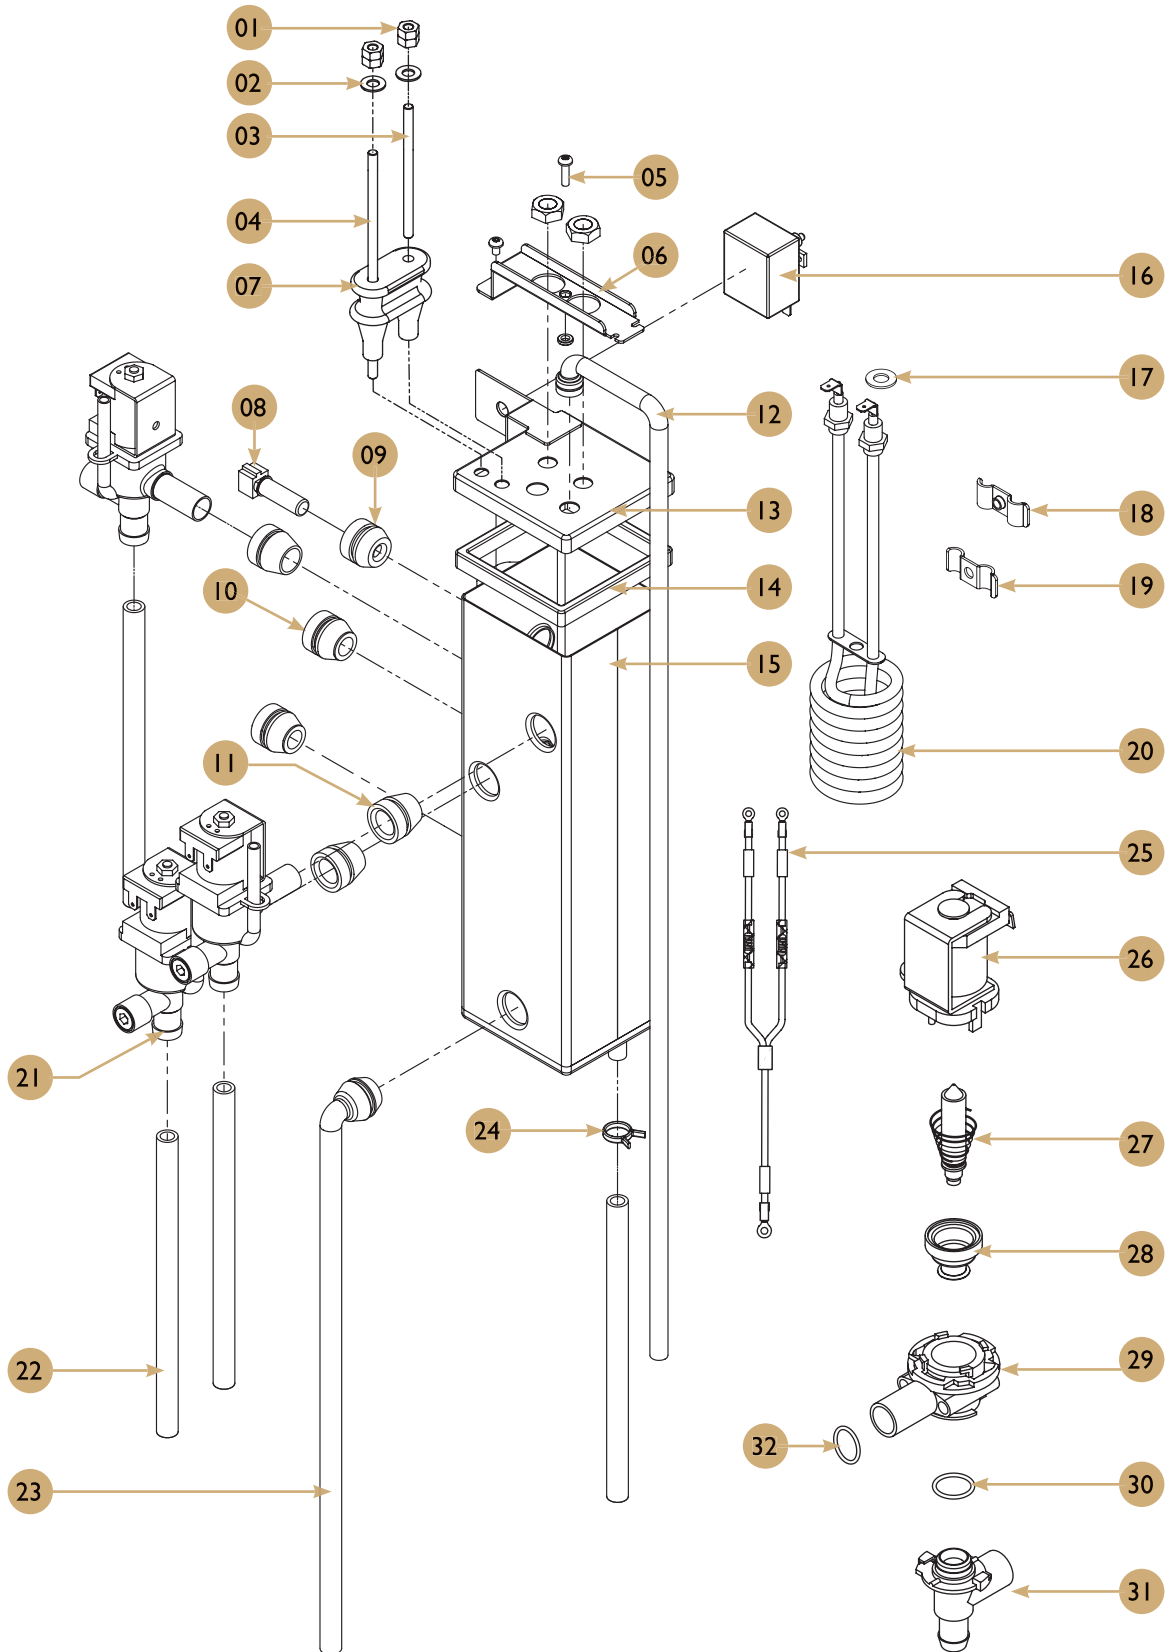

Tank 1.8L-SE

Drawing

Tank 1.8L - SE

Spare parts list

POS.	PCS	Part No.	Description
01	1	1401101	Nut M3 SS A2
02	1	1461008	Spring washer M3
03	1	1364026	Sensor short 60mm
04	1	1205301	Sensor long 90 mm
05	1	1402003	Screw M4 x16mm
06	1	261151	Tank bracket
07	1	1605362	Double seal level sensor
08	1	711000	NTC thermistor complete
09	1	1605361	Seal for NTC
10	2	160538-03	Plug for water outlet
11	3	1561010	Seal for outlet valve big
12	1	1561015	Over flow pipe tank
13	1	260616	Tank lid for OH
14	1	1206588	Tank gasket
15	1	1263506	Tank Complete For CQube S
16	1	220220	High limit switch
17	2	1206507	Fiber washer
18	1	260851	SS clamp holder left
19	1	260852	SS clamp holder right
20	1	1601311	Element 2200W/230V with SS nuts
21	3	1206290	Outlet valve 24V black
22	4	150501	Tube silicon 8-12mm, sale in M
23	1	1561014	Inlet pipe tank
24	1	140330	Clamp 13.3mm
25	1	1666013	Harness water level sensor
26	1	1660057	Valve coil 24V DC black
27	1	1660058	Valve metal plunger and spring
28	1	1501193	valve silicone plunger
29	1	1660060	Valve upper body
30	1	1206451	Valve body o-ring
31	1	1660062	Valve lower body
32	1	1206452	O-ring adjustment screw