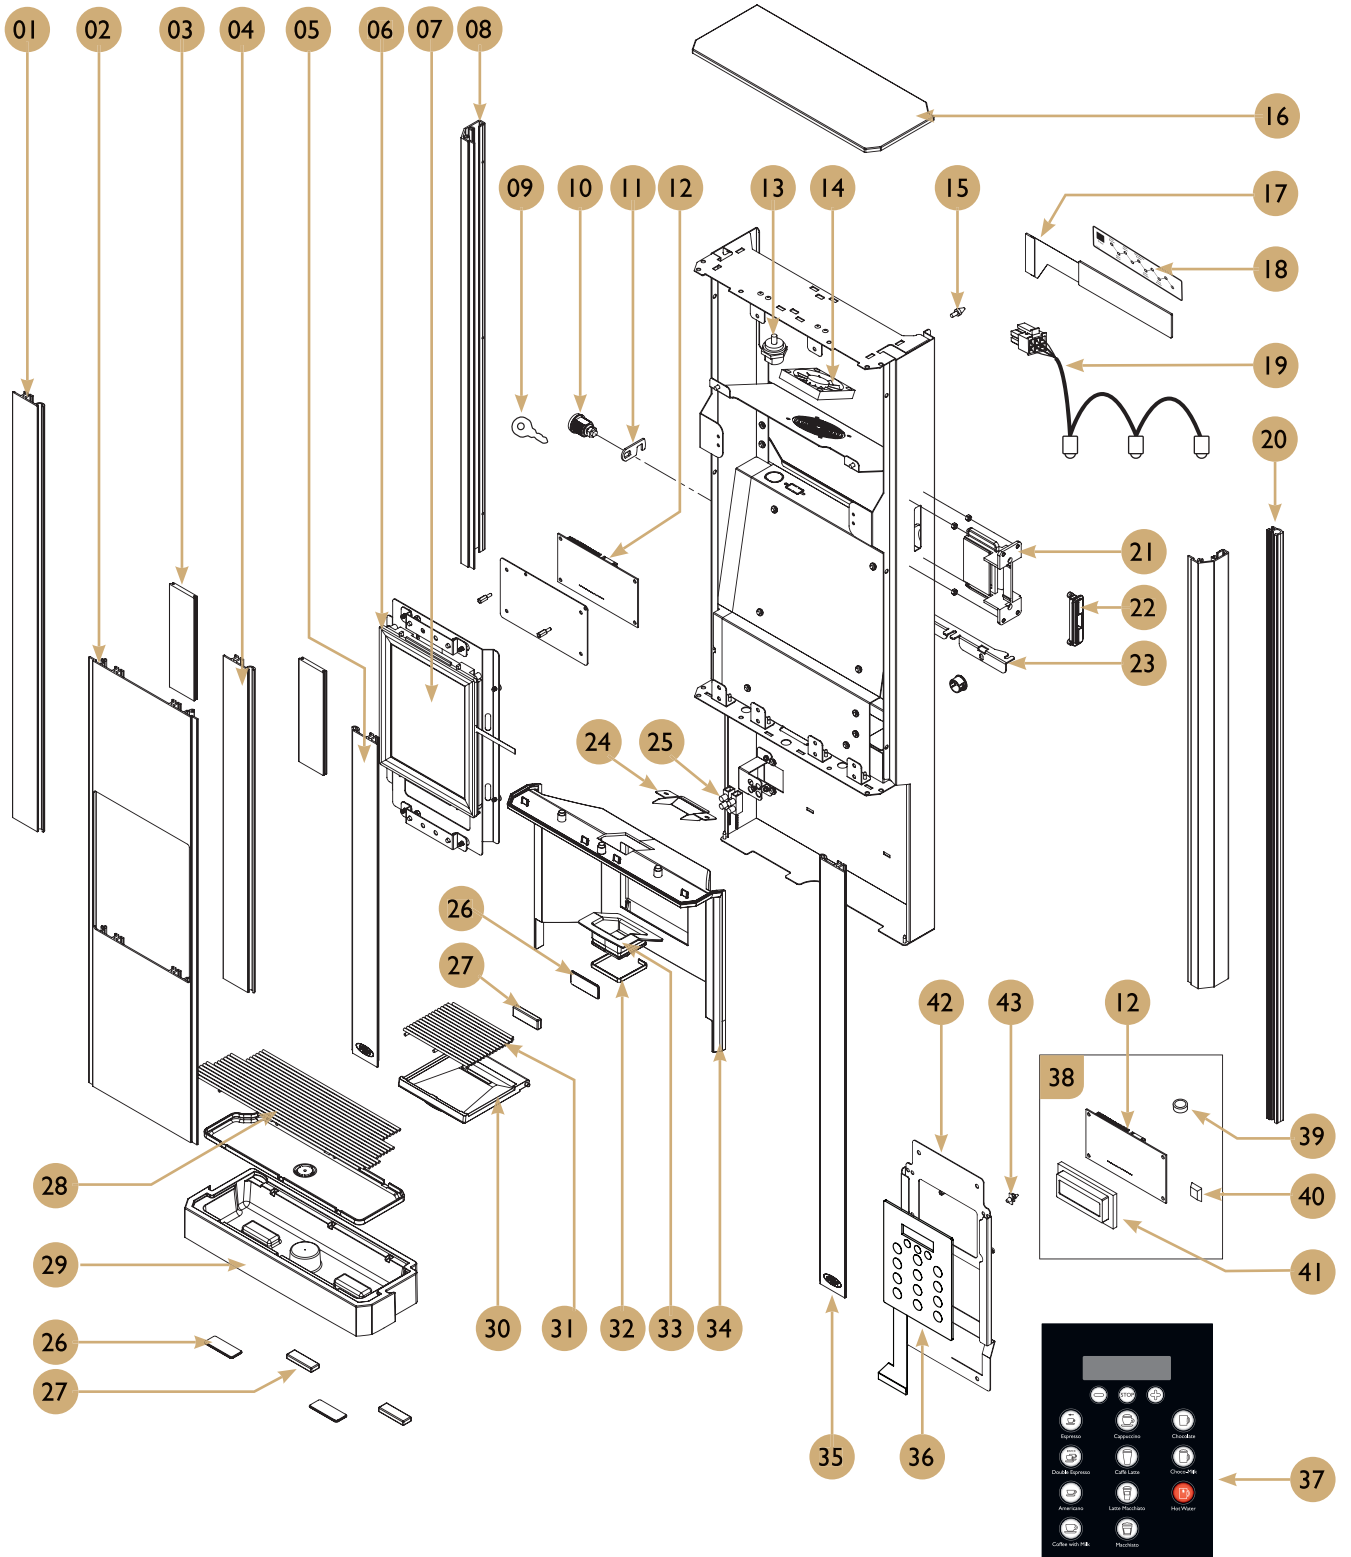

# CQUBE ME SE

SPARE PARTS MANUAL

SPM\_EN

Part No.: I764077\_01

CONTENT .....	2
CQUBE SE 12 20.....	3
Door .....	3
Machine 1.....	5
Machine 2.....	7
BARISTA UNIT.....	9
Machine 1.....	9
Machine 2.....	11
CQUBE ME.....	13
Door .....	13
Machine 1.....	15
Machine 2.....	17
Water system .....	19
ACCESSORIES.....	21
Espresso Machines.....	21
TANKS & BOILERS .....	22
Tank 1.8L-SE .....	22
Tank 5L-ME .....	24
Boiler .....	26
MIXING SYSTEM.....	27
CANISTER SETUP .....	28
Canister compoments .....	28
CQUBE ME12.....	29
CQUBE SE20.....	30
CQUBE SE12.....	31
BARISTA.....	32
BEAN HOPPER.....	33
SE.....	33
ME.....	34
PUMP .....	35
Vibration pump.....	35
Rotary pump .....	36
GRINDER.....	37
EK 7.....	37
EK 21 .....	39
BREWER.....	41
SE 12 20 .....	41
ME 12.....	43

**Note:**

Gives additional information which may be helpful during the cleaning procedure or operation of the machine.

Door

Drawing

## Door