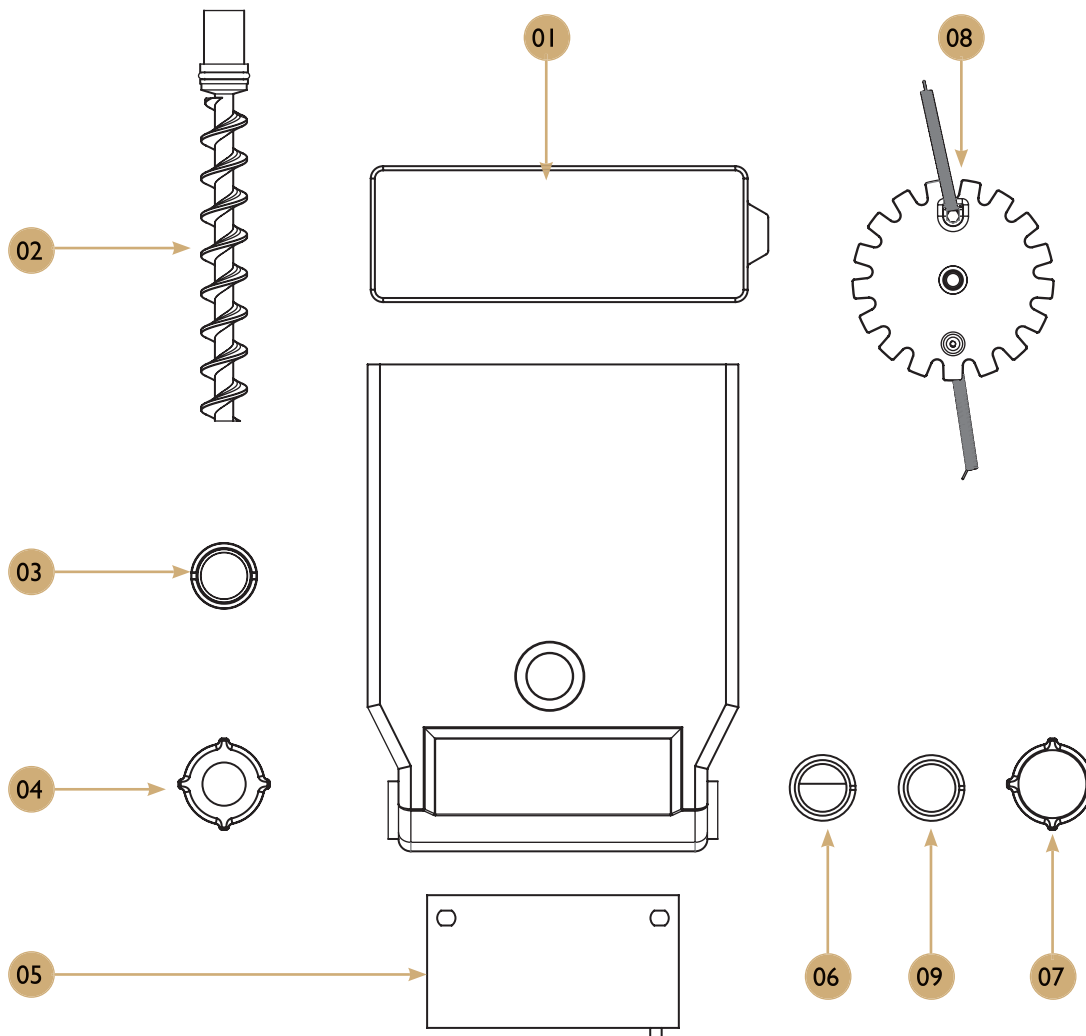

Canister components

Drawing

Spare parts list

POS.	PCS	Part No.	Description
01	1	1204953	Lid for 67mm canister
02	1	1204715	Auger
03	1	1204777	Rear flange
04	1	1204776	Plastic nut for auger (Rear)
05	1	1204722	Canister base W64
06	1	1206331	FRONT FLANGE - REDUCED OPENING
07	1	1204775	Plastic Nut for Auger (Front)
08	1	1204746	Agitator
09	1	120633	FRONT FLANGE - FULLY OPEN