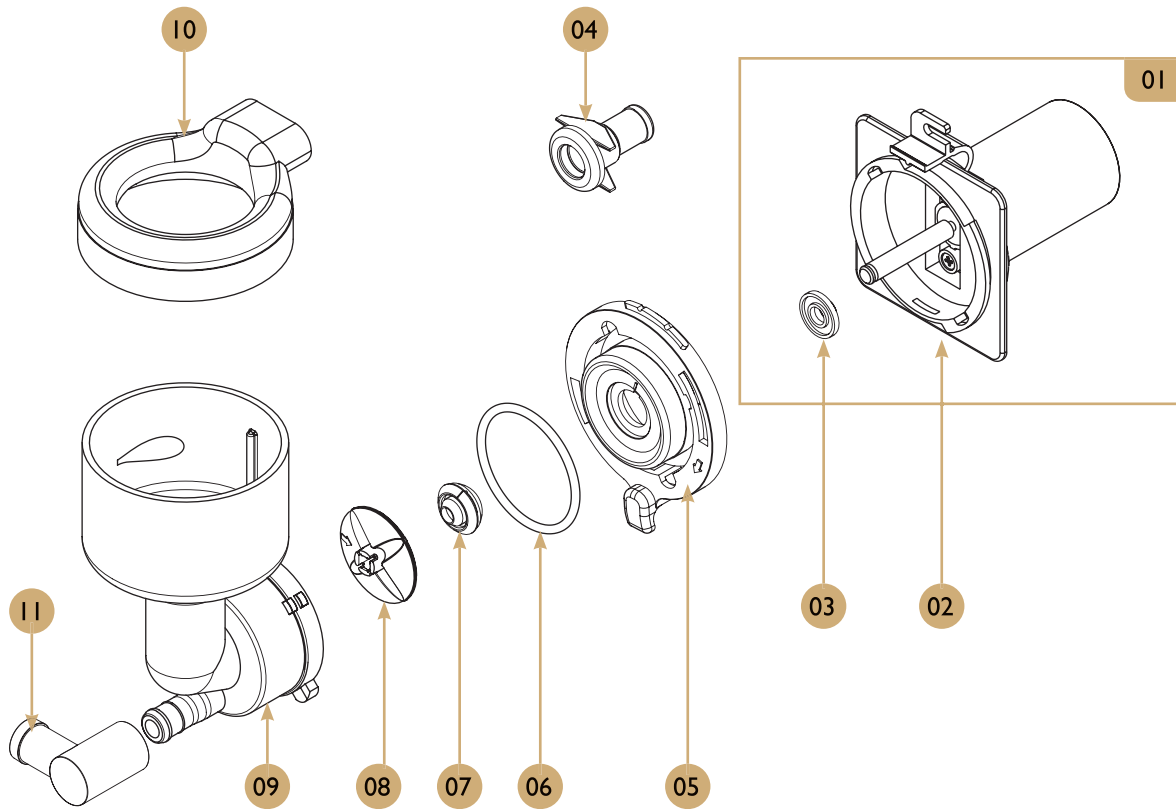

Drawing

Spare parts list

POS.	PCS	Part No.	Description
01	1	7001111	Whipper motor complete
02	1	1206701	Motor whipper plate
03	1	1604804	Slinger disc
04	1	1206706	Bulkhead adaptor black
05	1	1206702	Mounting plate
06	1	120638	O-ring
07	1	120655-02	Whipper shaft gasket
08	1	1206703	Whipper
09	1	1206704	Mixing bowl black
10	1	1206707	Steam trap black
11	1	1206705	Outlet elbow mixer bowl