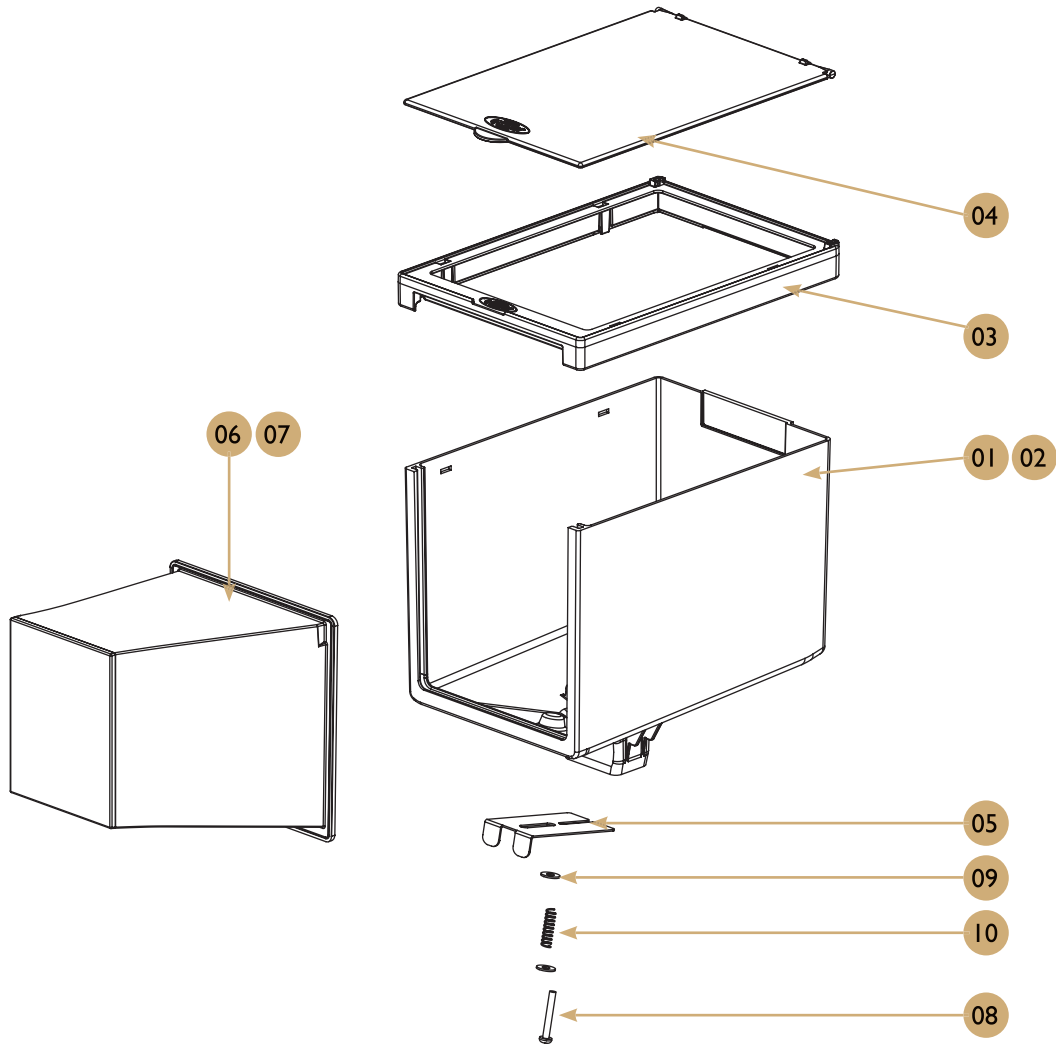

ME

Drawing

Spare parts list

POS.	PCS	Part No.	Description
01	1	1105495	Bean hopper low
02	1	1105494	Bean hopper high
03	1	1105496	Bean hopper sideboard
04	1	1105497	Bean hopper lid
05	1	256035	Bean stop
06	1	1105499	Front bean hopper low
07	1	1105498	Front bean hopper high
08	1	1402005	Screw M4x30
09	2	1461013	Washer M4
10	1	120224	Spring for bean stop