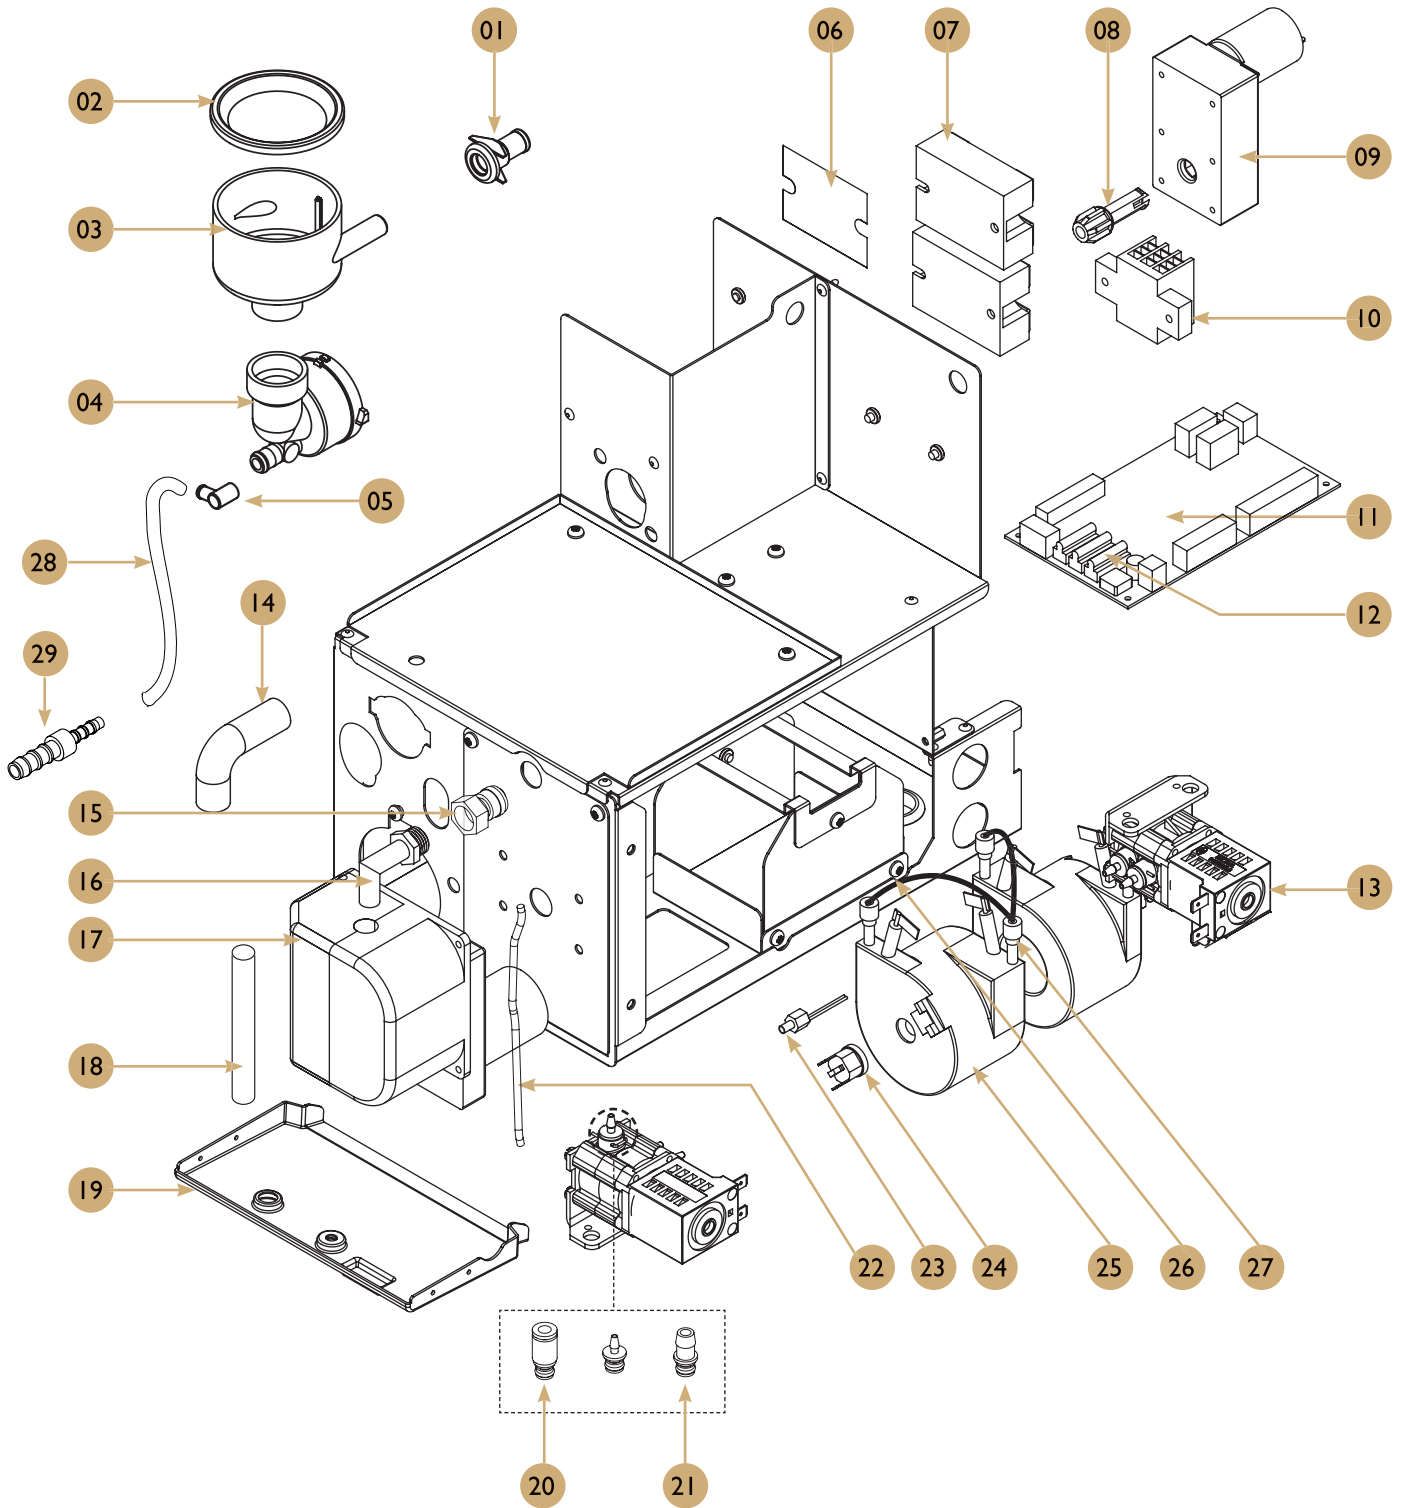

Machine 2

Drawing 02

Machine 2

Spare parts list

POS.	PCS	Part No.	Description
01	2	I206706	Balkhead adaptor
02	1	I264008	Top part mixing bowl chocolino
03	1	I264110	Mixing bowl double inlet
04	1	I264111	Mixing bowl lower
05	1	I206705	Outlet elbow for mixing bowl
06	2	I206581	Seal solid state
07	2	I604203/I604201	Solid state 25A
08	1	I604614	Drive shaft 16mm
09	1	I604612	Motor gear 145rpm
10	1	I60351	Connector PA80 FF
11	1	I604111	PCB main board IO-TE
12	3	I604384	Fuse 5AT 5x20
13	3	I206295	3-way valve 24VDC
14	1	I031501	Silicone elbow tube 8mm
15	1	I860012	Speed fitting 6mm-1/4"F
16	1	I260560	Metal elbow connector
17	1	I1104508	Milk pump 24VDC
18	1	I565024	Silicone hose 8x12 yellow (Sale in M)
19	1	I264058	Mixing bowl drip cover
20	1	I860011	Speed fitting 6mm
21	1	I206297	Barb connector for 8mm tube
22	1	I505172	Silicone hose 3x6mm (Sale in M)
23	1	I660013	NTC thermoblock M4
24	2	I602093	Over heating protection
25	2	I601314	Thermoblock 2200W/230V
26	1	C35021015	Tube PTFE 4-6mm (Sale in M)
27	1	I860005	Straigh female 6mm-1/8"
28	1	I50491	Silicon Hose DIA 6*9mm, sale in M
29	1	I801102	Connector for tube (8mm-5mm)