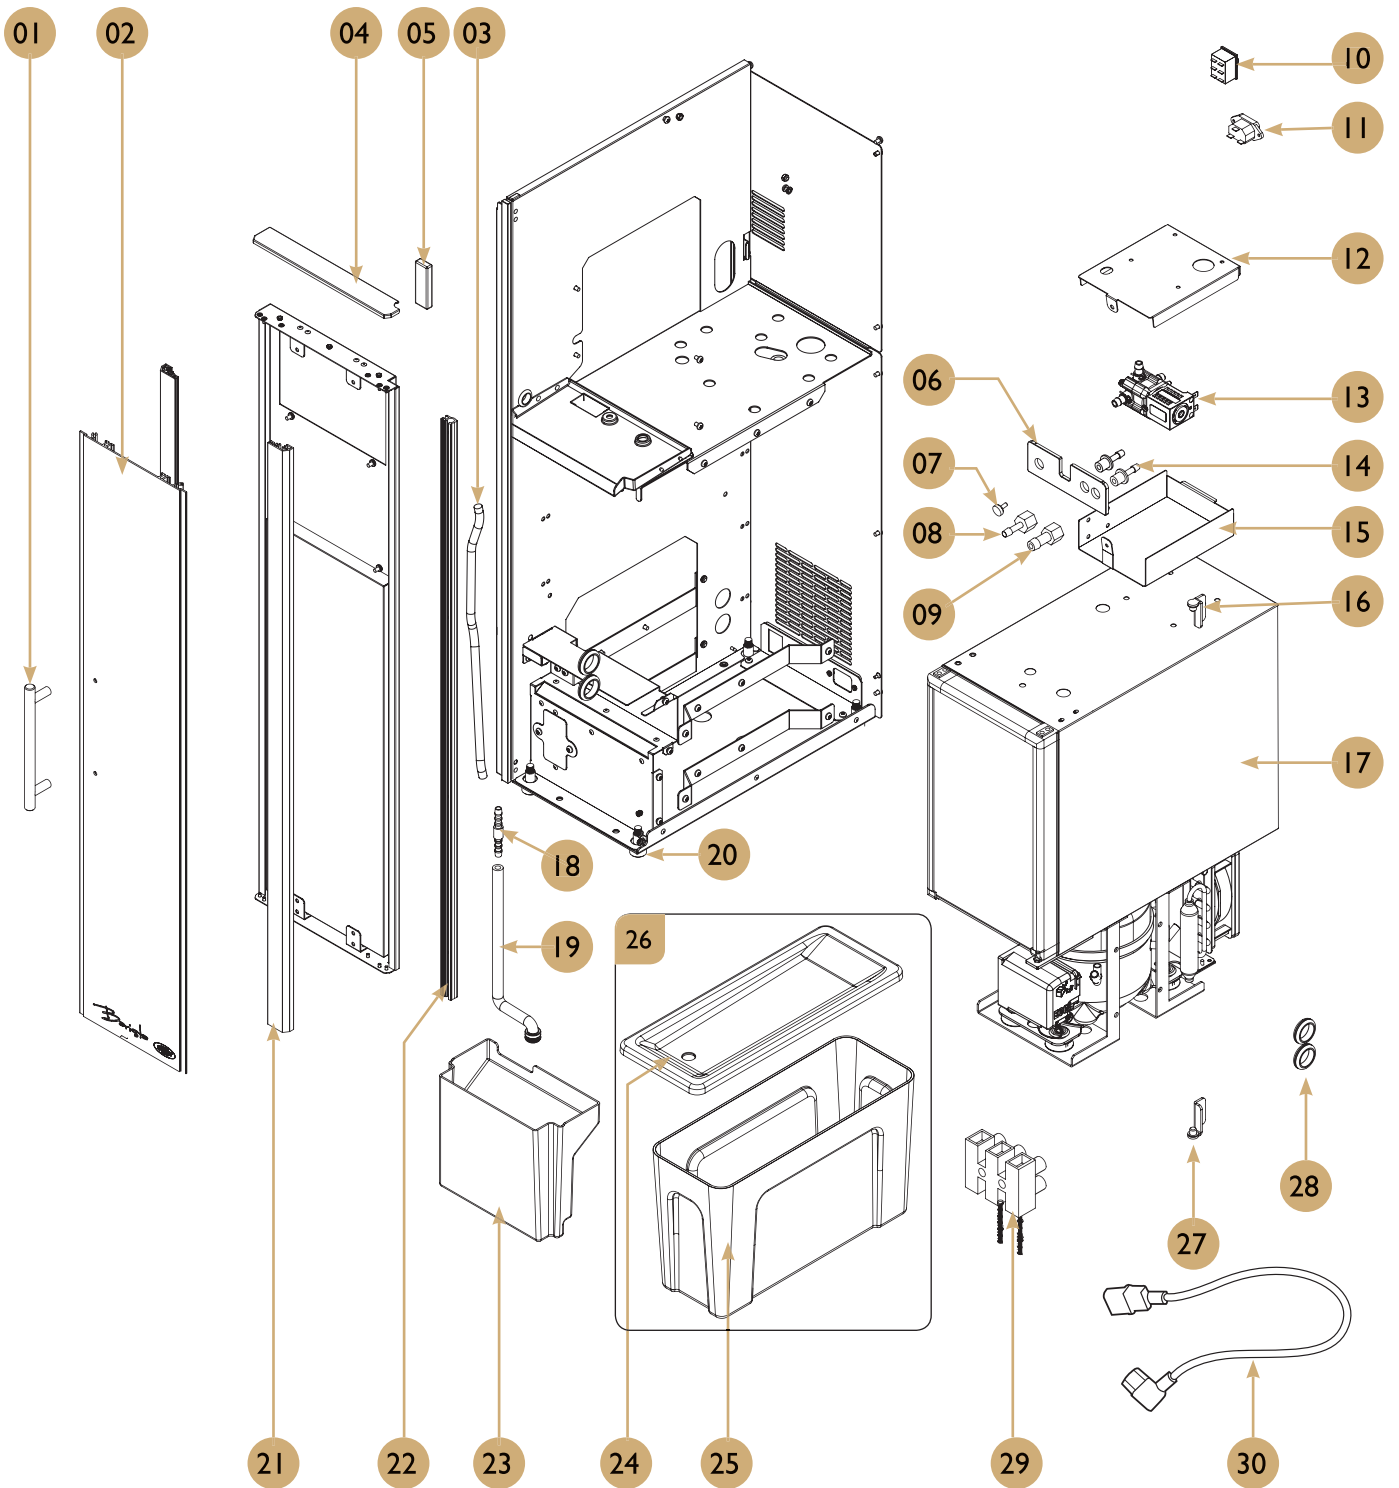

Machine I

Drawing 01

Machine I

Spare parts list

POS.	PCS	Part No.	Description
01	1	1364016	Door handle
02	1	1361708	Centre profile
03	1	1505172	Silicone hose 3x6mm / Sale in M
04	1	260510	Door top lid
05	2	1608281	Magnet 39x13x6
06	1	1264043	Transparent cover cooler
07	1	1402581	Screw M4X10 black plastic top
08	1	1860003	Connector for tube 5mm-M12(female)
09	1	1860004	Connector for tube 8mm-12mm(female)
10	1	160801-04	Rocket switch single(Orange)
11	1	160570	Main socket
12	1	260511	Valve tray lid
13	1	1206295	3-way valve 24VDC
14	2	1860002	Connector for tube 5-12mm
15	1	1264037	Valve tray
16	1	260505	Upper hinge
17	1	1104800	Milk fridge
18	1	1860024	Connector for tube 4-4mm
19	1	1561042	Drain tube
20	4	120316	Adjustable foot
21	2	1361710	Corner profile
22	1	1361709	Hinge profile
23	1	1264034	Waste box milk
24	1	1264060	Container lid
25	1	1264040	Milk container
26	1	2760103	Milk container complete
27	1	260506	Lower hinge
28	6	160536	Gasket rubber NBR(Rubber trp 30.0)
29	1	710036	Drip tray sensor set
30	1	1666012	Joint power cable SE20+Barista