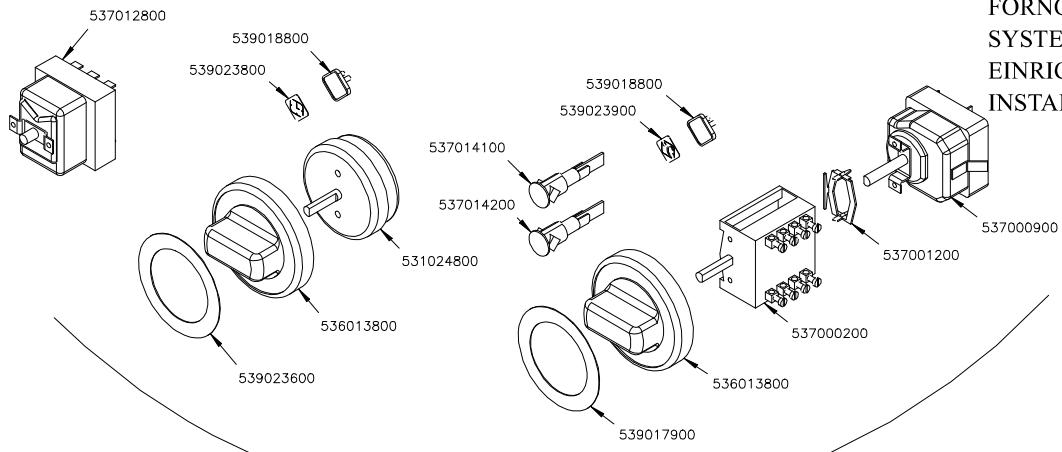

FORNO GN3/1 ELETTRICO IMPIANTO
SYSTEM OF THE ELECTRICAL OVEN GN 2/1
EINRICHTUNG DES ELEKTROBACKOFEN GN 2/1
INSTALLATION DU FOUR A ELECTRIQUE GN 2/1

Page	Pos	Code	Description
001		541097200	NEUTRAL SPACER 712
001		537007700	TERMINAL BLOCK THREEPHASE 40A
001		536012000	HEXAGONAL LOCK NUT PG-21
001		537021900	CABLE SECURING CLAMP V.TEC 21 D.24
001		544191000	UPPER PLATE PC-712E ROUND PLATE
001		537019900	PLATE D.220 W2600 V230
001		537017000	PLATE 220X220 W2600 V230
001		544191300	UPPER PLATE PC-712E SQUARE PLATE
001		544173300	LEFT SIDE PANEL RANGE S.70
001		541104600	CONTROL PANEL CF6-712EV
001		536005200	INOX LEG 2" 120-180 M10
001		544173200	RIGHT SIDE PANEL RANGE S.70
002		539018900	INDEX FOR KNOB
002		537000300	COMMUTATOR 7 POSITIONS S.49 16A
002		536013800	KNOB D.70 BLACK 6*5 WITH SPRING
002		539022500	ADHESIVE GRADUATED DISC FOR KNOB
002		537014100	WHITE WARNING LIGHT 250V
003		544187100	OVEN INNER DOOR GN 2/1 S.70
003		531022900	HINGE DOOR WHEEL HOLDER S.70
003		531022800	LEFT OVEN DOOR HINGE S.70
003		531022700	RIGHT OVEN DOOR HINGE 70LINE
003		544186900	OVEN DOOR GN 2/1 S.70
003		531013100	OVEN DOOR HANDLE OF 70/90-LINE
003		544187200	
003		544187000	OVEN DOOR GN 3/1 S.70
004		533037600	LOCK SPRING FOR BULB
004		536010900	GAS OVEN GASKET GN 3/1 (1620)
004		531030500	LHD SUPPORT GRID FOR OVEN OF 70LINE
004		531030300	OVEN GRID GN 3/1 FOR 70 LINE
004		531030400	RHD SUPPORT GRID FOR OVEN OF 70LINE
004		544365200	70 ELECTRICAL OVEN BOTTOM GN3/1
005		537012800	SAFETY THERMOSTAT 420°C THREEPHASE
005		539018800	INDEX FOR OVEN KNOB
005		539023800	SIGN PLATE FOR OVEN TIMER
005		539023900	SIGN PLATE FOR OVEN TEMPERATURE
005		537014100	WHITE WARNING LIGHT 250V
005		537014200	GREEN WARNING LIGHT 250V
005		531024800	TIMER 120'- 360°
005		536013800	KNOB D.70 BLACK 6*5 WITH SPRING
005		539023600	ADHESIVE GRADUATED DISC FOR KNOB
005		537000900	THERMOSTAT 50-320°C THREEPHASE
005		537001200	FIXING BRACKET FOR THERMOSTAT/COMM.
005		537000200	COMMUTATOR 1 POS. 3PHASE S.49 16A
005		539017900	ADHESIVE GRADUATED DISC FOR KNOB
005		537020900	HEATING ELEMENT 1000W 230V OVEN S70