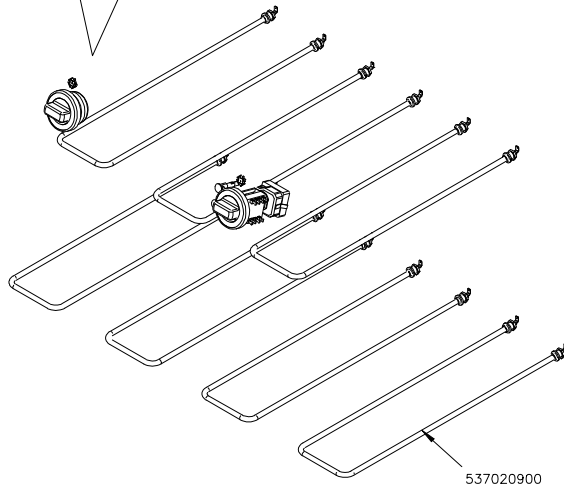

FORNO GN3/1 ELETTRICO IMPIANTO
SYSTEM OF THE ELECTRICAL OVEN GN 2/1
EINRICHTUNG DES ELEKTROBACKOFEN GN 2/1
INSTALLATION DU FOUR A ELECTRIQUE GN 2/1

Page	Pos	Code	Description
001		541097200	NEUTRAL SPACER 712
001		537007700	TERMINAL BLOCK THREEPHASE 40A
001		536012000	HEXAGONAL LOCK NUT PG-21
001		537021900	CABLE SECURING CLAMP V.TEC 21 D.24
001		544191000	UPPER PLATE PC-712E ROUND PLATE
001		537019900	PLATE D.220 W2600 V230
001		537017000	PLATE 220X220 W2600 V230
001		544191300	UPPER PLATE PC-712E SQUARE PLATE
001		544173300	LEFT SIDE PANEL RANGE S.70
001		541104600	CONTROL PANEL CF6-712EV
001		536005200	INOX LEG 2" 120-180 M10
001		544173200	RIGHT SIDE PANEL RANGE S.70
002		539018900	INDEX FOR KNOB
002		537000300	COMMUTATOR 7 POSITIONS S.49 16A
002		536013800	KNOB D.70 BLACK 6*5 WITH SPRING
002		539022500	ADHESIVE GRADUATED DISC FOR KNOB
002		537014100	WHITE WARNING LIGHT 250V
003		544187100	OVEN INNER DOOR GN 2/1 S.70
003		531022900	HINGE DOOR WHEEL HOLDER S.70
003		531022800	LEFT OVEN DOOR HINGE S.70
003		531022700	RIGHT OVEN DOOR HINGE 70LINE
003		544186900	OVEN DOOR GN 2/1 S.70
003		531013100	OVEN DOOR HANDLE OF 70/90-LINE
003		544187200	
003		544187000	OVEN DOOR GN 3/1 S.70
004		533037600	LOCK SPRING FOR BULB
004		536010900	GAS OVEN GASKET GN 3/1 (1620)
004		531030500	LHD SUPPORT GRID FOR OVEN OF 70LINE
004		531030300	OVEN GRID GN 3/1 FOR 70 LINE
004		531030400	RHD SUPPORT GRID FOR OVEN OF 70LINE
004		544365200	70 ELECTRICAL OVEN BOTTOM GN3/1
005		537012800	SAFETY THERMOSTAT 420°C THREEPHASE
005		539018800	INDEX FOR OVEN KNOB
005		539023800	SIGN PLATE FOR OVEN TIMER
005		539023900	SIGN PLATE FOR OVEN TEMPERATURE
005		537014100	WHITE WARNING LIGHT 250V
005		537014200	GREEN WARNING LIGHT 250V
005		531024800	TIMER 120'- 360°
005		536013800	KNOB D.70 BLACK 6*5 WITH SPRING
005		539023600	ADHESIVE GRADUATED DISC FOR KNOB
005		537000900	THERMOSTAT 50-320°C THREEPHASE
005		537001200	FIXING BRACKET FOR THERMOSTAT/COMM.
005		537000200	COMMUTATOR 1 POS. 3PHASE S.49 16A
005		539017900	ADHESIVE GRADUATED DISC FOR KNOB
005		537020900	HEATING ELEMENT 1000W 230V OVEN S70