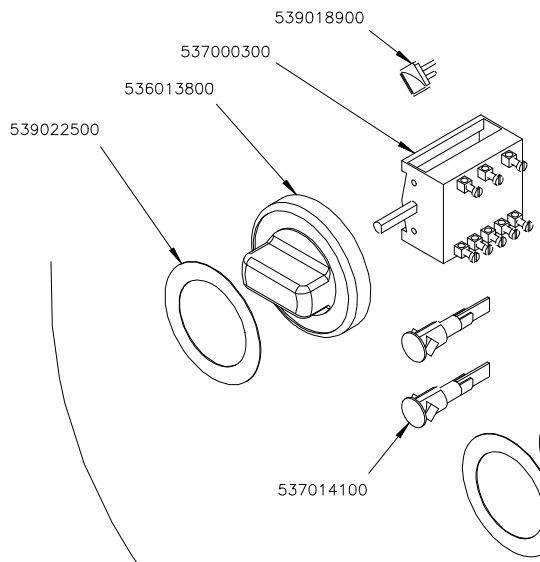

CF6-712ET CFQ6-712ET