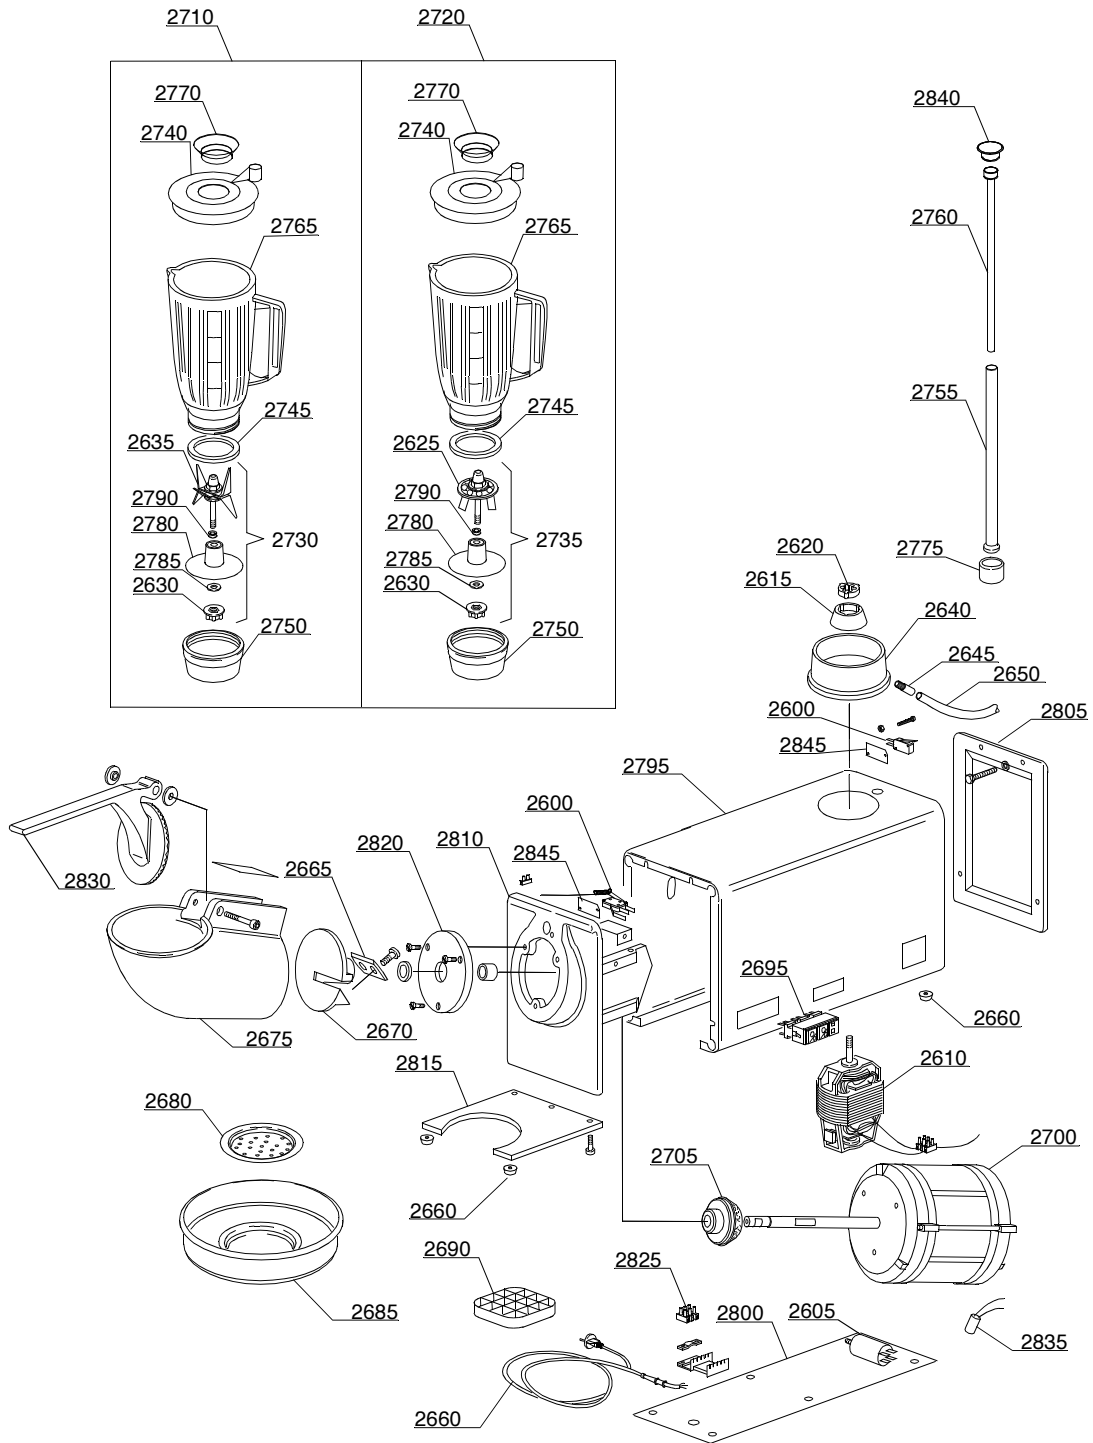

ROBOT

ROBOT APPLIANCES

TYPE: RO

Accessories
WITHOUT ACCESSORY

Spare parts manual

1. Spare parts

Blender F1 / F2	5
Blender F1 / F2	7
Citrus squeezers S30	9
Citrus squeezers S40	11
Citrus squeezers S40	13
Citrus squeezers S55	15
Citrus squeezers S55	17
Multiple group GM - GM/2.....	19
Multiple group GM2/2.....	21
Multiple group GM3 - GM4.....	25
Mixer M1 - M2 - MP	29
Mixer M1 - M2 - MP	31
Mixer M1 - M2 - MP	33

1.2 Product codes

Product code	Full name
Model codes	
Type codes	
51	51
56A	56A
56B	56B
56RB	56RB
56C	56C
56RC	56RC
56	56
57A	57A
57B	57B
57C	57C
57	57
581	581
582	582
58R	58R
58	58
RO	RO
BW	BW
Accessory codes	
wa	WITHOUT ACCESSORY

Spare parts

ID	P-code	Model	Type	Accessory	Voltage	Description
2820	60224		BW,RO,57,57B			Feeder support
2825	60301		BW,RO,57,57B			3 poles terminal board
2830	60302		BW,RO,57,57B			Ice press handle
2835	60519		BW,RO,57,57B			Low noise filter
2840	60193		BW,RO,57,57B			Plug for micro axle
2845	10770		BW,RO,57,57B			Insulating for door microswitch