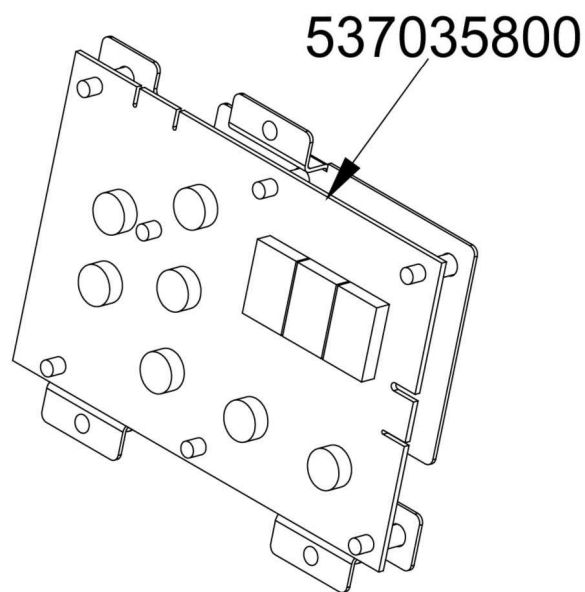

(ET)

(ETD)

Page	Pos	Code	Description
001		532004100	FLUE GRID L=370 90LINE (RAF
001		541134500	LOW SPACER 78 1 LHD GRID
001		541138302	UPPER PLATE S70 PCI-78E VC
001		537048600	PLATE WITH INDUCTORS S70
001		537045700	GENERATOR PCI-78 10KW 400V3 (C
001		544385600	LEFT SIDE OF 70T LINE
001		537027400	TERMINAL BLOCK THREEPHASE 40A
001		544385500	RIGHT SIDE OF 70T LINE
001		541120902	CONTROL PANEL S607090 PCI-78E
001		533010500	LEG M10*25 D.40
001		531034800	NET FILTER FOR KSK
002		539018900	INDEX FOR KNOB W/RED SIGN
002		536034400	KNOB \$77 4P. \$06*4,6 C/M
002		537049600	COMPLETE CONTROL FOR INDUCTORS
002		539054200	STAMP Ø20,5 CR."L" LOTUS R.
002		539060300	RED ADESIVE DISK FOR PCC/PCI-E
002		537031801	GREEN WARNING LIGHT 12V E FASTON
002		537031901	RED WARNING LIGHT PCI 12V E FASTON
002		537035800	TOUCH ELECTRONIC BOARD FOR PCI