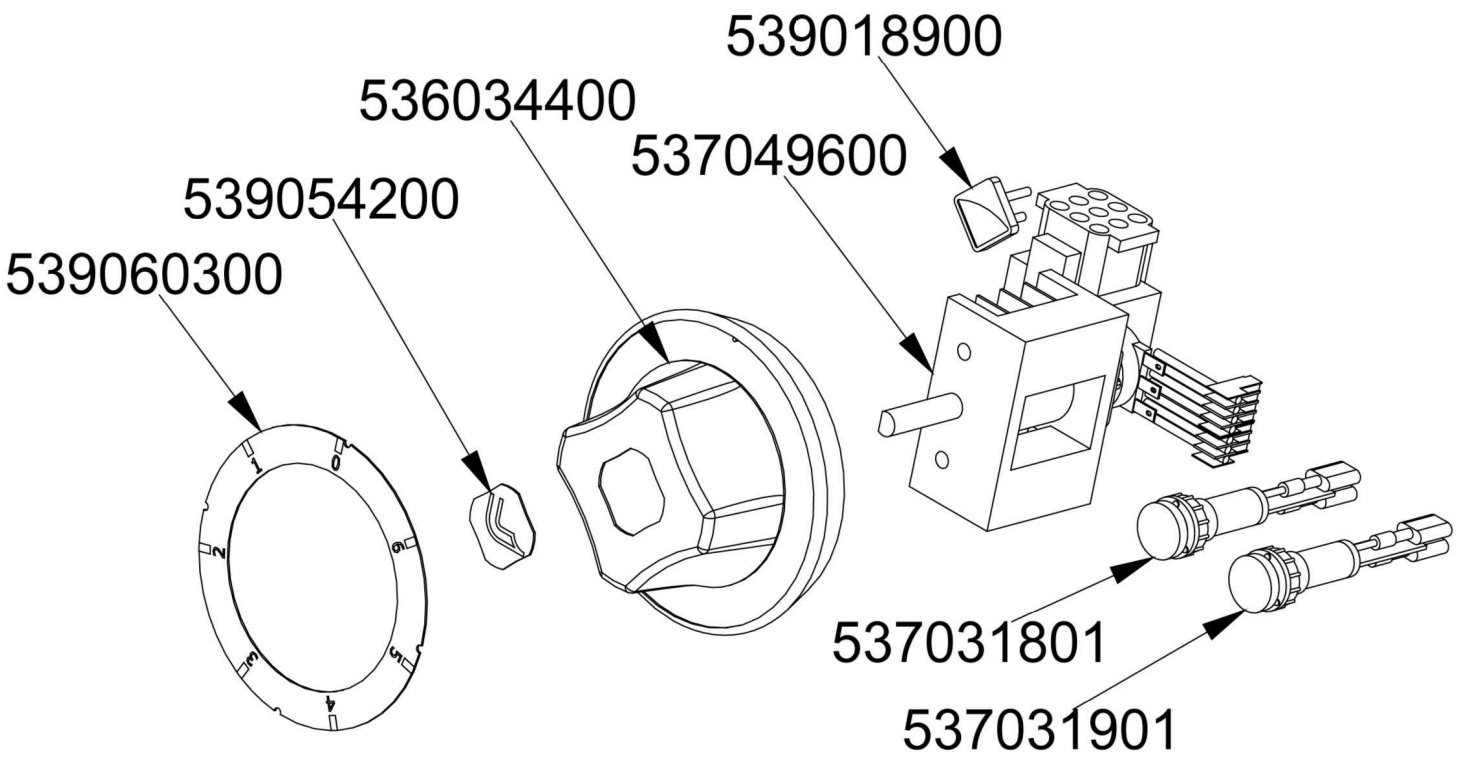

(ET)

(ETD)

Page	Pos	Code	Description
001		532004100	FLUE GRID L=370 90LINE (RAF
001		541134500	LOW SPACER 78 1 LHD GRID
001		541138302	UPPER PLATE S70 PCI-78E VC
001		537048600	PLATE WITH INDUCTORS S70
001		537045700	GENERATOR PCI-78 10KW 400V3 (C
001		544385600	LEFT SIDE OF 70T LINE
001		537027400	TERMINAL BLOCK THREEPHASE 40A
001		544385500	RIGHT SIDE OF 70T LINE
001		541120902	CONTROL PANEL S607090 PCI-78E
001		533010500	LEG M10*25 D.40
001		531034800	NET FILTER FOR KSK
002		539018900	INDEX FOR KNOB W/RED SIGN
002		536034400	KNOB \$77 4P. \$06*4,6 C/M
002		537049600	COMPLETE CONTROL FOR INDUCTORS
002		539054200	STAMP Ø20,5 CR."L" LOTUS R.
002		539060300	RED ADESIVE DISK FOR PCC/PCI-E
002		537031801	GREEN WARNING LIGHT 12V E FASTON
002		537031901	RED WARNING LIGHT PCI 12V E FASTON
002		537035800	TOUCH ELECTRONIC BOARD FOR PCI