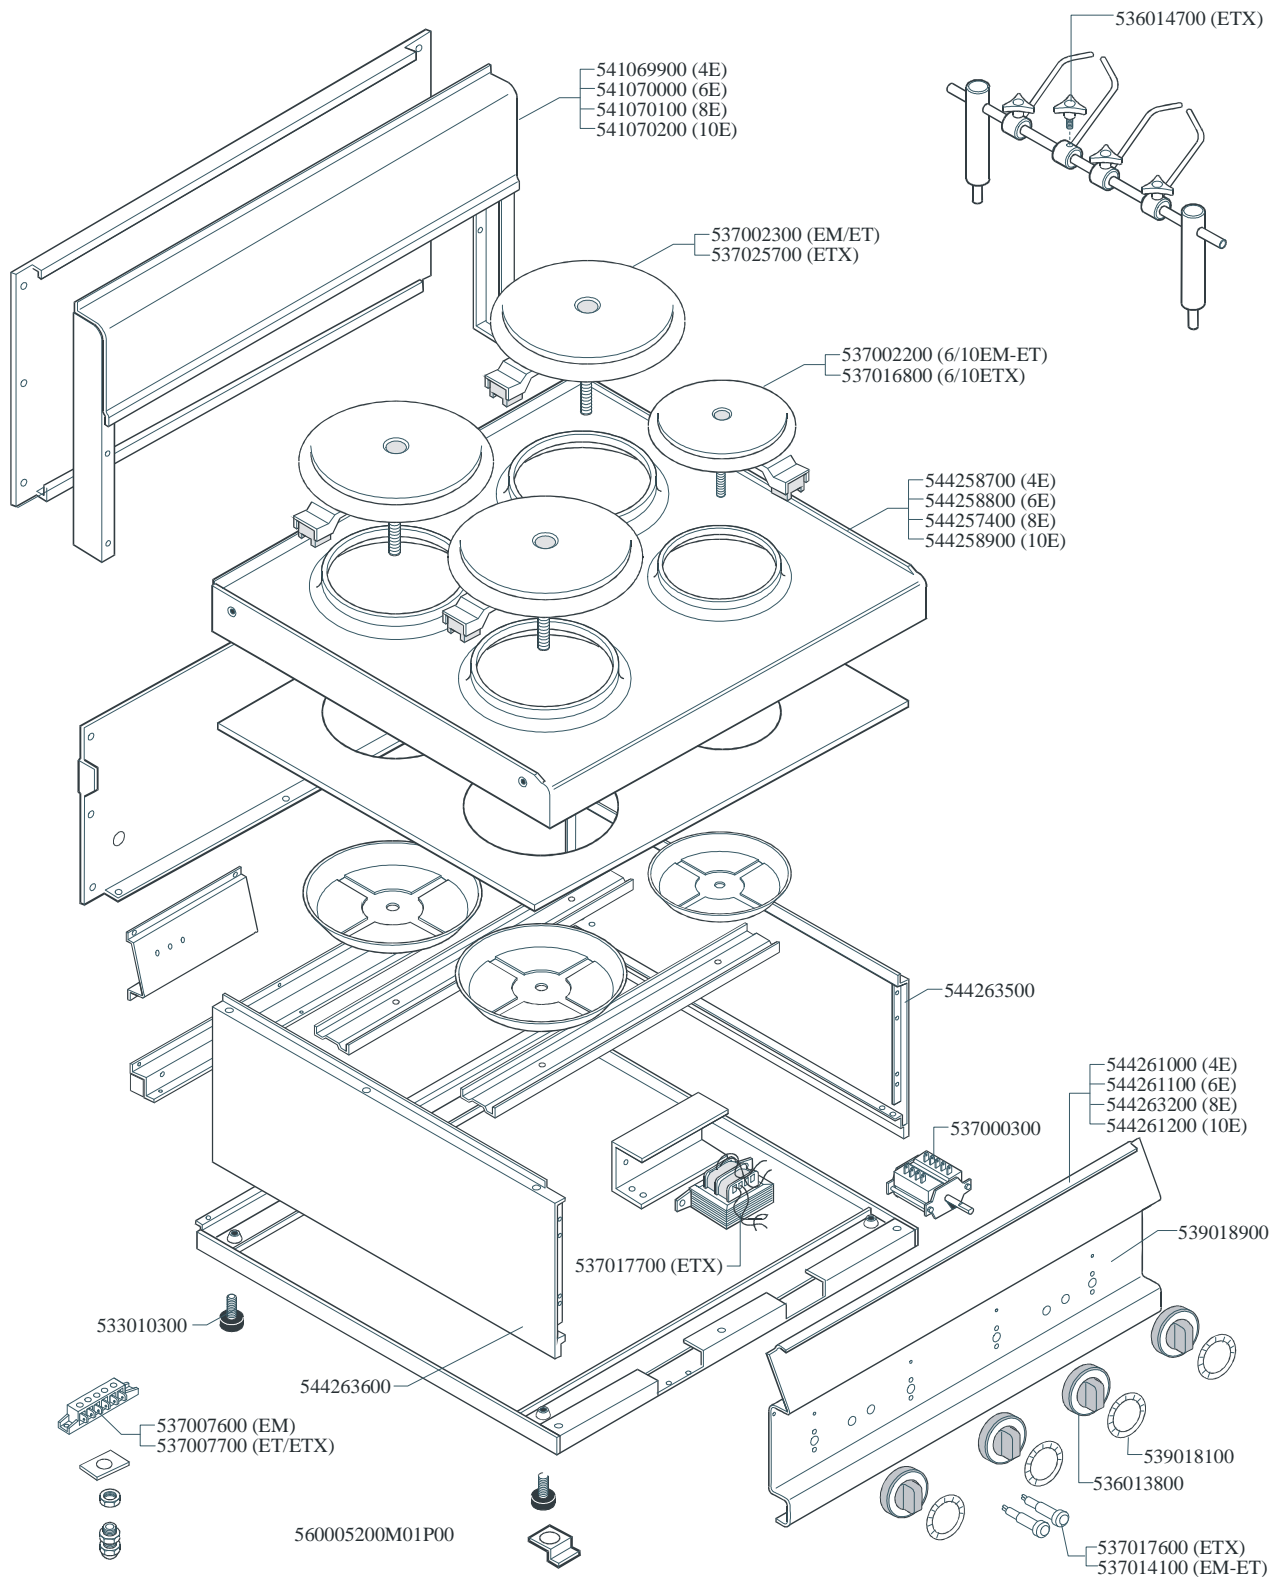

MAGIC PROF 65

ELETTRICO / ELECTRIC / ELEKTRO / ELECTRIQUE

PC-4EM PC-4ET PC-6EM PC-6ET PC-8ET PC-10ET PC-4ETX PC-6ETX PC-8ETX PC-10ETX

| Page | Pos | Code | Description |
|------|-----|-----------|-----------------------------------|
| 001 | | 536014700 | 3 DRILL WHEELS |
| 001 | | 541069900 | NEUTRAL SPACER 4 |
| 001 | | 537025700 | ELECTRICAL PLATE D.220 W2600 V440 |
| 001 | | 544258700 | UPPER PLATE PC-4E |
| 001 | | 544263500 | RIGHT SIDE S.65 |
| 001 | | 537000300 | COMMUTATOR 7 POSITIONS S.49 16A |
| 001 | | 544261000 | CONTROL PANEL PC/C-4E |
| 001 | | 539018900 | INDEX FOR KNOB |
| 001 | | 539018100 | ADHESIVE GRADUATED DISC FOR KNOB |
| 001 | | 536013800 | KNOB D.70 BLACK 6*5 WITH SPRING |
| 001 | | 537017600 | WHITE WARNING LIGHT LOW BUD 110V |
| 001 | | 537017700 | TRANSFORMER 440V/100V 10VA |
| 001 | | 533010300 | ADJUSTABLE FOOT M10*20 D.23 |
| 001 | | 544263600 | LEFT SIDE S.65 |
| 001 | | 537007700 | TERMINAL BLOCK THREEPHASE 40A |