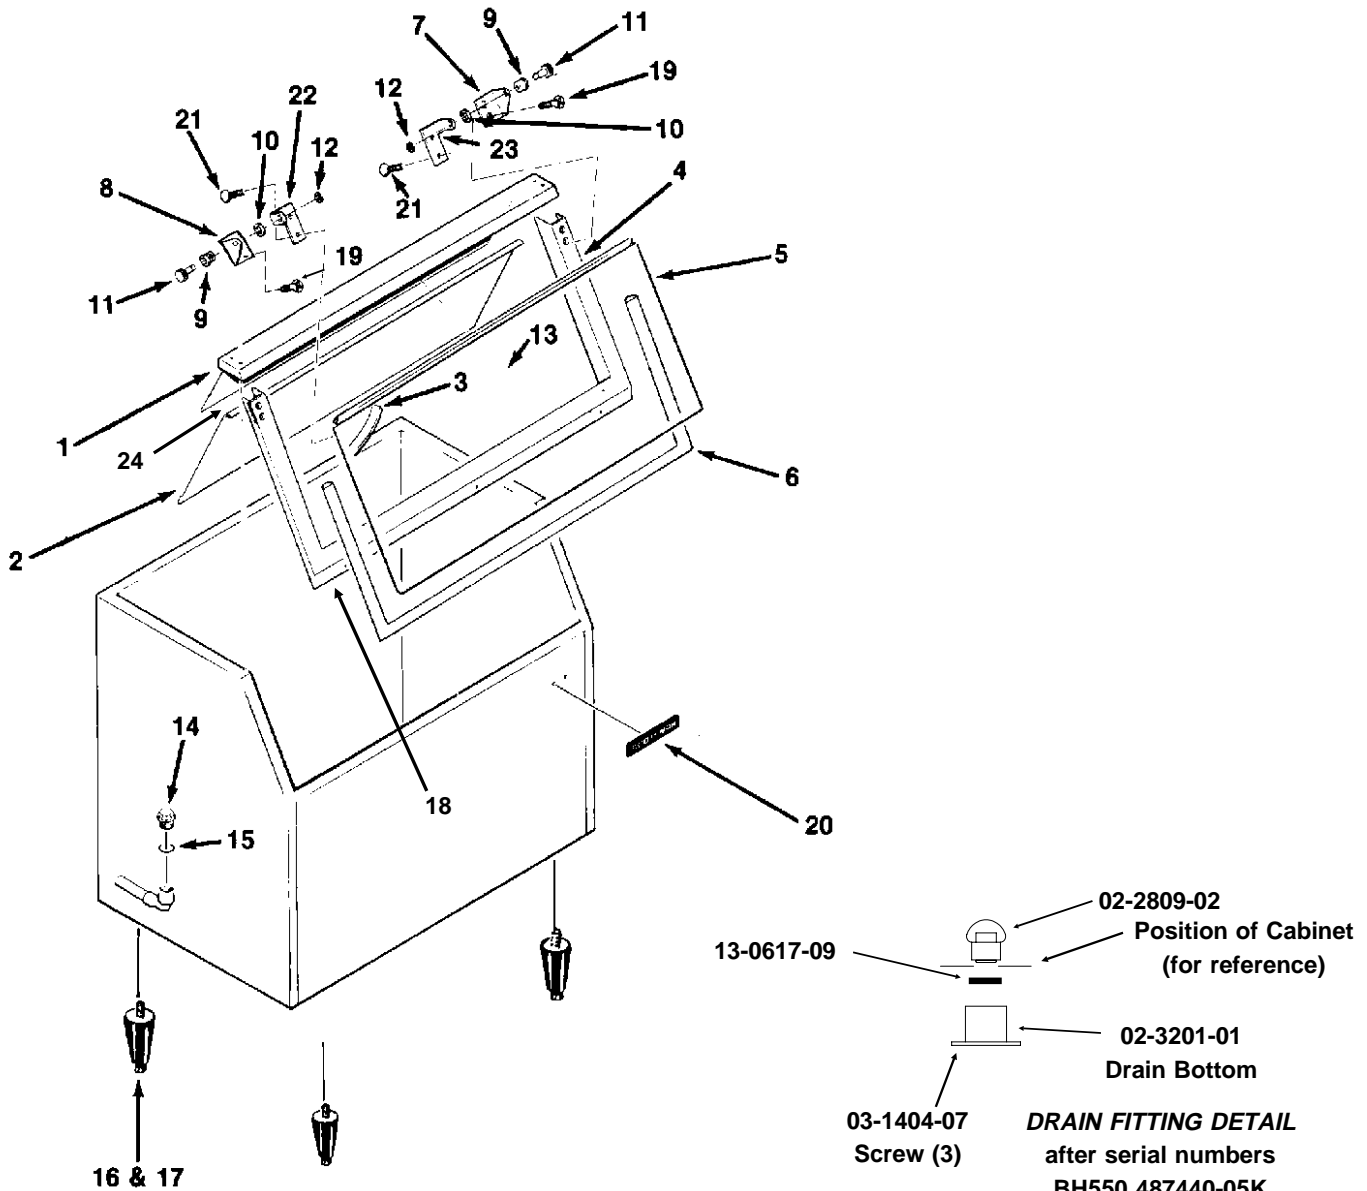

Bins and Accessories Service Parts

BH800/BH550

ITEM NUMBER	BH800 PART NUMBER	BH550 PART NUMBER	DESCRIPTION	ITEM NUMBER	BH800 PART NUMBER	BH550 PART NUMBER	DESCRIPTION
1	A32408-001	A33921-001	Canopy	12	03-1539-09	same	E-Clip
2	A32410-001	A32580-001	Baffle	13	03-0727-00	same	Thumb Screw
3	19-0503-04	same	Gasket	14	02-2809-01	same	Drain Top
4	A32418-020	A33922-020	Door Frame	15	13-0617-11	same	O-Ring
5	A32419-020	A33938-020	Door	16	KLPE	same	Legs, painted
6	13-0595-00 (10')	same (6')	Door Gasket	17	KLPS	same	Legs, S.S.
7	A32396-002	same	Hinge Rt.	18	03-1404-06	same	Screw
8	A32396-001	same	Hinge Left	19	03-1360-02	same	Screw
9	02-2380-01	same	Hinge Bushing	20	15-0711-01	same	Emblem
10	02-2380-02	same	Hinge Spacer	21	03-1418-41	same	Screw
11	02-2806-01	same	Shoulder Screw	22	A32546-001	same	Door Hinge Left
				23	A32546-002	same	Door Hinge Rt.
				24	03-1423-07	same	Speed Nut for Baffle