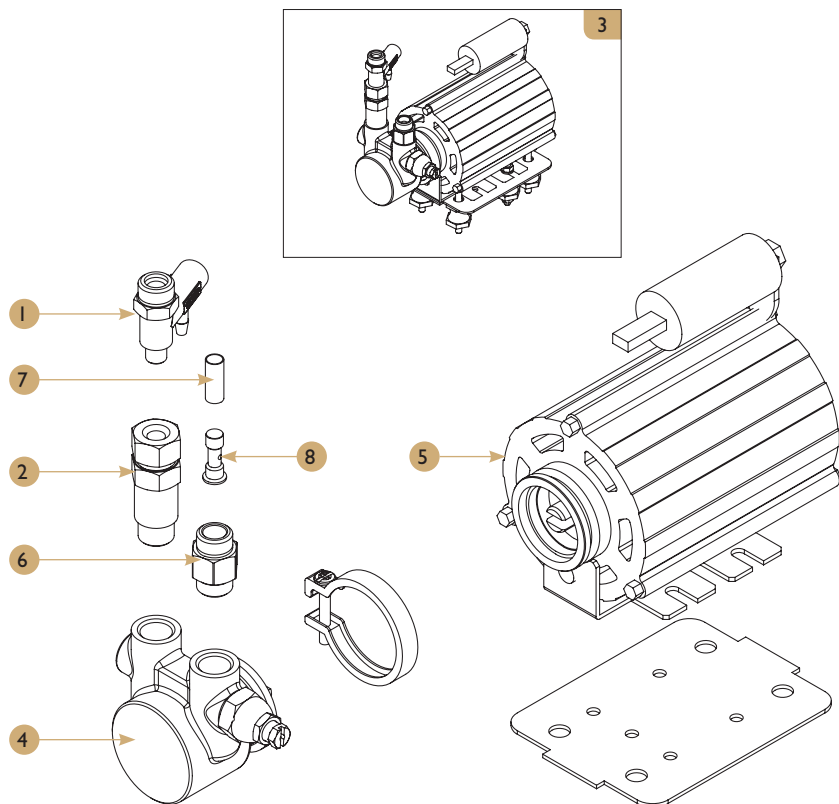

Rotary pump

Drawing

Spare parts list

POS.	PCS	Part No.	Description
1	1	C30400055	Pump bypass
2	1	C65000010	Retention valve 3/8-1/8
3	1	CASS00004	Rotary pump
4	1	C60000030	Pump head
5	1	C60000016	Crem 230V 50Hz
6	1	C30000240	Pump adaptor 3/8-3/8
7	1	C70000009	Tubular group filter
8	1	C30100100	Inlet water filter holder