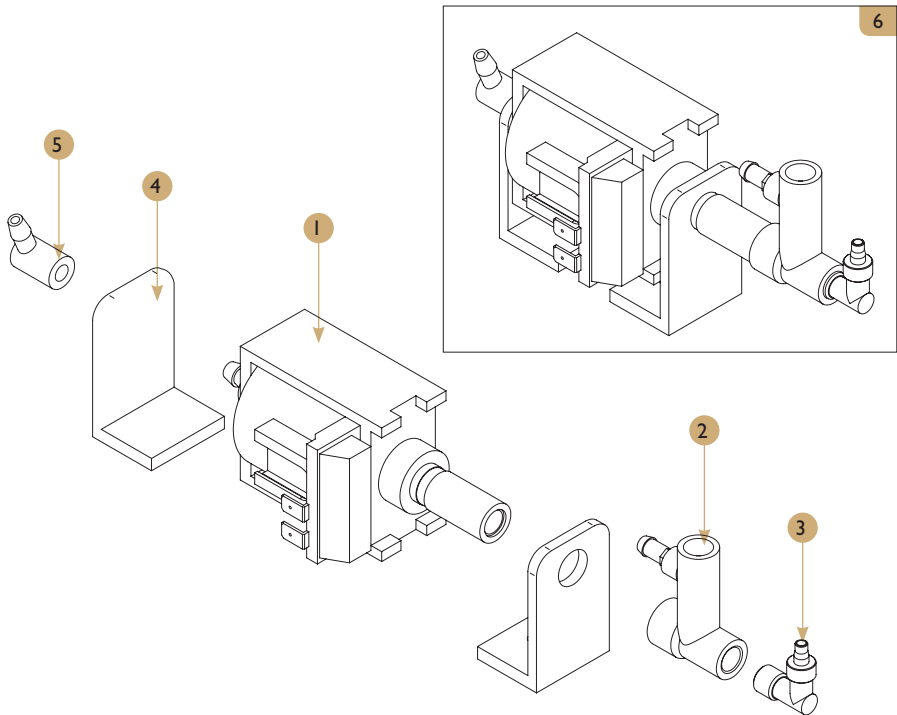

Vibration pump

Drawing

Spare parts list

POS.	PCS	Part. No.	Description
1	1	C6000040	Pump motor
2	1	C3040055	Pump bypass
3	1	C3040010	90° racor male G1/8 - D6
4	2	C3040060	Vibrating pump support
5	1	C3040070	90° plastic connection office pump
6	1	CESC00001	Vibration pump complete