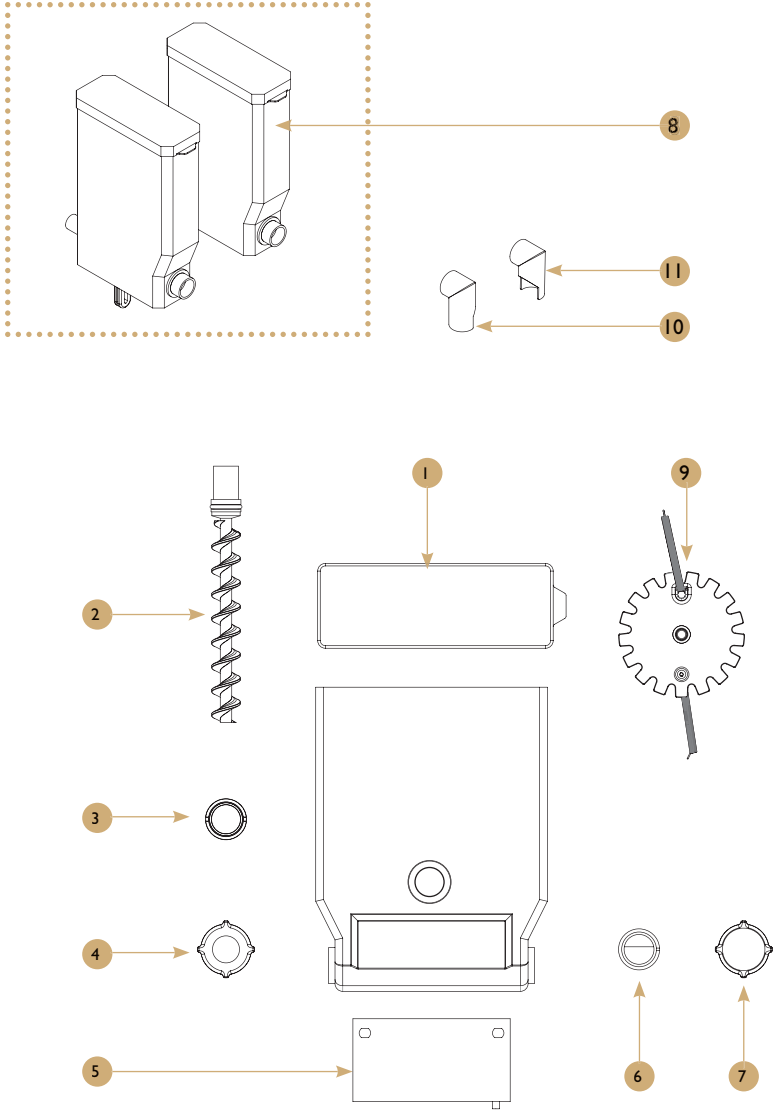

## Spare parts list

POS.	PCS	Part No.	Description
1	3	I660050	Solenoid valve G1/8 3-way 24V DC PPS
2	1	C60100076	Temp probe +SUSP.steam pipe ICD
3	1	I860019	Connector straight male G 1/4-tube 6
4	1	C15100006	Boiler 0.7L vending
5	1	C10200110	Office thermostat I6A
6	3	C35021015	Tube PTFE 4-6
7	2	I860006	Connector L male G 1/4-tube 6 NSF
8	1	I860020	Connector T female G 1/4 SuS316
9	1	260473	Blind plug G1/4" female SS
10	1	I801129	Connector L speed fitting G1/8-4mm
11	2	I860018	Connector L male G 1/4-tube 6 NSF
12	2	I860017	Connector L male G 1/8-tube 6 NSF
13	1	I860015	Tap drainage G1/4M-G1/4F
14	1	C30000215	Conical bend adaptor 1/4 X 1/4
15	1	I505174	Tube PTFE 2.5X 4mm
16	2	C35021030	Tube silicon 6-10mm
17	1	I50501	Tube silicon 8-12mm
18	1	I801100	Connector for silicon tube ID 12*12

Mixing system and outlet

Drawing

Spare parts list

POS.	PCS	Part No.	Description
1	1	1604591	Motor whipper 24V DC
2	1	1206701	Motor whipper plate
3	1	1206706	Bulkhead adaptor black
4	1	1604804	Slinger disc
5	1	1206702	Mounting plate
6	1	120638	O-ring
7	1	120655-02	Whipper shaft gasket
8	1	1206703	Whipper
9	1	1204855	Mixing bowl 6mm inlet black
10	1	1206707	Steam trap black
11	1	7001111	Whipper motor complete

Canister

Drawing