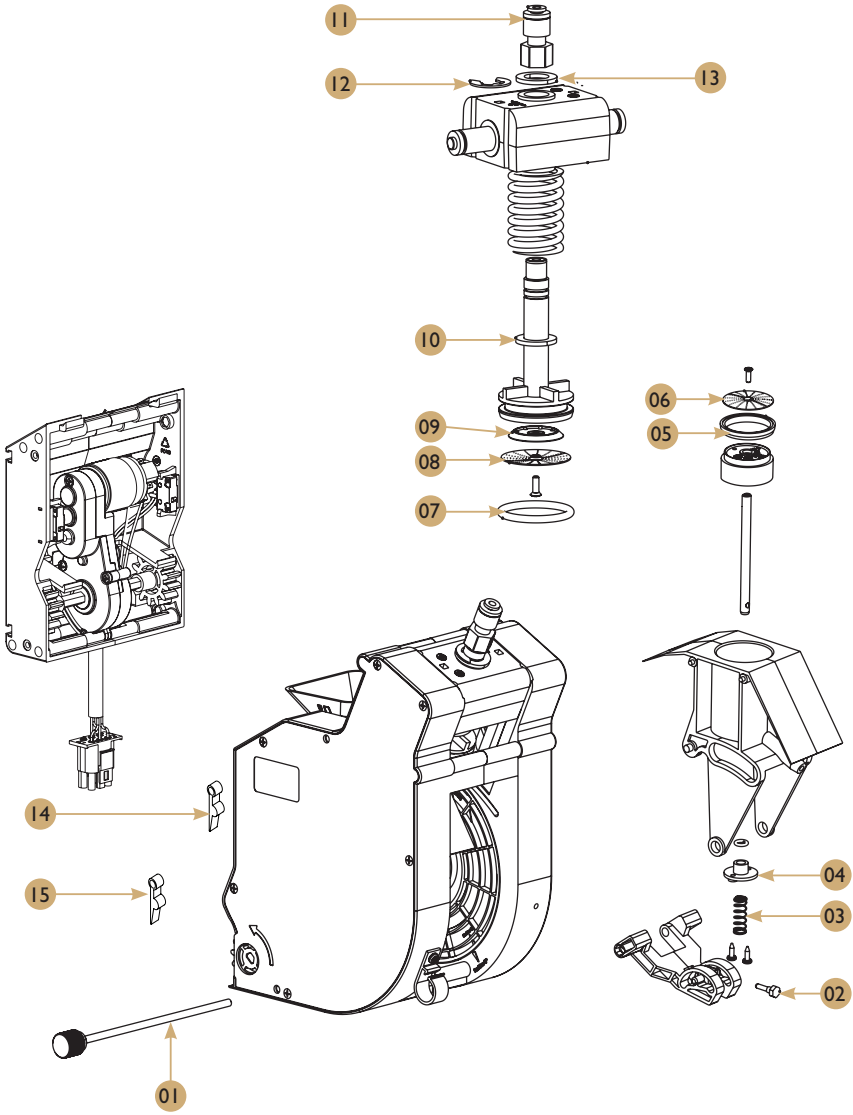

Espresso group

Drawing

Espresso group

Spare parts list

POS.	PCS	Part No.	Description
1	1	1201635	Group fixation pin
2	1	1201627	Shaft lock screw
3	1	1201626	Compression spring
4	1	1201628	Chamber o-ring 2025
5	1	1201625	Ring sealing
6	1	1201624	Chamber Filter
7	1	1201633	Piston o-ring 29.75X3.53
8	1	1201624	Piston Filter
9	1	1201632	Shower reducer
10	1	1201631	Piston washer 20x12, 1x2
11	1	1201629	Speed fitting 4mm
12	1	1201630	Lock washer
13	1	1201631	Piston adjustment washer 20x12
14	1	1201622	Switch arm, right
15	1	1201623	Switch arm, left