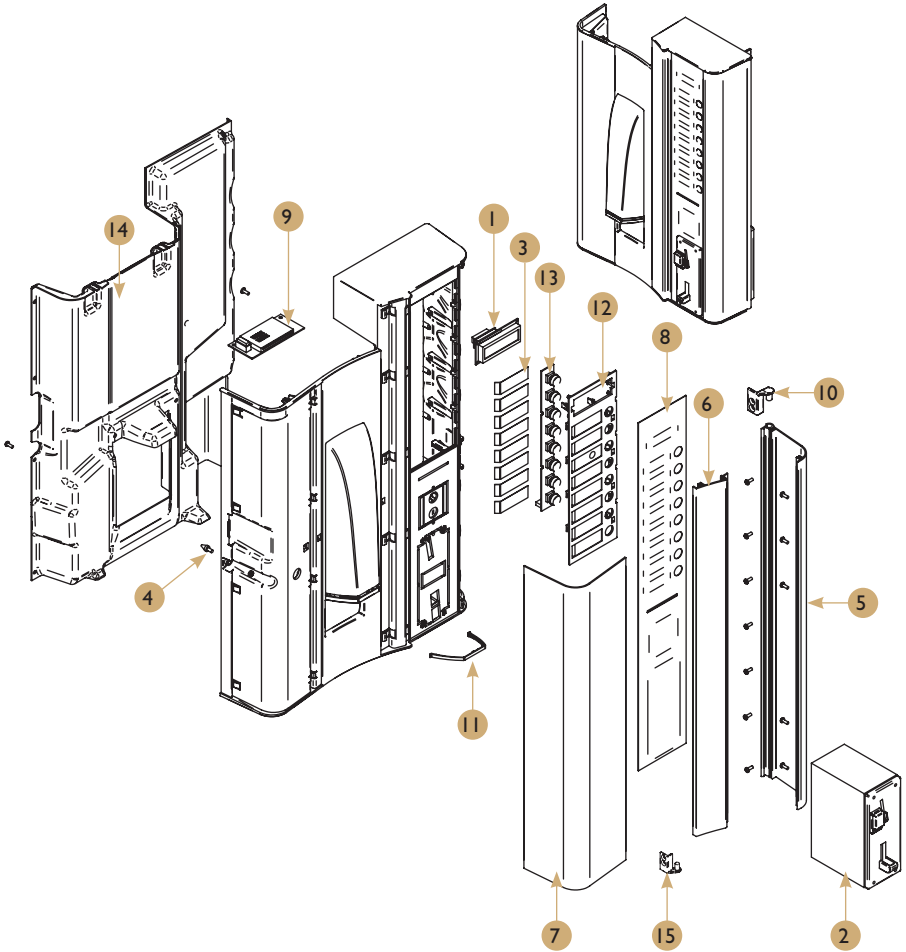

Door/Front

Drawing

Door/Front

Spare parts list

POS.	PCS	Part No.	Description
1	1	C60100302	Crem display board 2row
2	1	C60105060	Coin validator
3	1	C70000102	Drink labels Brilliance EN
3	1	1760049	Drink labels Brilliance ES
4	1	180115	Door centering pin
5	1	1031307	Right front cover Brilliance
6	2	1031308	Central front cover Brilliance
7	1	1031306	Left front cover Brilliance
8	1	1603867	Adhesive frontal keyboard
9	1	C60105050	Smartcard card reader
10	1	1403514	Hinge zink upper
11	1	1105514	Nose decoration Brilliance
12	1	1105516	Front door insert keyboard
13	1	C60105000	Keyboard Brilliance
14	1	C18001005	Door interior cover Brilliance
15	1	1403515	Hinge zink lower