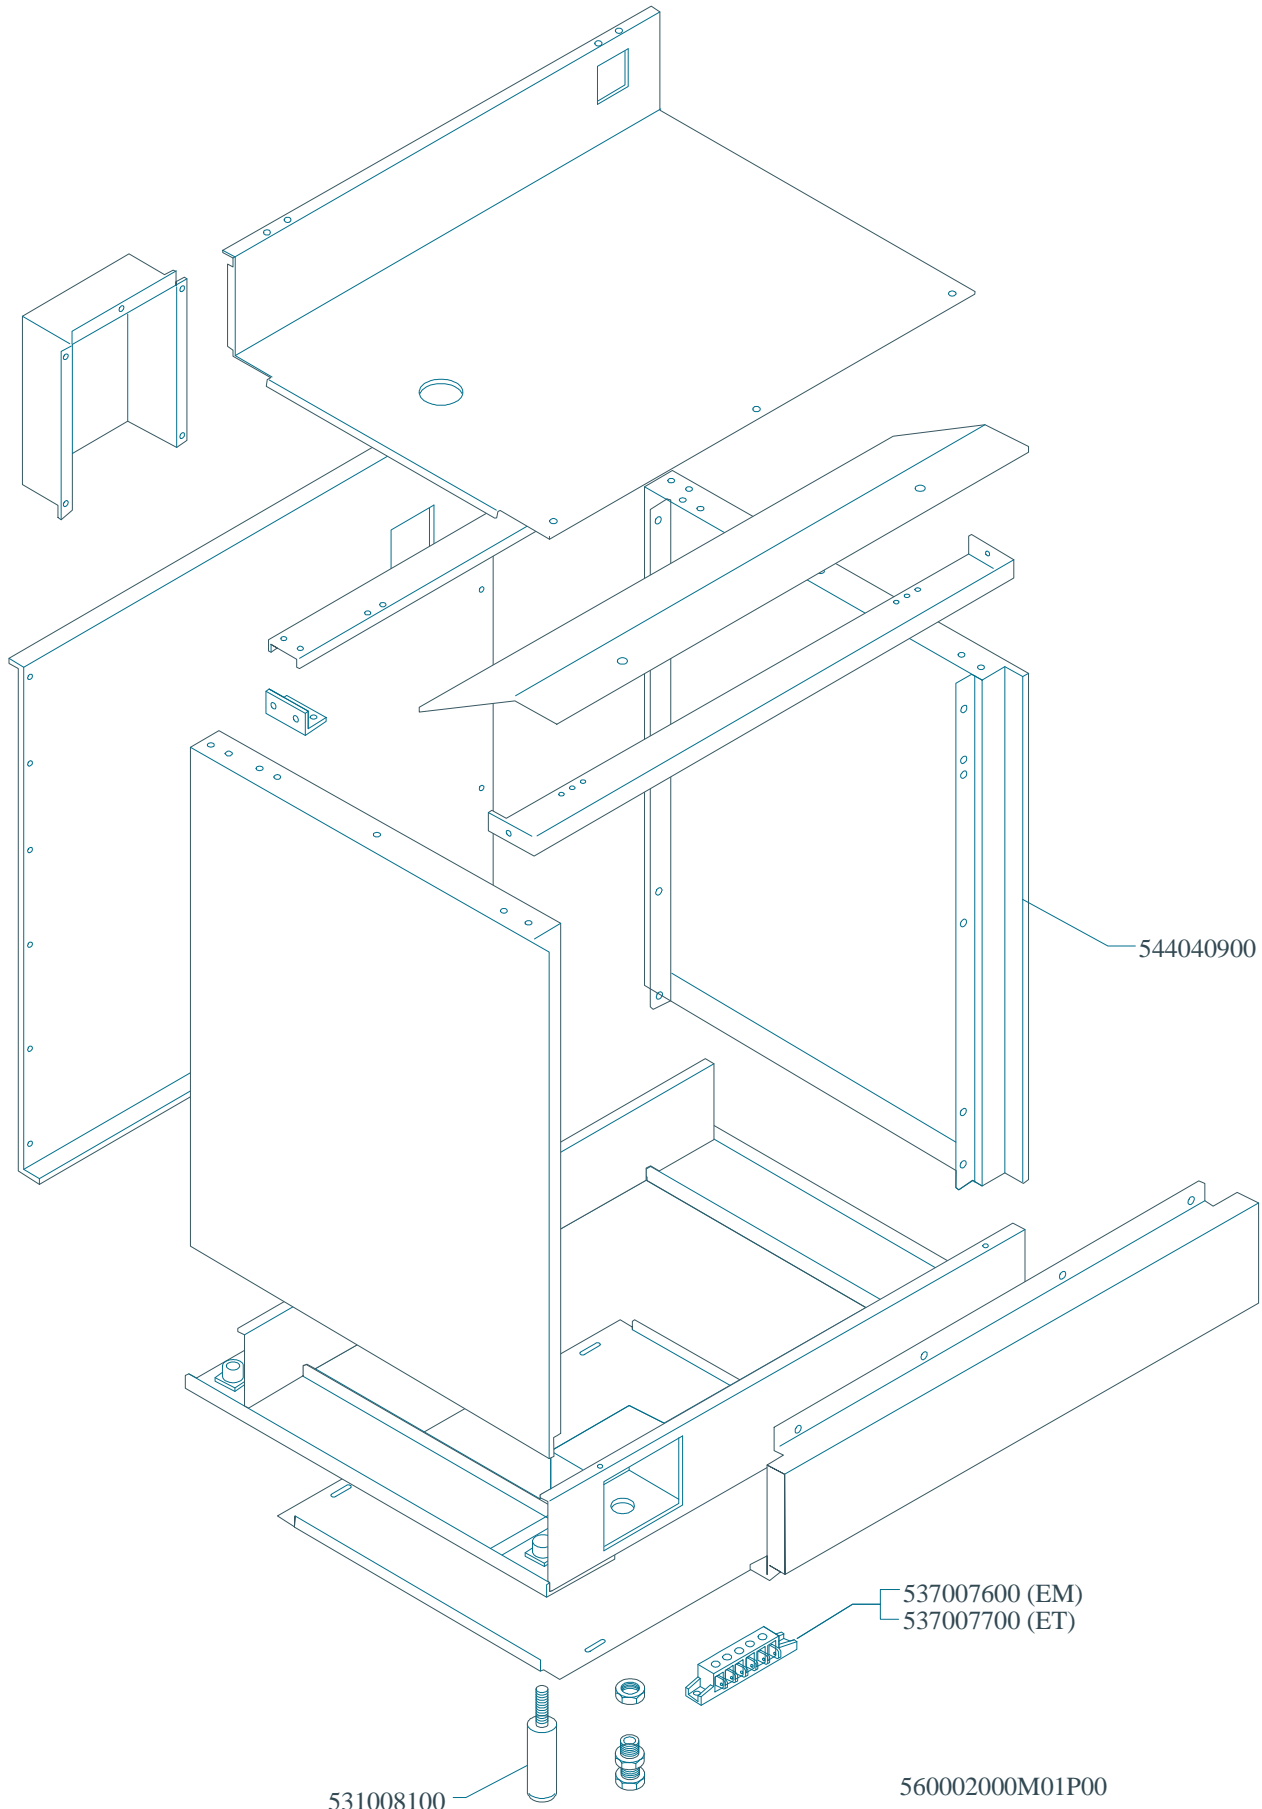

MAGIC SNACK 60

CUCINE / RANGES / HERDE / CUISINIÈRES / N° 0309

CF-62

CF-62EM CF-62ET CF-62EM/A CF-62ET/A

MAGIC SNACK 60

CUCINE / RANGES / HERDE / CUISINIÈRES / N° 0309
CF-62

CF-62EM CF-62ET CF-62EM/A CF-62ET/A

Page	Pos	Code	Description
001		544040900	SIDE RANGE CF-62
001		531008100	ADJUSTABLE LEG H9 CHROME
001		537007700	TERMINAL BLOCK THREEPHASE 40A
002		541015500	NEUTRAL SPACER 62
002		537002200	ELECTRICAL PLATE D.180 W1500 V230
002		537002100	ELECTRICAL PLATE D.145 W1000 V230
002		544040700	UPPER PLATE CF-62E
002		537000300	COMMUTATOR 7 POSITIONS S.49 16A
002		536002100	KNOB 7 POSITIONS SNACK
002		544041100	CONTROL PANEL CF-62E
002		537014100	WHITE WARNING LIGHT 250V
003		537006400	OVEN HEATING EL.W1500 V220 CF-62
003		537006800	FAN 240V CF-62
003		537006500	HEATING ELEMENT W2000 V230 CF-62
003		537006100	OVEN THERMOSTAT CF-62/8/10
003		537009600	OVEN COMMUTATOR CF-62E
003		537014100	WHITE WARNING LIGHT 250V
003		537014200	GREEN WARNING LIGHT 250V
003		536006600	OVEN KNOB CF-62
003		536011400	OVEN GASKET CF-62
003		534009000	GRILL PROTECTION CF-62
003		537007900	OVEN BULB-SOCKET
003		537005400	OVEN BULB 15W 300°C
003		531013600	SIDE GRID FOR MAXI/VENTILATED OVEN
003		531012800	OVEN GRID CF-62
003		534008900	OVEN DRIPPING-PAN CF-62
003		531007200	DOOR WHEEL HOLDER CF-62
003		531012500	COMPLETE OVEN DOOR CF-62
003		536011100	INTERNAL GLASS FOR OVEN DOOR CF62
003		536006500	OVEN DOOR HANDLE CF-62
003		531007100	OVEN DOOR HINGE FOR CF-62
003		536011200	EXTERNAL GLASS FOR OVEN DOOR CF-62