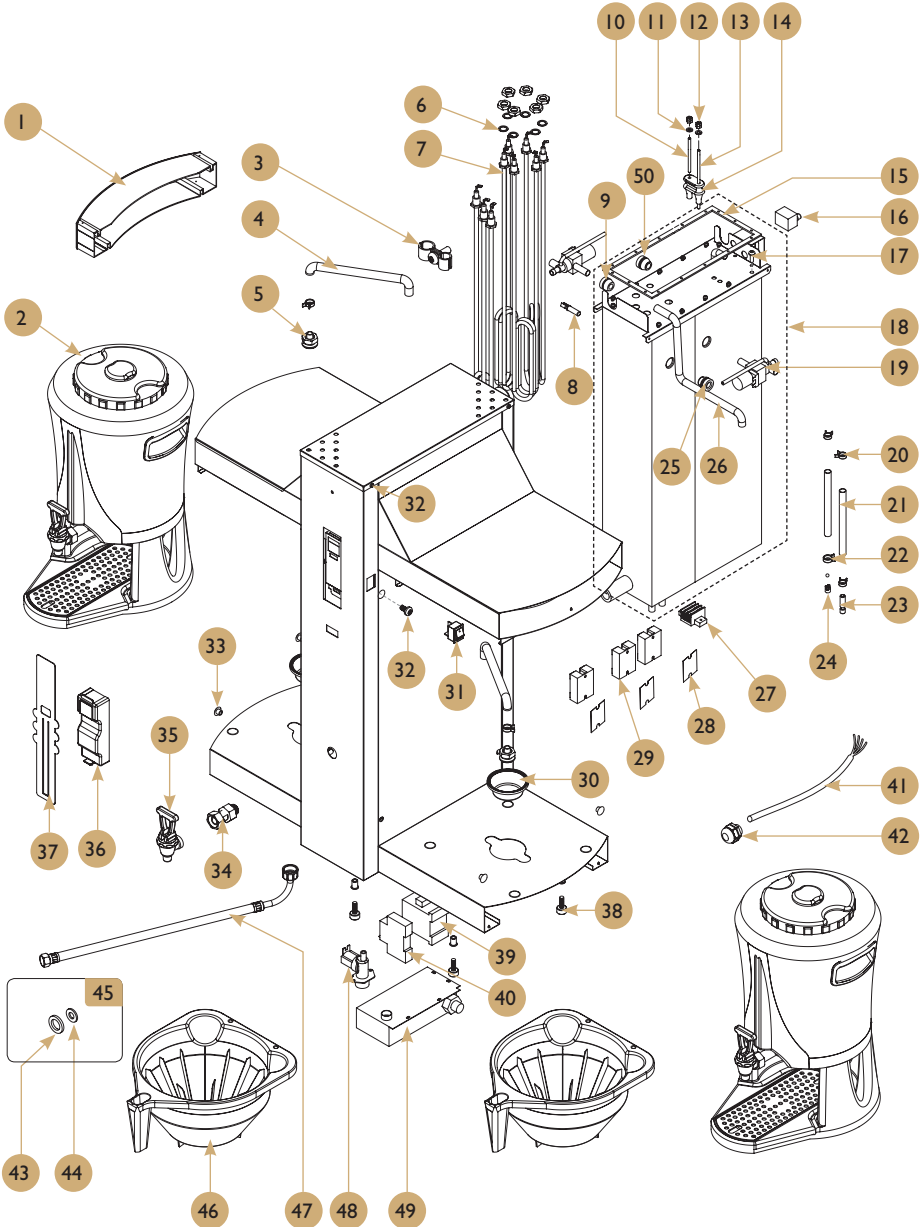

Tower

Drawing

Tower

Spare parts list

POS.	PCS	Part No.	Description
1	4	1102122	End cover
2	2	1103302	Serving station 5L
3	1	1305011	OH bulb holder
4	2	1561028	Silicon outlet tube
5	2	1031801	Spray nozzle Tower
6	6	1206503	Fiber washer
7	1	1601312	Element 3000W
8	1	711000	NTC thermistor
9	2	1561010	Seal for outlet valve
10	1	1205302	Sensor short (55mm)
11	1	1461008	Spring washer M3
12	1	1401101-01	Nut M3
13	2	1205301	Sensor long (90mm)
14	2	1605362	Double seal level sensor
15	1	1206586	Gasket tank tower
16	1	220220	High limit switch
17	10	140225	Tank lid screw M4x12mm
18	1	1203526	Tank Tower complete
19	2	160230	Solenoid valve outlet 230V
20	5	140330	Clamp 13.3mm
21	Sale in M	150501	Silicon hose 8x12mm
22	5	140339	Clip for hose 16.4mm
23	2	1403400	Pp plug for drainage hose
24	1	1206123	Non return valve
25	2	1605361	Seal for NTC
26	1	1031502	Tube for overflow
27	1	160351	Connector PA80 FF
28	3	1605361	Seal for solid state
29	3	1604203/1604201	Solid state 25A
29	3	1604204	Solid state 50A
30	2	1104330	Drip cup
31	1	1608017	Power switch (black)
32	6	1402163	Screw M4X8mm
33	1	1505076	Rubber Plug, 10mm black
34	1	1802120	Connection faucet short
35	1	120200-02	Faucet metal black top
36	1	1031642	Electronic unit PCB Tower
37	1	1603856	Membrane switch, Tower
37	1	1603859	Membrane switch, Single Tower
38	4	120316	Adjustable foot
39	1	1602231	Relay 230V VAC
40	1	160429-02	Fuse automatic
41	1	1605241	Power cord 3-phase 5x2.5mm(1.8m)
42	1	1605651	PG complete (PG16)
43	1	1206603	Gasket DIA23.5mm x 15mm D3mm
44	1	1206604	Gasket DIA18mm x 9mm D2mm
45	1	2760094	Gasket set for inlet hose
46	2	1102131	Brewbasket 5L
47	1	1505042	Inlet hose 3/4"-1/2"
48	1	120634	Valve single 5L/min
49	1	1604393	Electronic filter
50	1	160538-03	plug for water outlet