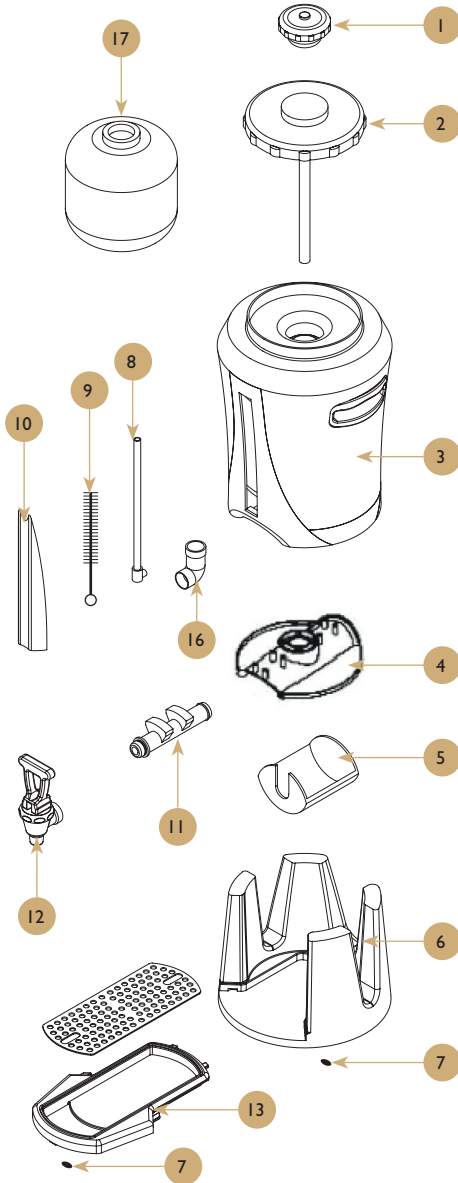

Serving station 5L

Drawing

Serving station 5L

Spare parts list

POS.	PCS	Part No.	Description
1	1	I 103351	Lid Cover with Tie
2	1	I 103352	Brew-Thru Lid with SS Tube (5L)
3	1	I 103353	Main Housing with Upper Housing
4	1	I 103355	Lower Housing 5L
5	1	I 103356	Outlet Tube Jacket (5L)
6	1	I 103357	Stand
7	5	I 103364	Rubber feet
8	1	I 103359	Glass Tube (5L serving station)
9	1	I 103360	Cleaning Brush for Level Indicator
10	1	I 103361	Water Indicator Lens (5L)
11	1	I 103362	Outlet Tube (5L serving station)
12	1	I 103363	Faucet, Crown
13	1	I 103358	Drip Tray (5L serving station)
14	1	I 103370	Display Top Serving Station 5L
15	1	I 103302	Serving Station 5L
16	1	I 103365	Outlet Connector 5L Servn.stn
17	1	I 103354	SS Vacuum Bottle, Silicone gasket