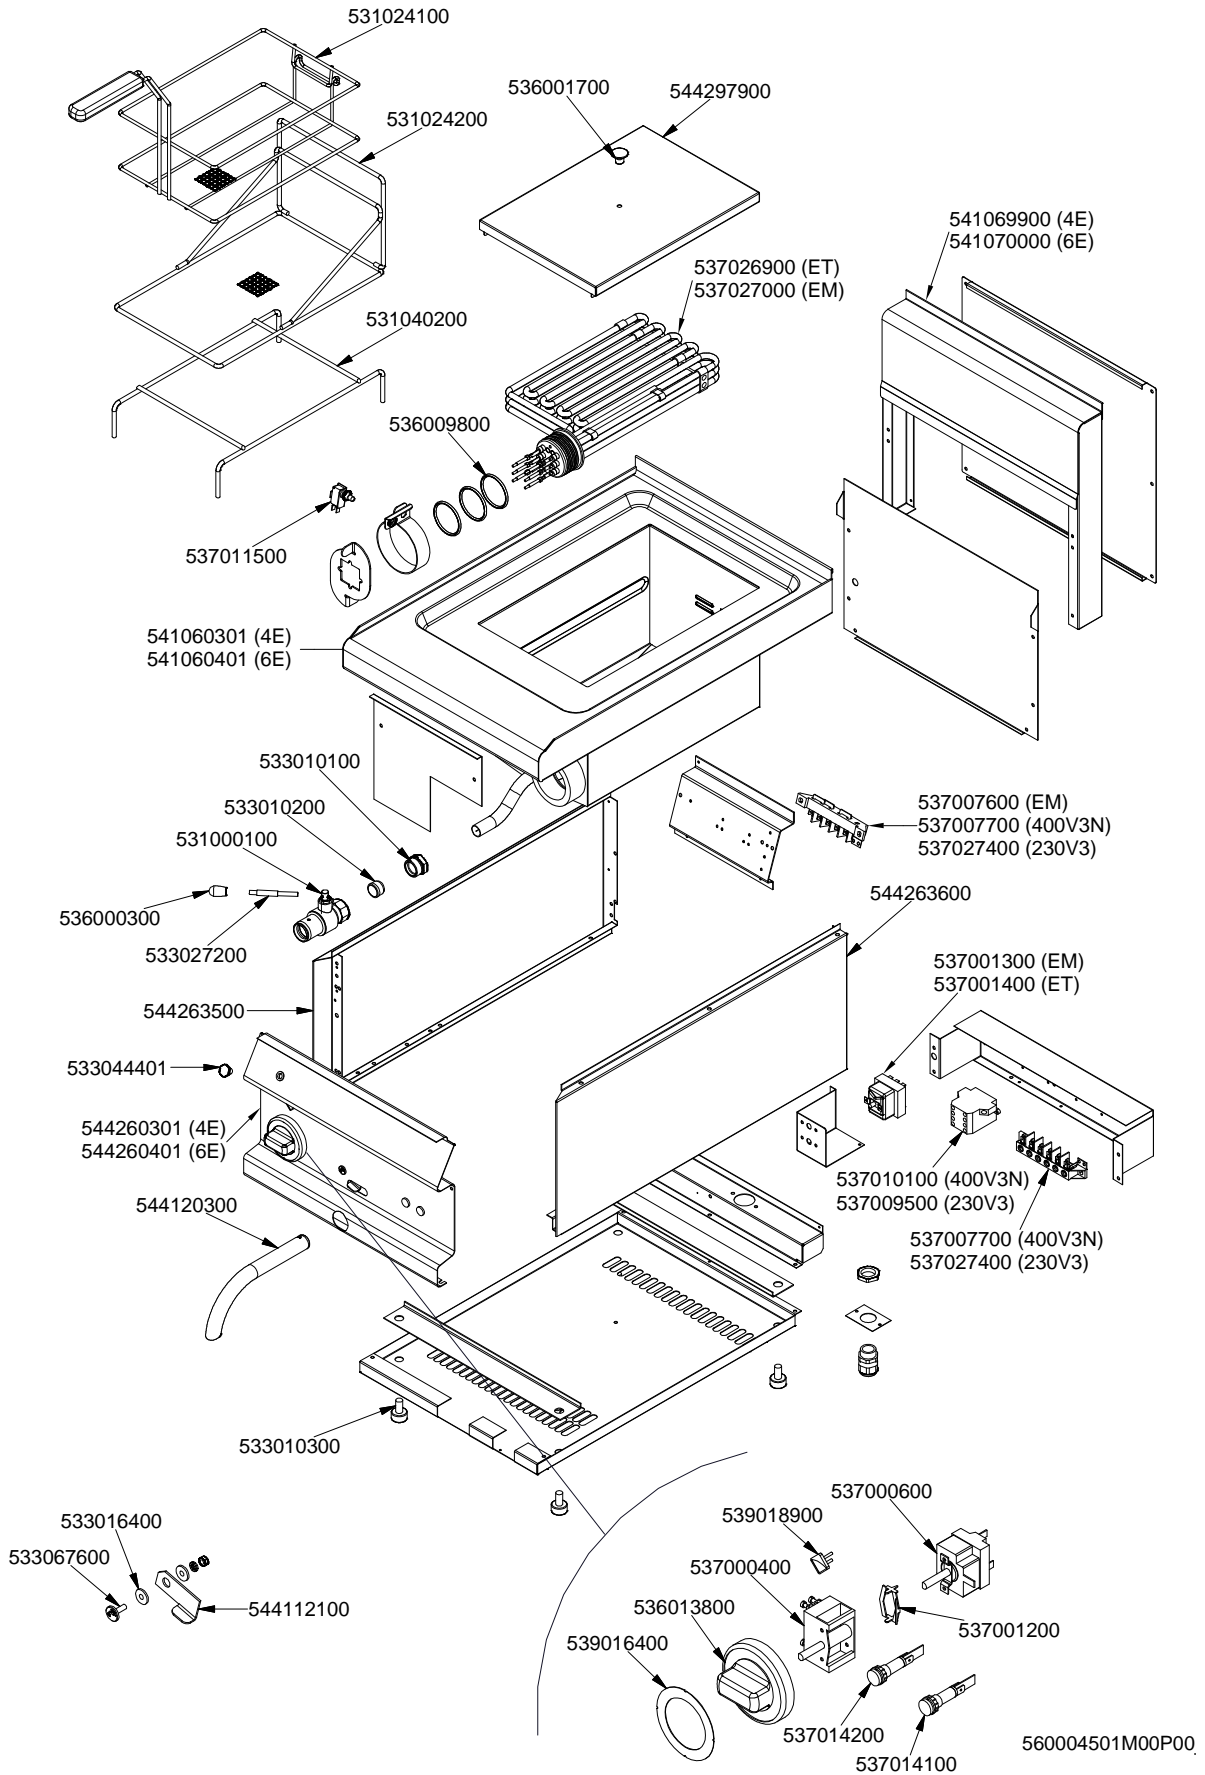

MAGIC PROF 65

ELETTRICO / ELECTRIC / ELEKTRO / ELECTRIQUE

FQ-4EM FQ-4ET FQ-6EM FQ-6ET N° ≥ 0406

560004501M00P00

Page	Pos	Code	Description
001		531024100	FRYER BASKET FQ-4/6G FQ-61E
001		531024200	TANK FILTER/BASKET SUPPORT
001		536001700	GRIP D.25*19*M6
001		544297900	TANK LID FQ-4/6-E/GG
001		541069900	NEUTRAL SPACER 4
001		537027000	HEATING ELEM.3300W 230V 3 ROTAT.EL.
001		531040200	FILTER SUPPORT FQ-E 60/65LINE
001		536009800	GASKET O-RING 47,22X3,53 VITON
001		537011500	MICRO-SWITCH 16A
001		541060301	UPPER PLATE NEW FQ-4E
001		533010100	3/4 D. 18 PIPE UNION
001		533010200	BICONE 18S
001		531000100	DRAIN COCK 3/4"
001		536000300	FIXED GRIP D.15*25*M6
001		533027200	HANDLE FOR DRAIN COCK 3/4"G FG
001		544263500	RIGHT SIDE S.65
001		533044401	M8 THREADED CAP FOR SEC.THERMOSTAT
001		537007600	TERMINAL BLOCK SINGLEPHASE 40A
001		537007700	TERMINAL BLOCK THREEPHASE 40A
001		537027400	TERMINAL BLOCK THREEPHASE 40A
001		544263600	LEFT SIDE S.65
001		537001300	SAFETY THERMOST.235°C SINGLEPH+NUT
001		544260301	CONTROL PANEL FQ-4E (NEW MODEL)
001		544120300	DRAIN PIPE 22 FOR COCK 3/4"G
001		537010100	REMOTE CONTROL SWITCH 20A 230V
001		537009500	REMOTE CONTROL SWITCH 3RT102 35A 23
001		533010300	ADJUSTABLE FOOT M10*20 D.23
001		537000600	THERMOSTAT 90-180°C SINGLEPHASE
001		533016400	COCK BUSHING
001		533067600	PIN FOR GRADUATED COCK BUSHING
001		544112100	COCK FIXING BRACKET FG-10
001		537001200	FIXING BRACKET FOR THERMOSTAT/COMM.
001		539016400	ADHESIVE GRADUATED DISC FOR KNOB
001		537014200	GREEN WARNING LIGHT 250V
001		537014100	WHITE WARNING LIGHT 250V
001		539018900	INDEX FOR KNOB
001		537000400	COMMUTATOR 1POS.SINGLEPHASE S49 16A
001		536013800	KNOB D.70 BLACK 6*5 WITH SPRING