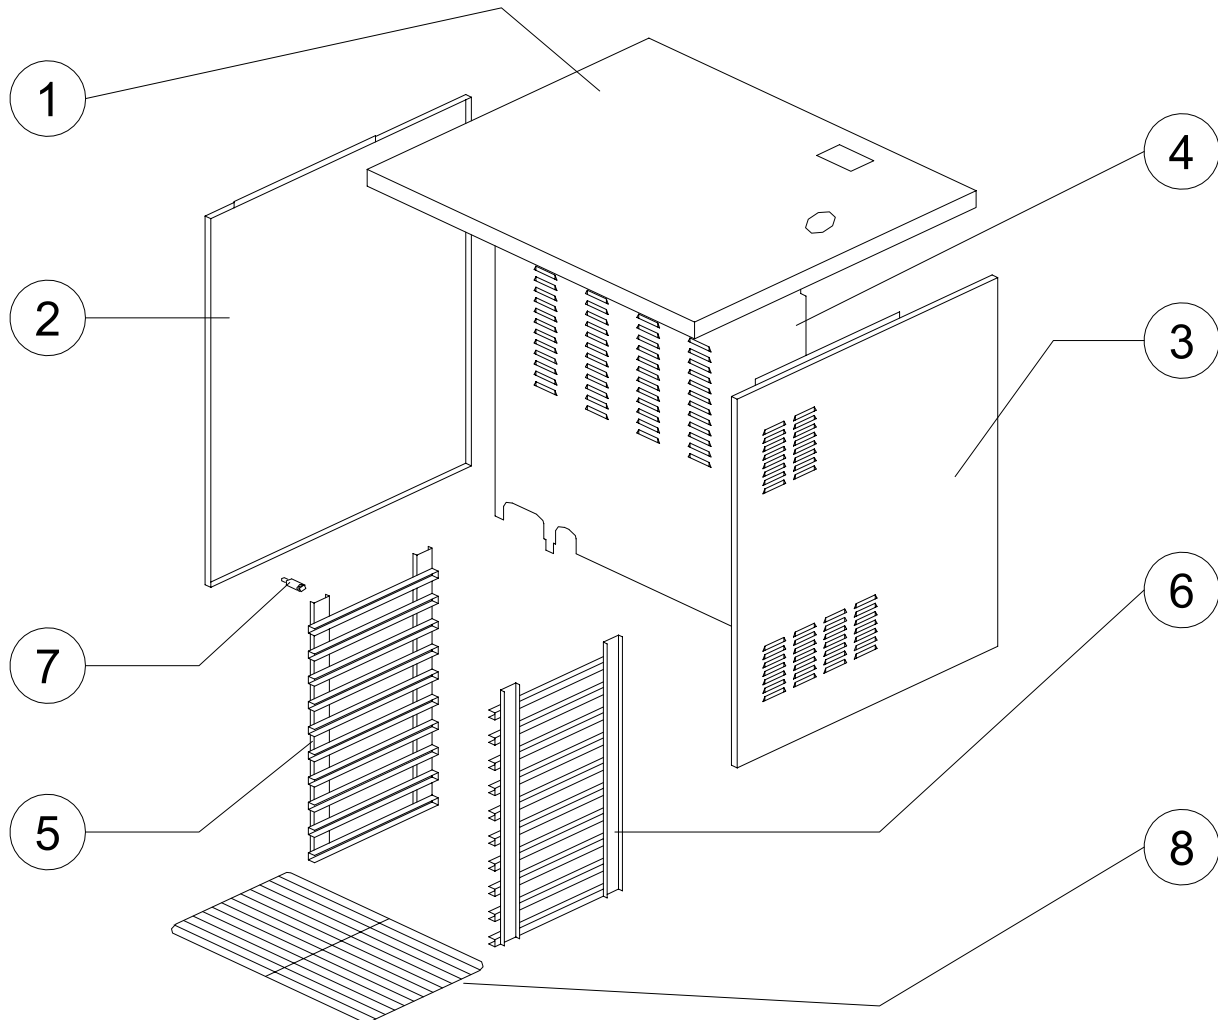

# E4069TC/TMS & E4109TC/TMS COMBINATION OVENS

SPARES DETAILS

FITMENTS

Item	Description	E4069TC/TMS Spares No.	E4109TC/TMS Spares No.
1.	Outer Top Panel	735400000	735400000
2.	Outer Side Panel - LH	735400010	735400020
3.	Outer Side Panel - RH	735400015	735400025
4.	Outer Back Panel	735400030	735400035
5.	Shelf Hanger - LH	735400040	735400050
6.	Shelf Hanger - RH	735400045	735400055
7.	Support Stud	735400060	735400060
8.	Grid Shelf	735400070	735400070