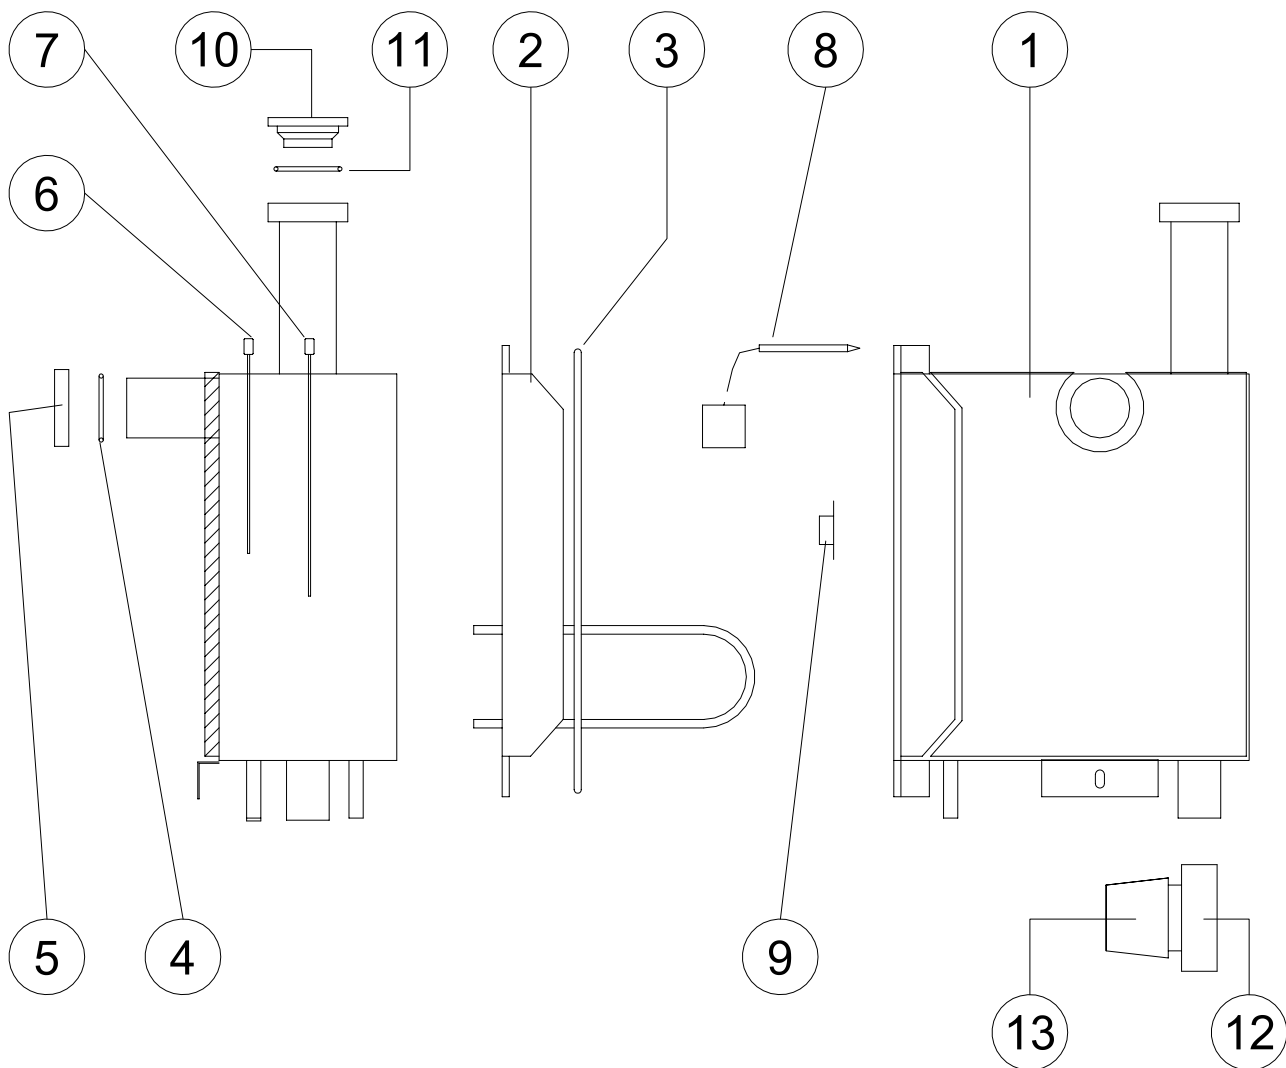

BOILER

Item	Description	E4069EL Spares No.	E4109EL Spares No.
1.	Boiler Assembly	735400380	735400385
2.	End Plates c/w Elements	735400390	735400395
3.	End Plate Seal	735400400	735400400
4.	Chamber Seal	735400410	735400410
5.	Locking Ring	735400420	735400420
6.	High Level Electrode	735400430	735400430
7.	Low Level Electrode	735400440	735400440
8.	Safety Thermostat for Boiler	735400450	735400450
9.	Operating Thermostat for Boiler	735400460	735400460
10.	Pressure Relief Cap	735400470	735400470
11.	'O' Ring	735400480	735400480
12.	Drain Valve Body	735400490	735400490
13.	Drain Valve Actuator	735400500	735400500