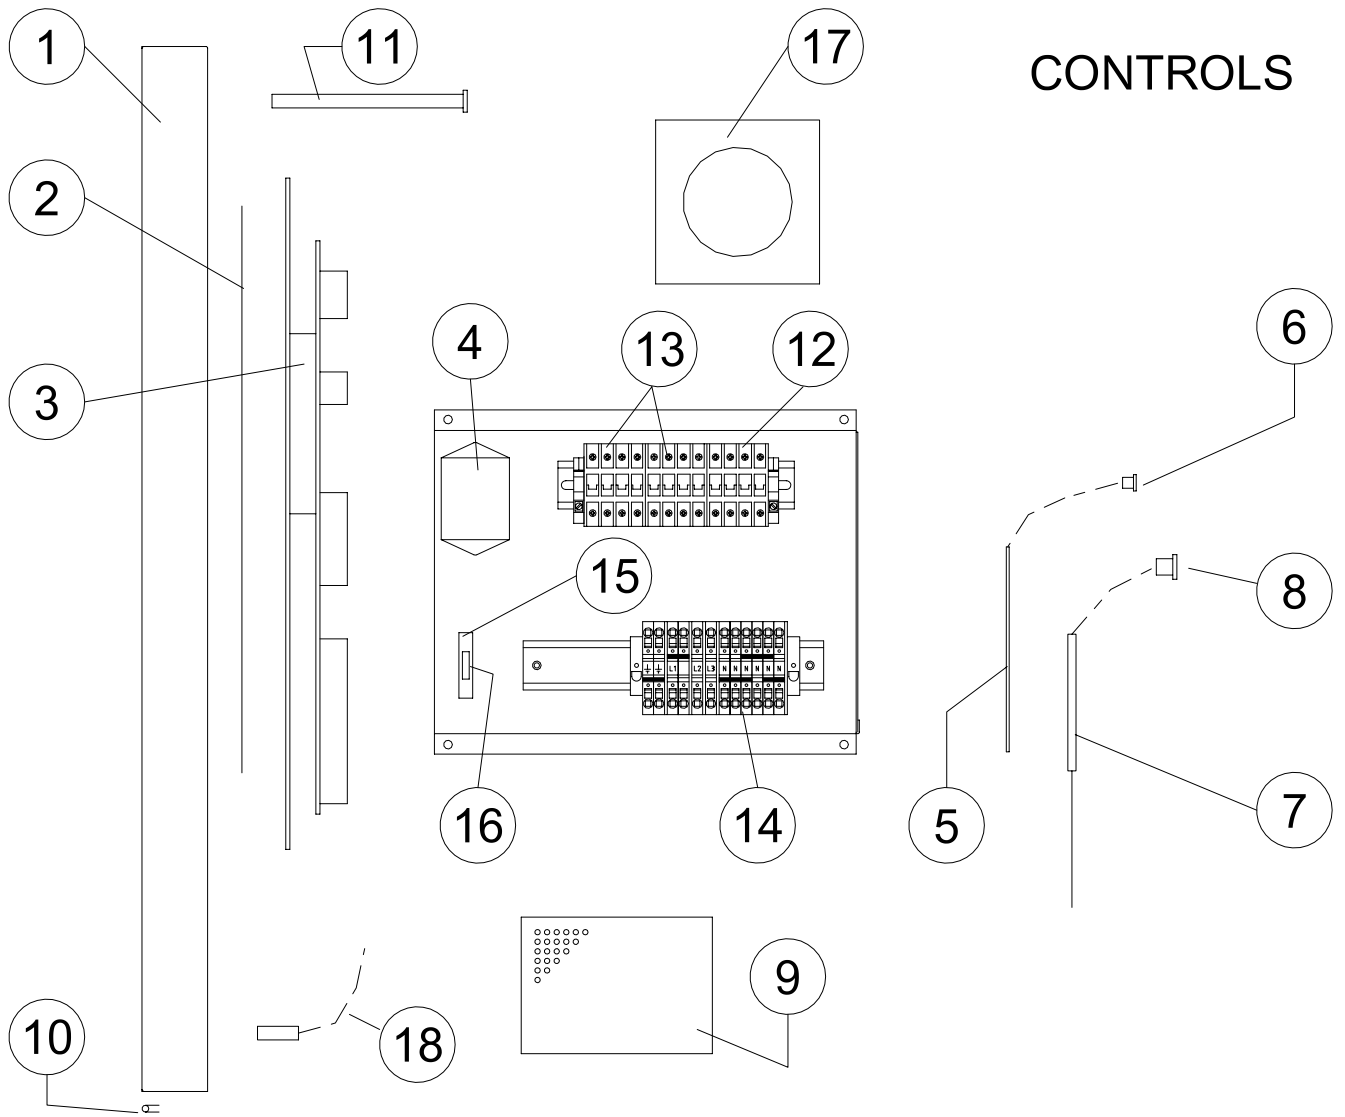

# DOOR FITMENTS

Item	Description	E4069TC/TMS Spares No.	E4109TC/TMS Spares No.
1.	Outer Door Panel Assembly	735400640	735400645
2.	Glass Seal	735400650	735400650
3.	Outer Door Glass	735400660	735400665
4.	Link Bar	735400670	735400675
5.	Roller Pin	735400680	735400680
6.	Inner Door Assembly	735400690	735400695
7.	Inner Door Glass	735400700	735400705
8.	Door Seal	735400710	735400715
9.	Nylon Washer	735400720	735400720
10.	Gasket - Outer	735400730	735400730
11.	Gasket - Inner	735400740	735400740
12.	Glass Screw	735400750	735400750
13.	Glass Spring	735400760	735400765
14.	Drip Tray Spring	735400770	735400770
15.	Door Handle	735400780	735400780
16.	Top Door Hinge	735400790	735400790
17.	Bottom Door Hinge	735400800	735400800
18.	Keeper Mounting Plate	735400810	735400810
19.	Door Keeper	735400820	735400820
20.	Door Drip Tray	735400830	735400830

Item	Description	E4069TC/TMS Spares No.	E4109TC/TMS Spares No.
1.	Control Panel Assembly	735400870	735400880
2.	Grommet Strip	735400873	735400873
3.	Control Board	735400850	735400850
4.	Suppression Filter	735401070	735401070
5.	Oven Thermocouple	735400872	735400872
6.	Thermocouple Gland	735401080	735401080
7.	Food Probe	735400871	735400871
8.	Probe Gland	734311160	734311160
9.	Power Unit	735400860	735400860
10.	Control Panel Hinge	735400260	735400260
11.	Securing Pin	735400270	735400270
12.	Safety Contactor	735400280	735400280
13.	Boiler/Oven Contactor	735400290	735400290
14.	Terminal Block Assembly	735400320	735400320
15.	Fuse Holder	735400340	735400340
16.	Fuse	735400350	735400350
17.	Cooling Fan	735400360	735400360
18.	Reed Switch	735400370	735400370