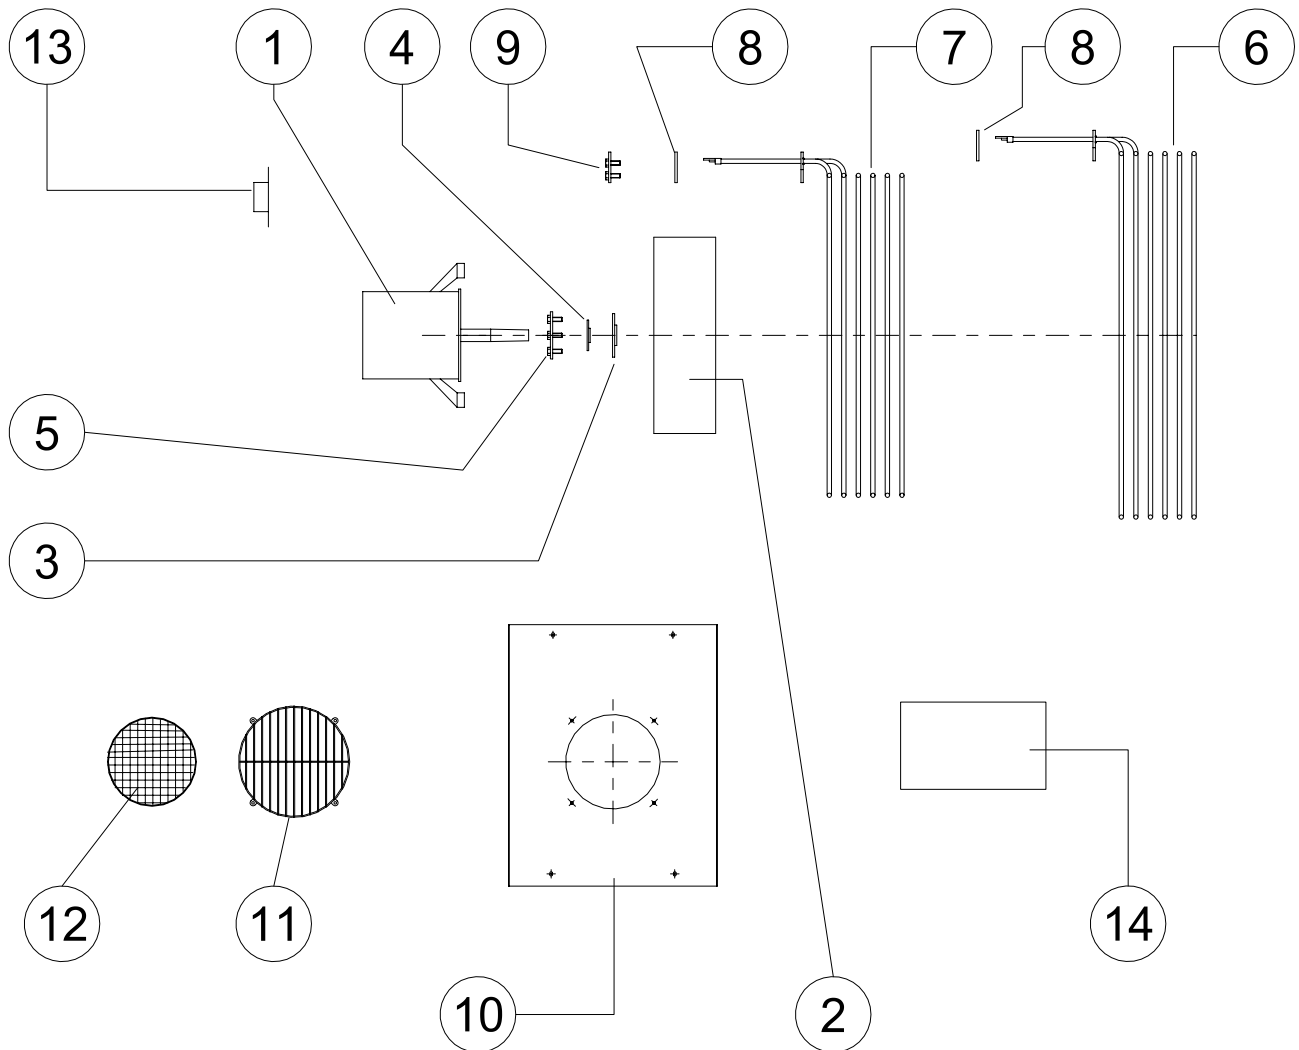

OVEN FITMENTS

Item	Description	E4069TC/TMS Spares No.	E4109TC/TMS Spares No.
1.	Fan Motor c/w Capacitor	735400510	735400510
2.	Fan Impellor	735400515	735400515
3.	Fan Shaft Seal Housing	735400520	735400520
4.	Fan Shaft Seal	735400530	735400530
5.	Fan Seal Backing Plate	735400540	735400540
6.	Oven Element - Outer	-	735400550
7.	Oven Element - Inner	735400560	735400560
8.	Gasket for Oven Element	735400570	735400570
9.	Backing Plate for Element	735400580	735400580
10.	Back Baffle	735400590	735400595
11.	Fan Guard	735400600	735400600
12.	Oven Filter	735400610	735400610
13.	Safety Thermostat for Oven	735400620	735400620
14.	Oven Lamp	735400380	735400380