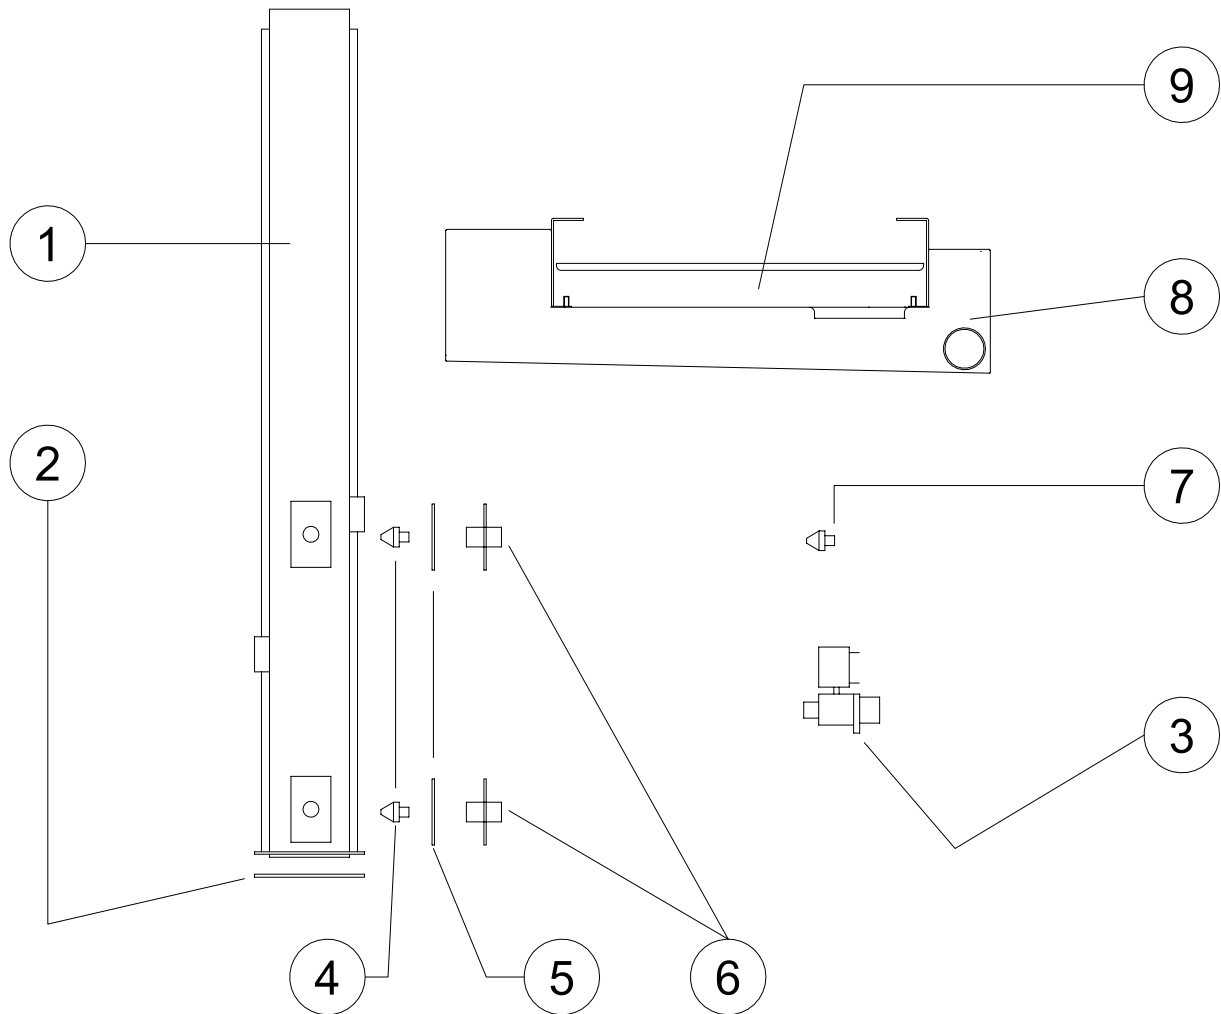

# DOOR FITMENTS

Item	Description	E4069TC/TMS Spares No.	E4109TC/TMS Spares No.
1.	Outer Door Panel Assembly	735400640	735400645
2.	Glass Seal	735400650	735400650
3.	Outer Door Glass	735400660	735400665
4.	Link Bar	735400670	735400675
5.	Roller Pin	735400680	735400680
6.	Inner Door Assembly	735400690	735400695
7.	Inner Door Glass	735400700	735400705
8.	Door Seal	735400710	735400715
9.	Nylon Washer	735400720	735400720
10.	Gasket - Outer	735400730	735400730
11.	Gasket - Inner	735400740	735400740
12.	Glass Screw	735400750	735400750
13.	Glass Spring	735400760	735400765
14.	Drip Tray Spring	735400770	735400770
15.	Door Handle	735400780	735400780
16.	Top Door Hinge	735400790	735400790
17.	Bottom Door Hinge	735400800	735400800
18.	Keeper Mounting Plate	735400810	735400810
19.	Door Keeper	735400820	735400820
20.	Door Drip Tray	735400830	735400830

# WATER SYSTEM

Item	Description	E4069TC/TMS Spares No.	E4109ETC/TMS Spares No.
1.	Condenser Tube	735400080	735400085
2.	Condenser Tube Gasket	735400090	735400090
3.	Water Solenoid Valve	735400100	735400100
4.	Injector for Condenser Spray	735400110	735400210
5.	Gasket for Condenser Spray	735400120	735400120
6.	Plate for Condenser Spray	735400130	735400130
7.	Injector for Drain Pipe Spray	735400140	735400140
8.	Tundish	735400150	735400150
9.	Cover Plate for Tundish	735400160	735400160