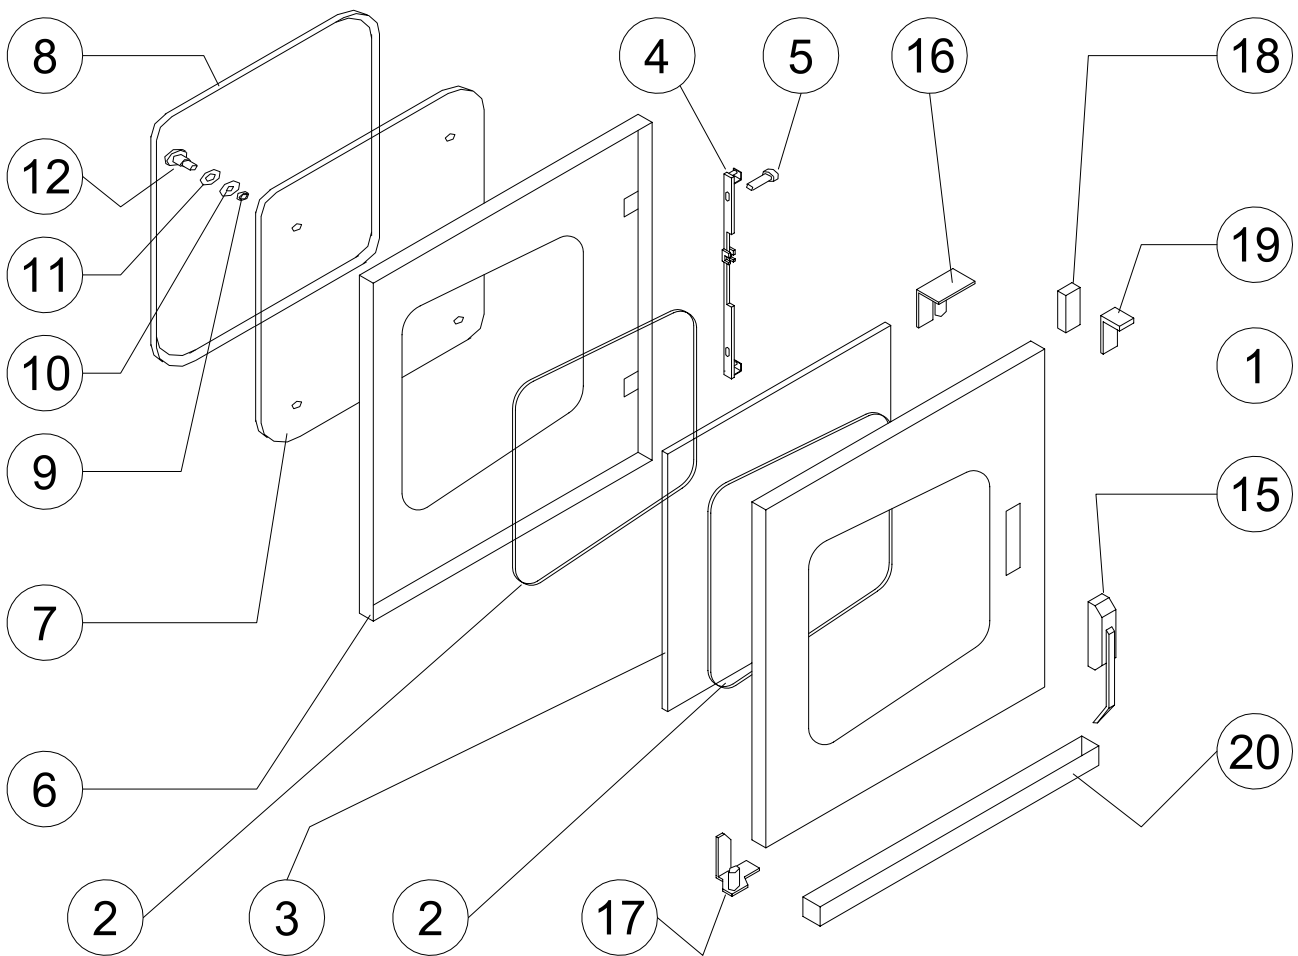

DOOR FITMENTS

Item	Description	E4069TC/TMS Spares No.	E4109TC/TMS Spares No.
1.	Outer Door Panel Assembly	735400640	735400645
2.	Glass Seal	735400650	735400650
3.	Outer Door Glass	735400660	735400665
4.	Link Bar	735400670	735400675
5.	Roller Pin	735400680	735400680
6.	Inner Door Assembly	735400690	735400695
7.	Inner Door Glass	735400700	735400705
8.	Door Seal	735400710	735400715
9.	Nylon Washer	735400720	735400720
10.	Gasket - Outer	735400730	735400730
11.	Gasket - Inner	735400740	735400740
12.	Glass Screw	735400750	735400750
13.	Glass Spring	735400760	735400765
14.	Drip Tray Spring	735400770	735400770
15.	Door Handle	735400780	735400780
16.	Top Door Hinge	735400790	735400790
17.	Bottom Door Hinge	735400800	735400800
18.	Keeper Mounting Plate	735400810	735400810
19.	Door Keeper	735400820	735400820
20.	Door Drip Tray	735400830	735400830