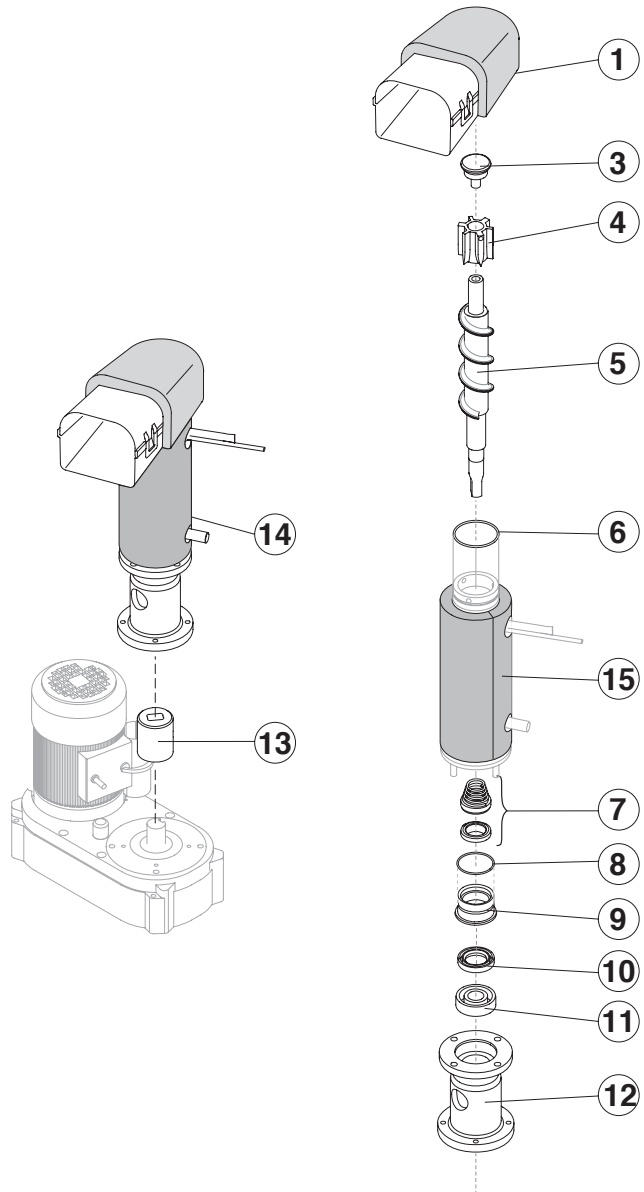

LIST OF THE EXPLODED VIEWS

SHELL ASSY

COOLING SYSTEM

EVAPORATOR

HYDRAULIC CIRCUIT

ELECTRIC PARTS

Rev. 2 - 20/01/2015

Ref.	Spare Description	Code
1	Foamed Cabinet Assy	See Table
2	Cover for Ice Exhaust	221386
3	Top Assembly	C22690
4	Rear Panel Assembly	C21201
5	Rear Grid	D12085
6	Adjustable Stainless Steel Foot	20613
7*	Filtering Panel	18106
8	Frame + Grid & Filter	C10205
9	Front Grid Panel	C221130
10	Base Plate	21284
11	Bulbe-holder Pipe	20522
12	Door Assy	C10275

Ref. 1 - Foamed Cabinet Assy

Condensation	Code
Air	C11166A
Water	C11166W

Common Parts

Ref.	Spare Description	Code
3*	Molecular Drier	14009
5*	Vacuum-Charge Valve Plug	14006
6*	Vacuum-Charge Valve Device	14005
7	Vacuum-Charge Valve Body	14007
8	Compressor	23832

Ref.	Spare Description (Current version)	Code
1	Ice Exhaust with insulatig cap	C10648
3	Ice Breaker	20915
4	Extruder with bearings assembly	C201001
5	Auger	201000
6	OR Gasket 4325	20987
7	Ceramic Seal	20937
8	OR Gasket 3162 mat. NBR70	20429
9	Reduction Ring	20785
10	Seal Ring	20985
11	Bearing	20917
12	Flange	20916
13	Joint	D20630
14	Evaporator Assy	C11174
15	Insulating Cap	18205

Common Parts

Ref.	Spare Description	Code
1	Water Outlet Nipple	10472
2	Silicone Gasket	13006
4*	Double Switch Basin Assembly	C10709
5	Semirigid Polyethylene Gasket	13007
6	Bin Discharge Nut	10096
8	Microswitch	23055