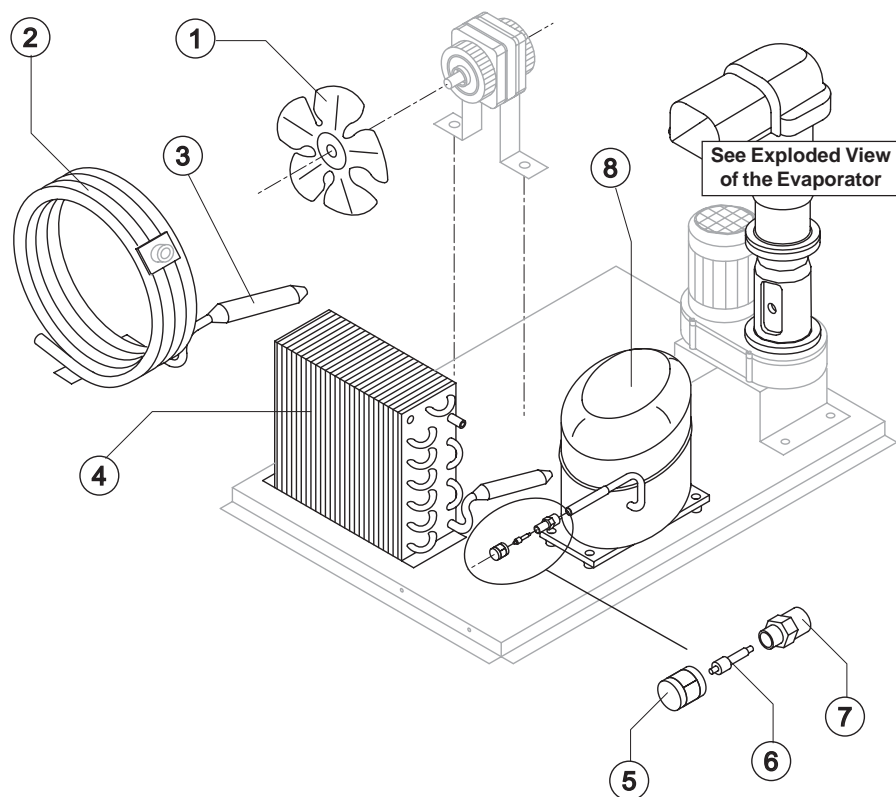

Nuggeteisbereiter, 140 kg/24 h, 40 kg Eisvorratsbehälter

Artikel-Nr.
711045 (TB1404A)

Explosionszeichnung / Ersatzteile

Bitte bei Ersatzteilbestellung immer Artikelnummer und
Seriennummer mit angeben!

TB 1404

LIST OF THE EXPLODED VIEWS

SHELL ASSY

COOLING SYSTEM

EVAPORATOR

HYDRAULIC CIRCUIT

ELECTRIC PARTS

Rev. 2 - 20/01/2015

Ref.	Spare Description	Code
1	Foamed Cabinet Assy	See Table
2	Cover for Ice Exhaust	221386
3	Top Assembly	C22690
4	Rear Panel Assembly	C21201
5	Rear Grid	D12085
6	Adjustable Stainless Steel Foot	20613
7*	Filtering Panel	18106
8	Frame + Grid & Filter	C10205
9	Front Grid Panel	C221130
10	Base Plate	21284
11	Bulbe-holder Pipe	20522
12	Door Assy	C10275

Ref. 1 - Foamed Cabinet Assy

Condensation	Code
Air	C11166A
Water	C11166W

Common Parts

Ref.	Spare Description	Code
3*	Molecular Drier	14009
5*	Vacuum-Charge Valve Plug	14006
6*	Vacuum-Charge Valve Device	14005
7	Vacuum-Charge Valve Body	14007
8	Compressor	23832