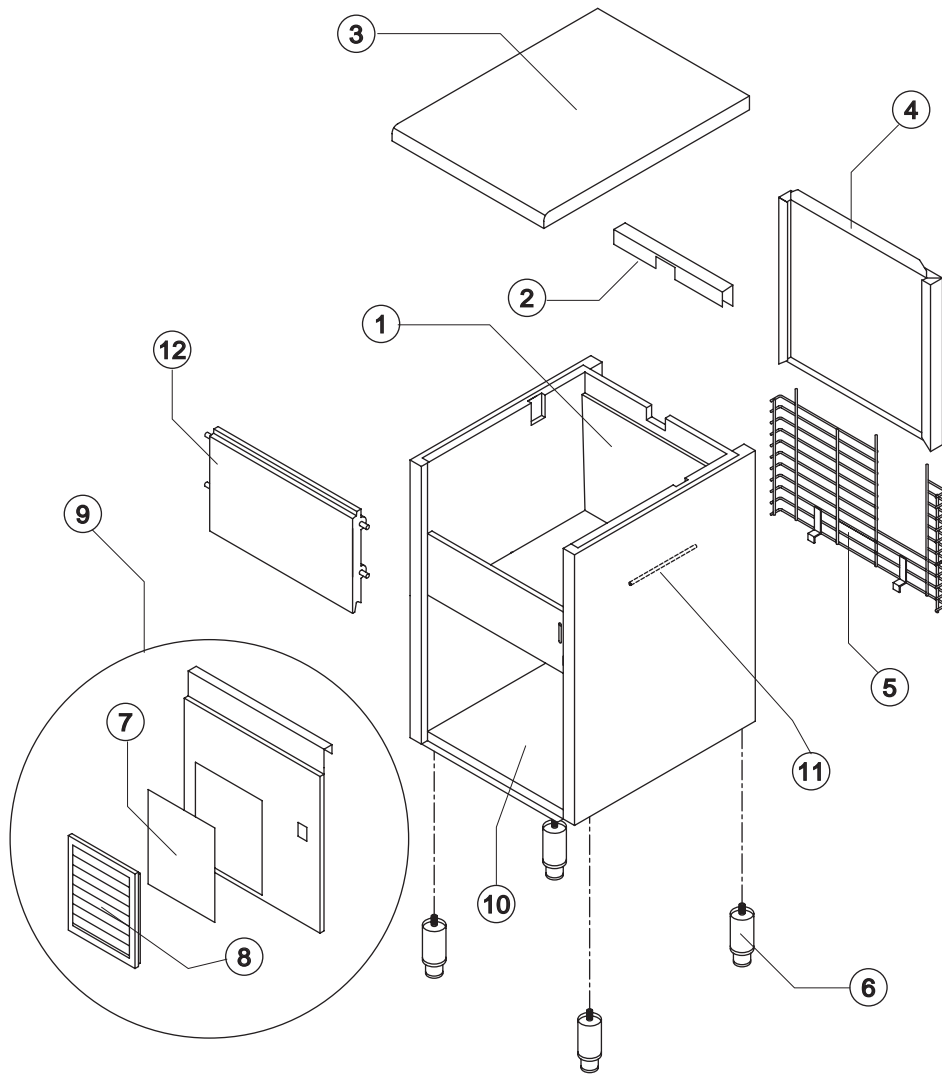

LIST OF THE EXPLODED VIEWS

SHELL ASSY

COOLING SYSTEM

EVAPORATOR

HYDRAULIC CIRCUIT

ELECTRIC PARTS

Rev. 2 - 20/01/2015

Ref.	Spare Description	Code
1	Foamed Cabinet Assy	See Table
2	Cover for Ice Exhaust	221386
3	Top Assembly	C22690
4	Rear Panel Assembly	C21201
5	Rear Grid	D12085
6	Adjustable Stainless Steel Foot	20613
7*	Filtering Panel	18106
8	Frame + Grid & Filter	C10205
9	Front Grid Panel	C221130
10	Base Plate	21284
11	Bulbe-holder Pipe	20522
12	Door Assy	C10275

Ref. 1 - Foamed Cabinet Assy

Condensation	Code
Air	C11166A
Water	C11166W

Common Parts

Ref.	Spare Description	Code
3*	Molecular Drier	14009
5*	Vacuum-Charge Valve Plug	14006
6*	Vacuum-Charge Valve Device	14005
7	Vacuum-Charge Valve Body	14007
8	Compressor	23832