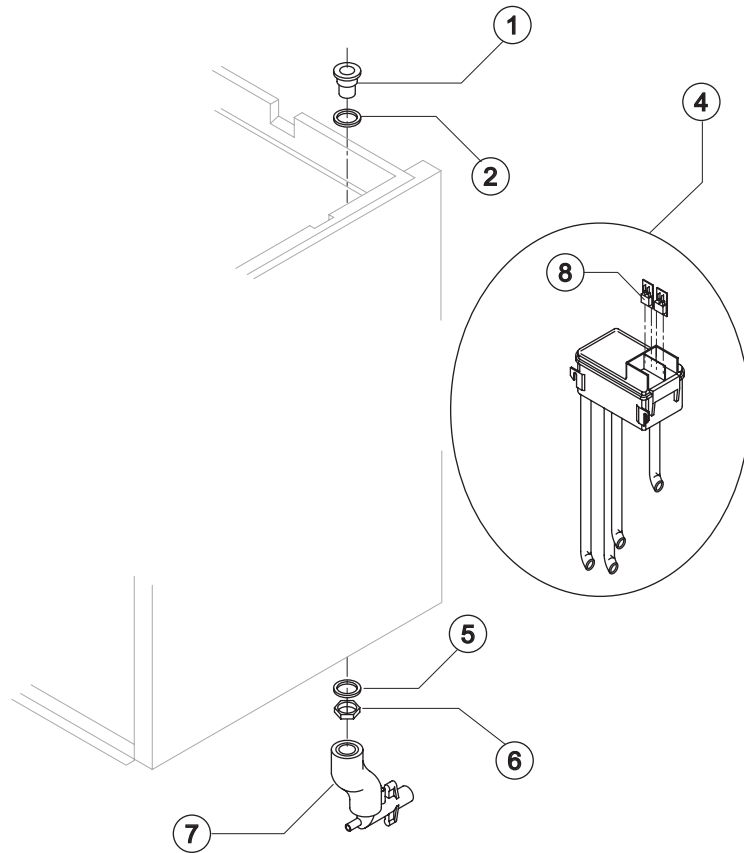

LIST OF THE EXPLODED VIEWS

SHELL ASSY

COOLING SYSTEM

EVAPORATOR

HYDRAULIC CIRCUIT

ELECTRIC PARTS

Rev. 2 - 20/01/2015

Ref.	Spare Description	Code
1	Foamed Cabinet Assy	See Table
2	Cover for Ice Exhaust	221386
3	Top Assembly	C22690
4	Rear Panel Assembly	C21201
5	Rear Grid	D12085
6	Adjustable Stainless Steel Foot	20613
7*	Filtering Panel	18106
8	Frame + Grid & Filter	C10205
9	Front Grid Panel	C221130
10	Base Plate	21284
11	Bulbe-holder Pipe	20522
12	Door Assy	C10275

Ref. 1 - Foamed Cabinet Assy

Condensation	Code
Air	C11166A
Water	C11166W

Common Parts

Ref.	Spare Description	Code
3*	Molecular Drier	14009
5*	Vacuum-Charge Valve Plug	14006
6*	Vacuum-Charge Valve Device	14005
7	Vacuum-Charge Valve Body	14007
8	Compressor	23832

Ref.	Spare Description (Current version)	Code
1	Ice Exhaust with insulatig cap	C10648
3	Ice Breaker	20915
4	Extruder with bearings assembly	C201001
5	Auger	201000
6	OR Gasket 4325	20987
7	Ceramic Seal	20937
8	OR Gasket 3162 mat. NBR70	20429
9	Reduction Ring	20785
10	Seal Ring	20985
11	Bearing	20917
12	Flange	20916
13	Joint	D20630
14	Evaporator Assy	C11174
15	Insulating Cap	18205

Common Parts

Ref.	Spare Description	Code
1	Water Outlet Nipple	10472
2	Silicone Gasket	13006
4*	Double Switch Basin Assembly	C10709
5	Semirigid Polyethylene Gasket	13007
6	Bin Discharge Nut	10096
8	Microswitch	23055