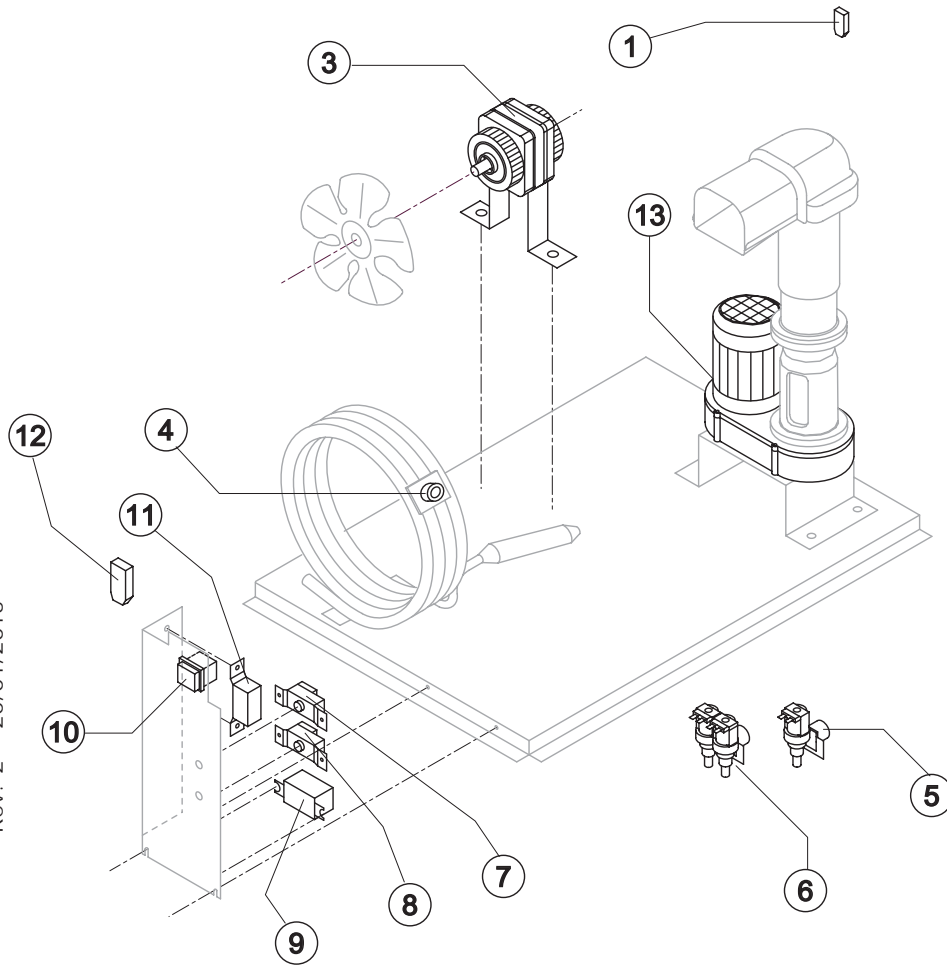

Ref.	Spare Description (Current version)	Code
1	Ice Exhaust with insulatig cap	C10648
3	Ice Breaker	20915
4	Extruder with bearings assembly	C201001
5	Auger	201000
6	OR Gasket 4325	20987
7	Ceramic Seal	20937
8	OR Gasket 3162 mat. NBR70	20429
9	Reduction Ring	20785
10	Seal Ring	20985
11	Bearing	20917
12	Flange	20916
13	Joint	D20630
14	Evaporator Assy	C11174
15	Insulating Cap	18205

Common Parts

Ref.	Spare Description	Code
1	Water Outlet Nipple	10472
2	Silicone Gasket	13006
4*	Double Switch Basin Assembly	C10709
5	Semirigid Polyethylene Gasket	13007
6	Bin Discharge Nut	10096
8	Microswitch	23055

Parts for Air-Cooled Version Only

Ref.	Spare Description	Code
7	Discharges Manifold	C10235

Parts for Water-Cooled Version Only

Ref.	Spare Description	Code
7	Discharges Manifold	C10240

Common Parts

Ref.	Spare Description	Code
1	Anti Radio Interference Filter	C23457
7*	Bin Thermostat	R23005
8*	Evaporator Thermostat	R23591
9*	Relay	23190
10*	Green Light Switch (On-Off)	23327
11*	Condenser Pressure Switch	23175
12	Anti Radio Interference Filter	C23459
13	Gearmotor	231060

Parts for Air-Cooled Version Only

Ref.	Spare Description	Code
3*	Fan Motor	23067
5*	1 Way- Water Inlet Valve	23115

Parts for Water-Cooled Version Only

Ref.	Spare Description	Code
3*	Fan Motor	23029
4*	Safety Thermostat	C23114
6*	2 Ways- Water Inlet Valve	23010