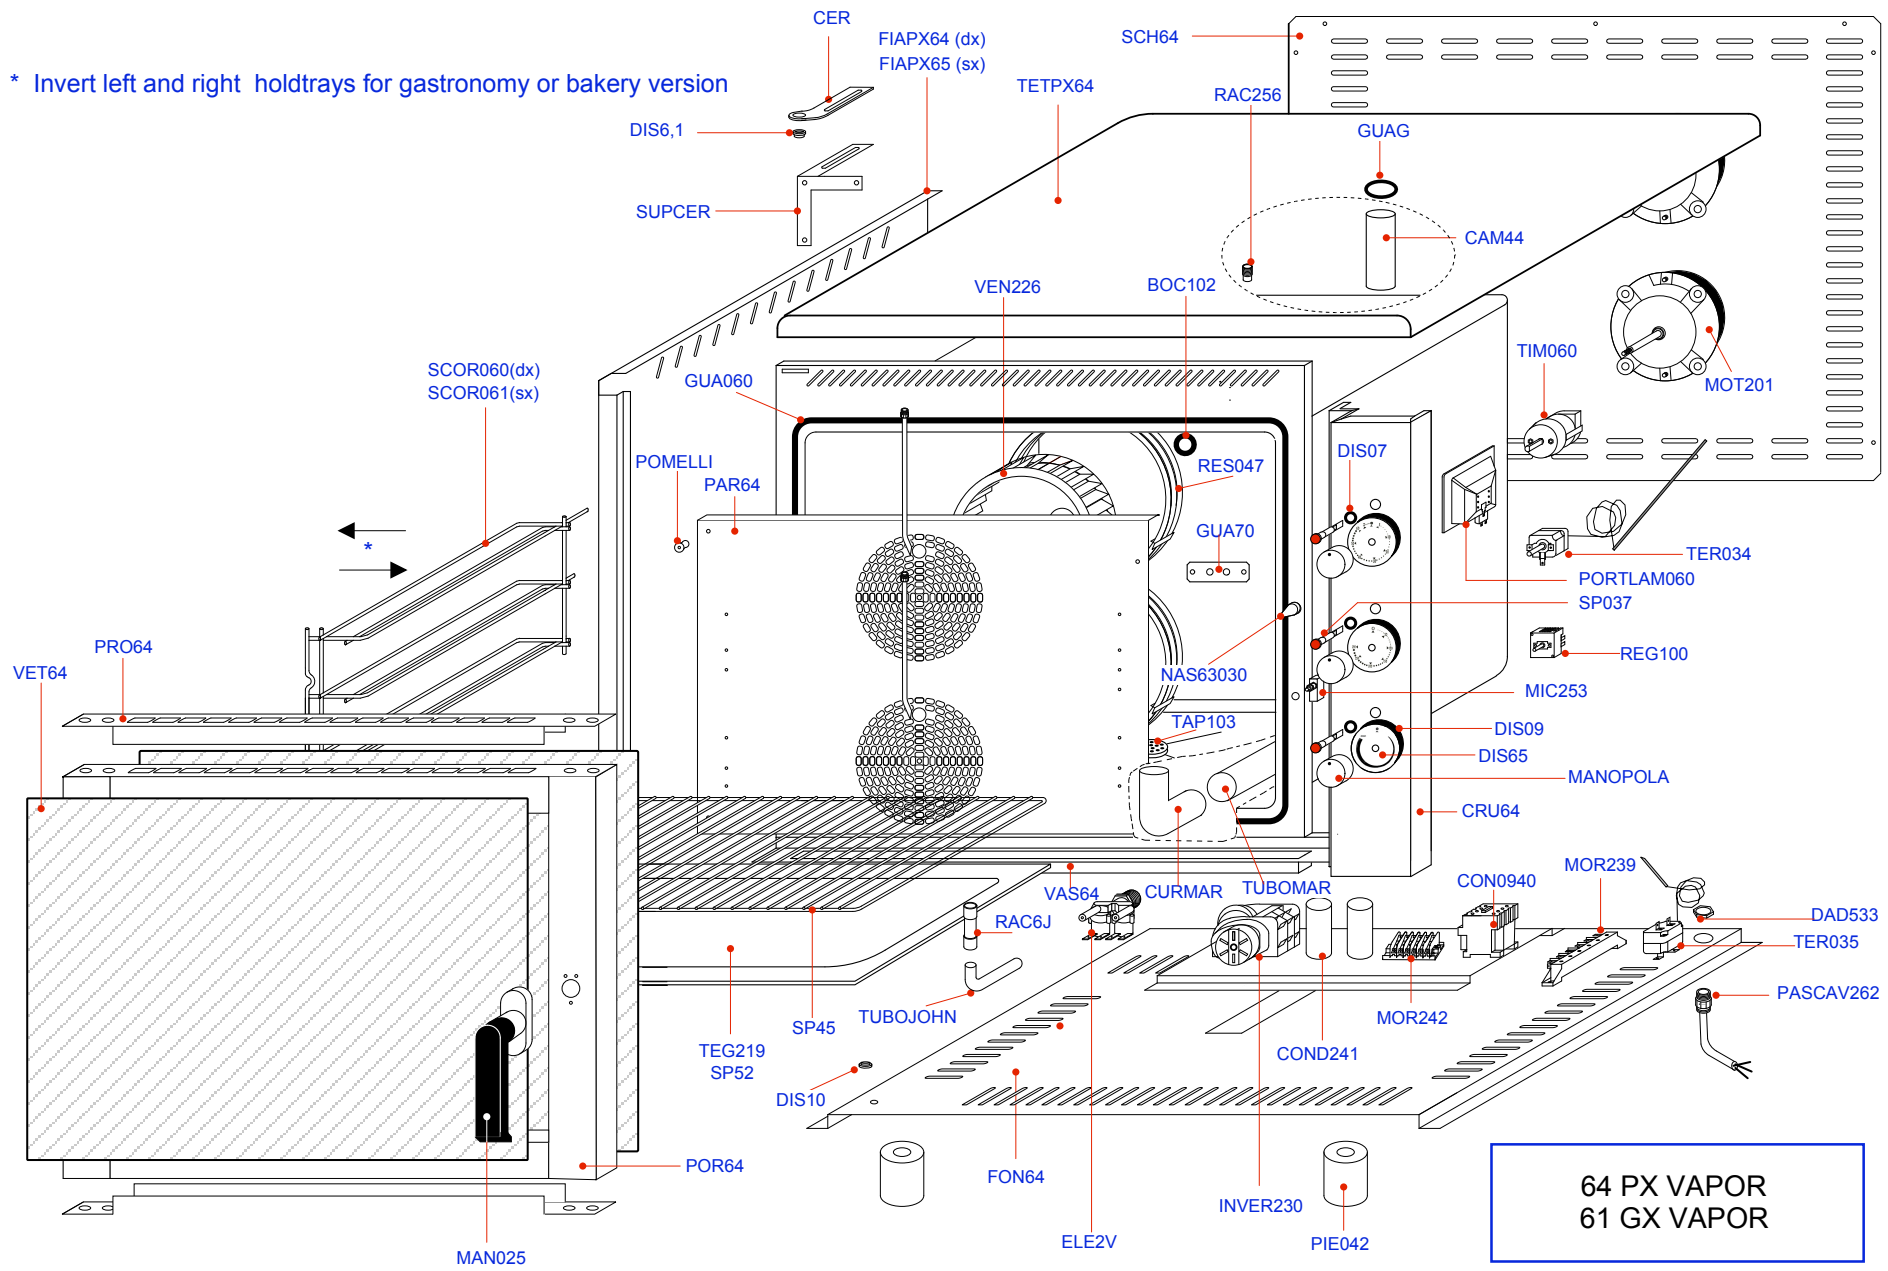

\* Invert left and right holdtrays for gastronomy or bakery version

64 PX VAPOR  
61 GX VAPOR