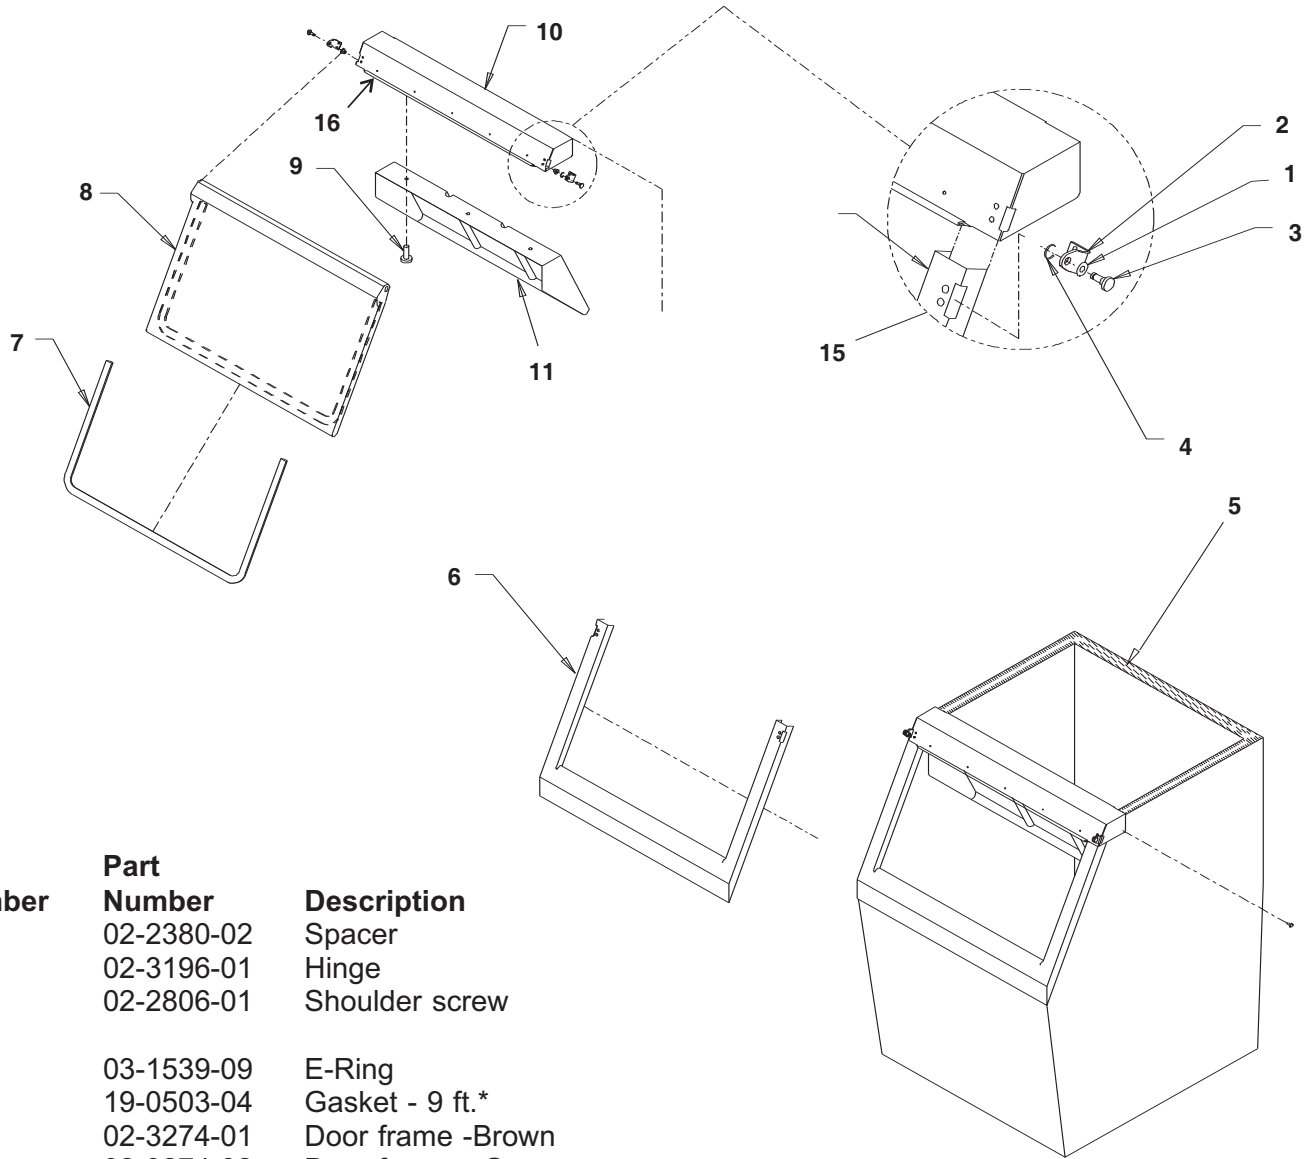

Bins, Condensers, and Accessories Service Parts

HTB555

Item Number	Part Number	Description
1	02-2380-02	Spacer
2	02-3196-01	Hinge
3	02-2806-01	Shoulder screw
4	03-1539-09	E-Ring
5	19-0503-04	Gasket - 9 ft.*
6	02-3274-01	Door frame -Brown
	02-3274-02	Door frame - Grey
7	13-0909-01	Door gasket - 58"
8	A36481-021	Door - Brown incl #7
	A36481-022	Door - Grey incl #7
9	03-0727-11	Thumb screw
10	A35637-001	Canopy
11	A37310-001	Baffle
12	02-2809-02	Drain top
13	02-4193-01	Flat washer
14	02-3108-01	Drain bottom
15	03-1418-07	Screw for hinge
16	02-3202-02	Trim guard
17	05-0586-01	Drain elbow
Not shown	02-0540-01	Scoop