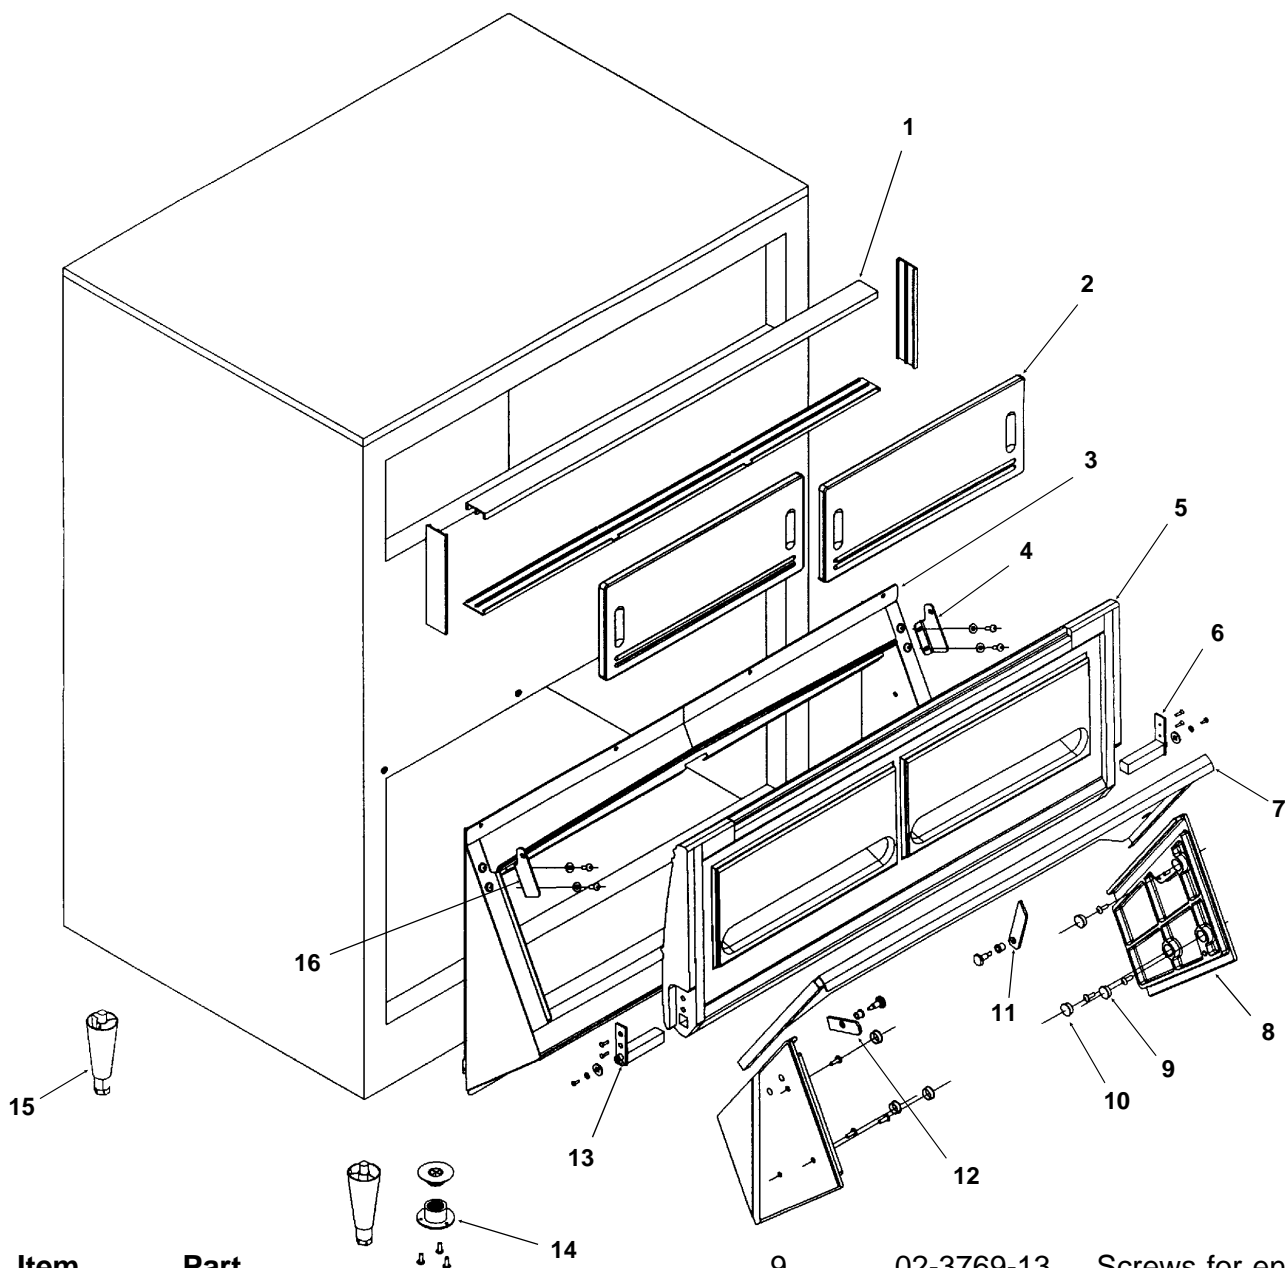

# Bins and Accessories Service Parts

## BH1356, BH1650, BH1366 & BH1666 Ice Storage Bin

Item Number	Part Number	Description	Part Number	Description
1	02-3769-02	Track	9	02-3769-13 Screws for end plate
2	02-3769-16	Window	10	02-3769-14 Plugs for end plate
3	02-3769-04	Lower frame assy, BH1356 or BH1650	11	02-3769-10 Catch for end plate
	02-3769-20	Lower frame assy, BH1366 or BH1666	12	02-3769-15 Ice gate retainer
4	02-3769-08	Left and right hinges	13	02-3769-06 Left hinge
5	02-3769-05	Door with door hinges	14	02-3769-01 Plastic drain
6	02-3769-07	Right hinge	15	KLP2S Legs
7	02-3769-09	Ice gate, BH1356 or BH1650	Not Illustrated	
	02-3769-21	Ice gate, BH1366 or BH1666	02-3769-18	Optional Probe tool
8	02-3769-12	End plate guide (pair)	02-3769-19	Optional Plastic ice shk
			02-3775-01	Z brackets
			03-1645-01	Screw for Z brackets
			02-3769-17	Gasket
				(only for BH1366 or BH1666)