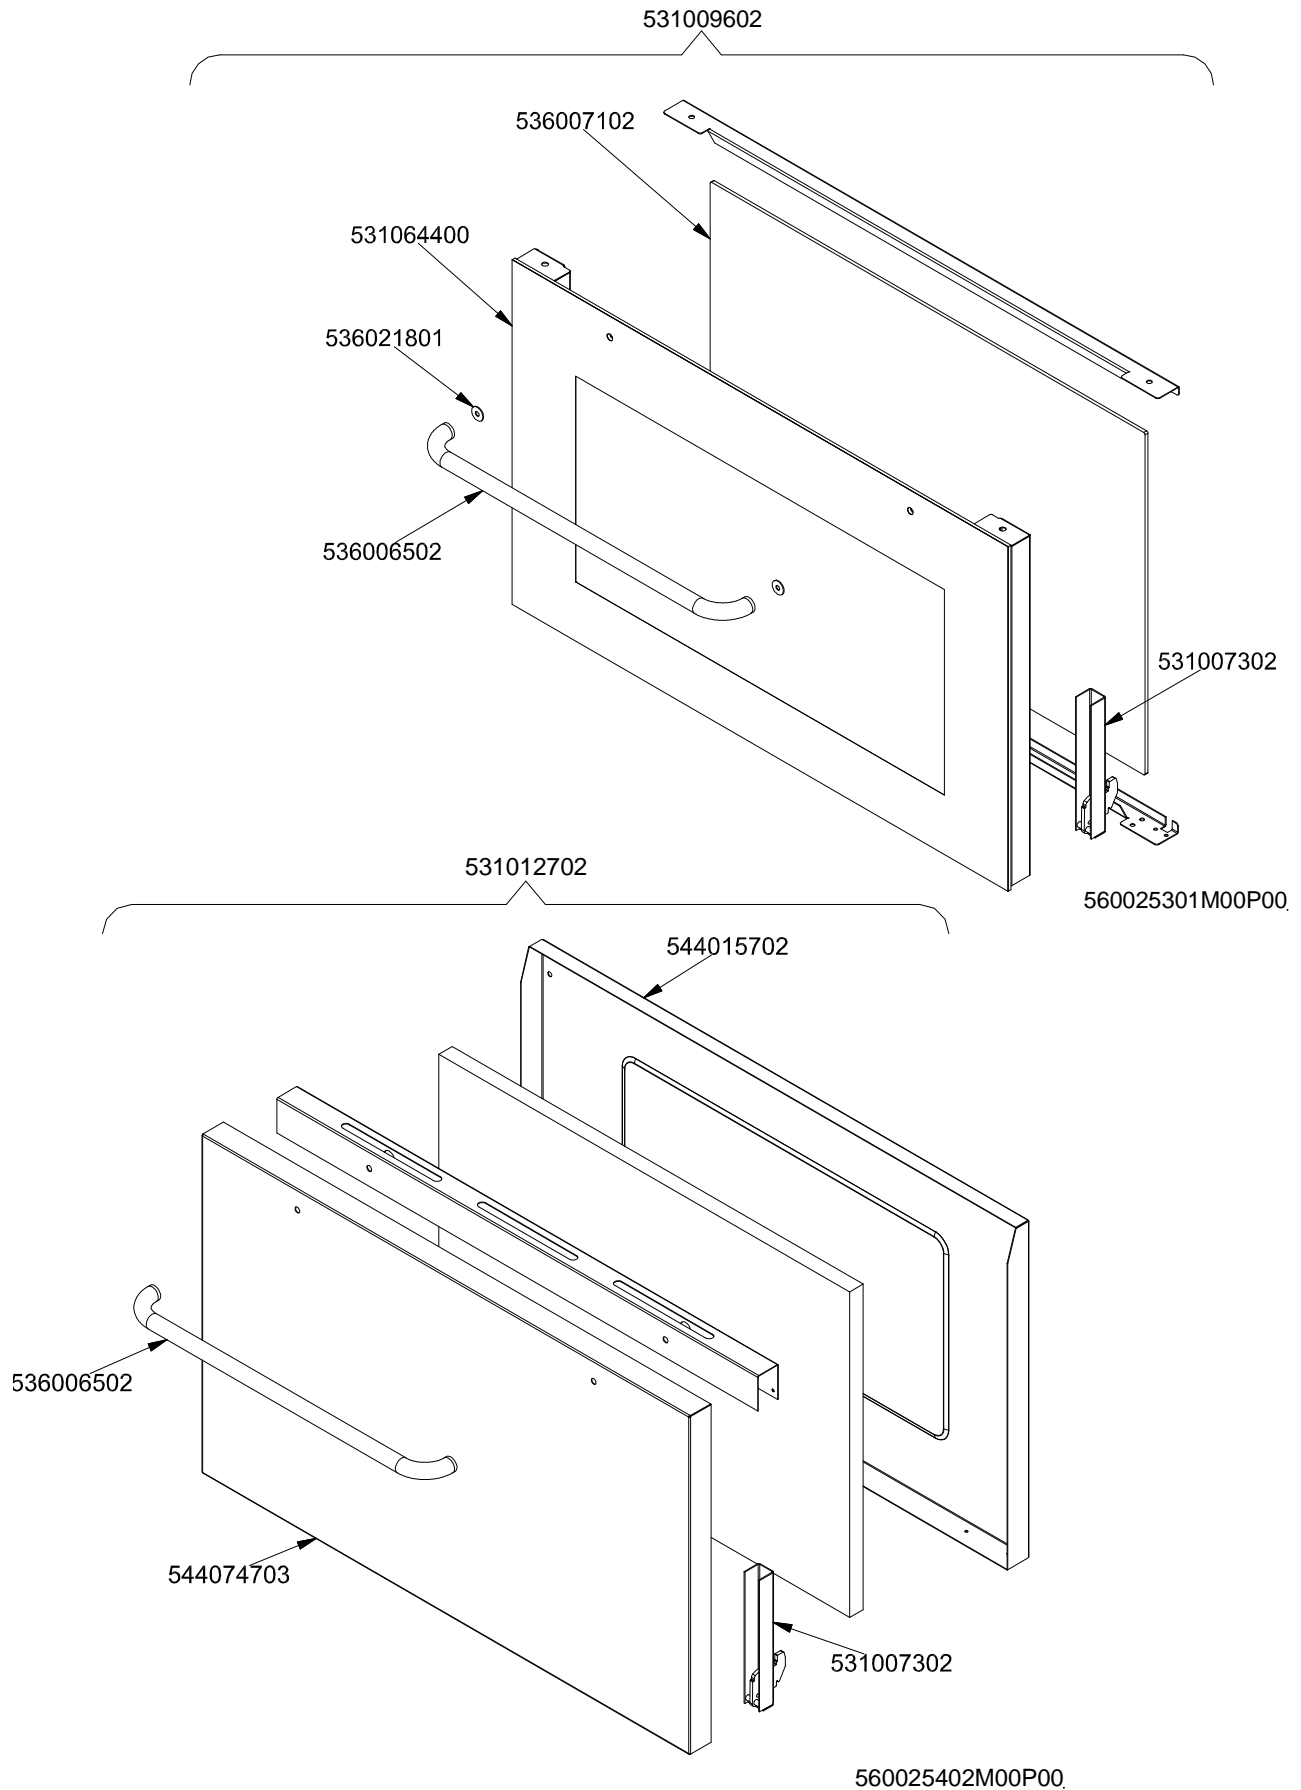

560003802M00P00.

MAGIC SNACK 60

CUCINE / RANGES / HERDE / CUISINIÈRES / N° ≥ 0310

FORNO / OVEN / BACKOFEN / FOUR / CF-8 10 10/6

PORTE / DOORS / TÜREN / PORTES ≥ 0706

PC-E

Page	Pos	Code	Description
001		537002200	ELECTRICAL PLATE D.180 W1500 V230
001		537002100	ELECTRICAL PLATE D.145 W1000 V230
001		537002300	ELECTRICAL PLATE D.220 W2000 V230
001		541027000	NEUTRAL SPACER 1000
001		544216401	UPPER PLATE CF-10E/A (NEW MOD.)
001		544083101	CONTROL PANEL FOR RANGE CFM-10ET
001		544044102	CONTROL PANEL CF-10E
001		544044301	SIDE NEW CF-10
001		531008100	ADJUSTABLE LEG H9 CHROME
002		539024000	SIGN PLATE FOR OVEN SELECTOR
002		537019201	OVEN COMMUTATOR MULTIF.60+65
002		536013800	KNOB D.70 BLACK 6*5 WITH SPRING
002		539023301	ADHESIVE GRADUATED*EL.MULTIF.COMM.
002		537014100	WHITE WARNING LIGHT 250V
002		537014200	GREEN WARNING LIGHT 250V
002		539023900	SIGN PLATE FOR OVEN TEMPERATURE
002		537019101	THERMOSTAT MONOPHAS.050-320°C F.MF
002		539023800	SIGN PLATE FOR OVEN TIMER
002		539023501	ADHESIVE GRAD.DISC *E.MULTIF.TERM.
002		537019300	TIMER FOR MULTIFUNCTION OVEN
002		537019301	
002		537006200	UPPER OVEN HEATING EL.1000+2000W
002		533095900	PIN FOR GRIDSHOLDER SUPPORT CF 60
002		539023400	ADHESIVE GRADUATED DISC F.KNOB
002		537019000	CIRCULAR HEATING ELEMENT FOR OVEN
002		537006800	FAN 240V CF-62
002		533084801	PANEL SPACER OF AIR DIFF.MAXI OVEN
002		534009100	GRILL PROTECTION CF-8/10
002		537005400	OVEN BULB 15W 300°C
002		537007900	OVEN BULB-SOCKET
002		536011301	OVEN GASKET CF-8/10 *FE*
002		531057900	LHD GRIDS HOLDER FOR MAXI-OVEN
002		531006701	MAXI OVEN GRID FOR S60/65
002		537006300	LOWER OVEN HEATING EL.W1750 230CF8/
002		531012402	DOOR WHEEL HOLDER FOR MAXI OVEN
002		533079700	LOCK SPRING FOR BULB §3/§4
002		531057800	RHD GRIDS HOLDER FOR MAXI-OVEN
003		536007102	
003		531064400	EXTERNAL GLASS MAXI OVEN DOOR+FRAME
003		536021801	DOOR HANDLE SPACER FOR MAXI OVEN
003		536006502	OVEN DOOR HANDLE 60LINE AL.
003		531007302	DOOR HINGE FOR MAXI OVEN 60.LINE
003		531012702	STAINLESS STEEL OVEN DOOR 60 LINE
003		544015702	INNER-DOOR FOR MAXI OVEN OF 60LINE
003		544074703	S/S MAXI OVEN DOOR PANEL
004		537000300	COMMUTATOR 7 POSITIONS S.49 16A
004		536002100	KNOB 7 POSITIONS SNACK
004		537014100	WHITE WARNING LIGHT 250V