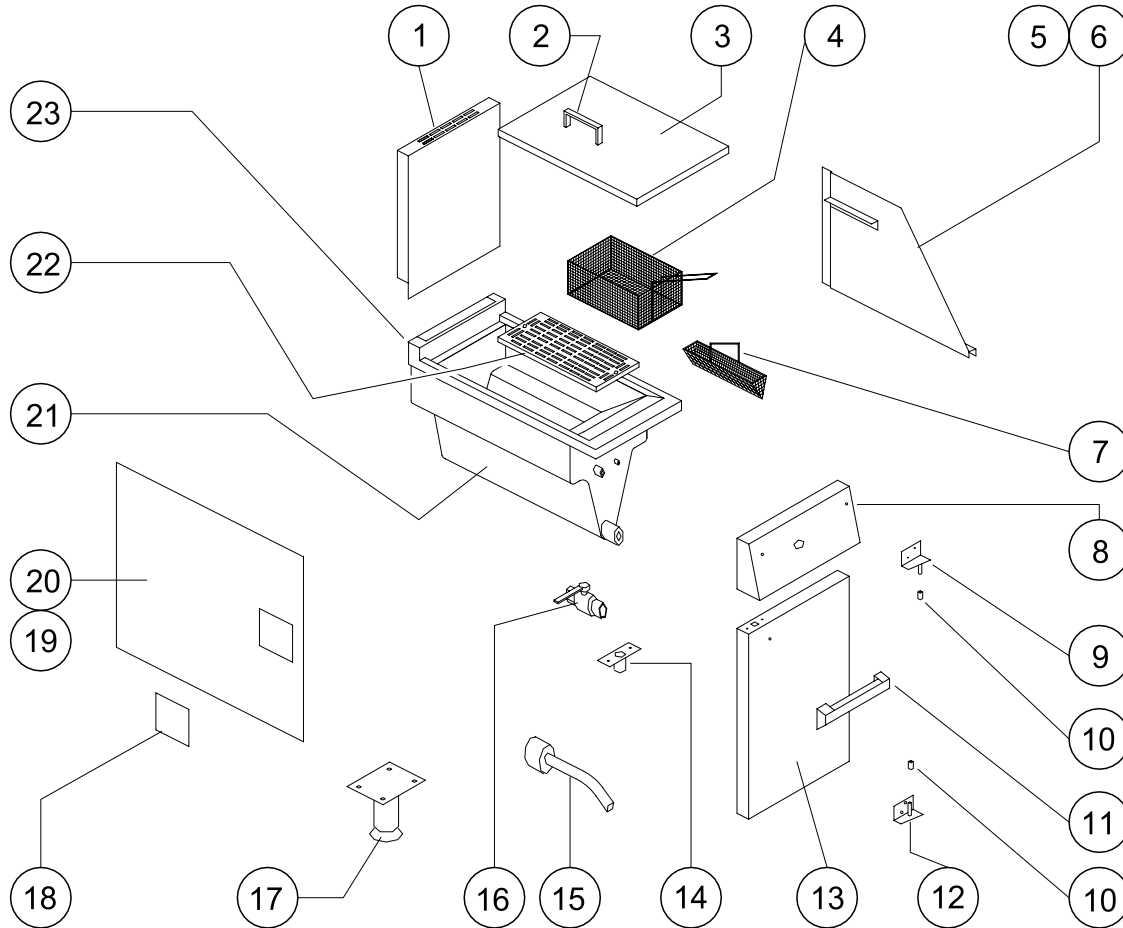

G1830 Mk2, G1860 Mk2 & G1865 FRYERS

G1830 Mk2 SPARES

FITMENTS

Item	Spares No.	Description
1.	531313010	Flue Uptake Assembly
2.	531313050	Dust Cover Handle
3.	537300070	Dust Cover c/w Handle
4.	531312010	Chip Basket
5.	531313210	Side Screen - RH
6.	531313211	Side Screen - LH
7.	537320220	Strainer
8.	537300080	Control Panel
9.	537320070	Door Hinge (Top)
10.	537320090	Friction Bush (Plastic)
11.	531303020	Door Handle

Item	Spares No.	Description
12.	537320080	Door Hinge (Bottom)
13.	531303072	Door Panel
14.	531313030	Door Catch
15.	534510070	Drain Tube Assembly
16.	534510060	Drain Valve
17.	531313080	Leg c/w Adjustable Foot
18.	534510040	Side Panel Plate
19.	537320060	Outer Side Panel - RH
20.	537320050	Outer Side Panel - LH
21.	537320010	Insulation
22.	537320020	Fish Grid
23.	537300060	Pan and Hob Assembly