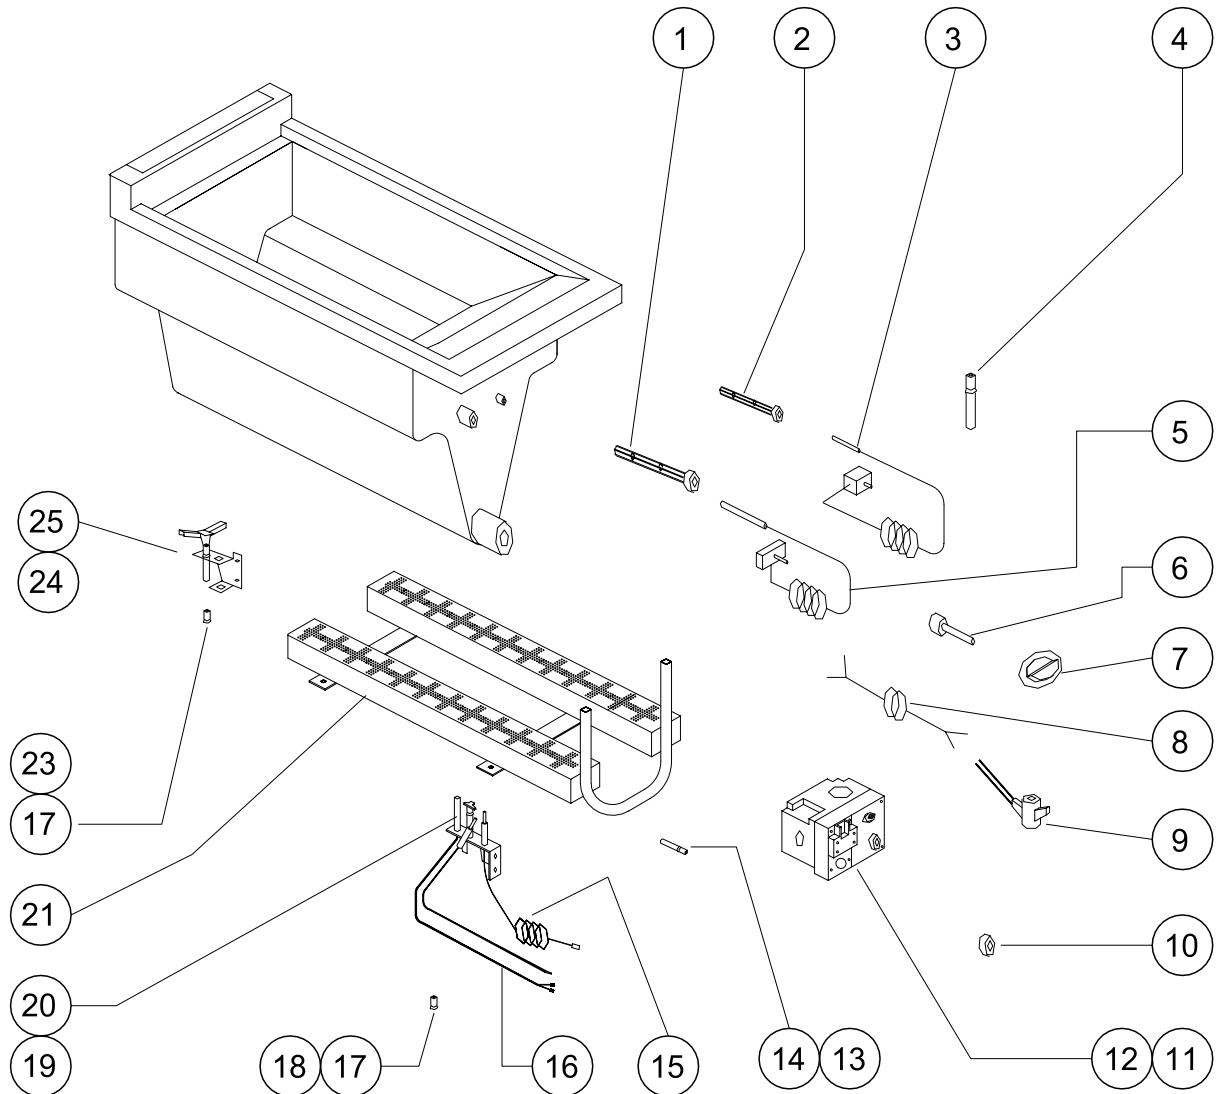

G1830 Mk2, G1860 Mk2 & G1865 FRYERS

G1830 Mk2 SPARES

FITMENTS

Item	Spares No.	Description
1.	531313010	Flue Uptake Assembly
2.	531313050	Dust Cover Handle
3.	537300070	Dust Cover c/w Handle
4.	531312010	Chip Basket
5.	531313210	Side Screen - RH
6.	531313211	Side Screen - LH
7.	537320220	Strainer
8.	537300080	Control Panel
9.	537320070	Door Hinge (Top)
10.	537320090	Friction Bush (Plastic)
11.	531303020	Door Handle

Item	Spares No.	Description
12.	537320080	Door Hinge (Bottom)
13.	531303072	Door Panel
14.	531313030	Door Catch
15.	534510070	Drain Tube Assembly
16.	534510060	Drain Valve
17.	531313080	Leg c/w Adjustable Foot
18.	534510040	Side Panel Plate
19.	537320060	Outer Side Panel - RH
20.	537320050	Outer Side Panel - LH
21.	537320010	Insulation
22.	537320020	Fish Grid
23.	537300060	Pan and Hob Assembly

CONTROLS

Item	Spares No.	Description
1.	537310040	Phial Guard (Operating T'stat)
2.	537310050	Phial Guard (Safety T'stat)
3.	537300060	Safety Thermostat
4.	537320200	Igniter
5.	537320120	Operating Thermostat
6.	531310101	Spindle Adaptor
7.	531300090	Knob for Operating T'stat
8.	537320190	Leads for Safety T'stat
9.	531134470	Interuptter
10.	531310130	On/Off Knob for MFC
11.	537320100	Multifunctional Control (Nat.)
12.	537320110	Multifunctional Control (Prop.)

Item	Spares No.	Description
13.	537320140	Injector (Natural Gas)
14.	537320150	Injector (Propane Gas)
15.	537320170	Thermocouple
16.	537320180	Thermopile
17.	537320230	X Lighter Jet/Pilot Jet (Natural)
18.	537320235	X Lighter Jet (Propane)
19.	537320160	Pilot Assembly (Natural)
20.	537320165	Pilot Assembly (Propane)
21.	537320130	Burner Assembly
22.	537320235	X Lighter Jet (Propane)
23.	537320230	Pilot Jet (Propane)
24.	537320210	X Lighter Assembly (Natural)
25.	537320215	X Lighter Assembly (Propane)