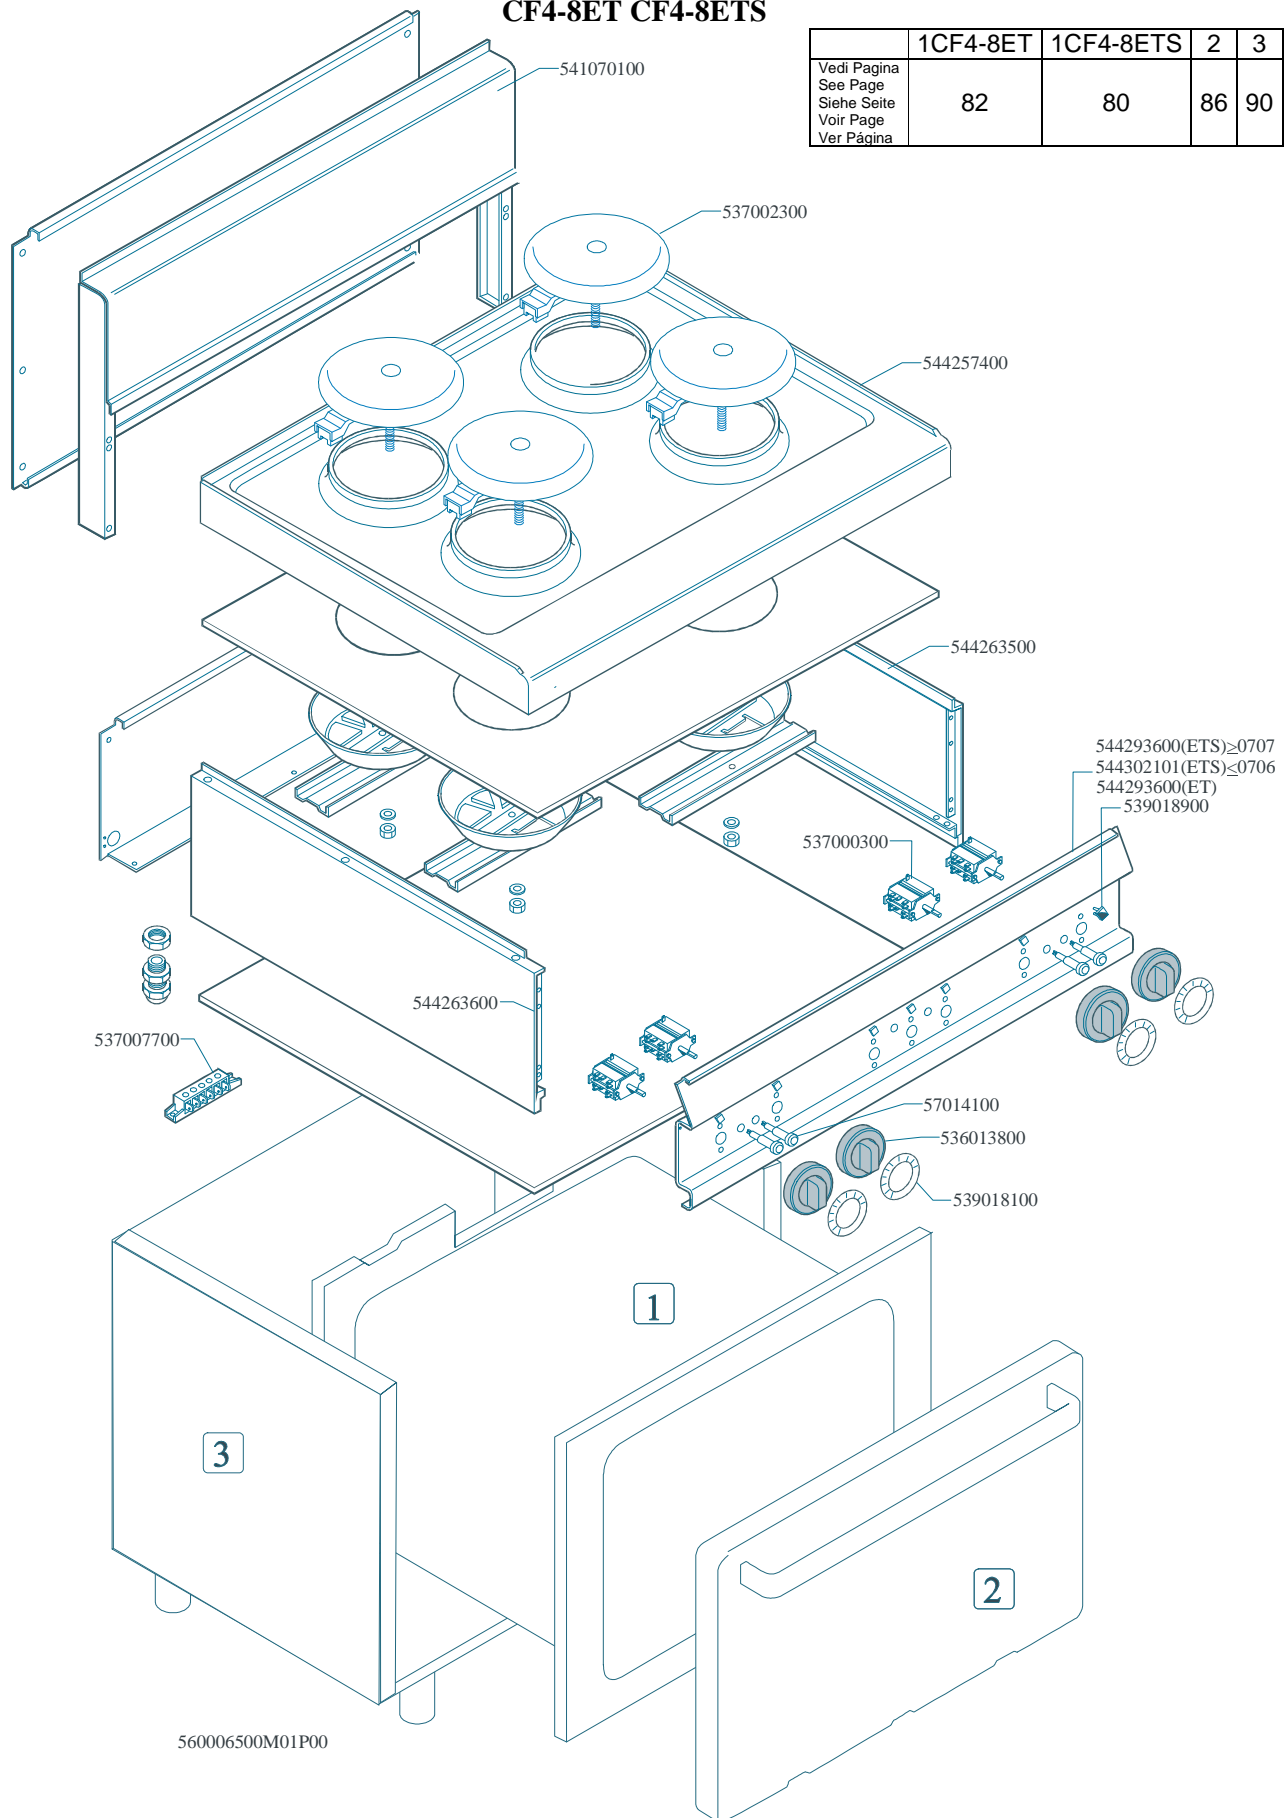

MAGIC PROF 65

CUCINE / RANGES / HERDE / CUISINIÈRES / N° ≥0309

CF...-8...

CF4-8ET CF4-8ETS

	1CF4-8ET	1CF4-8ETS	2	3
Vedi Pagina See Page Siehe Seite Voir Page Ver Pàgina	82	80	86	90