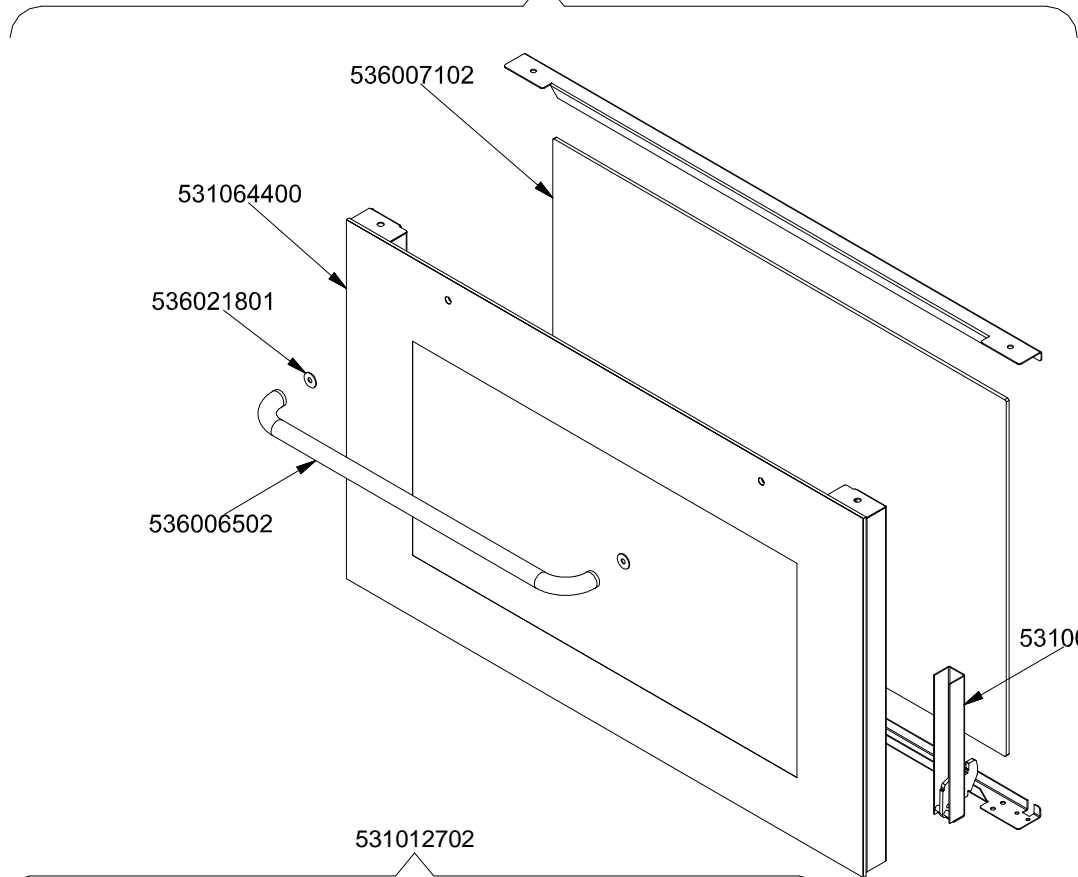

PORTE / DOORS / TÜREN / PORTES ≥ 0706

531009602

CF

Page	Pos	Code	Description
001		541070100	NEUTRAL SPACER 8
001		537002300	ELECTRICAL PLATE D.220 W2000 V230
001		544263500	RIGHT SIDE S.65
001		544257400	UPPER PLATE PC-8E
001		544293600	CONTROL PANEL CF4/CFC4-8ET
001		539018900	INDEX FOR KNOB
001		539018100	ADHESIVE GRADUATED DISC FOR KNOB
001		537000300	COMMUTATOR 7 POSITIONS S.49 16A
001		544263600	LEFT SIDE S.65
001		537007700	TERMINAL BLOCK THREEPHASE 40A
001		57014100	
001		536013800	KNOB D.70 BLACK 6*5 WITH SPRING
002		539024000	SIGN PLATE FOR OVEN SELECTOR
002		539023800	SIGN PLATE FOR OVEN TIMER
002		539023900	SIGN PLATE FOR OVEN TEMPERATURE
002		537019101	THERMOSTAT MONOPHAS.050-320°C F.MF
002		537019201	OVEN COMMUTATOR MULTIF.60+65
002		536013800	KNOB D.70 BLACK 6*5 WITH SPRING
002		537006800	FAN 240V CF-62
002		539023301	ADHESIVE GRADUATED*EL.MULTIF.COMM.
002		537014100	WHITE WARNING LIGHT 250V
002		537014200	GREEN WARNING LIGHT 250V
002		537019300	TIMER FOR MULTIFUNCTION OVEN
002		537019301	
002		539023501	ADHESIVE GRAD.DISC *E.MULTIF.TERM.
002		537006200	UPPER OVEN HEATING EL.1000+2000W
002		533084801	PANEL SPACER OF AIR DIFF.MAXI OVEN
002		533095900	PIN FOR GRIDSHOLDER SUPPORT CF 60
002		534009100	GRILL PROTECTION CF-8/10
002		539023400	ADHESIVE GRADUATED DISC F.KNOB
002		537005400	OVEN BULB 15W 300°C
002		537007900	OVEN BULB-SOCKET
002		536011301	OVEN GASKET CF-8/10 *FE*
002		537019000	CIRCULAR HEATING ELEMENT FOR OVEN
002		531012402	DOOR WHEEL HOLDER FOR MAXI OVEN
002		531057900	LHD GRIDS HOLDER FOR MAXI-OVEN
002		531057800	RHD GRIDS HOLDER FOR MAXI-OVEN
002		531006701	MAXI OVEN GRID FOR S60/65
002		537006300	LOWER OVEN HEATING EL.W1750 230CF8/
002		533079700	LOCK SPRING FOR BULB §3/§4
003		531009602	GLASS DOOR FOR MAXI OVEN OF 600LINE
003		536007102	
003		531064400	EXTERNAL GLASS MAXI OVEN DOOR+FRAME
003		536021801	DOOR HANDLE SPACER FOR MAXI OVEN
003		536006502	OVEN DOOR HANDLE 60LINE AL.
003		531007302	DOOR HINGE FOR MAXI OVEN 60.LINE
003		531012702	STAINLESS STEEL OVEN DOOR 60 LINE
003		544074703	S/S MAXI OVEN DOOR PANEL
004		544301600	RIGHT SIDE FOR 65 RANGE
004		544301500	LEFT SIDE FOR 65 RANGE
004		536005300	PLASTIC LED 2"