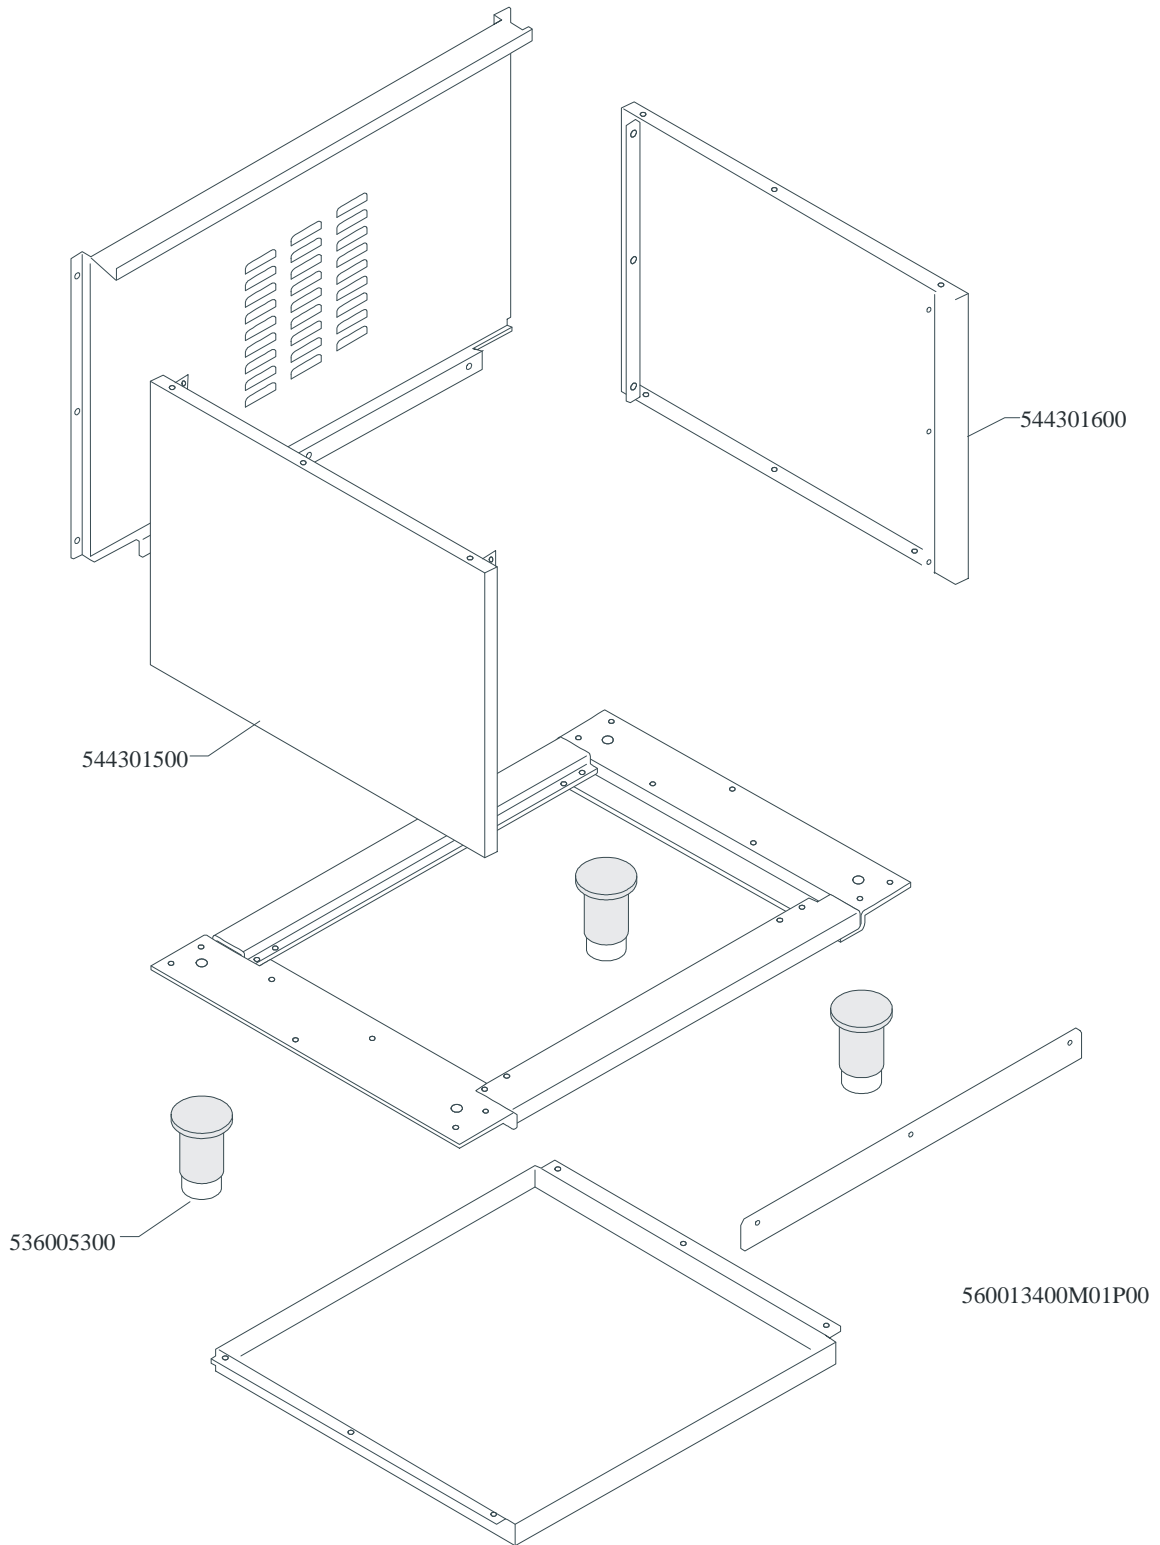

PORTE / DOORS / TÜREN / PORTES ≥ 0706

531009602

CF

Page	Pos	Code	Description
001		541070100	NEUTRAL SPACER 8
001		537002300	ELECTRICAL PLATE D.220 W2000 V230
001		544263500	RIGHT SIDE S.65
001		544257400	UPPER PLATE PC-8E
001		544293600	CONTROL PANEL CF4/CFC4-8ET
001		539018900	INDEX FOR KNOB
001		539018100	ADHESIVE GRADUATED DISC FOR KNOB
001		537000300	COMMUTATOR 7 POSITIONS S.49 16A
001		544263600	LEFT SIDE S.65
001		537007700	TERMINAL BLOCK THREEPHASE 40A
001		57014100	
001		536013800	KNOB D.70 BLACK 6*5 WITH SPRING
002		539024000	SIGN PLATE FOR OVEN SELECTOR
002		539023800	SIGN PLATE FOR OVEN TIMER
002		539023900	SIGN PLATE FOR OVEN TEMPERATURE
002		537019101	THERMOSTAT MONOPHAS.050-320°C F.MF
002		537019201	OVEN COMMUTATOR MULTIF.60+65
002		536013800	KNOB D.70 BLACK 6*5 WITH SPRING
002		537006800	FAN 240V CF-62
002		539023301	ADHESIVE GRADUATED*EL.MULTIF.COMM.
002		537014100	WHITE WARNING LIGHT 250V
002		537014200	GREEN WARNING LIGHT 250V
002		537019300	TIMER FOR MULTIFUNCTION OVEN
002		537019301	
002		539023501	ADHESIVE GRAD.DISC *E.MULTIF.TERM.
002		537006200	UPPER OVEN HEATING EL.1000+2000W
002		533084801	PANEL SPACER OF AIR DIFF.MAXI OVEN
002		533095900	PIN FOR GRIDSHOLDER SUPPORT CF 60
002		534009100	GRILL PROTECTION CF-8/10
002		539023400	ADHESIVE GRADUATED DISC F.KNOB
002		537005400	OVEN BULB 15W 300°C
002		537007900	OVEN BULB-SOCKET
002		536011301	OVEN GASKET CF-8/10 *FE*
002		537019000	CIRCULAR HEATING ELEMENT FOR OVEN
002		531012402	DOOR WHEEL HOLDER FOR MAXI OVEN
002		531057900	LHD GRIDS HOLDER FOR MAXI-OVEN
002		531057800	RHD GRIDS HOLDER FOR MAXI-OVEN
002		531006701	MAXI OVEN GRID FOR S60/65
002		537006300	LOWER OVEN HEATING EL.W1750 230CF8/
002		533079700	LOCK SPRING FOR BULB §3/§4
003		531009602	GLASS DOOR FOR MAXI OVEN OF 600LINE
003		536007102	
003		531064400	EXTERNAL GLASS MAXI OVEN DOOR+FRAME
003		536021801	DOOR HANDLE SPACER FOR MAXI OVEN
003		536006502	OVEN DOOR HANDLE 60LINE AL.
003		531007302	DOOR HINGE FOR MAXI OVEN 60.LINE
003		531012702	STAINLESS STEEL OVEN DOOR 60 LINE
003		544074703	S/S MAXI OVEN DOOR PANEL
004		544301600	RIGHT SIDE FOR 65 RANGE
004		544301500	LEFT SIDE FOR 65 RANGE
004		536005300	PLASTIC LED 2"