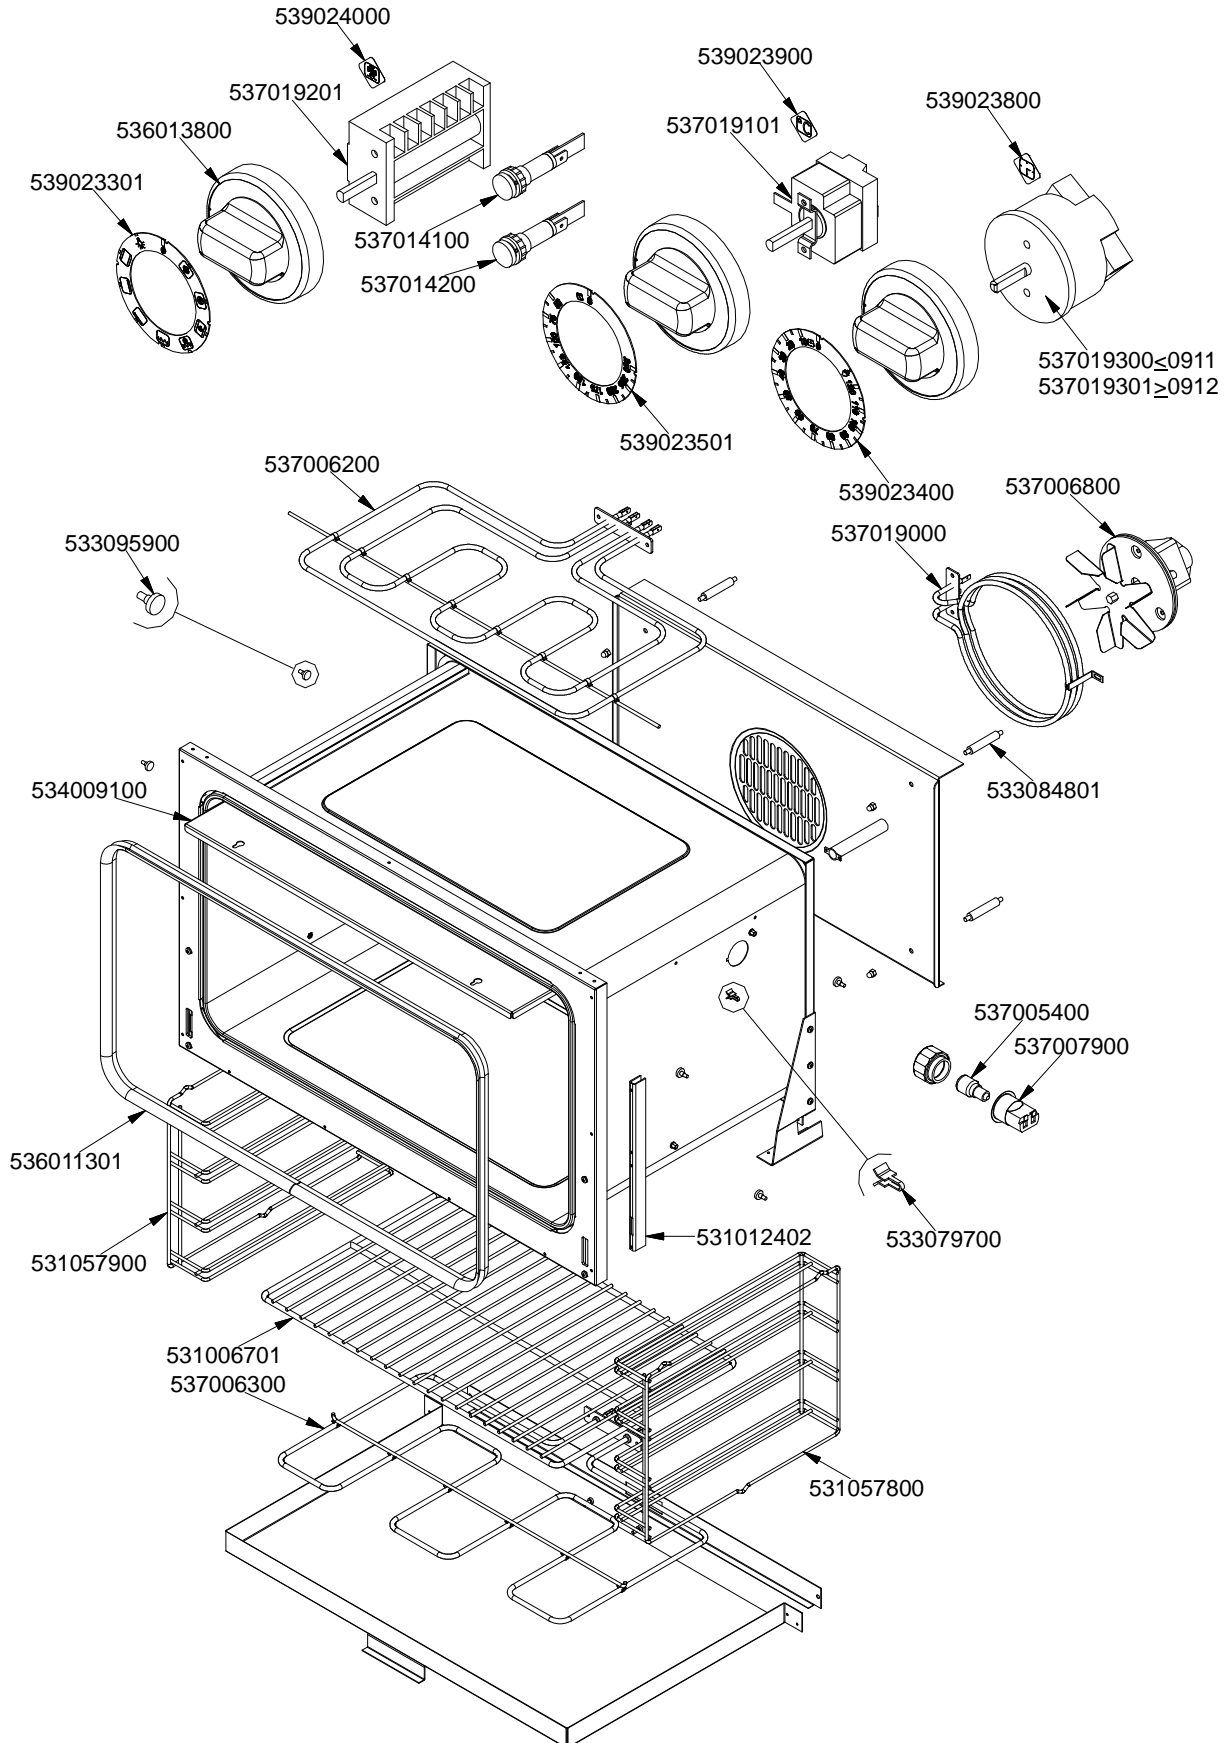

MAGIC PROF 65

CUCINE / RANGES / HERDE / CUISINIÈRES / N° ≥0309

FORNO / OVEN / BACKOFEN / FOUR

MULTIFUNZIONE ELETTRICO / MULTIFUNCTION ELECTRIC / MULTIFUNKTIONS
ELEKTRO / ELECTRIQUE A FONCTIONS MULTIPLES ≥0706

560003802M00P00.