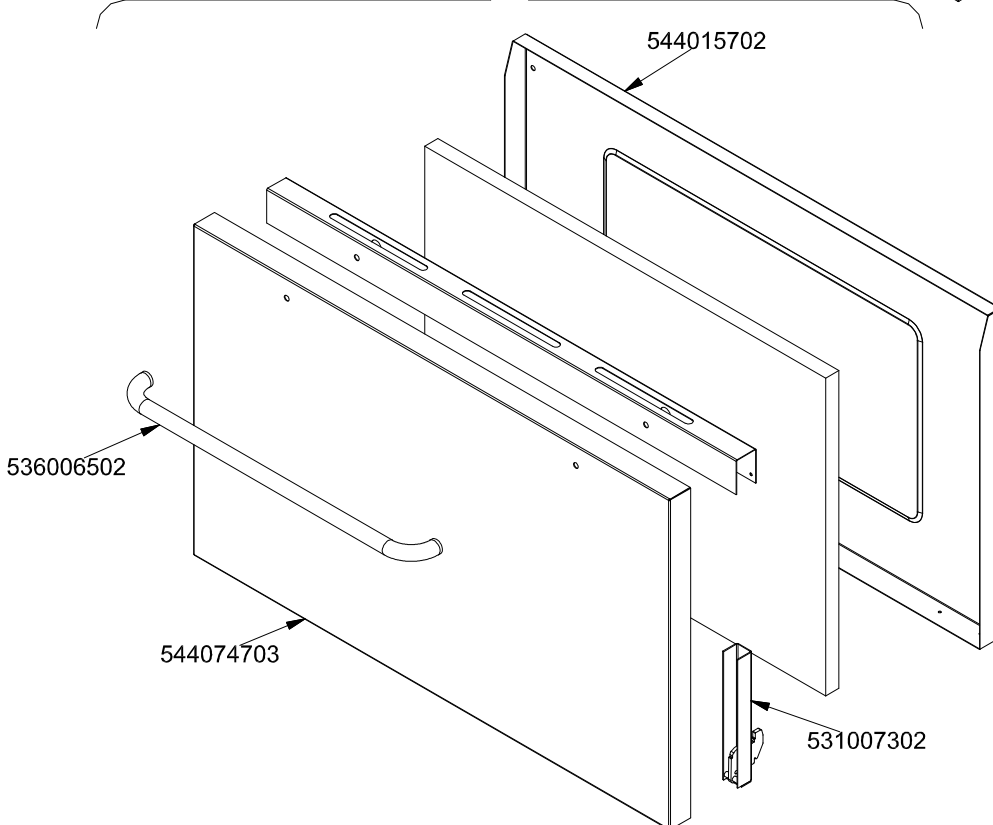

PORTE / DOORS / TÜREN / PORTES ≥ 0706

531009602

CF

Page	Pos	Code	Description
001		541070100	NEUTRAL SPACER 8
001		537002300	ELECTRICAL PLATE D.220 W2000 V230
001		544263500	RIGHT SIDE S.65
001		544257400	UPPER PLATE PC-8E
001		544293600	CONTROL PANEL CF4/CFC4-8ET
001		539018900	INDEX FOR KNOB
001		539018100	ADHESIVE GRADUATED DISC FOR KNOB
001		537000300	COMMUTATOR 7 POSITIONS S.49 16A
001		544263600	LEFT SIDE S.65
001		537007700	TERMINAL BLOCK THREEPHASE 40A
001		57014100	
001		536013800	KNOB D.70 BLACK 6*5 WITH SPRING
002		539024000	SIGN PLATE FOR OVEN SELECTOR
002		539023800	SIGN PLATE FOR OVEN TIMER
002		539023900	SIGN PLATE FOR OVEN TEMPERATURE
002		537019101	THERMOSTAT MONOPHAS.050-320°C F.MF
002		537019201	OVEN COMMUTATOR MULTIF.60+65
002		536013800	KNOB D.70 BLACK 6*5 WITH SPRING
002		537006800	FAN 240V CF-62
002		539023301	ADHESIVE GRADUATED*EL.MULTIF.COMM.
002		537014100	WHITE WARNING LIGHT 250V
002		537014200	GREEN WARNING LIGHT 250V
002		537019300	TIMER FOR MULTIFUNCTION OVEN
002		537019301	
002		539023501	ADHESIVE GRAD.DISC *E.MULTIF.TERM.
002		537006200	UPPER OVEN HEATING EL.1000+2000W
002		533084801	PANEL SPACER OF AIR DIFF.MAXI OVEN
002		533095900	PIN FOR GRIDSHOLDER SUPPORT CF 60
002		534009100	GRILL PROTECTION CF-8/10
002		539023400	ADHESIVE GRADUATED DISC F.KNOB
002		537005400	OVEN BULB 15W 300°C
002		537007900	OVEN BULB-SOCKET
002		536011301	OVEN GASKET CF-8/10 *FE*
002		537019000	CIRCULAR HEATING ELEMENT FOR OVEN
002		531012402	DOOR WHEEL HOLDER FOR MAXI OVEN
002		531057900	LHD GRIDS HOLDER FOR MAXI-OVEN
002		531057800	RHD GRIDS HOLDER FOR MAXI-OVEN
002		531006701	MAXI OVEN GRID FOR S60/65
002		537006300	LOWER OVEN HEATING EL.W1750 230CF8/
002		533079700	LOCK SPRING FOR BULB §3/§4
003		531009602	GLASS DOOR FOR MAXI OVEN OF 600LINE
003		536007102	
003		531064400	EXTERNAL GLASS MAXI OVEN DOOR+FRAME
003		536021801	DOOR HANDLE SPACER FOR MAXI OVEN
003		536006502	OVEN DOOR HANDLE 60LINE AL.
003		531007302	DOOR HINGE FOR MAXI OVEN 60.LINE
003		531012702	STAINLESS STEEL OVEN DOOR 60 LINE
003		544074703	S/S MAXI OVEN DOOR PANEL
004		544301600	RIGHT SIDE FOR 65 RANGE
004		544301500	LEFT SIDE FOR 65 RANGE
004		536005300	PLASTIC LED 2"