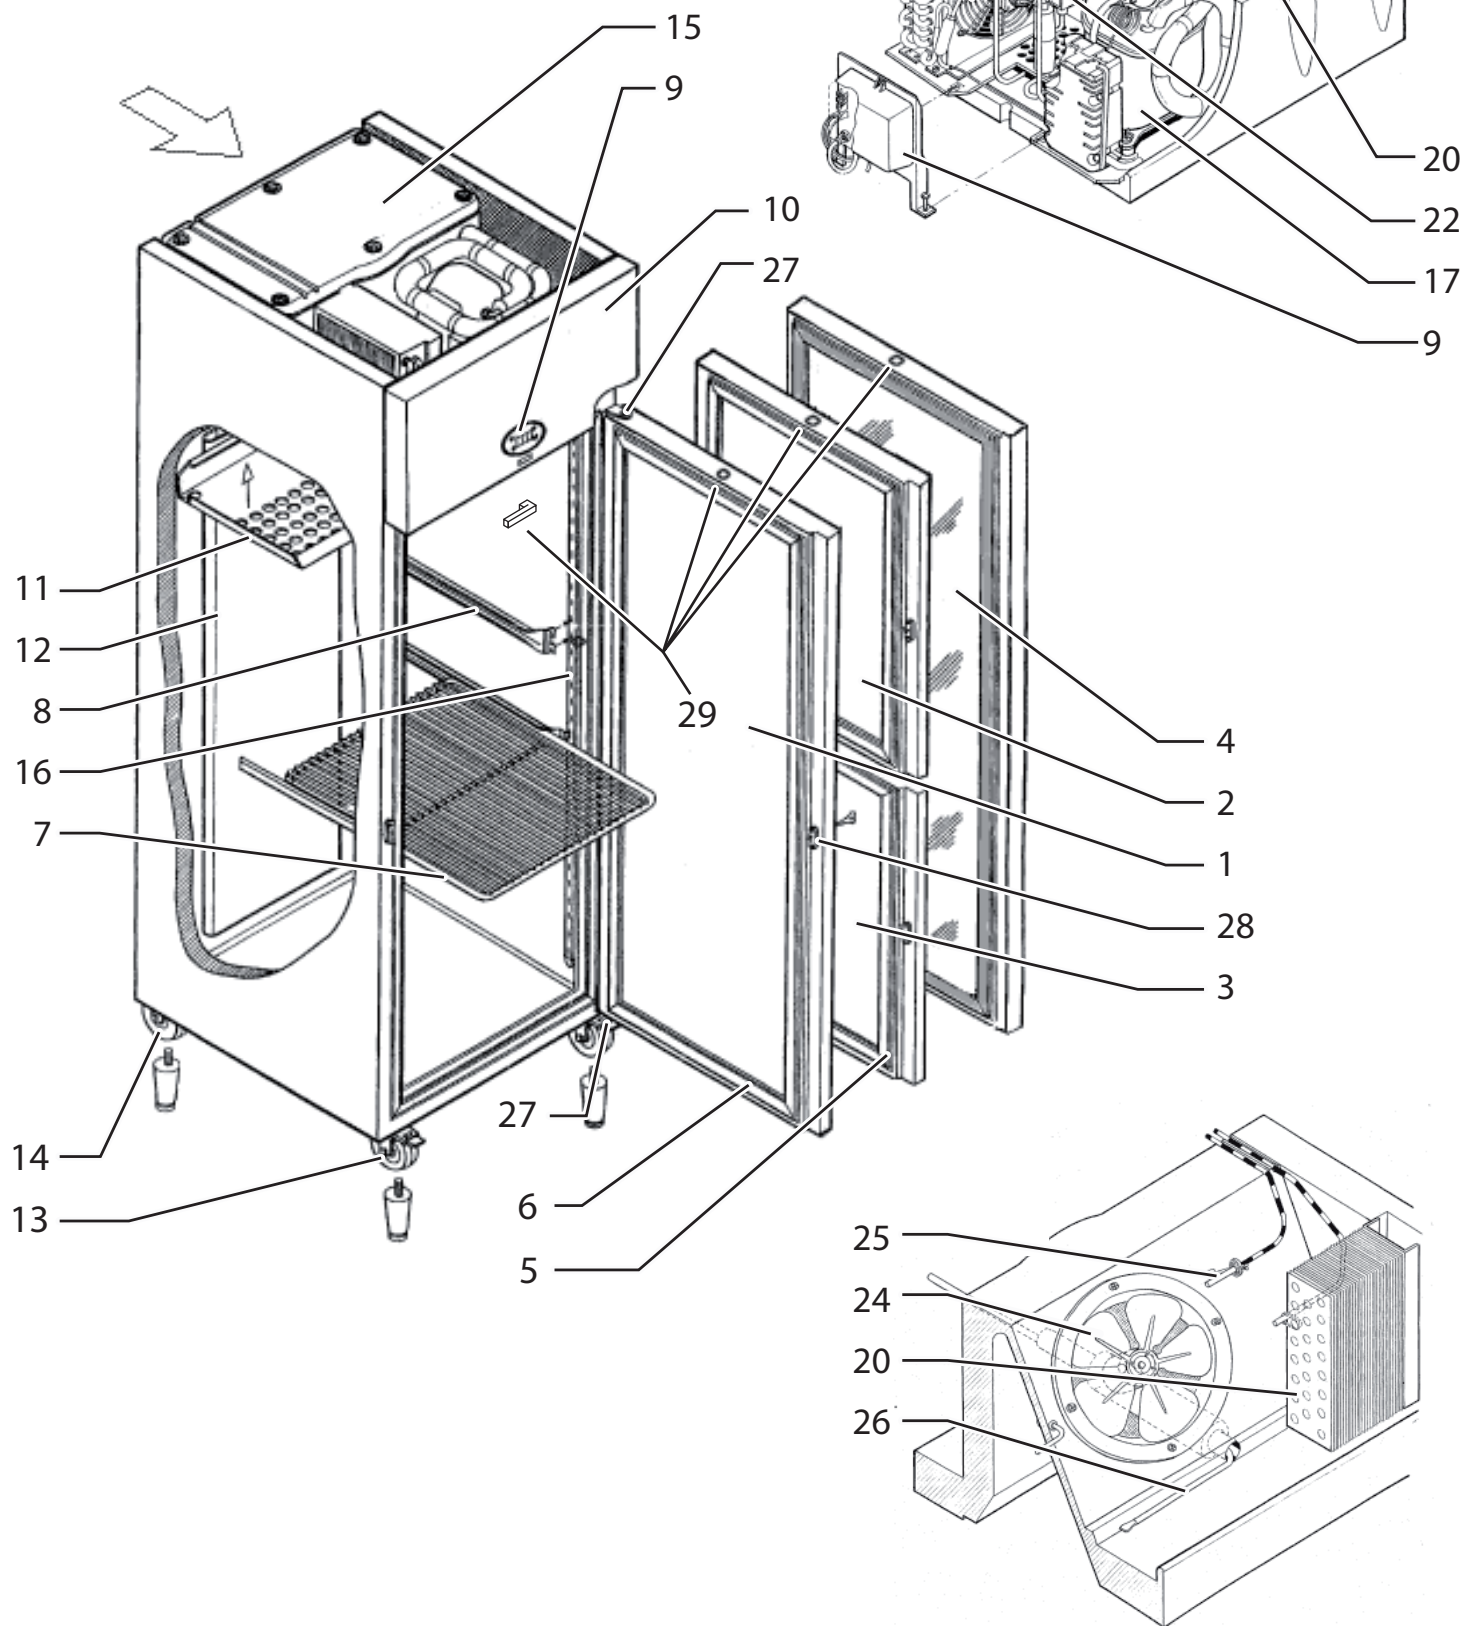

TNJ/BTJ RICAMBI

MODELLO: M75BTJ

POSIZIONE	CODICE	DENOMINAZIONE
1	16051168	Door S-S RH PROG600-A Full
1	16151168	Door S-S LH PROG600-A Full
2	16051170	Door S-S RH Top PROG600-A Half (Mill)
2	16151170	Door S-S LH Top PROG600-A Half (Mill)
3	16051172	Door S-S RH Bottom PROG600-A Half (Mill)
3	16151172	Door S-S LH Bottom PROG600-A Half (Mill)
4	00-879811-01	Glass Door 1557 x 660mm DGU 4-16-4 R/H Heated
4	00-879812-01	Glass Door 1557 x 660mm DGU 4-16-4 L/H Heated
5	01-231704-01	Door Gasket 623x747mm Mag Blk (1/2 Door)
6	01-231709-01	Door Gasket 623x1541mm Mag Blk (Full Door)
7	15271430	Shelf 650x530mm Grey 2/1 (Air Duct)
8	00-745542-01	Trayslide 579mm Millennium Gastro
9	01-254172-01	Controller LCD28 Wiring Loom (LT)
10	16031369	Unitcover Glass Door PRO-A Single (Mill)
10	16031393	Unitcover Std PRO-A (Mill)
11	ML-120145	Air Baffle Ali Plate Kit Single Top Mount
12	ML-120144	Air duct Kit Ali - Single Section (1558)
13	00-555711	100mm Swivel Braked Castor
14	00-555710	100mm Swivel Castor
15	16010888	Plugsystem PRO-SPL2-ZF 230/50/1
16	00-879125-01	Ladderack 18.5x1246mm S/S
16	00-879128-01	Ladderack 18.5x496mm 1/2 (Bottom) S/S
16	00-879129-01	Ladderack 18.5x446mm 1/2 (Top) S/S
17	15422079	Compressor CAE2424Z R404/R290 230/50/1
18	01-261540-01	Condenser Coil Eco D86577
19	15470026	Cond Fan Motor 5135 Grid Mount 7W Ø200mm
20	00-878253-02	Evaporator Coil Eco D86593
21	00-556294	T2 Evaporator Probe - 2.5m SN2B25P2
22	15451251	Valve Solenoid Hot Gas Nev-603dxf
23	01-231770-01	Gasket Single Section Plug Box PVC
24	00-554617	Evap Fan Motor 5115 Na10-20-200/31-Mb
25	00-556293	T1 Air Probe - 2.5m SN2B25P1
26	00-556114	Heater Wire Double Insulated Drain 610mm
27	ML-120299	Hinge Set (Glass) Low Pro
27	ML-120334	Hinge Set LH (Solid) PRO-A
27	ML-120335	Hinge Set RH (Solid) PRO-A
27	ML-120336	Hinge Set LH Half (Solid) PRO-A
27	ML-120337	Hinge Set RH Half (Solid) PRO-A
28	ML-120158	Lock & Keep Set Pro
29	16240122	Circular door switch (Reed & Magnet)