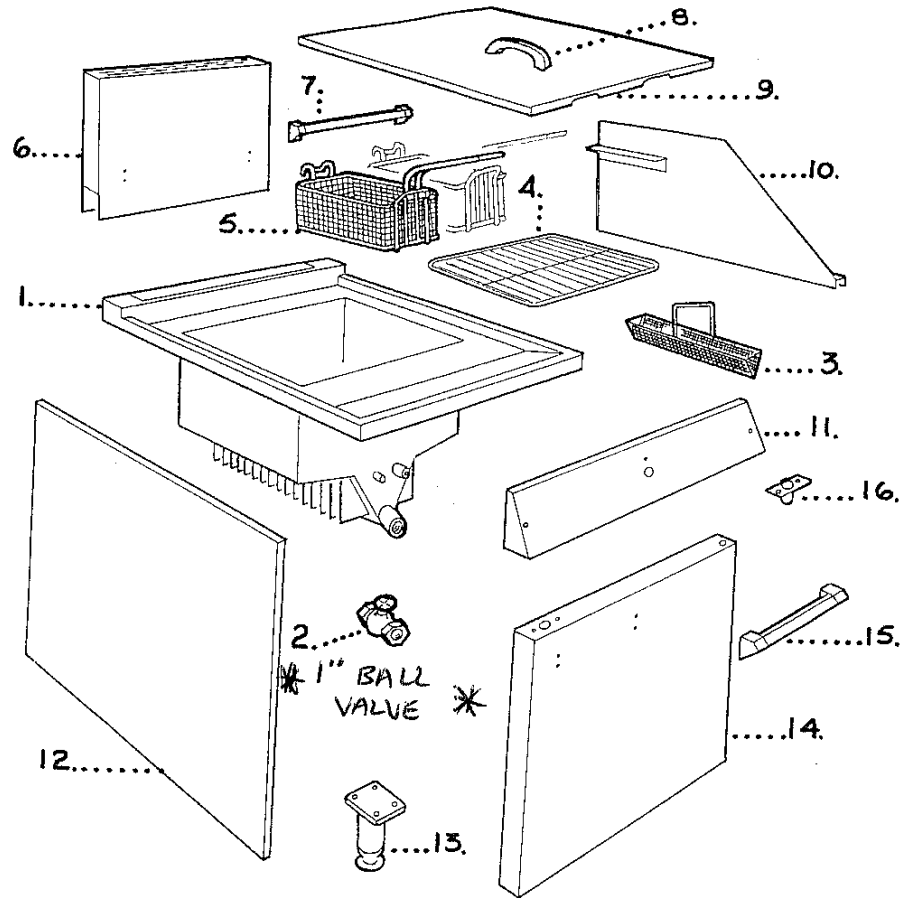

G1860 CE Fryer

G1860 CE Fryer

1		Pan & hob
1a	531313000	Pan & hob c/w insulation (not shown)
2	531690010	Drain valve
3	531312020	Strainer
4	531690710	False bottom/fish grid
5	531312010	basket
6	531313090	Flue uptake assembly
7	531312000	Basket hanging rail
8	531313062	Dust cover c/w handle
9	531313050	Dust cover handle
10	531313210	Side screen R.H.
10a	531313211	Side Screen L.H. (not shown)
11	537300070	Control panel
12	531303090	Outer side panel L.H.
12a	531303100	Outer side panel R.H. (Not shown)
13	531313080	Leg c/w adjustable foot
14	531313072	Door panel
15	531313020	Door handle
16	531313030	Door catch

G1860 CE Fryer

(Robertshaw Safety Stat LCHM from 30/09/93 to 25/11/96)

G1860 CE Fryer

(Robertshaw Safety Stat LCHM from 30/09/93 to 25/11/96)

1		Pan & hob	T421007
2	531310010	Multifunctional Control (Nat gas)	
2a	531310011	Multifunctional Control (LPG)	
3	531310130	On/Off control knob (M.F.C)	
4	531310100	Operating thermostat	
5	531310101	Spindle adapter	
6	531310090	Thermostat knob	
7	*	Safety thermostat	RA40
8	531310160	Manifold	
9	531310030	Injector Nat gas	
9a	531310040	Injector LPG	
10	531310021	Burner R.H.	
11	531310020	Burner L.H.	
12	531310140	Thermocouple.	
13	531313470	Interrupter	
14	804756	Safety stat leads/wires 531313490	
15	531310121	Igniter	
16	531310122	Igniter lead	
17	531310120	Igniter electrode	
18	531310050	Pilot burner	
19	531310060	Pilot jet (Nat. gas)	
19a	531310070	Pilot Jet (L.P. Gas)	
20	537310050	Phial guard (Safety Stat) M10	
21	537310040	Phial guard (Operating Stat) M16	

* 531310190 INLET SUPPLY PIPE
 539210830 1/2" x 15mm OD ADAPTOR