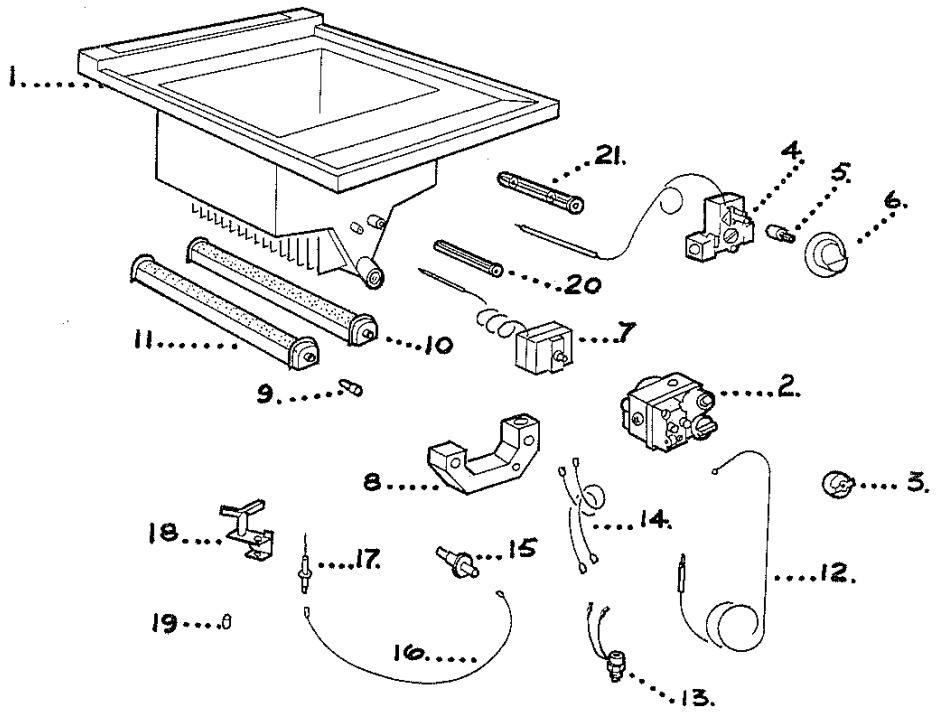

G1860 CE Fryer
(EGO safety stat from 25/11/96)

G1860 CE Fryer
(EGO safety stat from 25/11/96)

1		Pan & hob	T421007
2	531310010	Multifunctional control (Nat gas)	
2a	531310011	Multifunctional control (LPG)	
3	531310130	On/Off control knob (M.F.C)	
4	531310100	Operating thermostat	
5	531310101	Spindle adapter	
6	531310090	Thermostat knob	
7	537300060	Safety thermostat	T429014
8	531310160	Manifold	
9	531310030	Injector Nat Gas	
9a	531310040	Injector L.P. Gas	
10	531310021	Burner R.H.	
11	531310020	Burner L.H.	
12	531310140	Thermocouple	
13	531313470	Interrupter	
14	531313490	Safety stat leads/wires ~~531313490~~	
15	531310121	Igniter	
16	531310122	Igniter lead	
17	531310120	Igniter Electrode	
18	531310050	Pilot burner	
19	531310060	Pilot jet (Nat gas)	
19a	531310070	Pilot jet (L.P. gas)	
20	537310050	Phial guard (Safety stat) M10	
21	537310040	Phial guard (Operating stat) M16	

* 531310190 INLET SUPPLY PIPE
539210830 1/2" x 15mm OD ADAPTOR