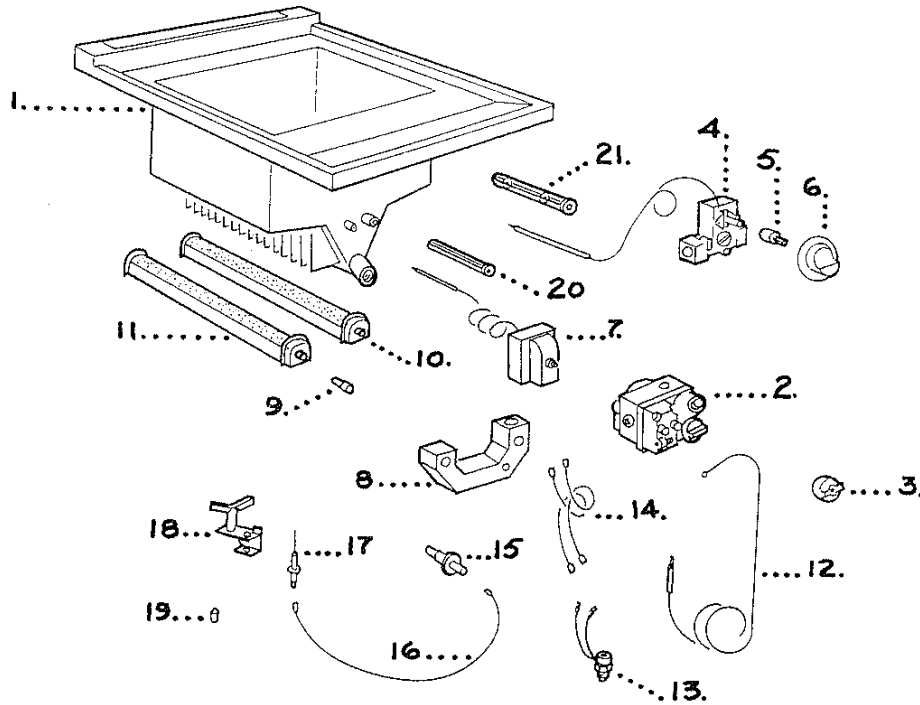

G1860 CE Fryer

G1860 CE Fryer

1		Pan & hob
1a	531313000	Pan & hob c/w insulation (not shown)
2	531690010	Drain valve
3	531312020	Strainer
4	531690710	False bottom/fish grid
5	531312010	basket
6	531313090	Flue uptake assembly
7	531312000	Basket hanging rail
8	531313062	Dust cover c/w handle
9	531313050	Dust cover handle
10	531313210	Side screen R.H.
10a	531313211	Side Screen L.H. (not shown)
11	537300070	Control panel
12	531303090	Outer side panel L.H.
12a	531303100	Outer side panel R.H. (Not shown)
13	531313080	Leg c/w adjustable foot
14	531313072	Door panel
15	531313020	Door handle
16	531313030	Door catch

G1860 CE Fryer

(Robertshaw Safety Stat LCHM from 30/09/93 to 25/11/96)

G1860 CE Fryer

(Robertshaw Safety Stat LCHM from 30/09/93 to 25/11/96)

1		Pan & hob	T421007
2	531310010	Multifunctional Control (Nat gas)	
2a	531310011	Multifunctional Control (LPG)	
3	531310130	On/Off control knob (M.F.C)	
4	531310100	Operating thermostat	
5	531310101	Spindle adapter	
6	531310090	Thermostat knob	
7	*	Safety thermostat	RA40
8	531310160	Manifold	
9	531310030	Injector Nat gas	
9a	531310040	Injector LPG	
10	531310021	Burner R.H.	
11	531310020	Burner L.H.	
12	531310140	Thermocouple.	
13	531313470	Interrupter	
14	804756	Safety stat leads/wires 531313490	
15	531310121	Igniter	
16	531310122	Igniter lead	
17	531310120	Igniter electrode	
18	531310050	Pilot burner	
19	531310060	Pilot jet (Nat. gas)	
19a	531310070	Pilot Jet (L.P. Gas)	
20	537310050	Phial guard (Safety Stat) M10	
21	537310040	Phial guard (Operating Stat) M16	

* LCHM stat no longer stocked and EGO stat will be supplied in lieu in a kit complete with bracket and phial boss adapter. The retro kit for this is 537300010

G1860 CE Fryer
 (EGO safety stat from 25/11/96)

* 531310190 INLET SUPPLY PIPE
 539210830 1/2" x 15mm OD ADAPTOR