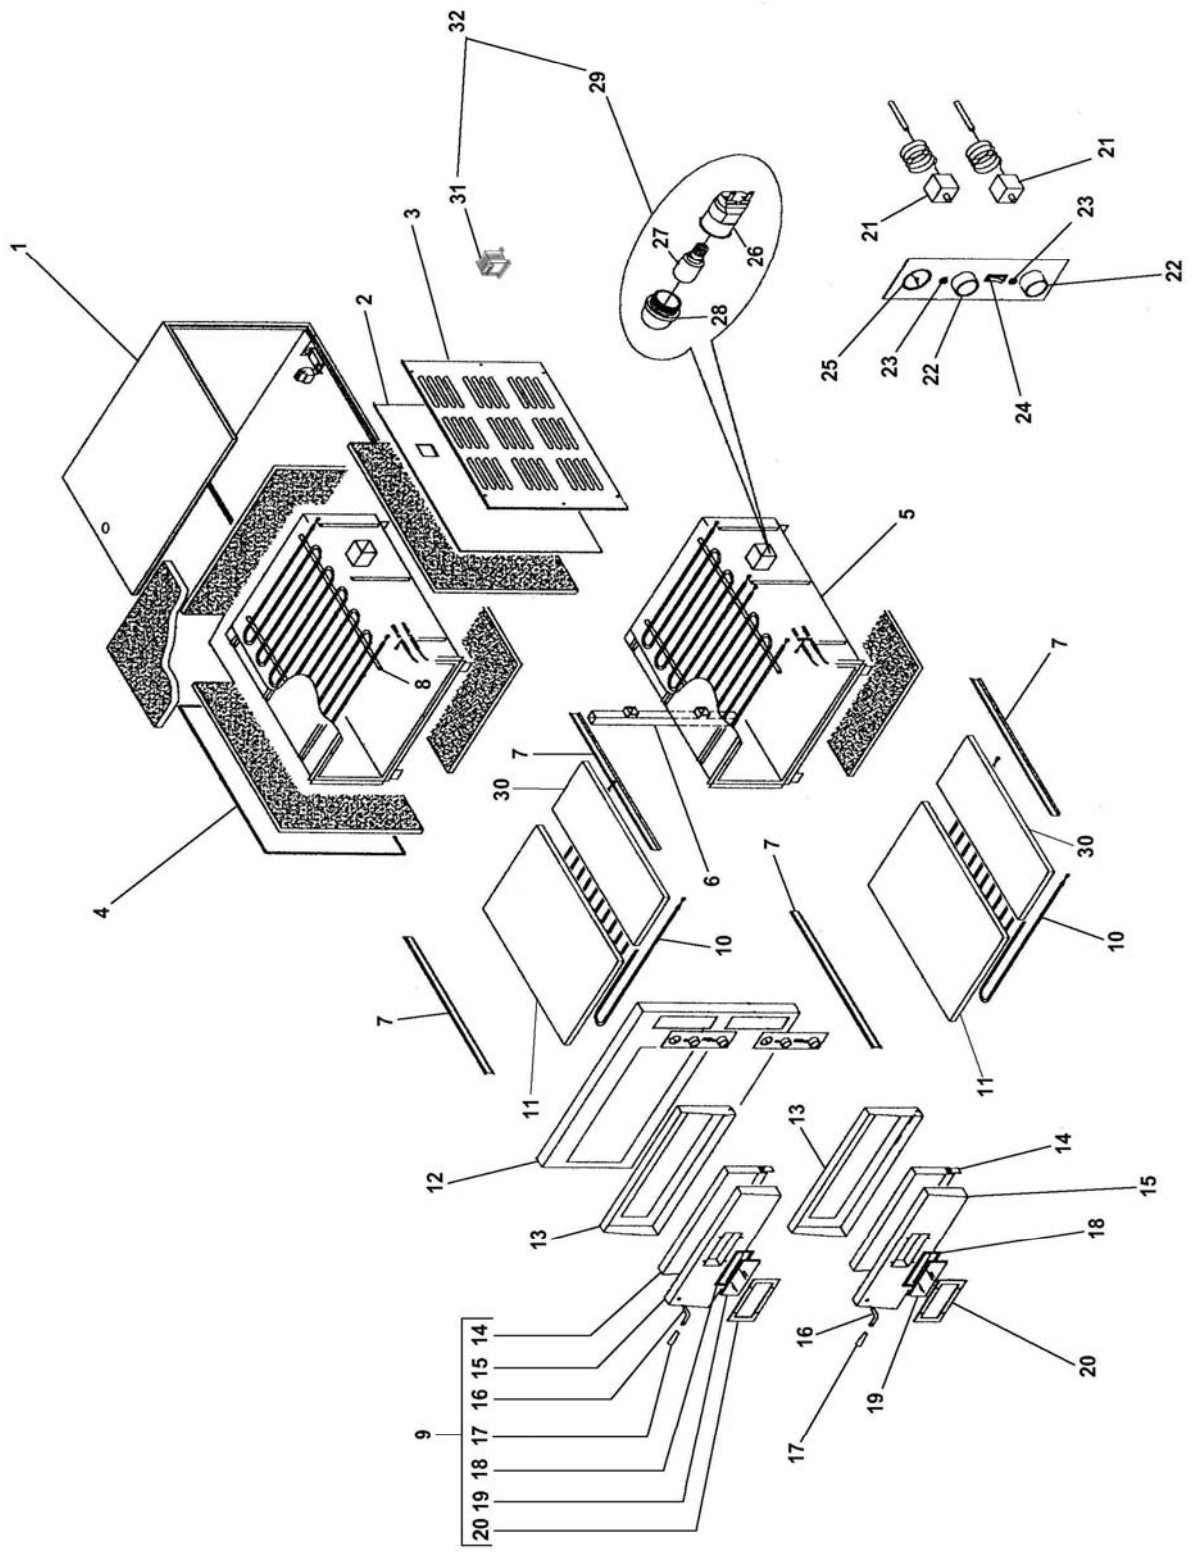

Forno elettrico mod.FME4-44-6-66-9-99
Electric oven mod.FME4-44-6-66-9-99

FORNO ELETTRICO MOD.FME4-44-6-66-9-99
ELECTRIC OVEN MOD.FME4-44-6-66-9-99

Rif No	Codice Code	Caratteristiche Characteristics	Descrizione Description
1	CO1217	(4)	Carcassa Housing
1	CO1218	(44)	Carcassa Housing
1	CO1219	(6)	Carcassa Housing
1	CO1220	(66)	Carcassa Housing
1	CO1221	(9)	Carcassa Housing
1	CO1781	(99)	Carcassa Housing
2	CO1222	(4)	Pannello Panel
2	CO1223	(44)	Pannello Panel
2	CO1224	(6)	Pannello Panel
2	CO1225	(66)	Pannello Panel
2	CO1226	(9)	Pannello Panel
2	CO1782	(99)	Pannello Panel
3	CO1227	(4)	Copertura Covering
3	CO1228	(44)	Copertura Covering
3	CO1229	(6)	Copertura Covering
3	CO1230	(66)	Copertura Covering
3	CO1231	(9)	Copertura Covering
3	CO1783	(99)	Copertura Covering
4	CO1232	(4)	Copertura Covering
4	CO1233	(44)	Copertura Covering
4	CO1234	(6)	Copertura Covering
4	CO1235	(66)	Copertura Covering
4	CO1236	(9)	Copertura Covering
4	CO1784	(99)	Copertura Covering
5	CO1237	(4-44)	Camera Chamber
5	CO1238	(6-66)	Camera Chamber
5	CO1239	(9-99)	Camera Chamber
6	CO1240	(44-66-99)	Canna fumaria Chimney
7	CO1241	(4-44)	Supporto Support
7	CO1242	(6-66)	Supporto Support
7	CO1243	(9-99)	Supporto Support
8	CO1244	(4-44)	Asta Rod
8	CO1245	(6-66)	Asta Rod
8	CO1246	(9-99)	Asta Rod
9	CO1264	Ass.Stainless steel(4-44-6-66)	Sportello Door
9	CO1265	Ass.Rustic (4-44-6-66)	Sportello Door
9	CO1266	Ass.Stainless steel(9-99)	Sportello Door
9	CO1267	Ass.Rustic (9-99)	Sportello Door
10	CO3651	☺ 230V/1Ph/50-60Hz (4-44)	Resistenza Resistance
10	CO3652	☺ 230V/1Ph/50-60Hz (6-66)	Resistenza Resistance
10	CO3653	☺ 230V/1Ph/50-60Hz (9-99)	Resistenza Resistance
11	CO1274	(4-44)	Piana Stone
11	CO1275	(6-66-9-99)	Piana Stone
11	CO1247	01/01/02 f.p.(*)	Piana Stone
12	CO1248	Stainless steel (4-6)	Pannello Panel
12	CO1249	Rustic (4-6)	Pannello Panel
12	CO1250	Stainless steel (44-66)	Pannello Panel
12	CO1251	Rustic (44-66)	Pannello Panel
12	CO1252	Stainless steel (9)	Pannello Panel
12	CO1253	Rustic (9)	Pannello Panel
12	CO1785	Stainless steel (99)	Pannello Panel
12	CO1786	Rustic (99)	Pannello Panel
13	CO1254	(4-44-6-66)	Telaio Frame
13	CO1255	(9-99)	Telaio Frame
14	CO1256	(4-44-6-66)	Sportello Door
14	CO1257	(9-99)	Sportello Door
15	CO1258	Stainless steel (4-44-6-66)	Sportello Door
15	CO1259	Rustic (4-44-6-66)	Sportello Door
15	CO1260	Stainless steel (9-99)	Sportello Door
15	CO1261	Rustic (9-99)	Sportello Door
16	CO1214	(4-44-6-66)	Supporto Support
17	CO1215	(4-44-6-66)	Maniglia Handle
17	CO1789	(9-99)	Maniglia Handle
18	CO1262		Guarnizione Gasket
19	CO1200	☺	Vetro Glass
20	CO1263		Cornice Moulding glass
21	CO3601	☺	Termostato Thermostat
22	CO3611		Pomello Knob
23	32W2970	☺ 230V 2W	Lampada Lamp
24	CO1269	☺	Interruttore Switch
25	CO1270	☺	Pirometro Pyrometer
26	CO2026	12V (Halogen)	Supporto Support
26	CO1788	01/10/03 f.p.(*)(Halogen)	Supporto Support
26	CO1271	01/01/03 f.p.(*)	Supporto Support
27	CO1979	☺ 12V (Halogen)	Lampada Lamp
27	CO1787	01/10/03 f.p.(*)(Halogen)	Lampada Lamp
27	CO1272	01/01/03 f.p.(*)	Lampada Lamp
28	CO1273	01/01/03 f.p.(*)	Vetro Glass
29	CO3654	01/01/03 f.p.(*)	Lampada Lamp
30	CO1276	(9-99)	Piana Stone
31	CO1980	12V	Trasformatore Transformer
32	CO1981	Assembly (Halogen 12V)	Kit lampada Lamp kit